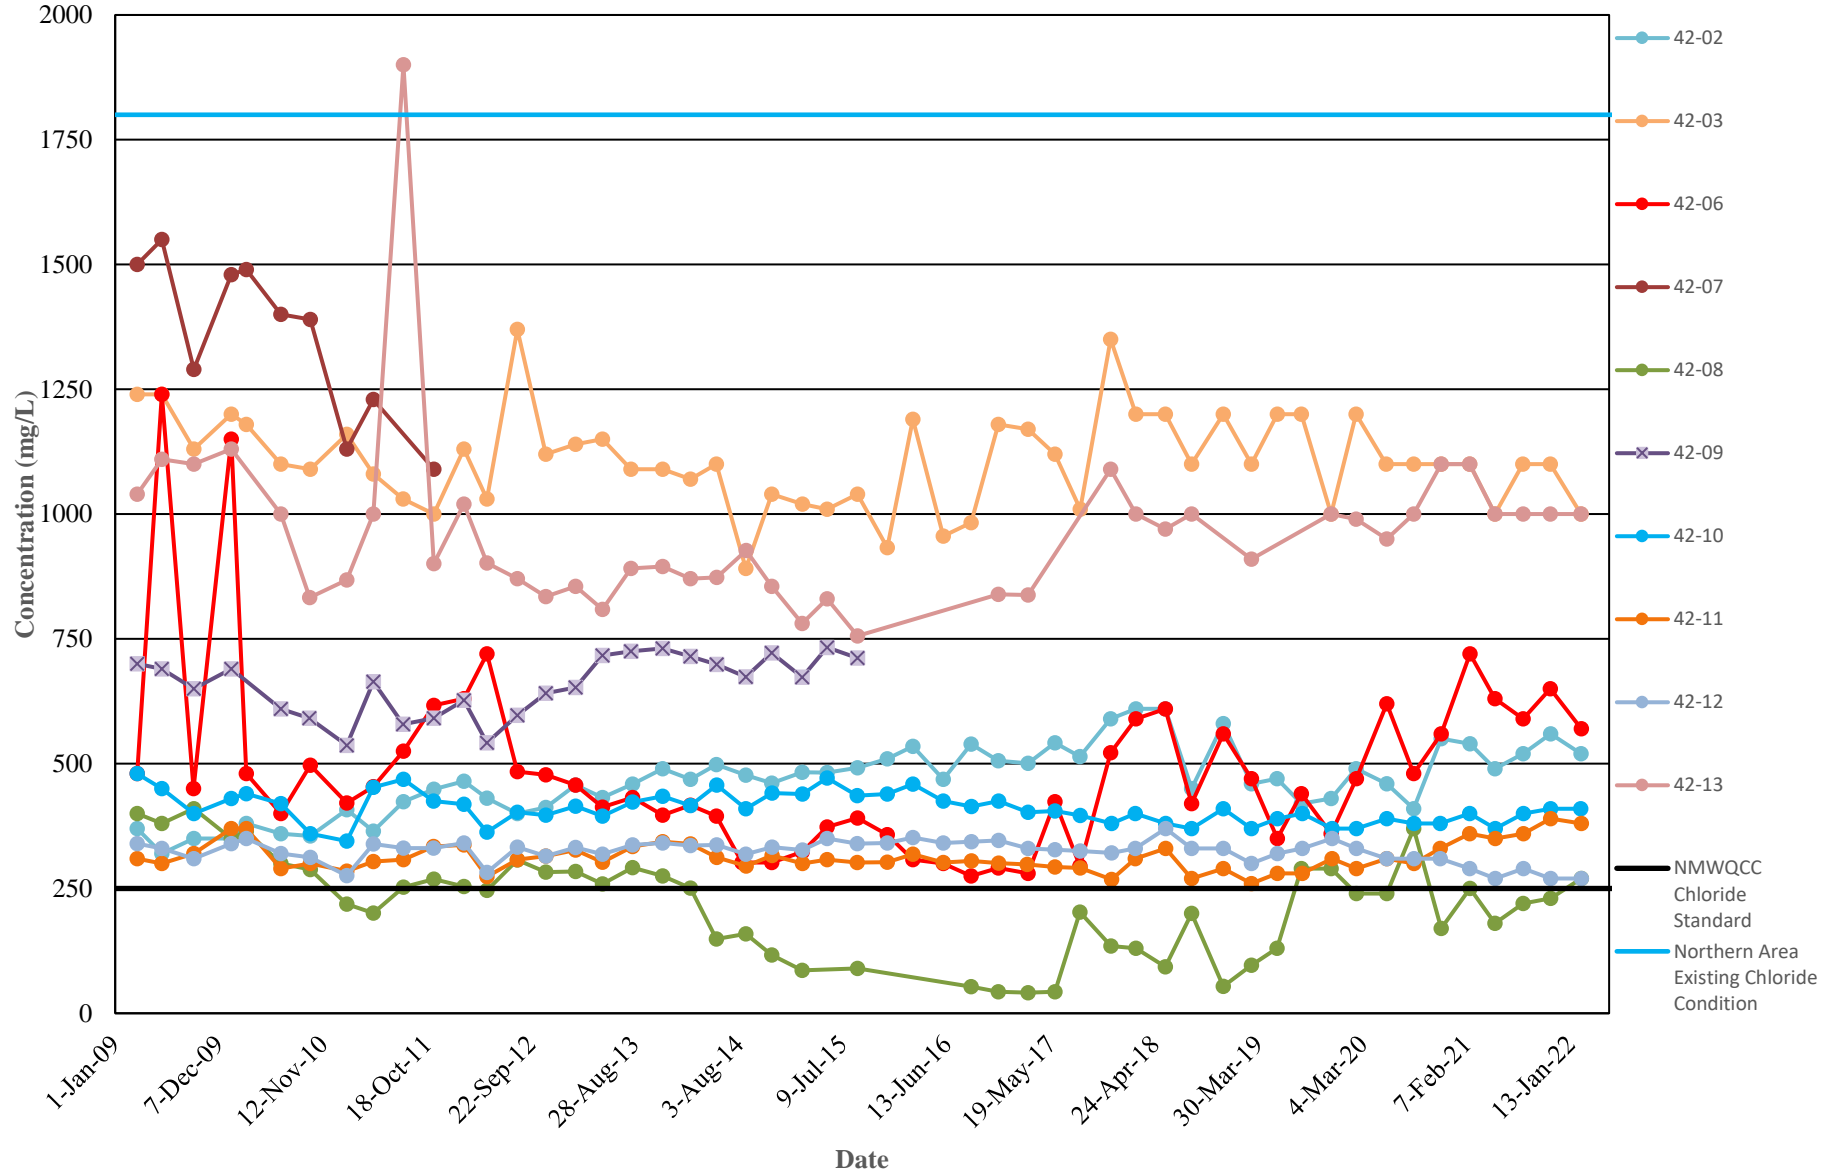

CHLORIDE CONCENTRATION TRENDS

FORMER D&J DAIRY (DOMINGUEZ 2) DISCHARGE PLAN MONITORING WELLS

DONA ANA DAIRIES, DONA ANA COUNTY, NEW MEXICO