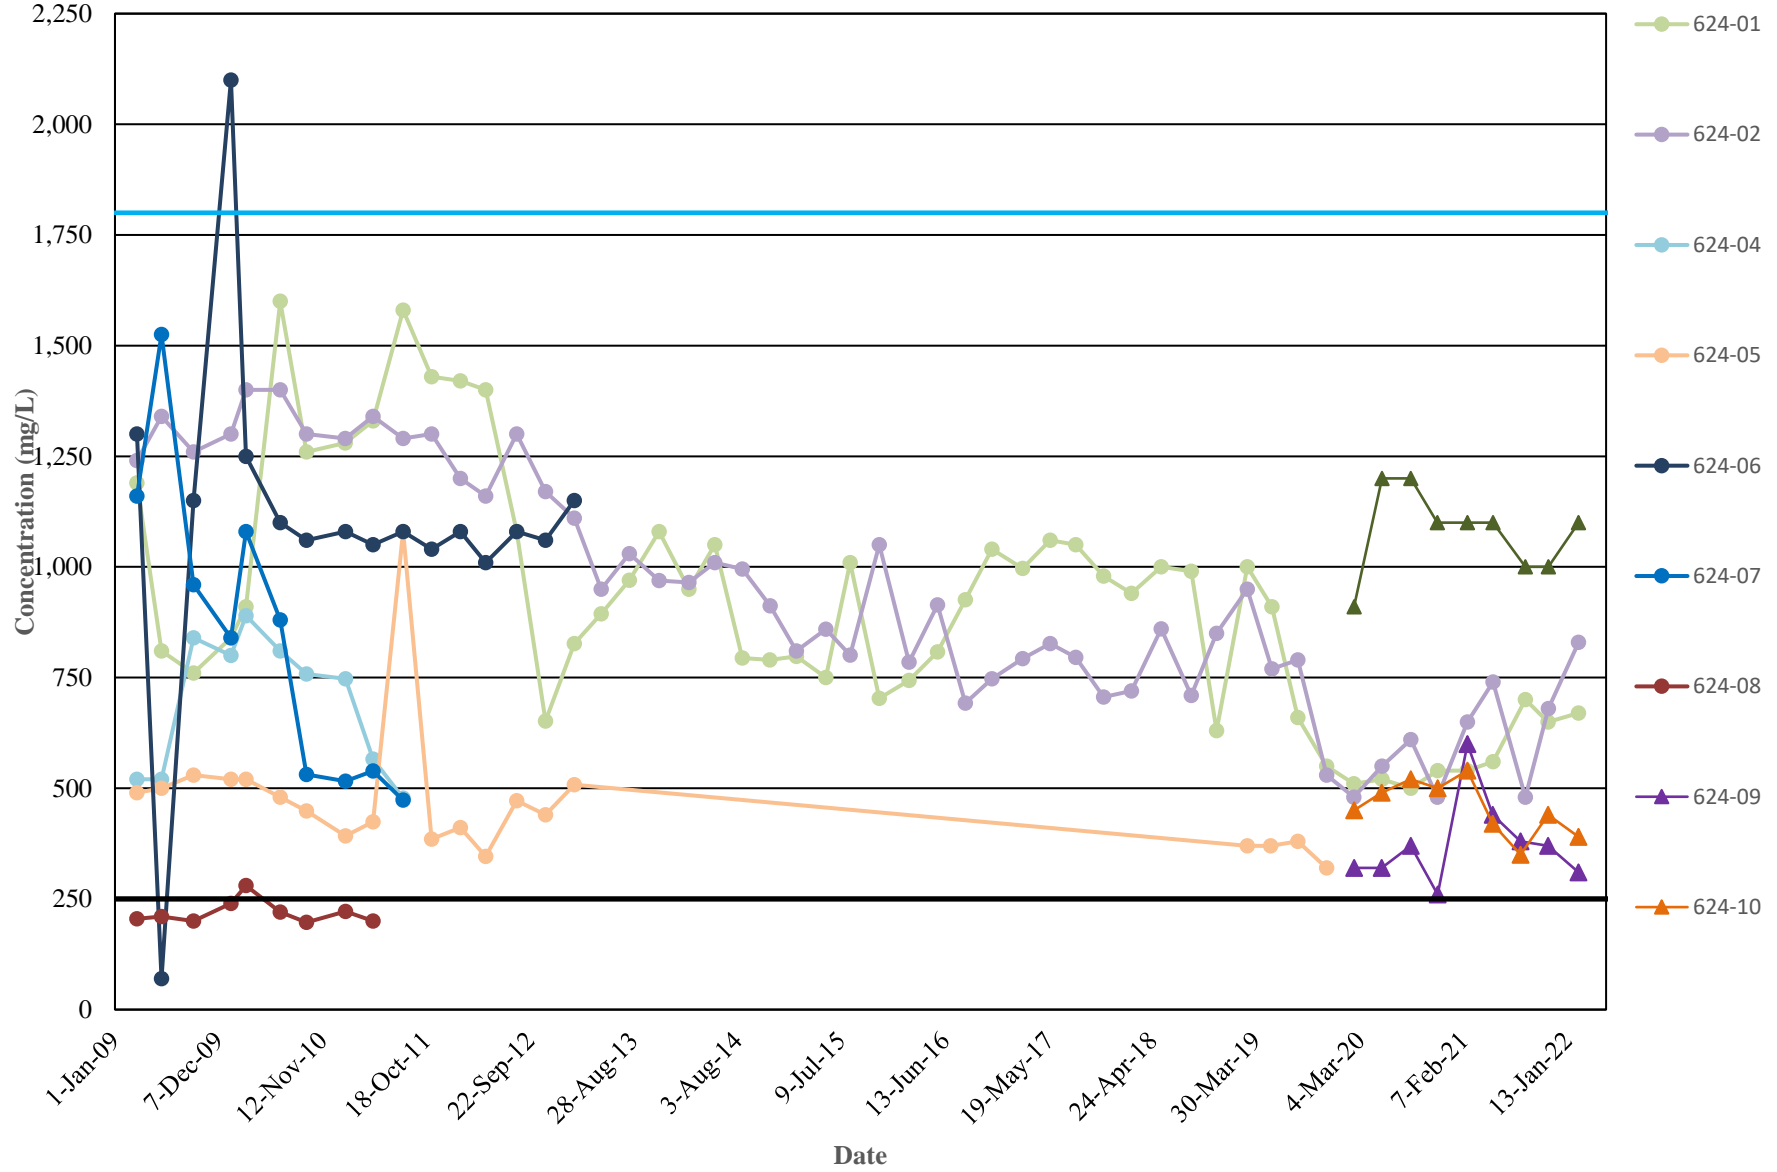

**CHLORIDE CONCENTRATION TRENDS
DOMINGUEZ DISCHARGE PLAN MONITORING WELLS
DONA ANA DAIRIES, DONA ANA COUNTY, NEW MEXICO**