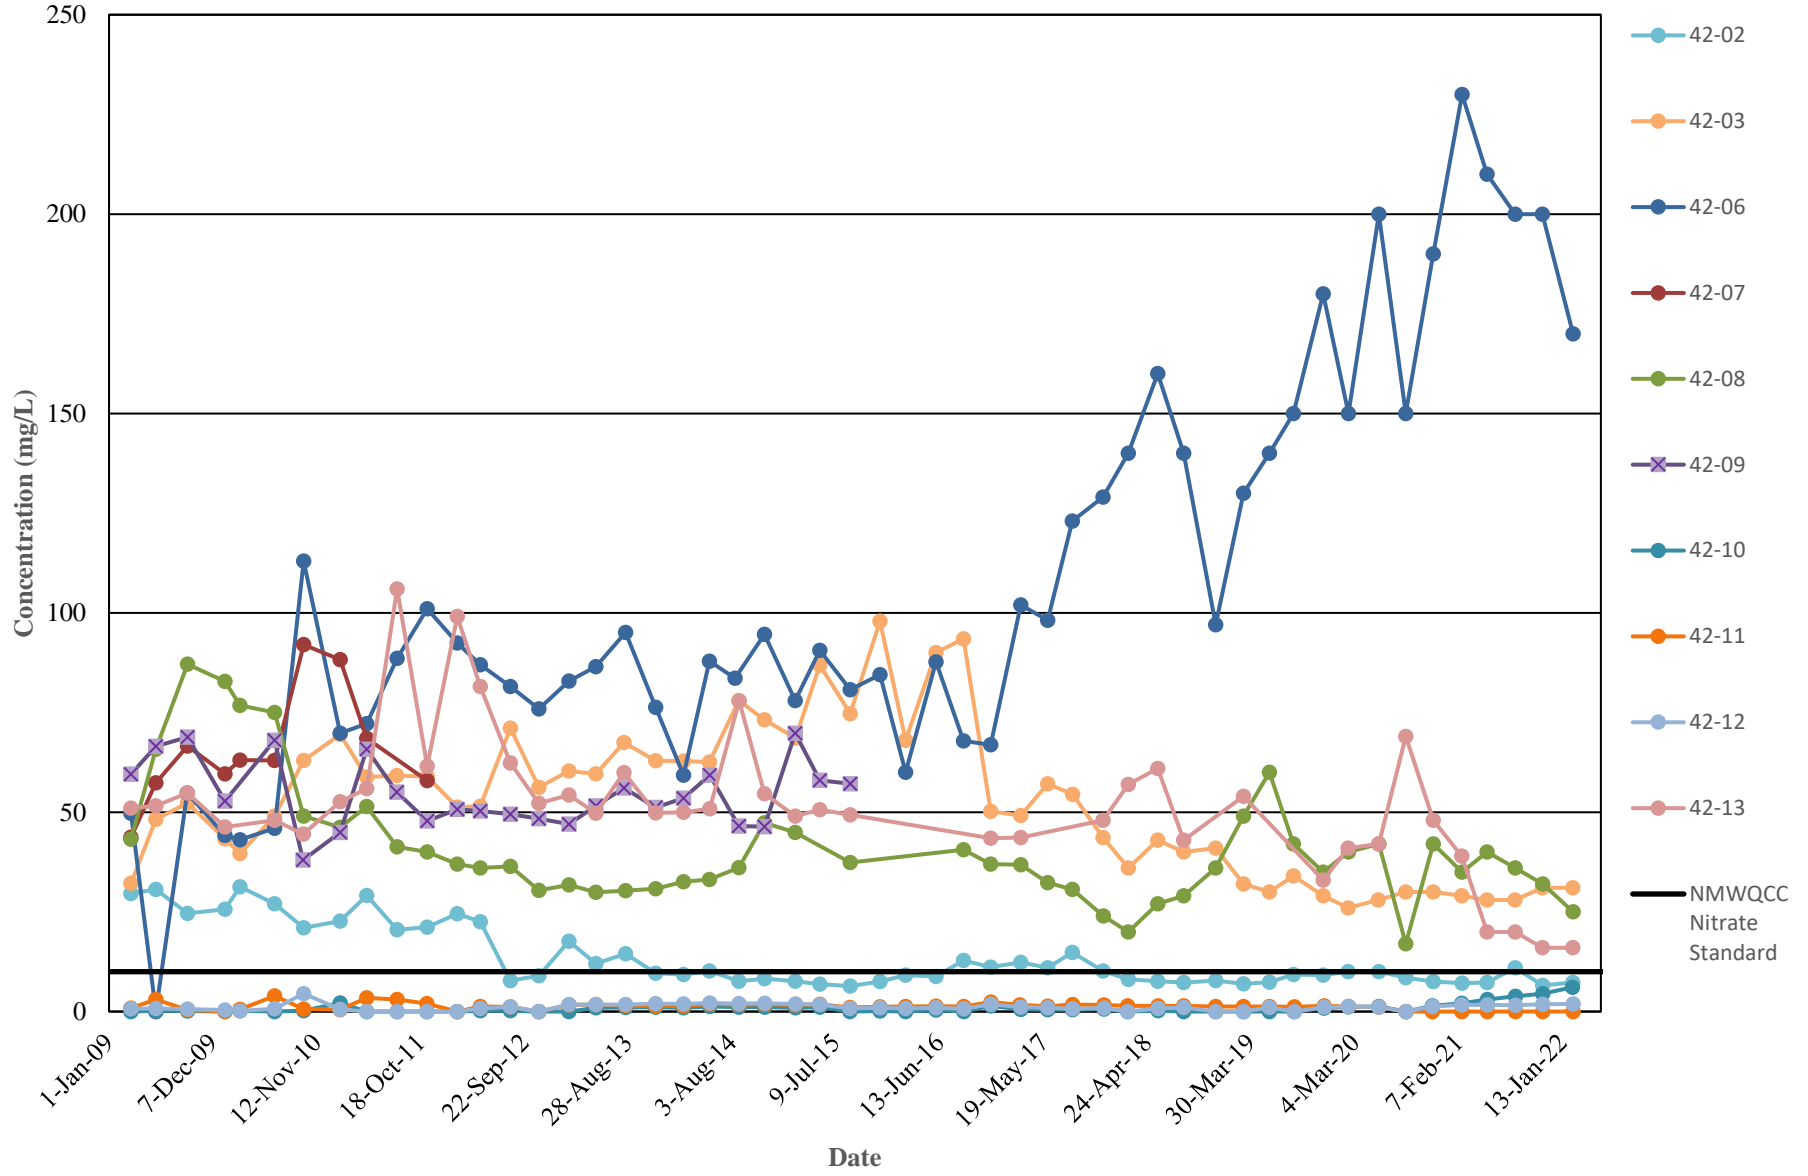

**NITRATE CONCENTRATION TRENDS  
 NORTHERN LAND APPLICATION AREA, DISCHARGE PLAN MONITORING WELLS  
 DONA ANA DAIRIES, DONA ANA COUNTY, NEW MEXICO**

**NITRATE CONCENTRATION TRENDS**  
**ORGAN DAIRY (DEL NORTE DAIRY/DAYBREAK DAIRY) DISCHARGE PLAN MONITORING WELLS**  
**DONA ANA DAIRIES, DONA ANA COUNTY, NEW MEXICO**

**NITRATE CONCENTRATION TRENDS**  
**MOUNTAIN VIEW DAIRY DISCHARGE PLAN MONITORING WELLS**  
**DONA ANA DAIRIES, DONA ANA COUNTY, NEW MEXICO**

**NITRATE CONCENTRATION TRENDS  
BRIGHT STAR DAIRY DISCHARGE PLAN MONITORING WELLS  
DONA ANA DAIRIES, DONA ANA COUNTY, NEW MEXICO**

**NITRATE CONCENTRATION TRENDS**  
**FORMER D&J DAIRY (DOMINGUEZ 2) DISCHARGE PLAN MONITORING WELLS**  
**DONA ANA DAIRIES, DONA ANA COUNTY, NEW MEXICO**

**NITRATE CONCENTRATION TRENDS**  
**DOMINGUEZ DISCHARGE PLAN MONITORING WELLS**  
**DONA ANA DAIRIES, DONA ANA COUNTY, NEW MEXICO**