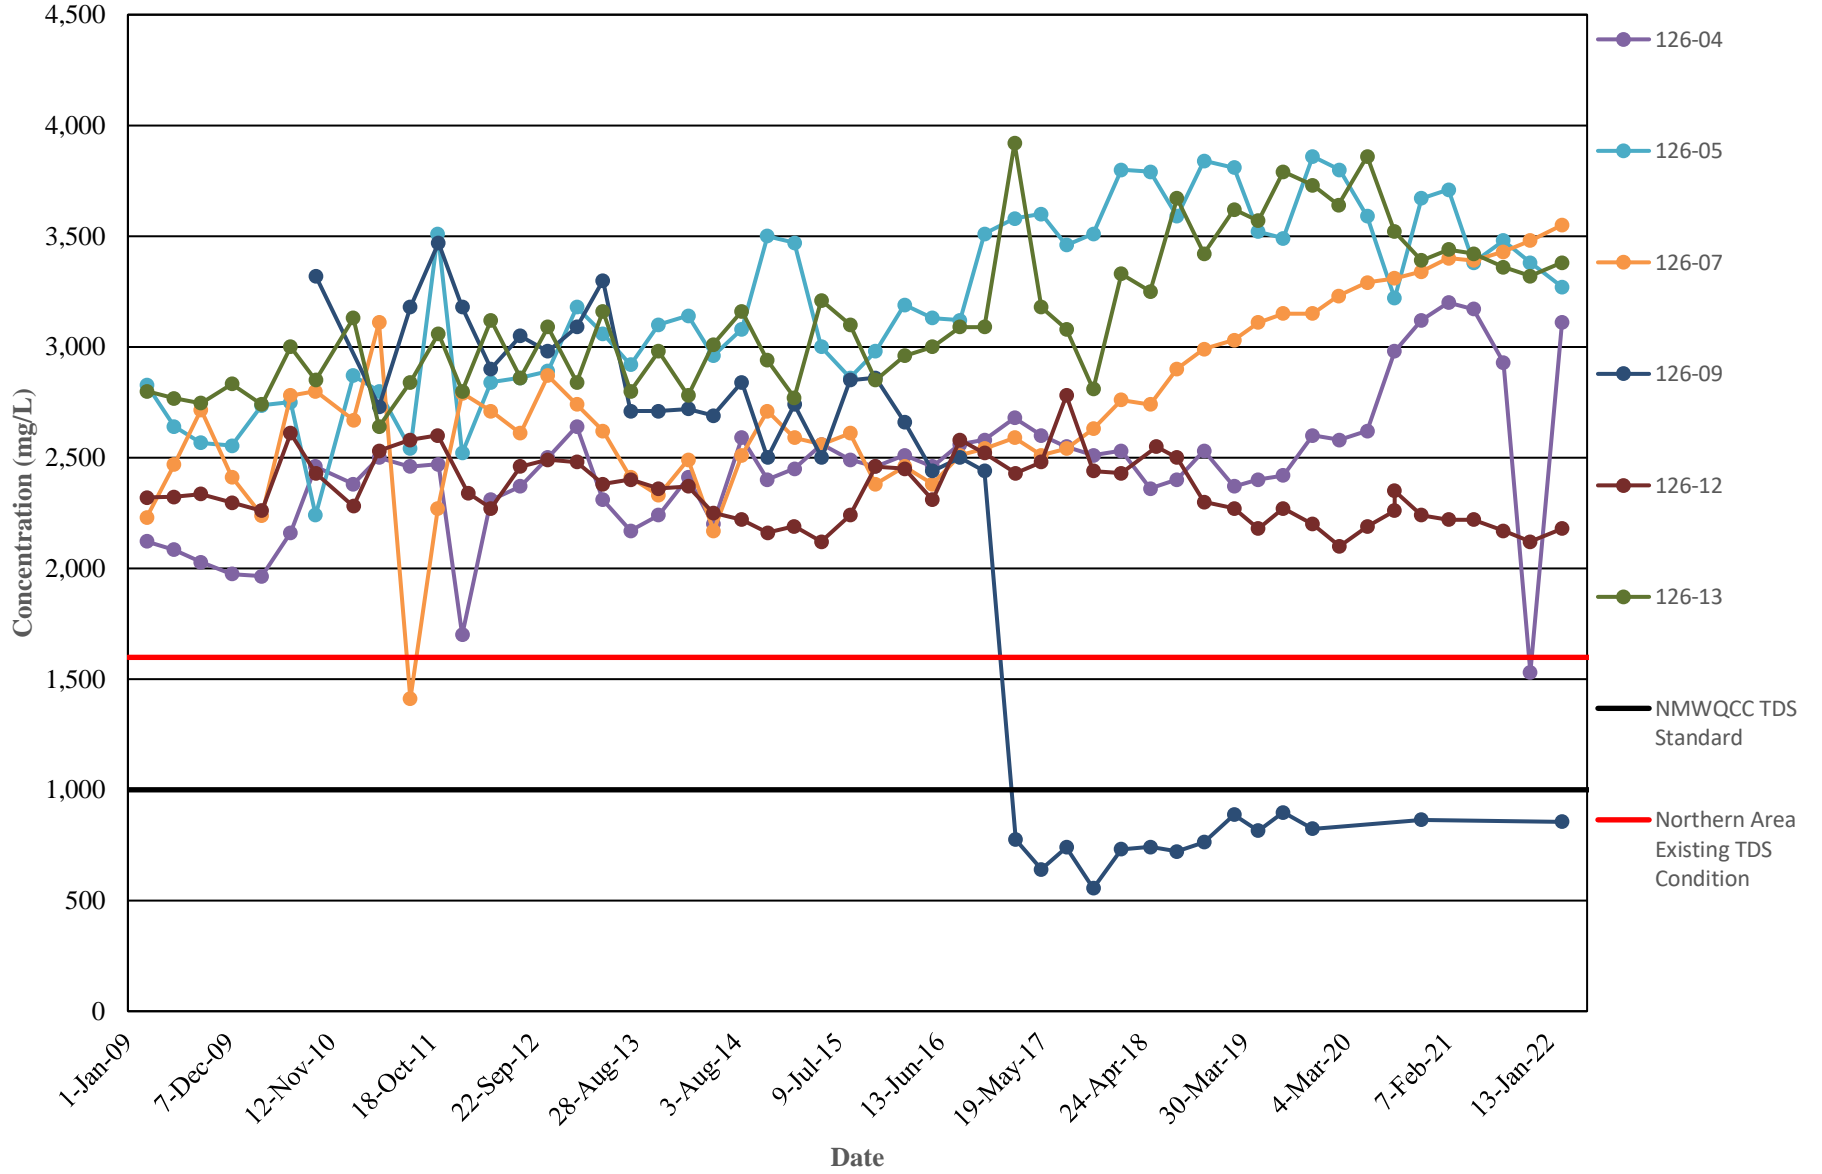

**TDS CONCENTRATION TRENDS
ORGAN DAIRY DISCHARGE PLAN MONITORING WELLS
DONA ANA DAIRIES, DONA ANA COUNTY, NEW MEXICO**