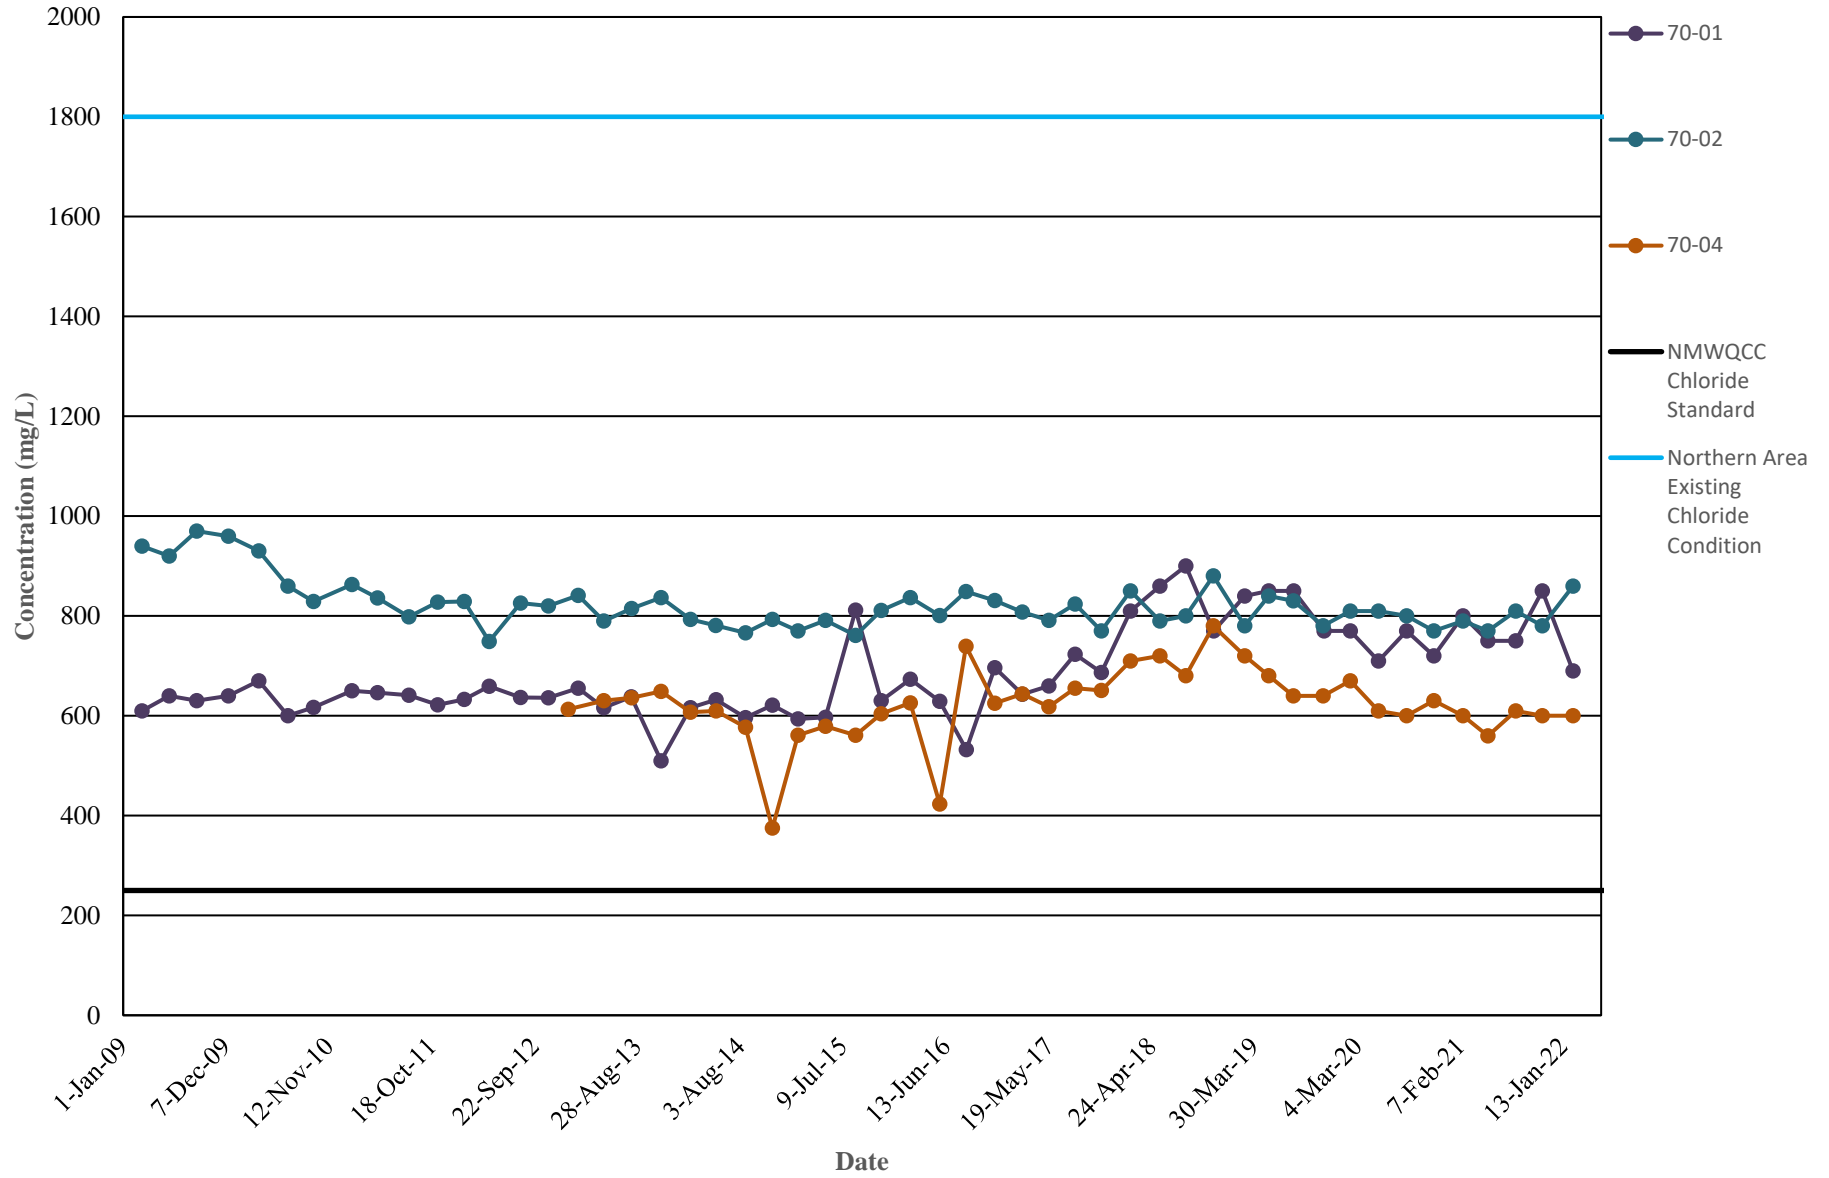

CHLORIDE CONCENTRATION TRENDS
MOUNTAIN VIEW DAIRY DISCHARGE PLAN MONITORING WELLS
DONA ANA DAIRIES, DONA ANA COUNTY, NEW MEXICO