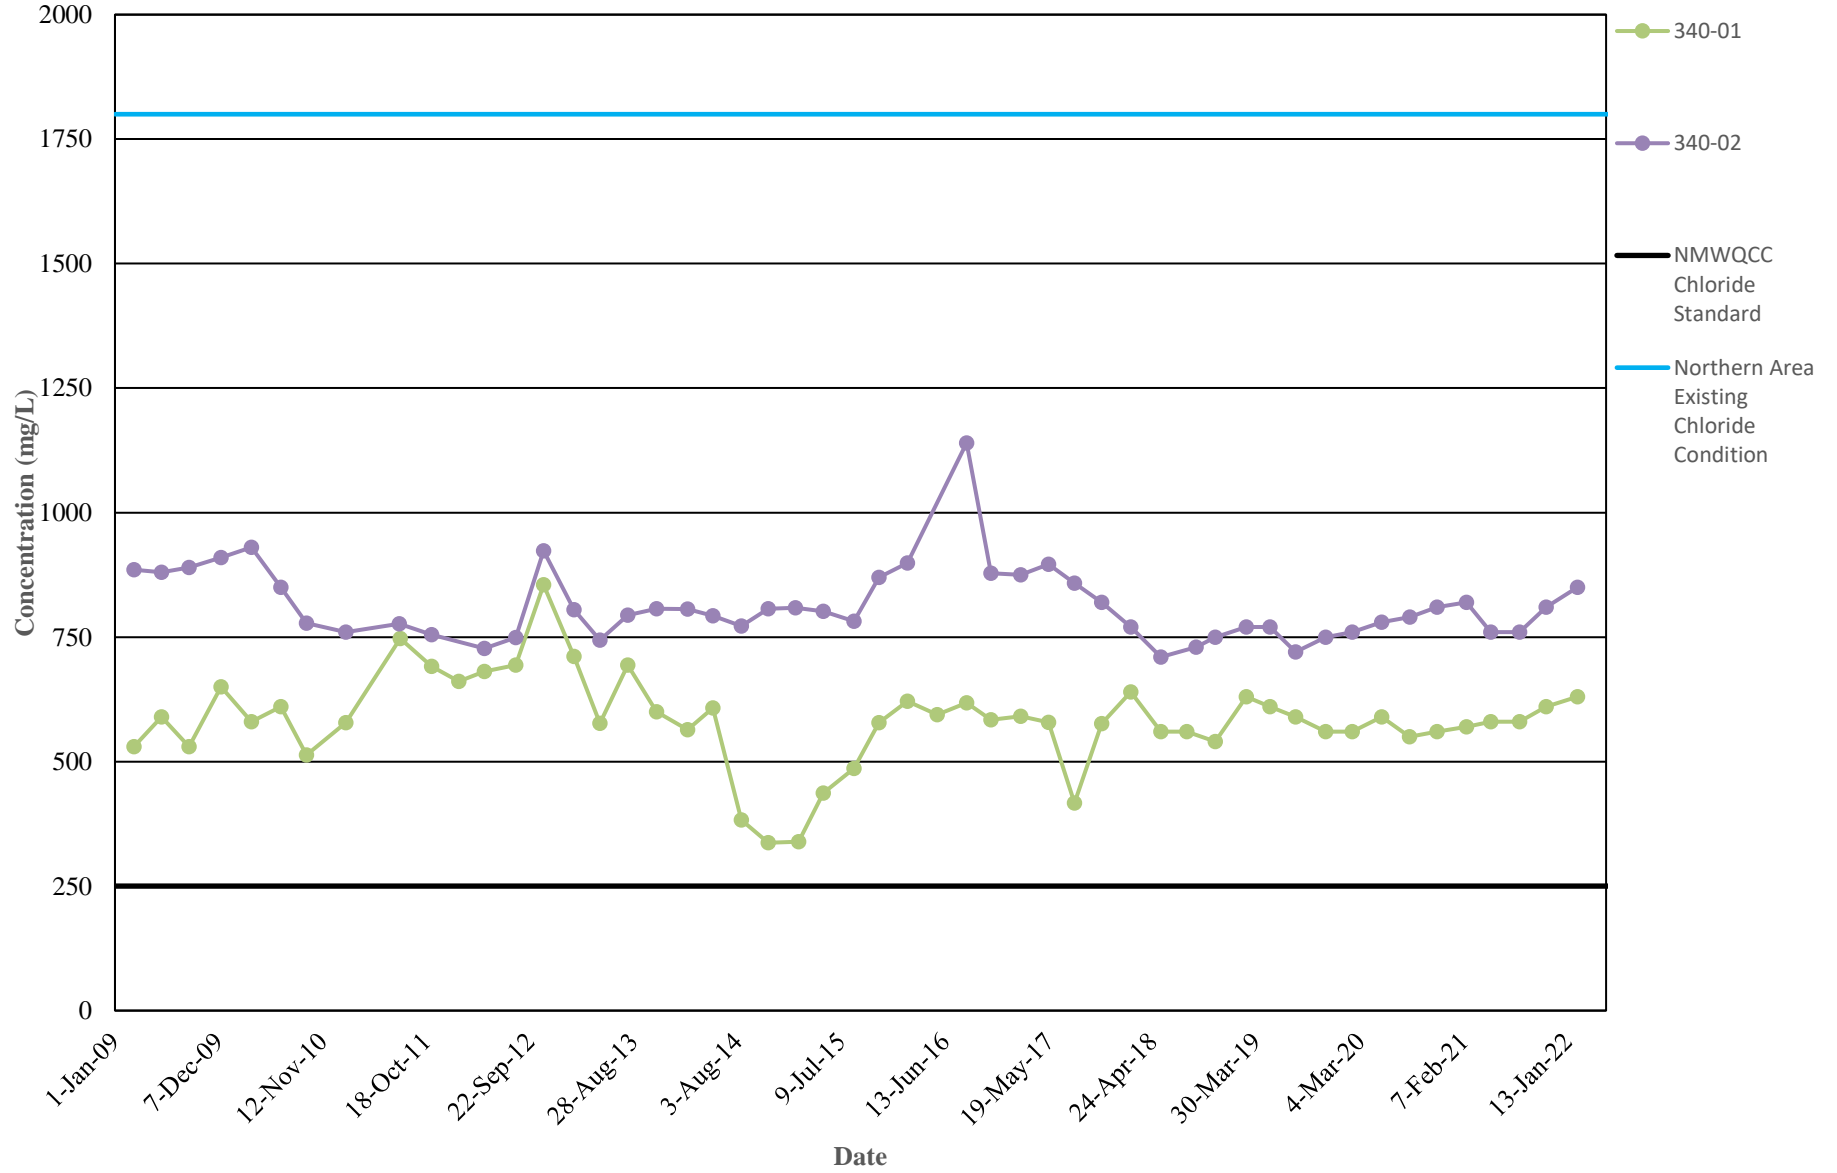

**CHLORIDE CONCENTRATION TRENDS
BRIGHT STAR DAIRY DISCHARGE PLAN MONITORING WELLS
DONA ANA DAIRIES, DONA ANA COUNTY, NEW MEXICO**