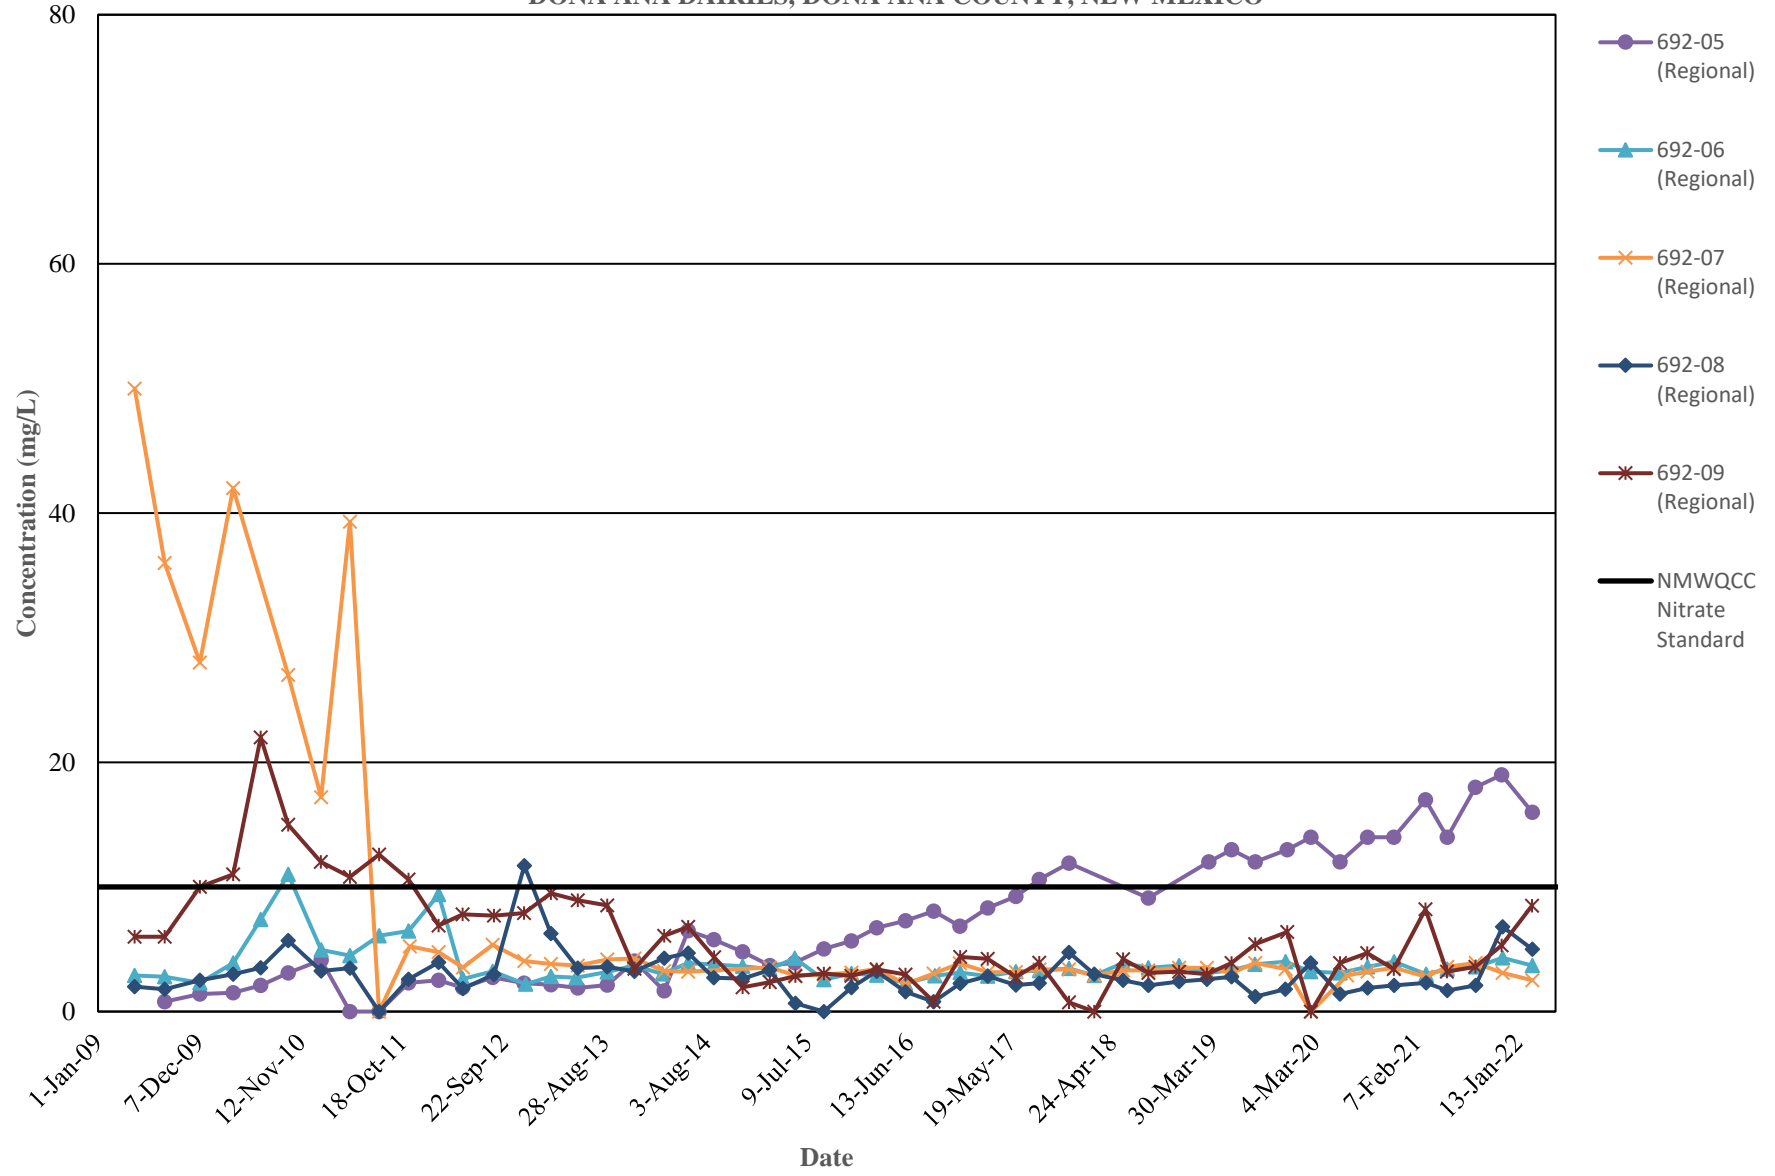

NITRATE CONCENTRATION TRENDS
SOUTHERN AREA (DEL ORO DAIRY) DISCHARGE PLAN MONITORING WELLS
IN THE REGIONAL AQUIFER
DONA ANA DAIRIES, DONA ANA COUNTY, NEW MEXICO