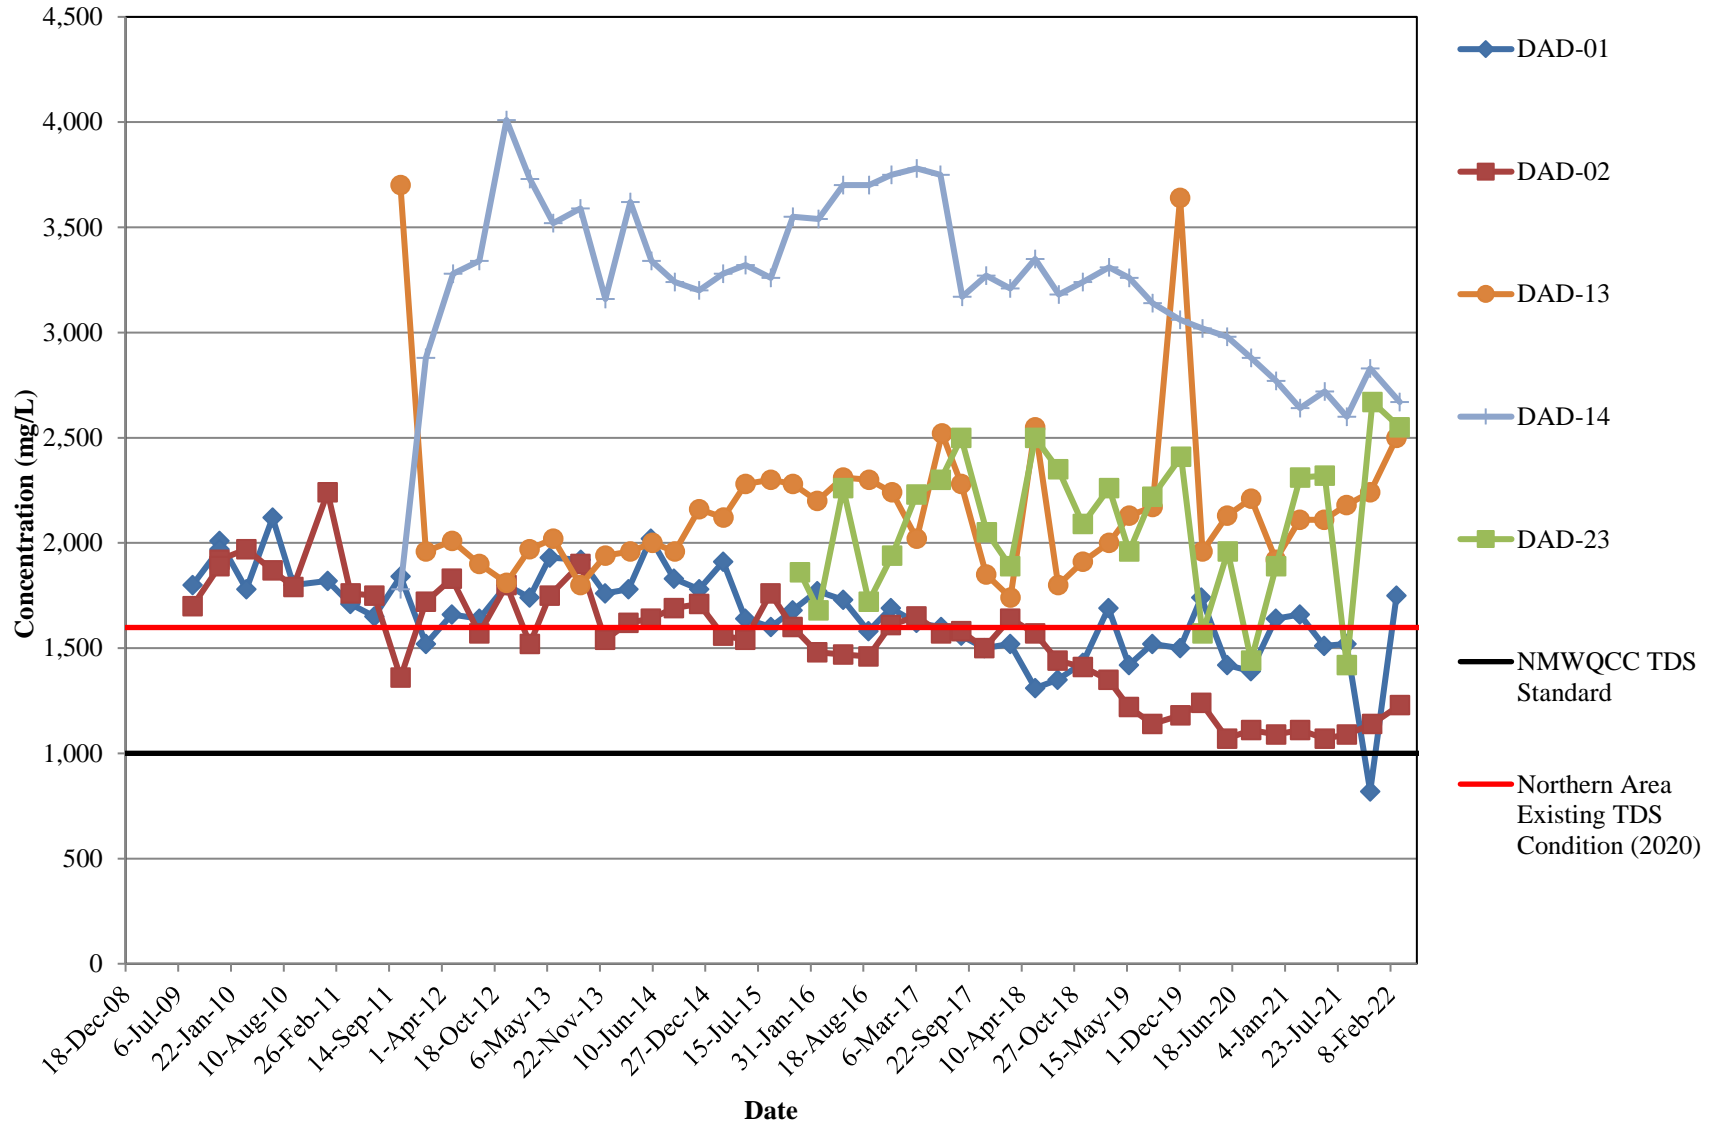

**TDS CONCENTRATION TRENDS
NORTHERN ABATEMENT PLAN MONITORING WELLS
DONA ANA DAIRIES, DONA ANA COUNTY, NEW MEXICO**