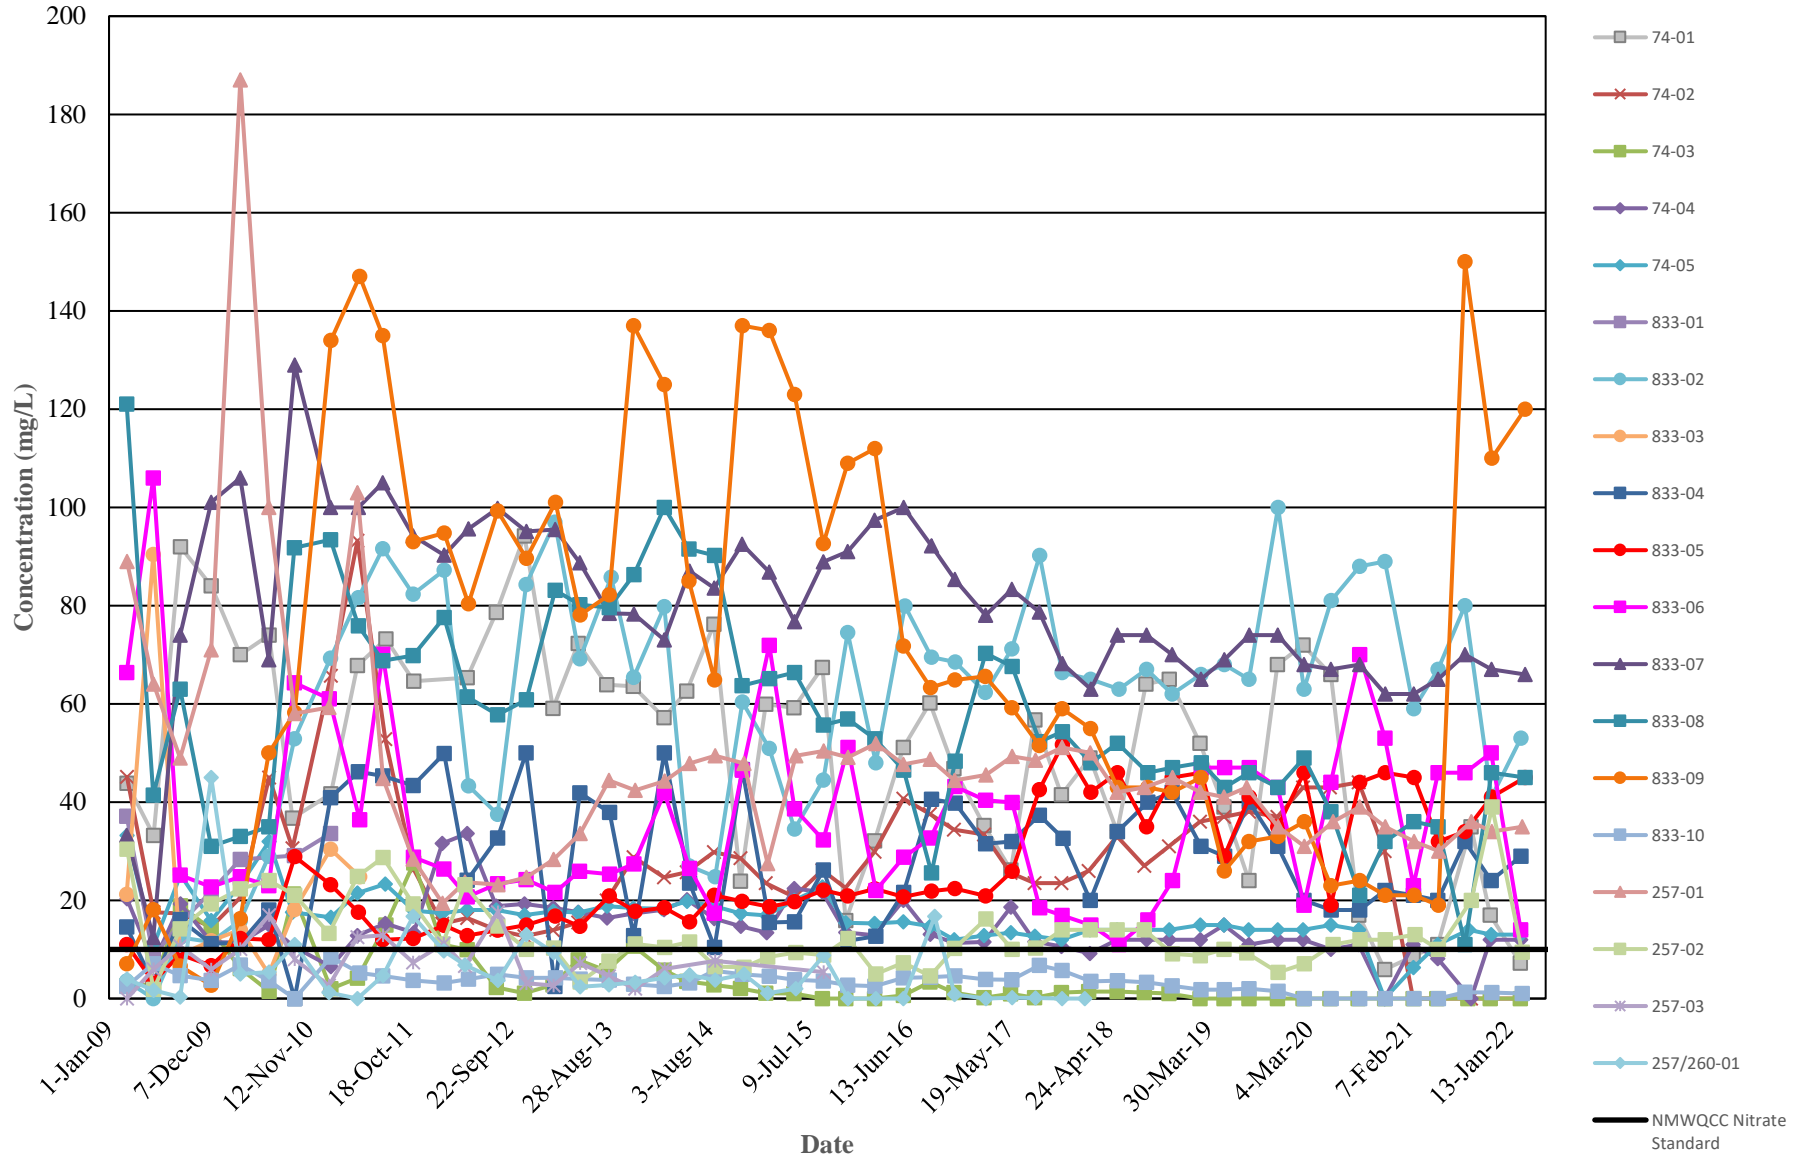

NITRATE CONCENTRATION TRENDS
ALL CENTRAL AREA DISCHARGE PLAN MONITORING WELLS
DONA ANA DAIRIES, DONA ANA COUNTY, NEW MEXICO