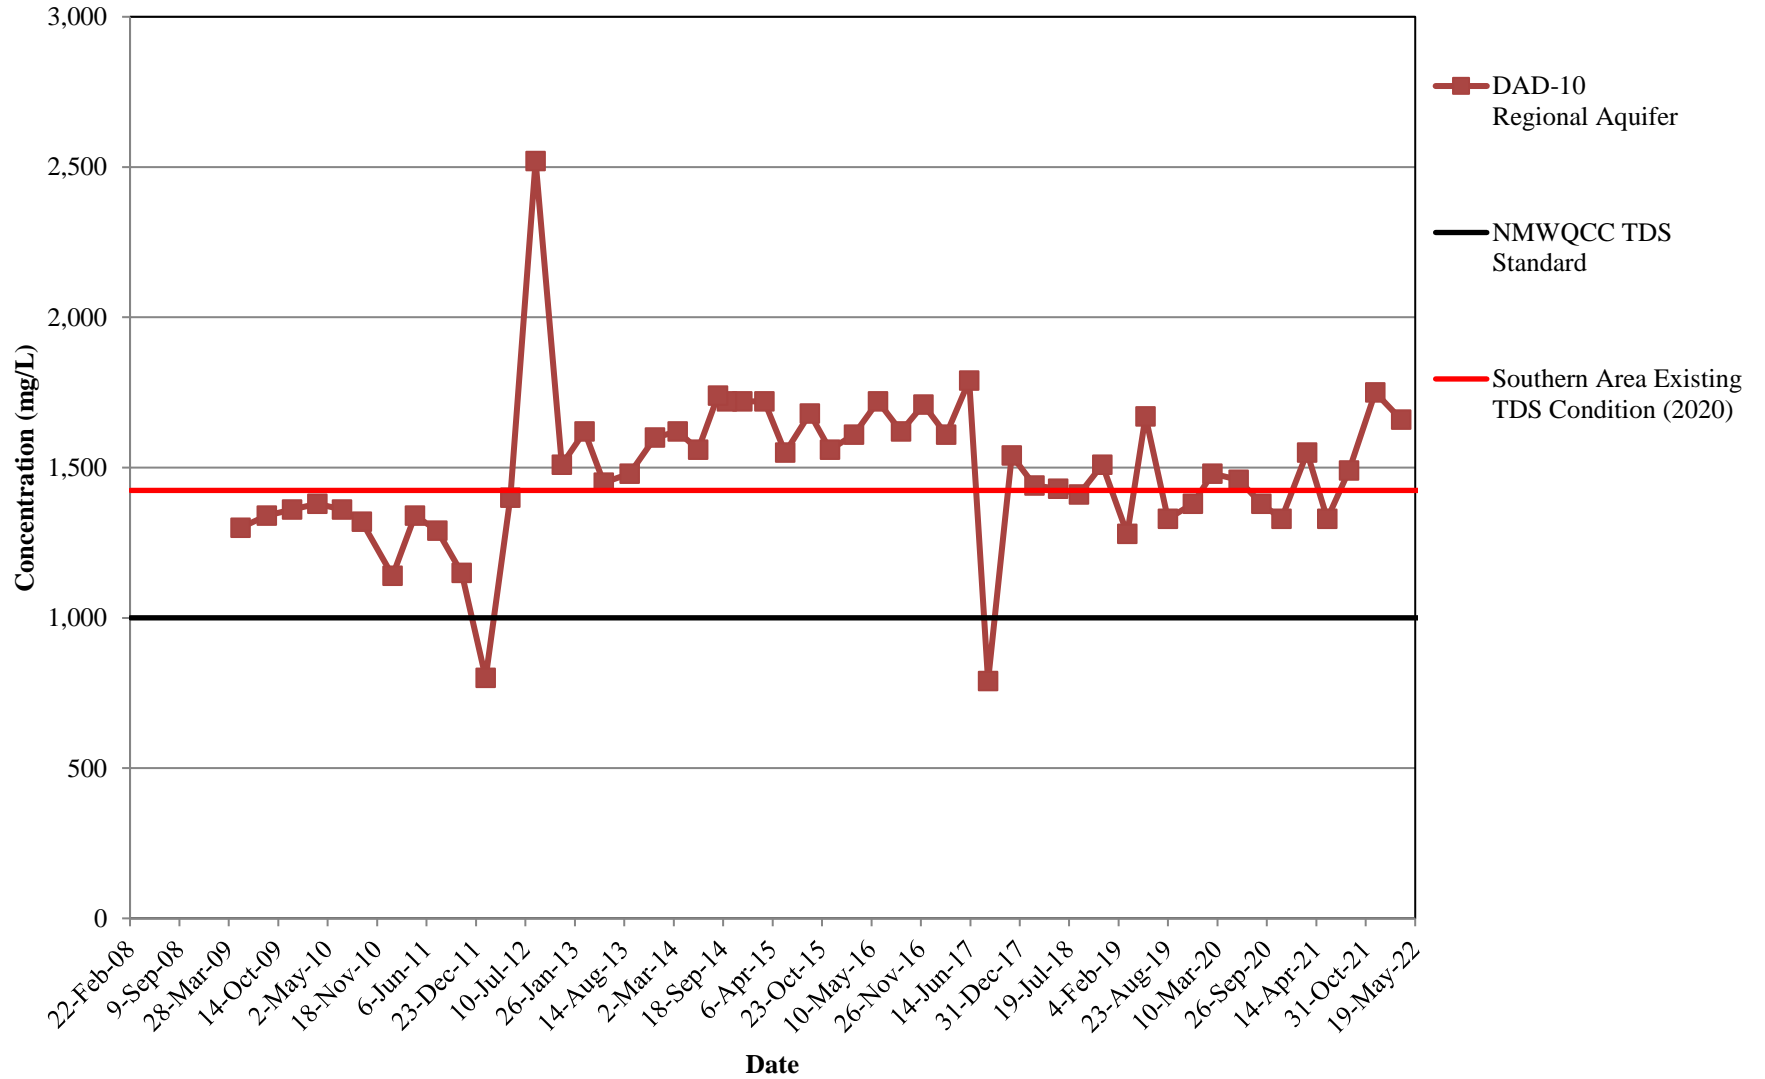

**TDS CONCENTRATION TRENDS
SOUTHERN ABATEMENT PLAN MONITORING WELLS
IN THE REGIONAL AQUIFER
DONA ANA DAIRIES, DONA ANA COUNTY, NEW MEXICO**