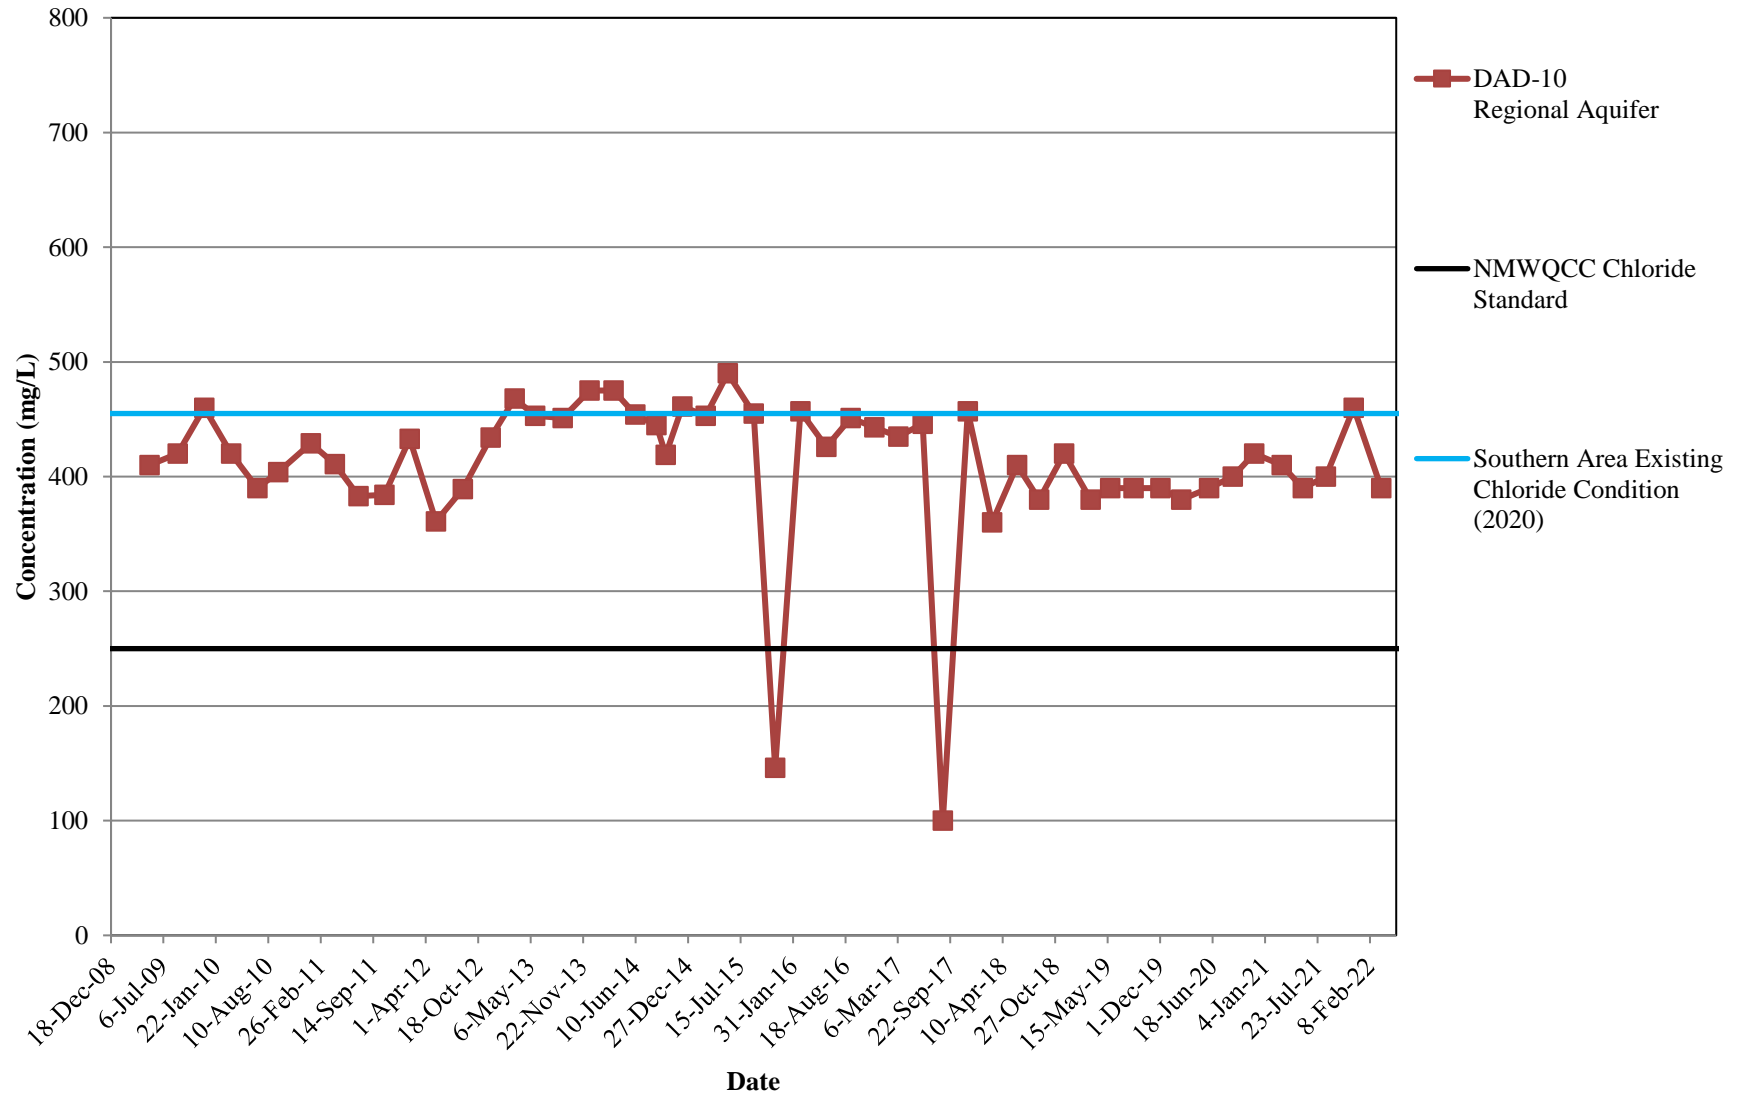

**CHLORIDE CONCENTRATION TRENDS
SOUTHERN ABATEMENT PLAN MONITORING WELLS
IN THE REGIONAL AQUIFER
DONA ANA DAIRIES, DONA ANA COUNTY, NEW MEXICO**