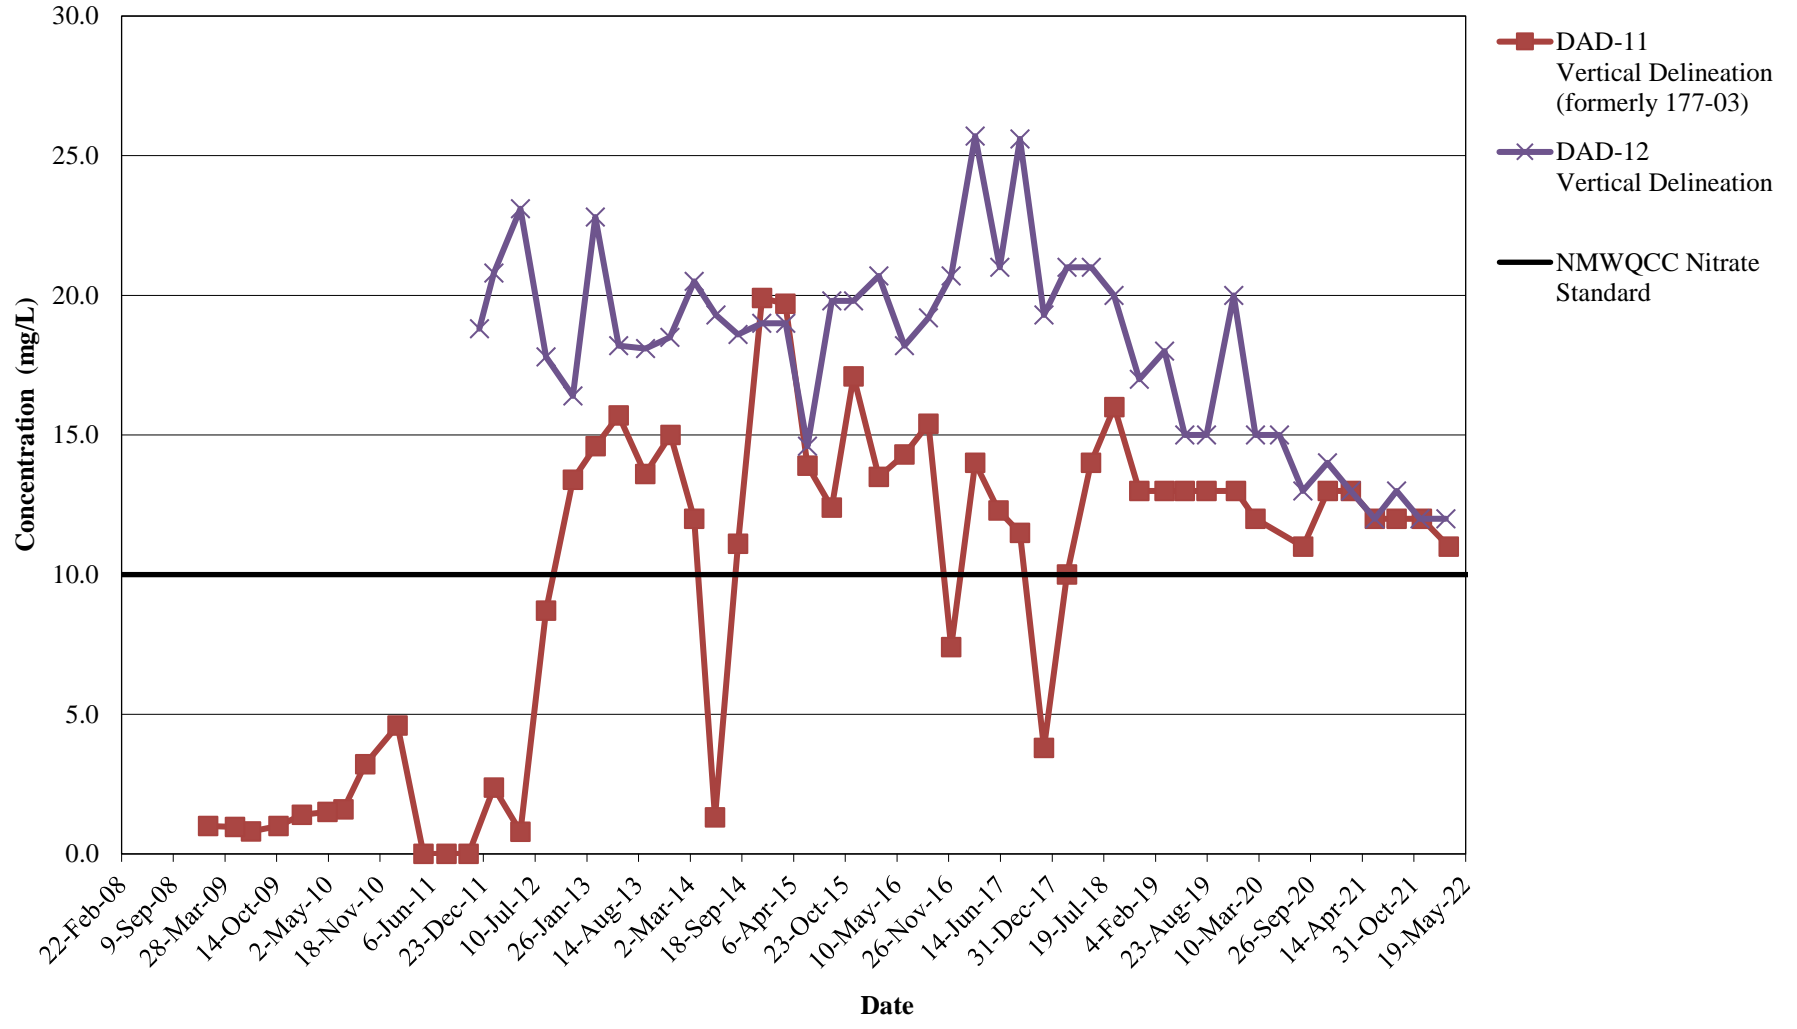

**NITRATE CONCENTRATION TRENDS
NORTHERN ABATEMENT PLAN MONITORING WELLS -
VERTICAL DELINEATION
DONA ANA DAIRIES, DONA ANA COUNTY, NEW MEXICO**