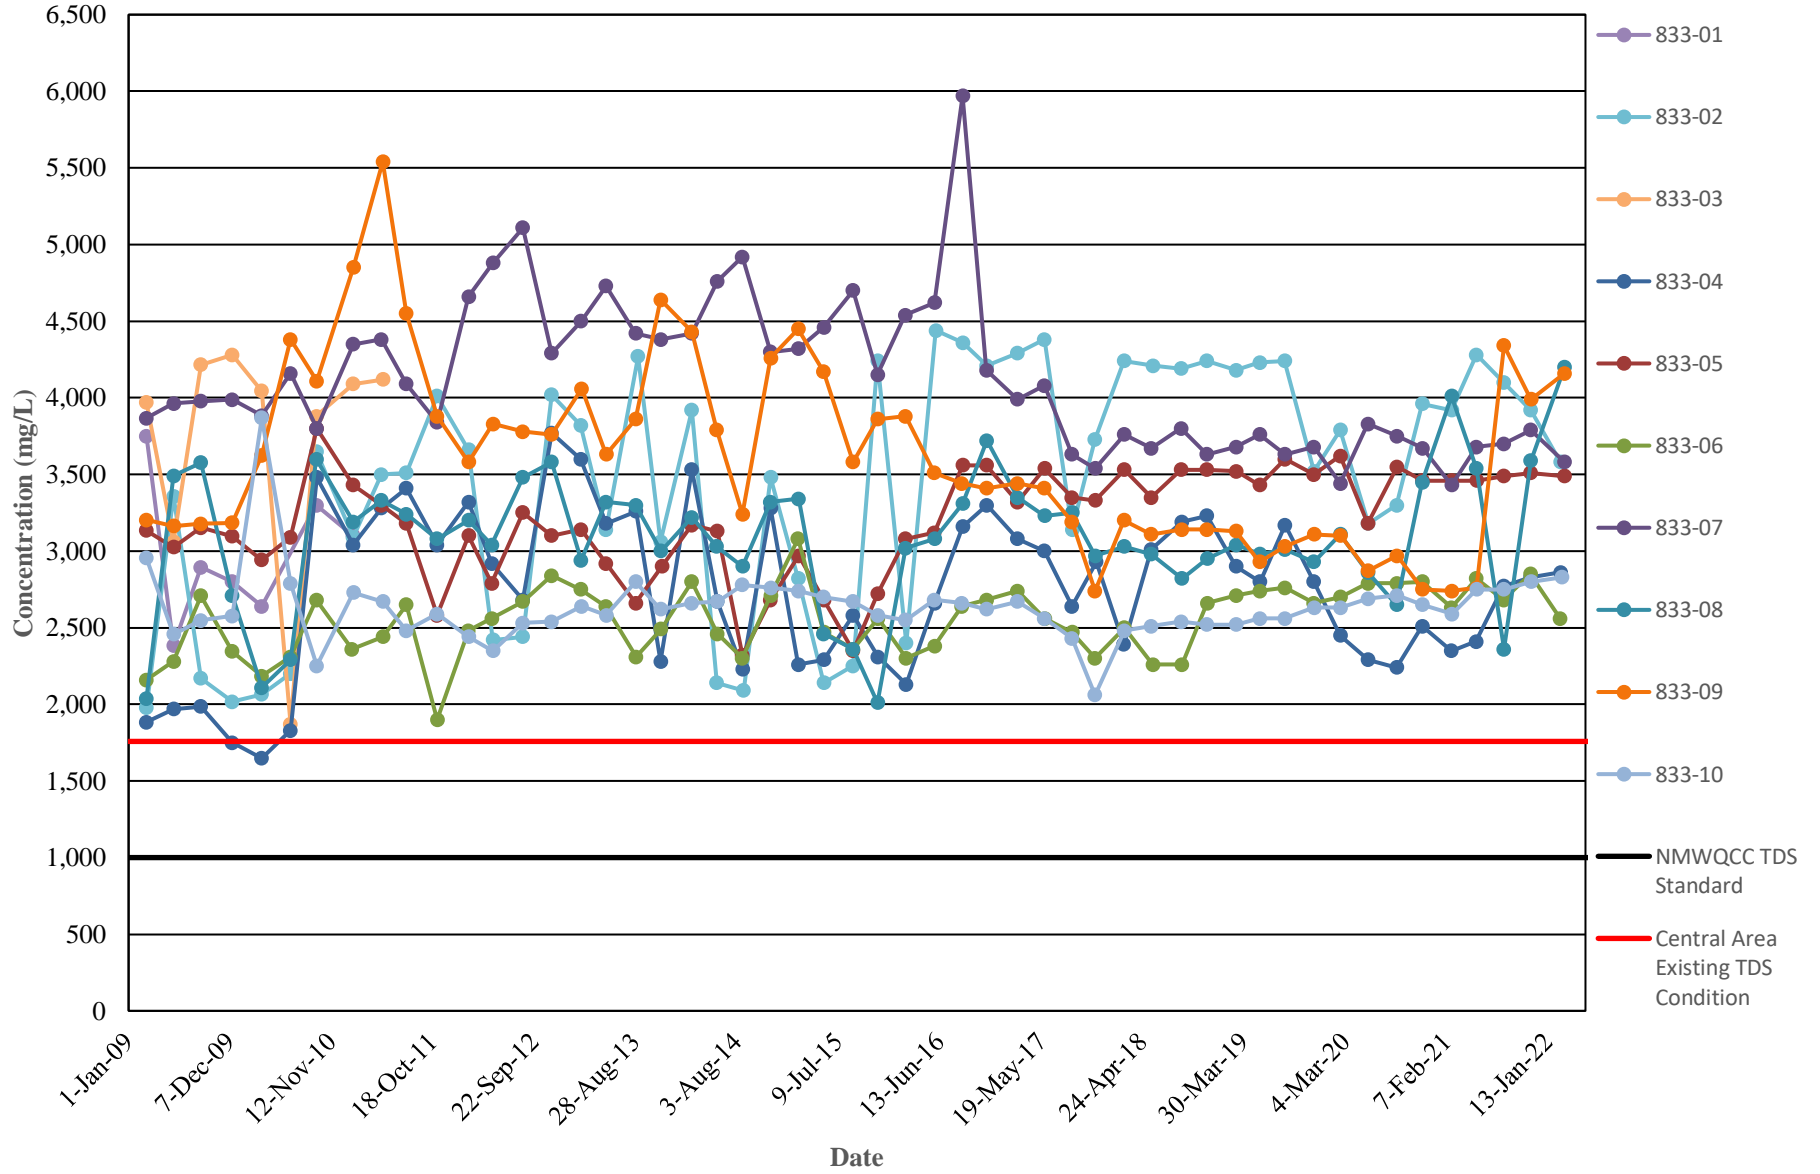

TDS CONCENTRATION TRENDS
BIG SKY DAIRY DISCHARGE PLAN MONITORING WELLS
DONA ANA DAIRIES, DONA ANA COUNTY, NEW MEXICO