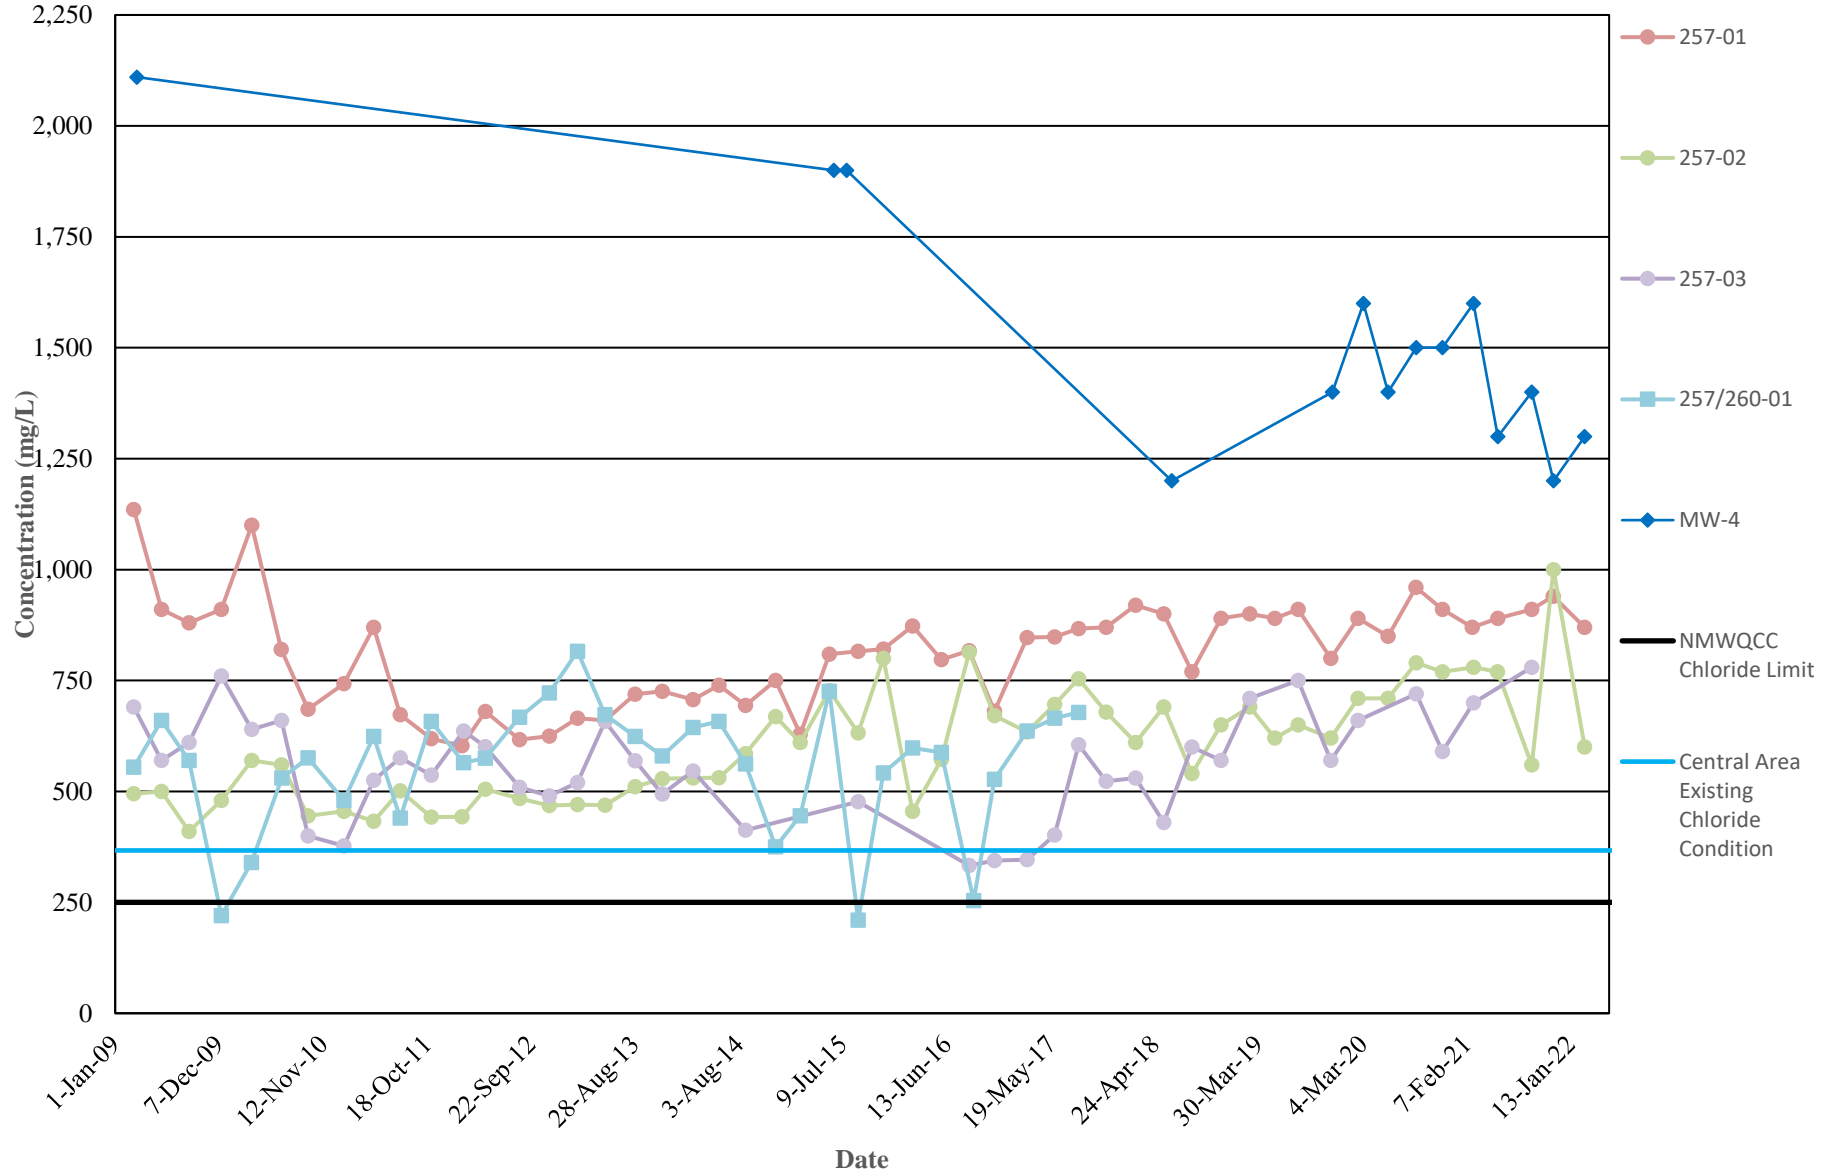

CHLORIDE CONCENTRATION TRENDS
SUNSET/DESERT LAND DAIRY DISCHARGE PLAN MONITORING WELLS
DONA ANA DAIRIES, DONA ANA COUNTY, NEW MEXICO