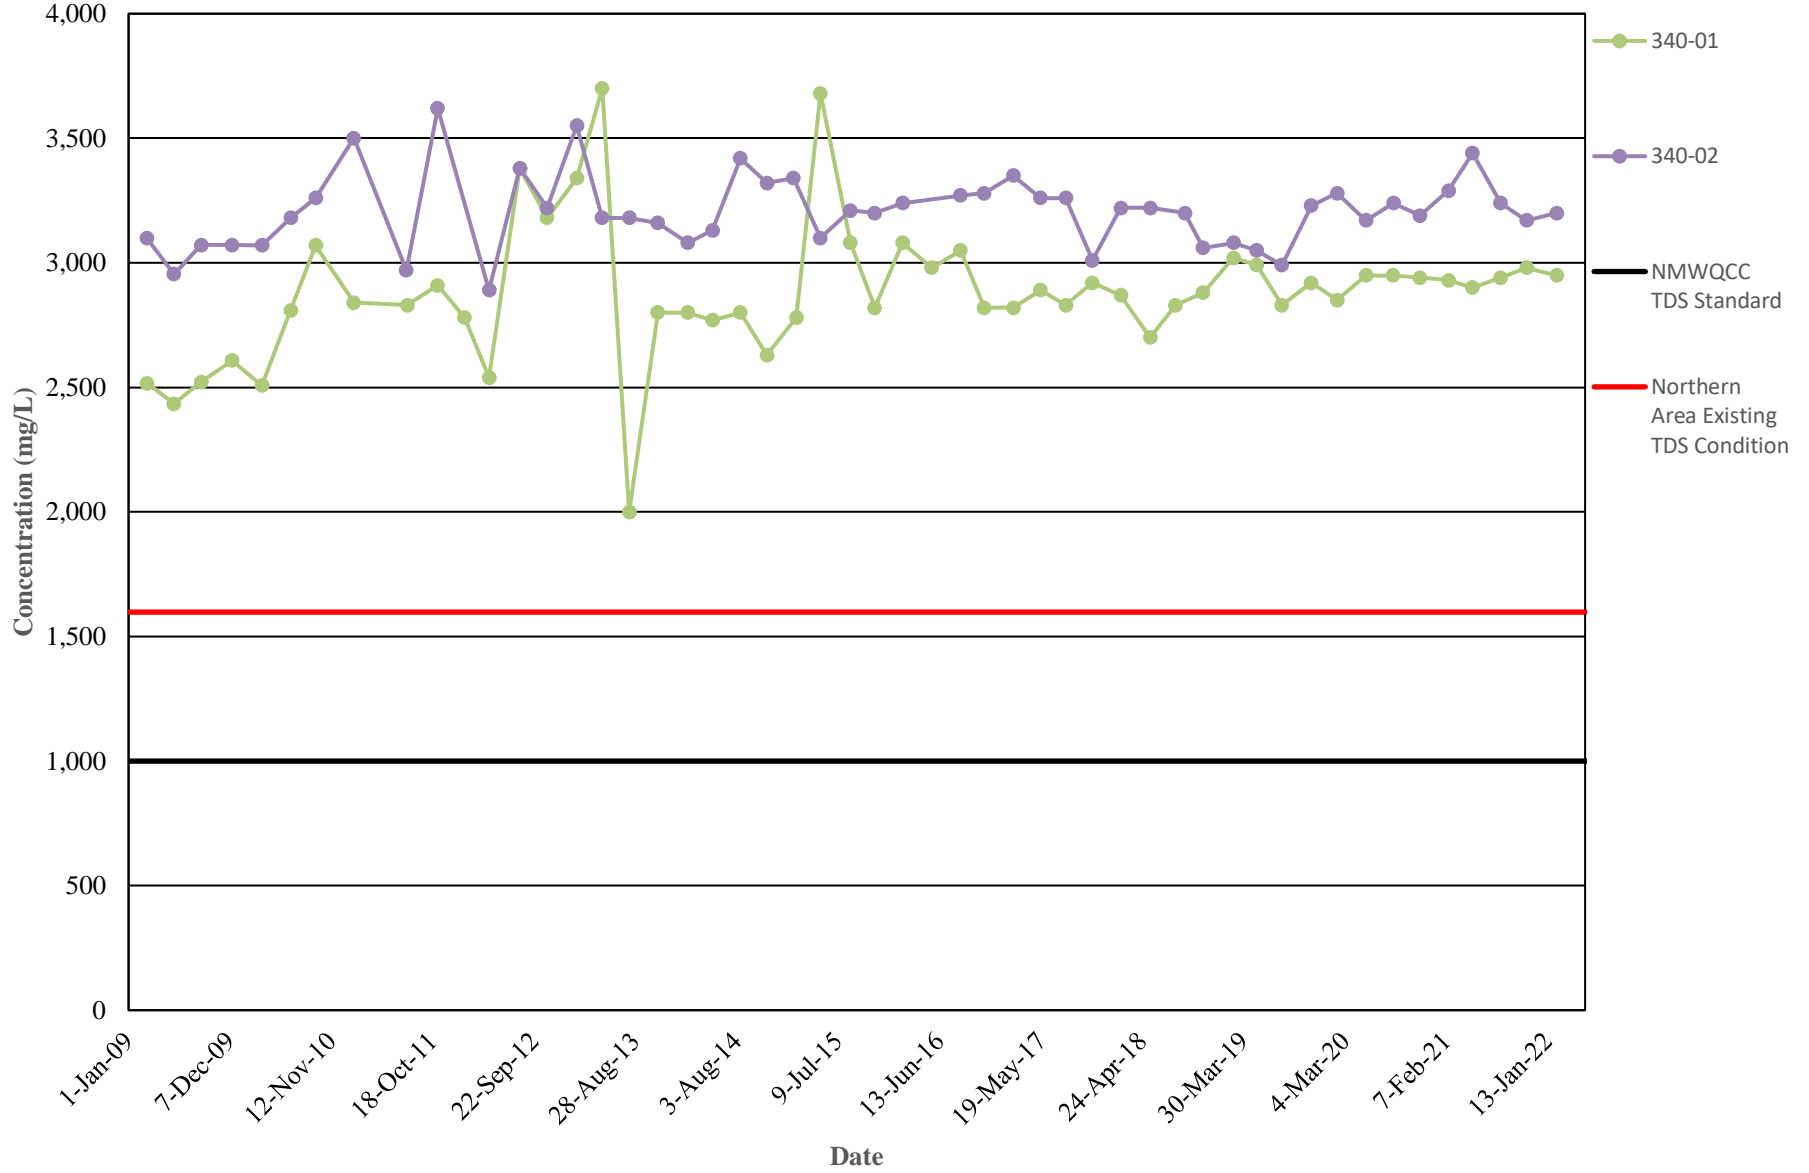

**TDS CONCENTRATION TRENDS
BRIGHT STAR DAIRY DISCHARGE PLAN MONITORING WELLS
DONA ANA DAIRIES, DONA ANA COUNTY, NEW MEXICO**