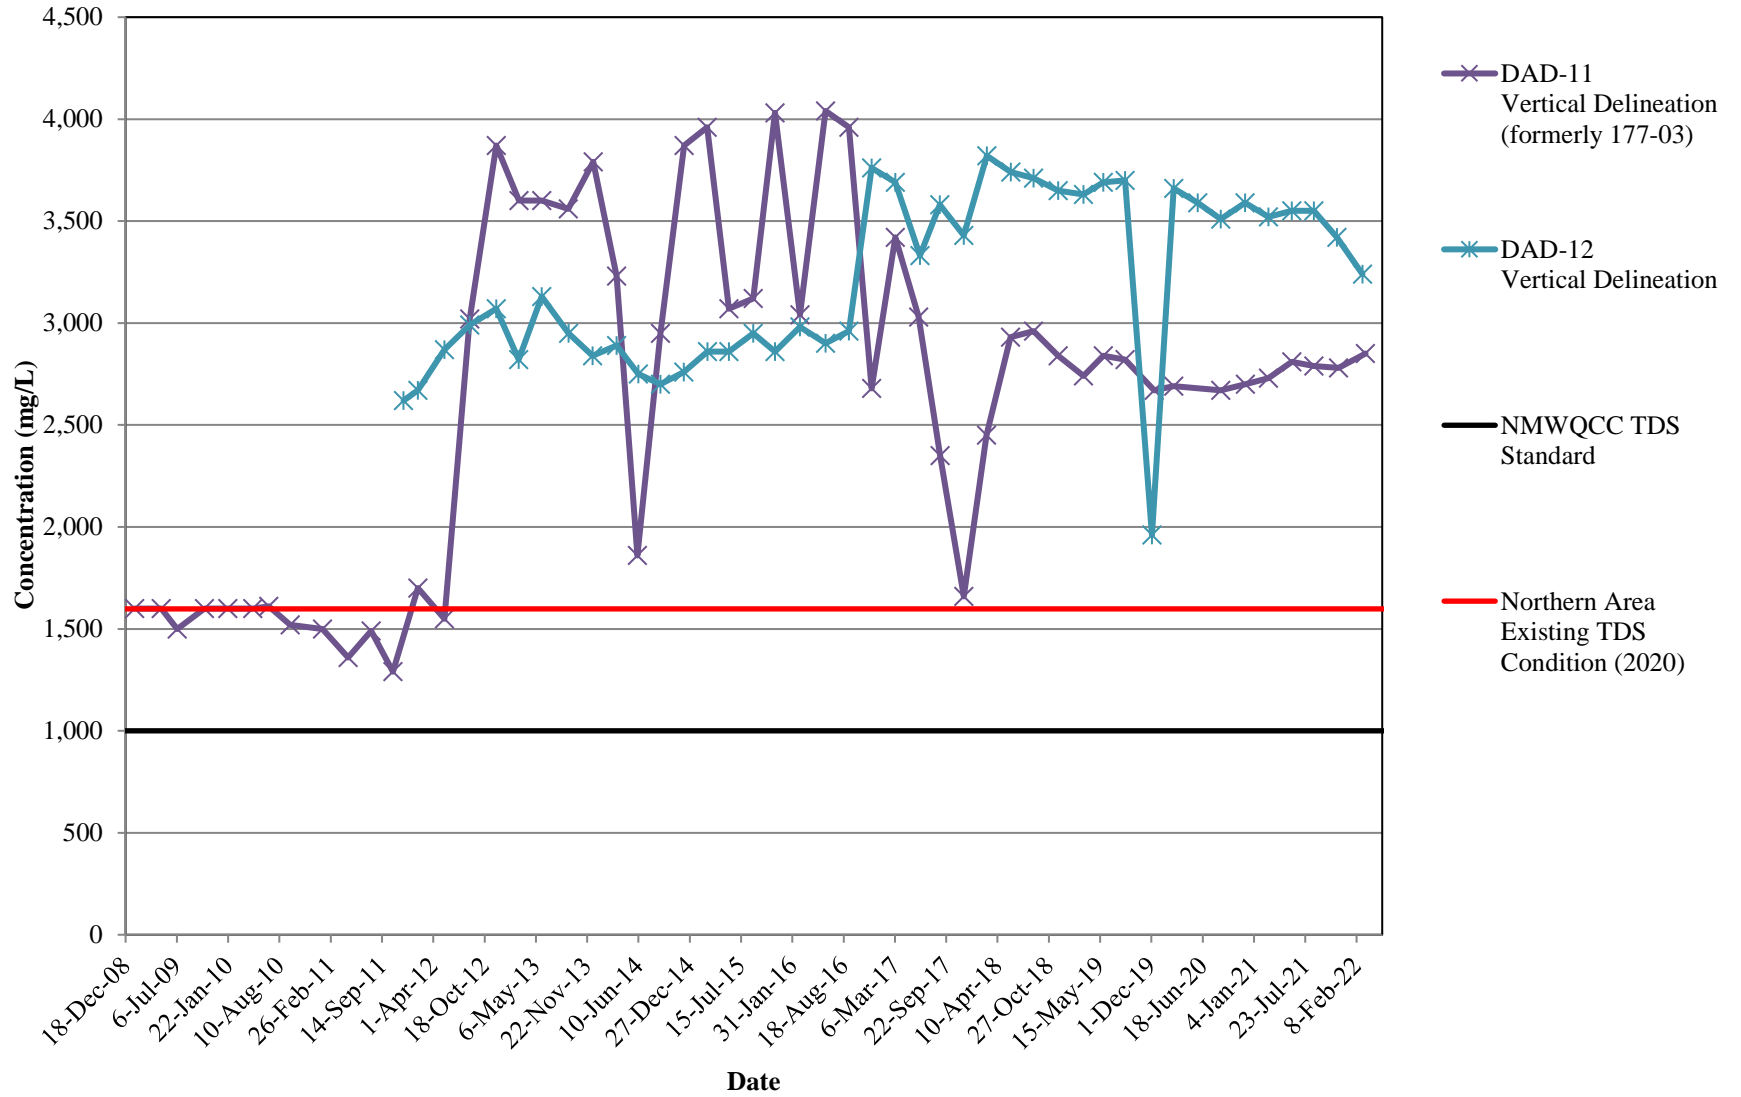

**TDS CONCENTRATION TRENDS
NORTHERN ABATEMENT PLAN MONITORING WELLS -
VERTICAL DELINEATION
DONA ANA DAIRIES, DONA ANA COUNTY, NEW MEXICO**