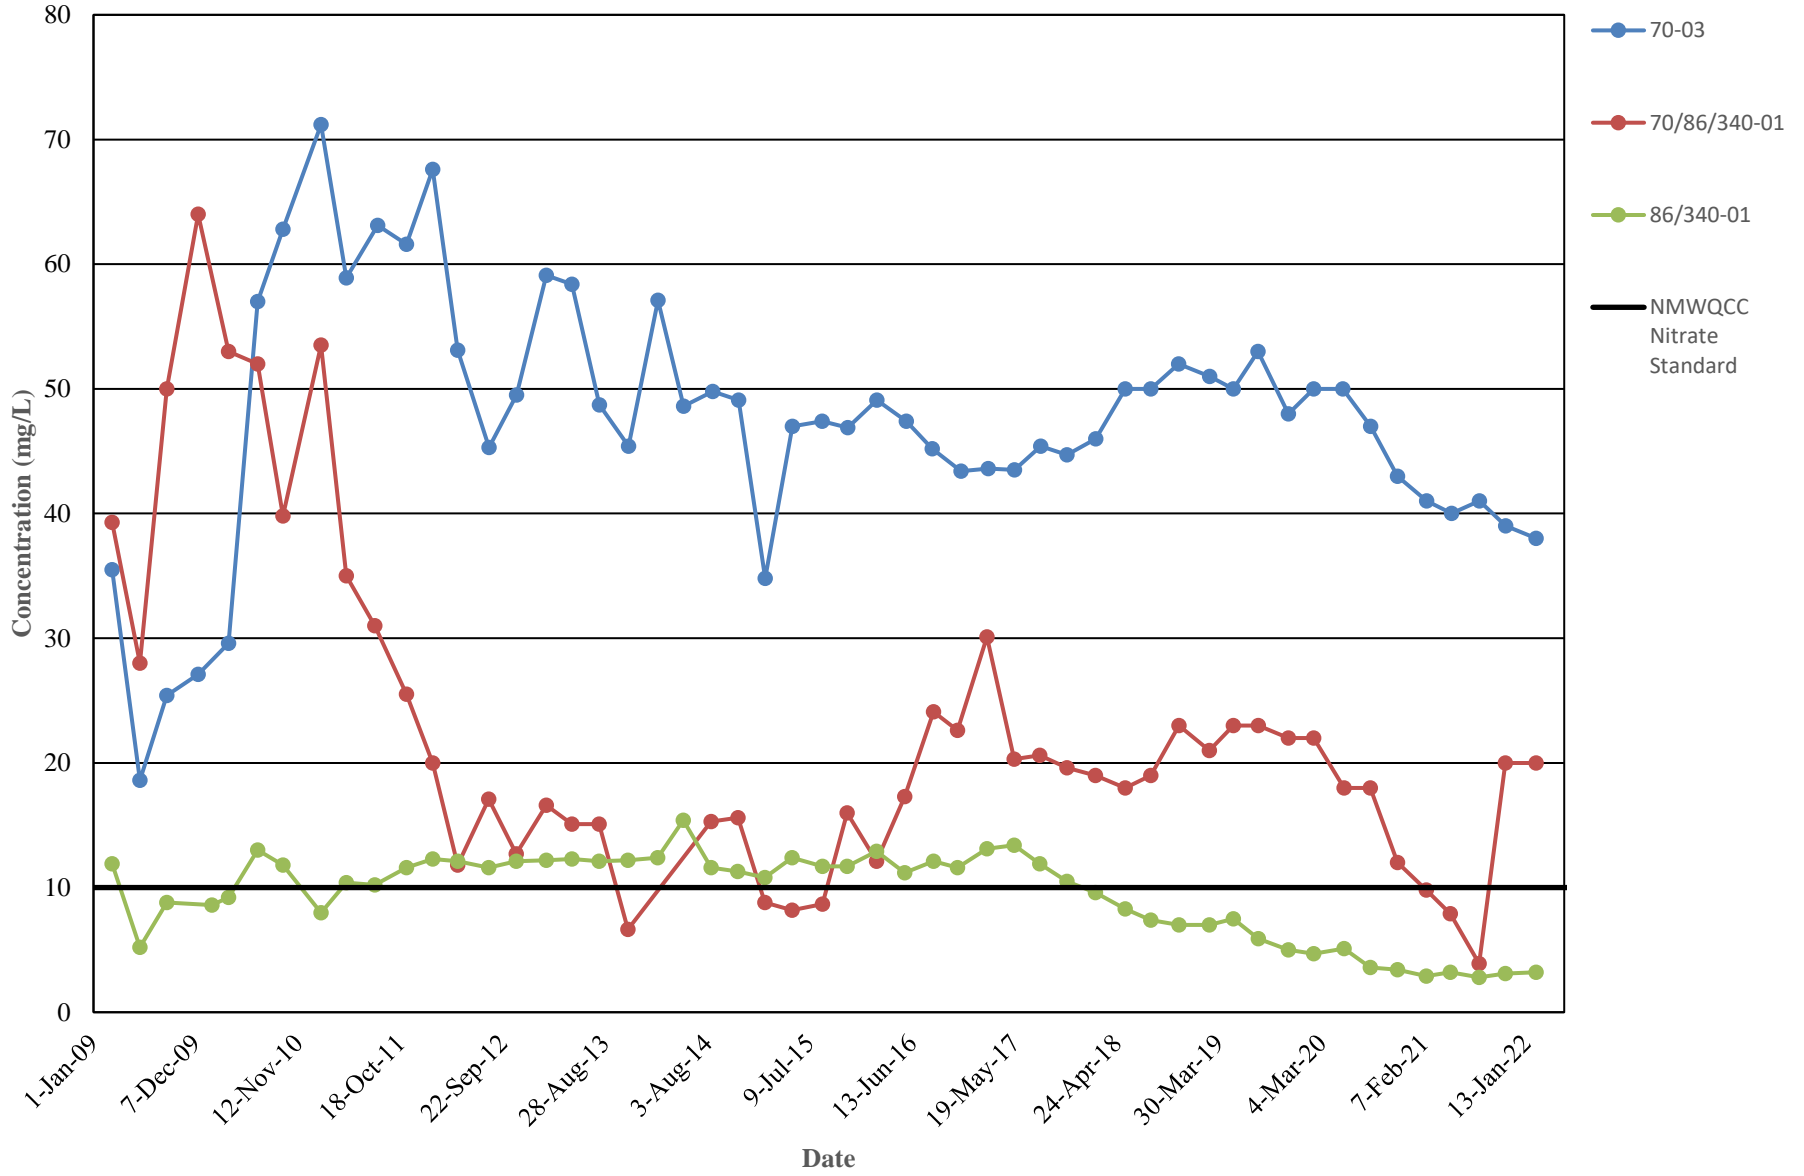

**NITRATE CONCENTRATION TRENDS
NORTHERN LAND APPLICATION AREA, DISCHARGE PLAN MONITORING WELLS
DONA ANA DAIRIES, DONA ANA COUNTY, NEW MEXICO**