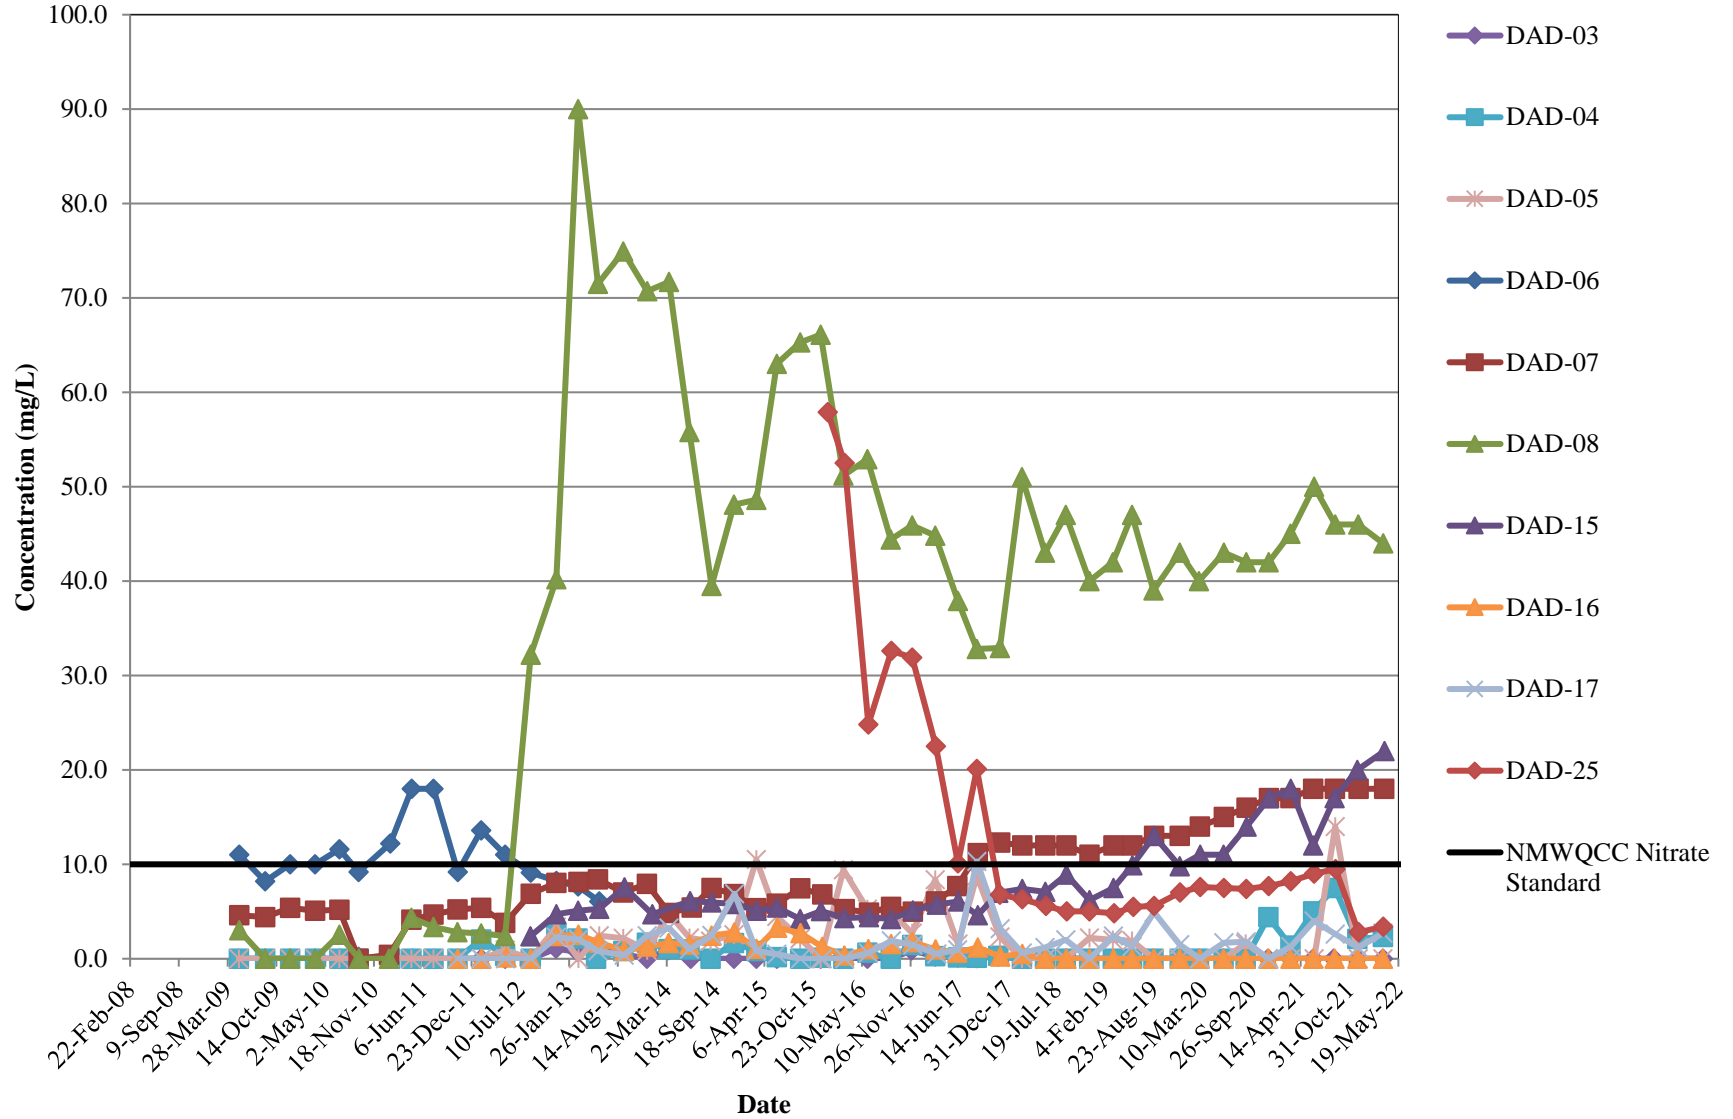

**APPENDIX E**  
**CONCENTRATION TRENDS BY AREA –**  
**ABATEMENT PLAN WELLS**

**NITRATE CONCENTRATION TRENDS  
NORTHERN ABATEMENT PLAN MONITORING WELLS  
DONA ANA DAIRIES, DONA ANA COUNTY, NEW MEXICO**

**NITRATE CONCENTRATION TRENDS  
 NORTHERN ABATEMENT PLAN MONITORING WELLS -  
 VERTICAL DELINEATION  
 DONA ANA DAIRIES, DONA ANA COUNTY, NEW MEXICO**

**NITRATE CONCENTRATION TRENDS  
CENTRAL ABATEMENT PLAN MONITORING WELLS  
DONA ANA DAIRIES, DONA ANA COUNTY, NEW MEXICO**