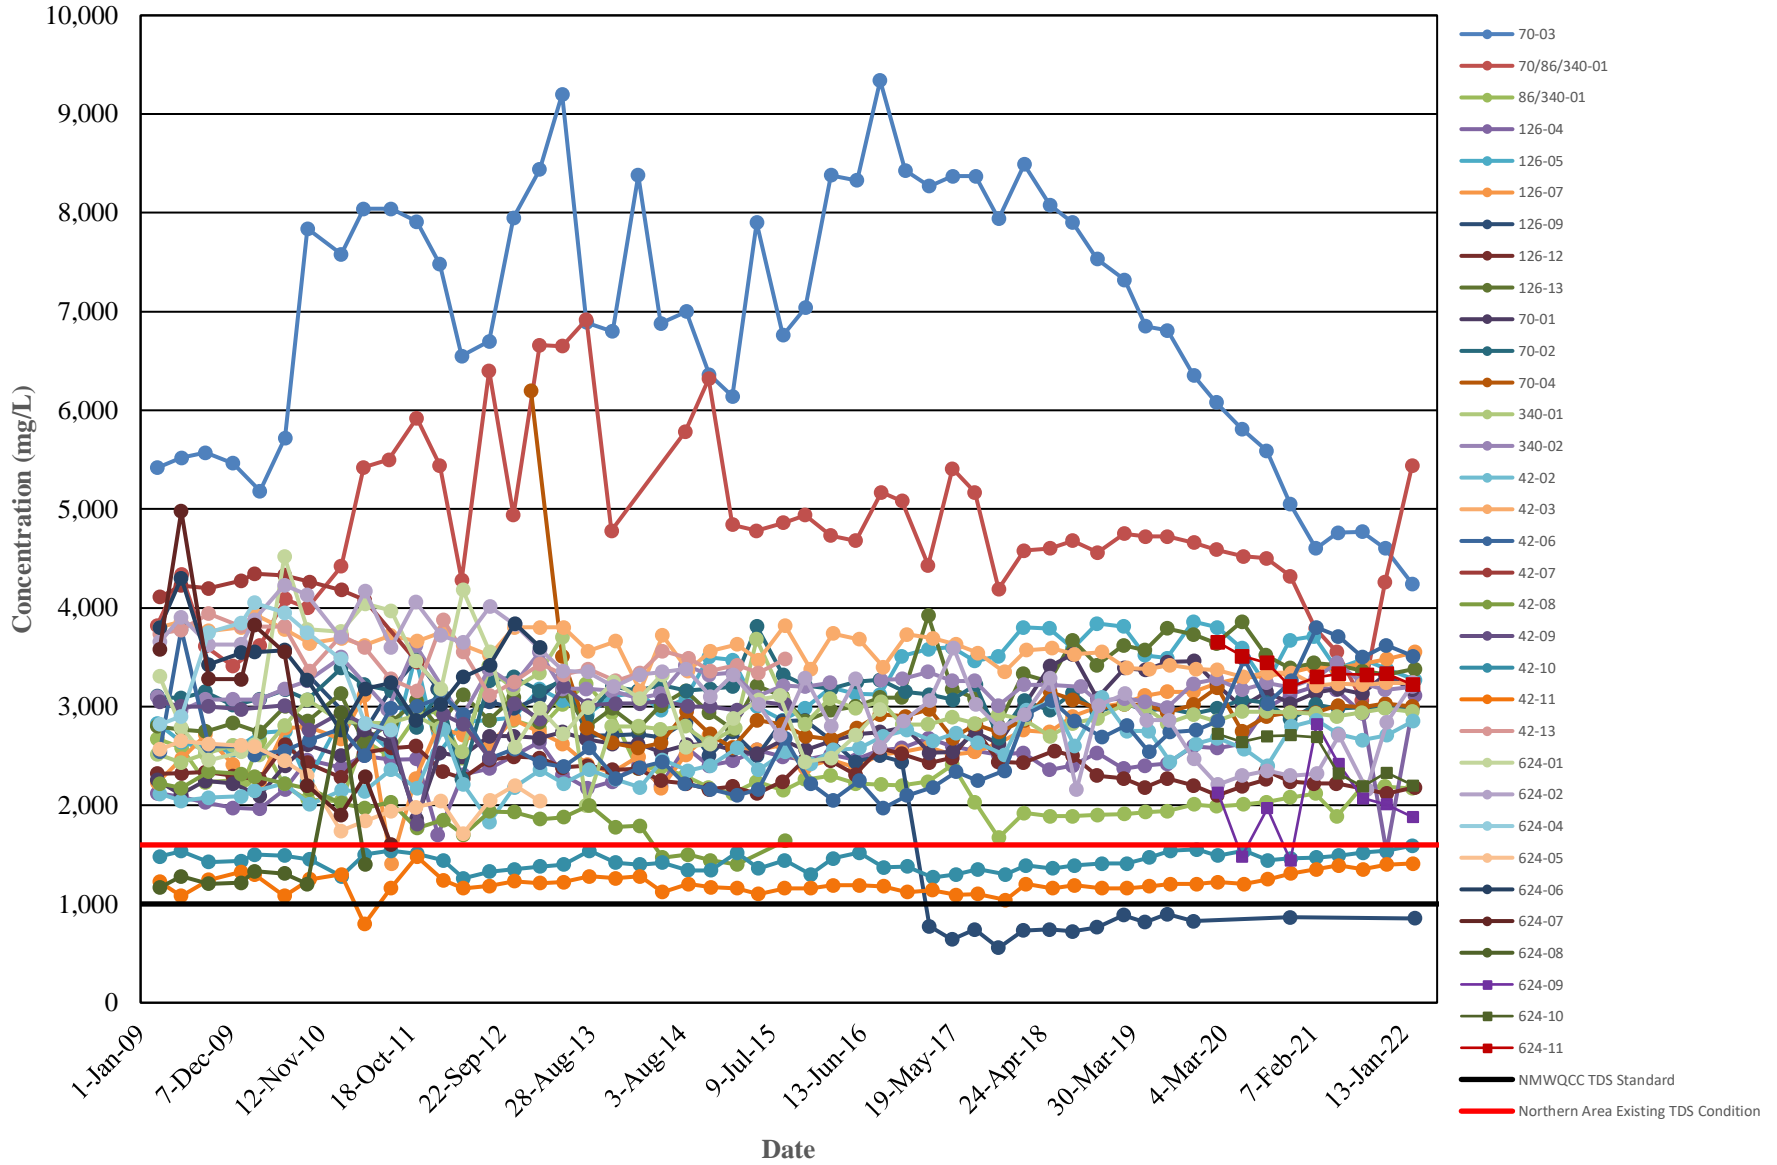

TDS CONCENTRATION TRENDS
ALL NORTHERN AREA DISCHARGE PLAN MONITORING WELLS
DONA ANA DAIRIES, DONA ANA COUNTY, NEW MEXICO