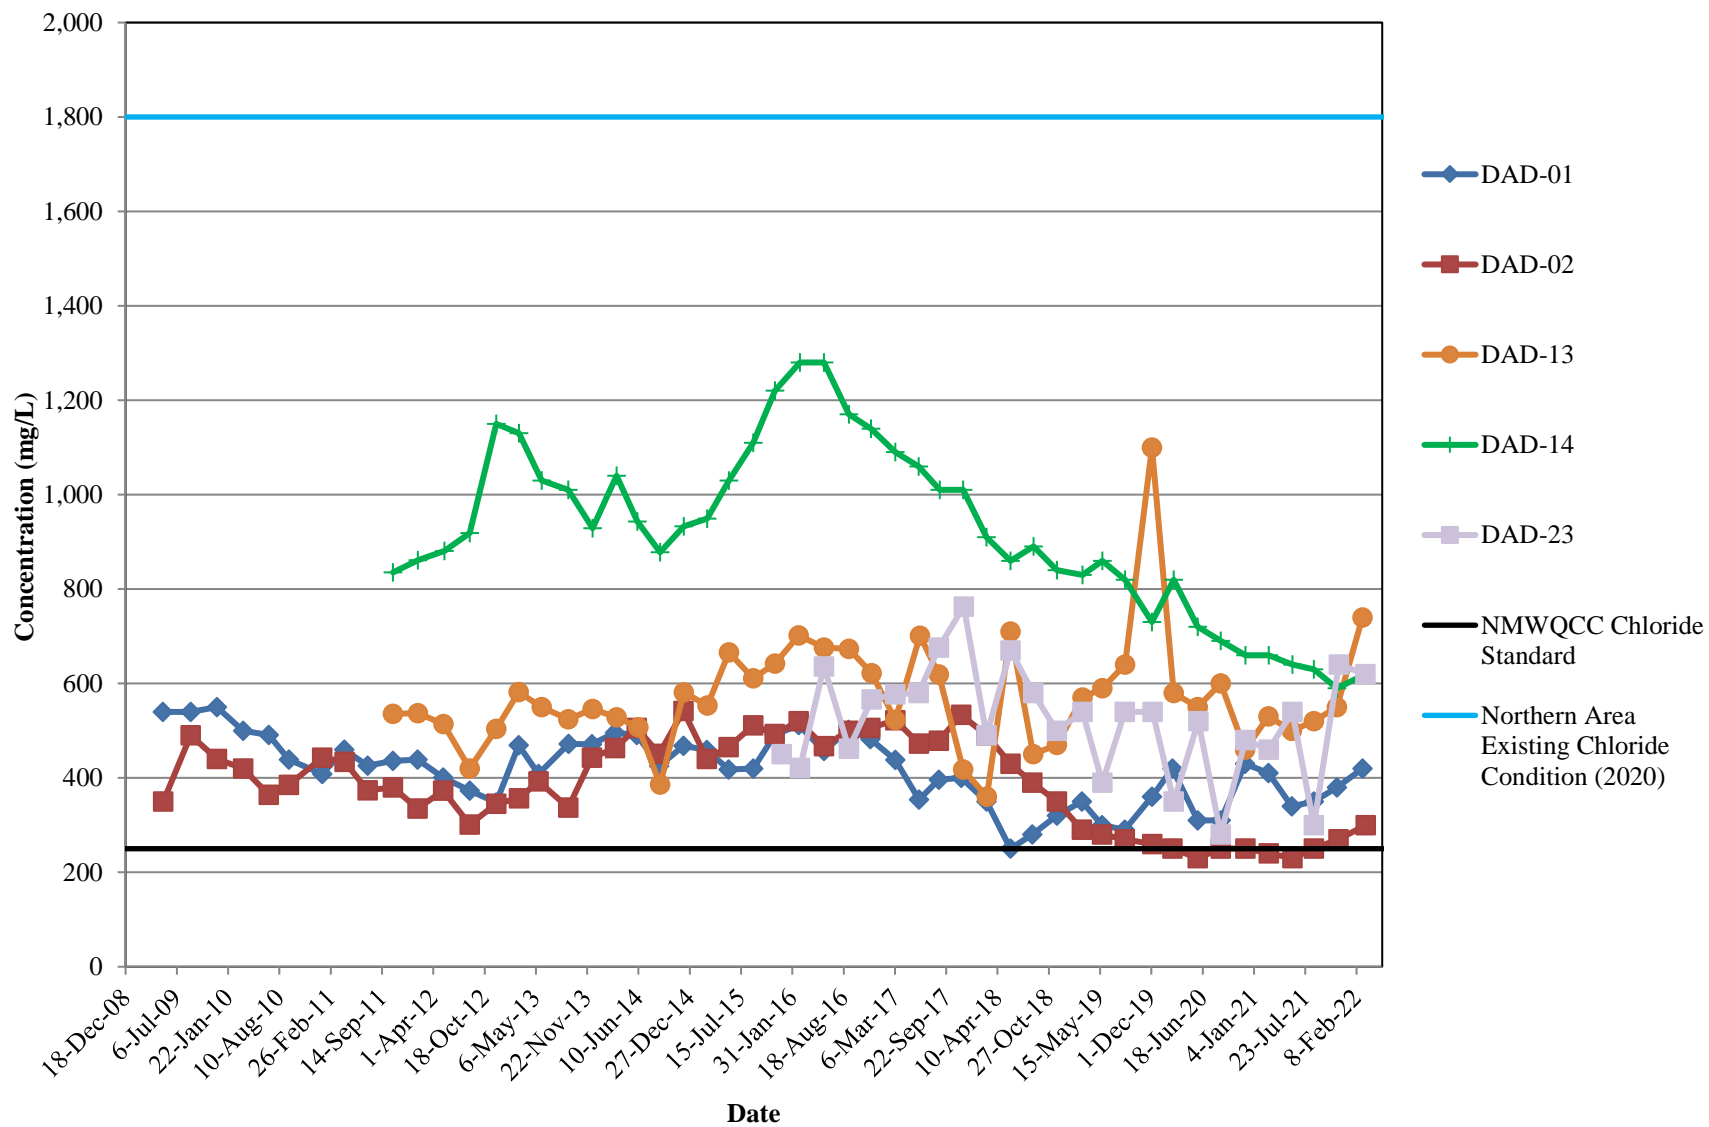

**NITRATE CONCENTRATION TRENDS  
CENTRAL ABATEMENT PLAN MONITORING WELLS -  
VERTICAL DELINEATION  
DONA ANA DAIRIES, DONA ANA COUNTY, NEW MEXICO**

**NITRATE CONCENTRATION TRENDS  
SOUTHERN ABATEMENT PLAN MONITORING WELLS  
IN THE REGIONAL AQUIFER  
DONA ANA DAIRIES, DONA ANA COUNTY, NEW MEXICO**

**NITRATE CONCENTRATION TRENDS  
SOUTHERN ABATEMENT PLAN MONITORING WELLS  
IN THE PERCHED AQUIFER  
DONA ANA DAIRIES, DONA ANA COUNTY, NEW MEXICO**

**CHLORIDE CONCENTRATION TRENDS  
NORTHERN ABATEMENT PLAN MONITORING WELLS  
DONA ANA DAIRIES, DONA ANA COUNTY, NEW MEXICO**