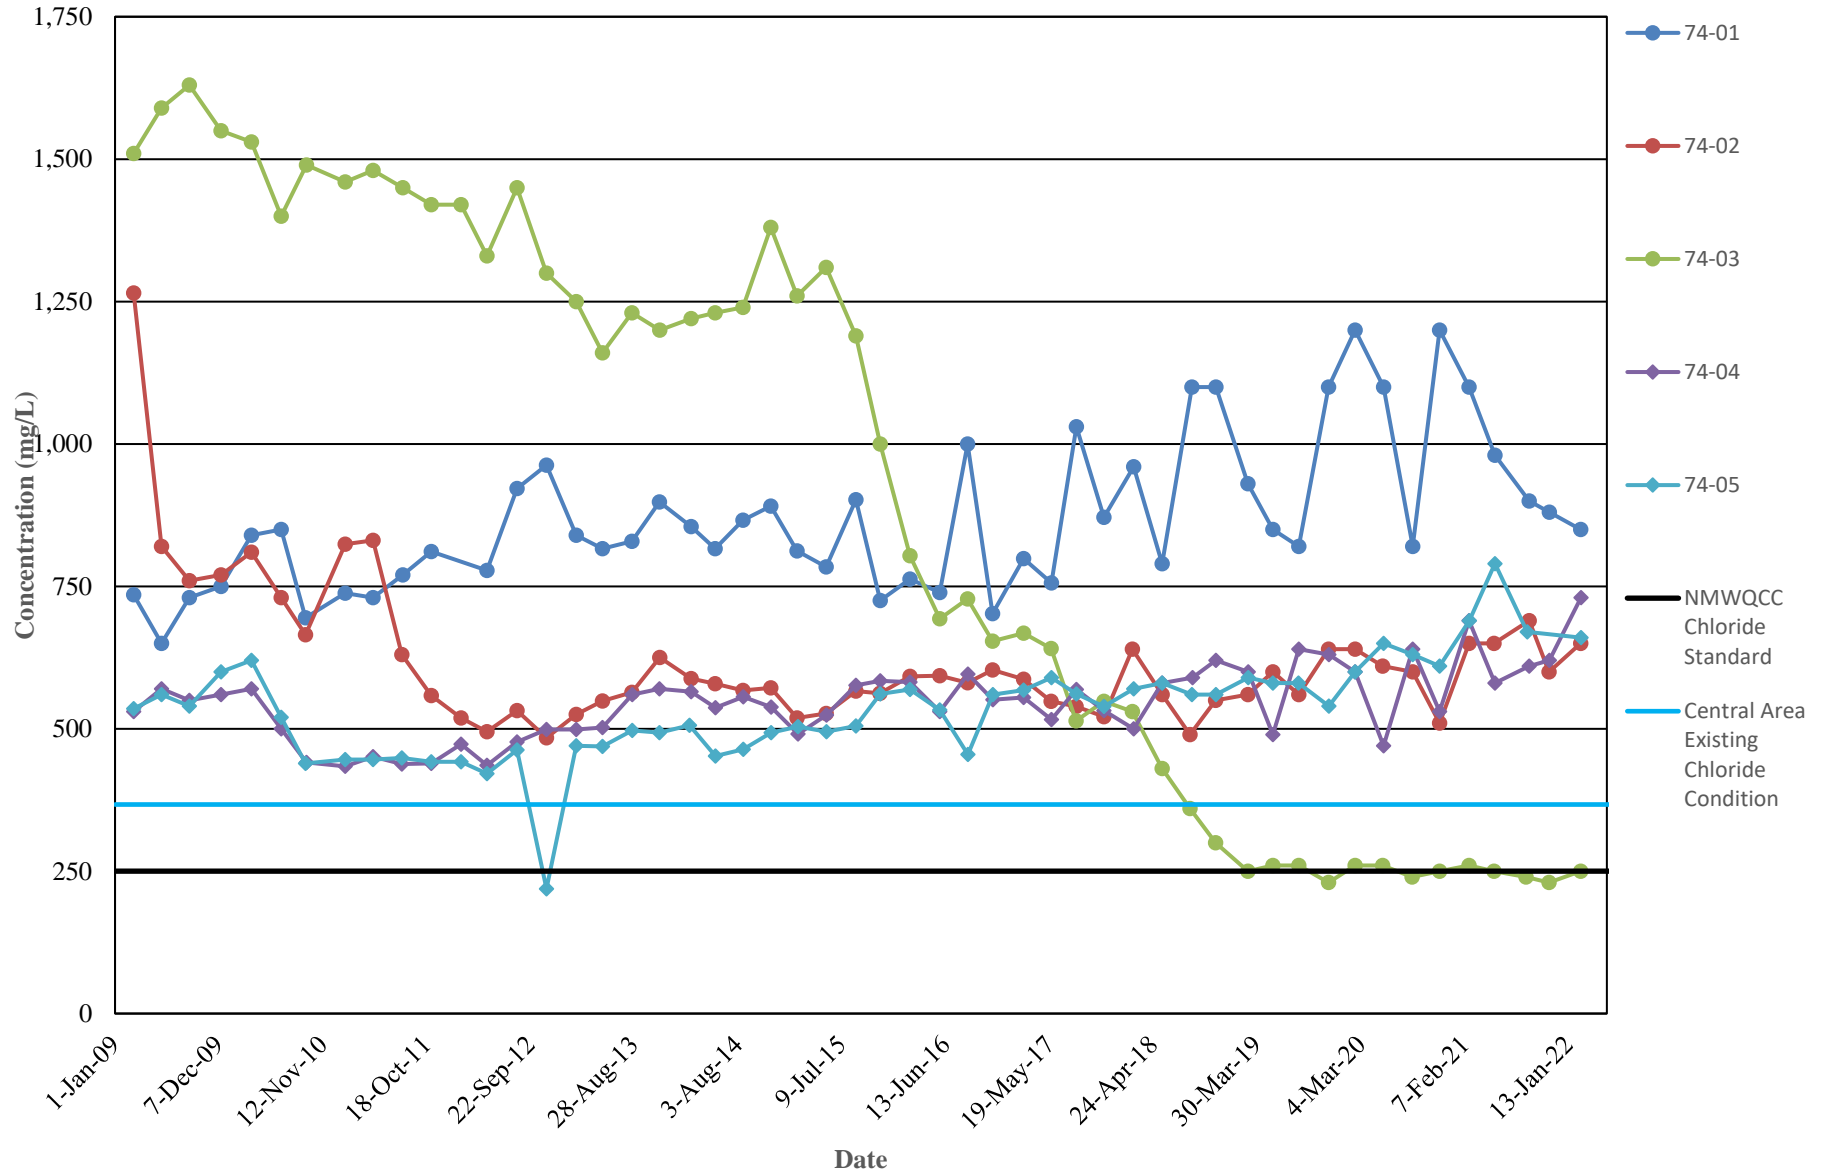

CHLORIDE CONCENTRATION TRENDS
BUENA VISTA DAIRY II DISCHARGE PLAN MONITORING WELLS
DONA ANA DAIRIES, DONA ANA COUNTY, NEW MEXICO