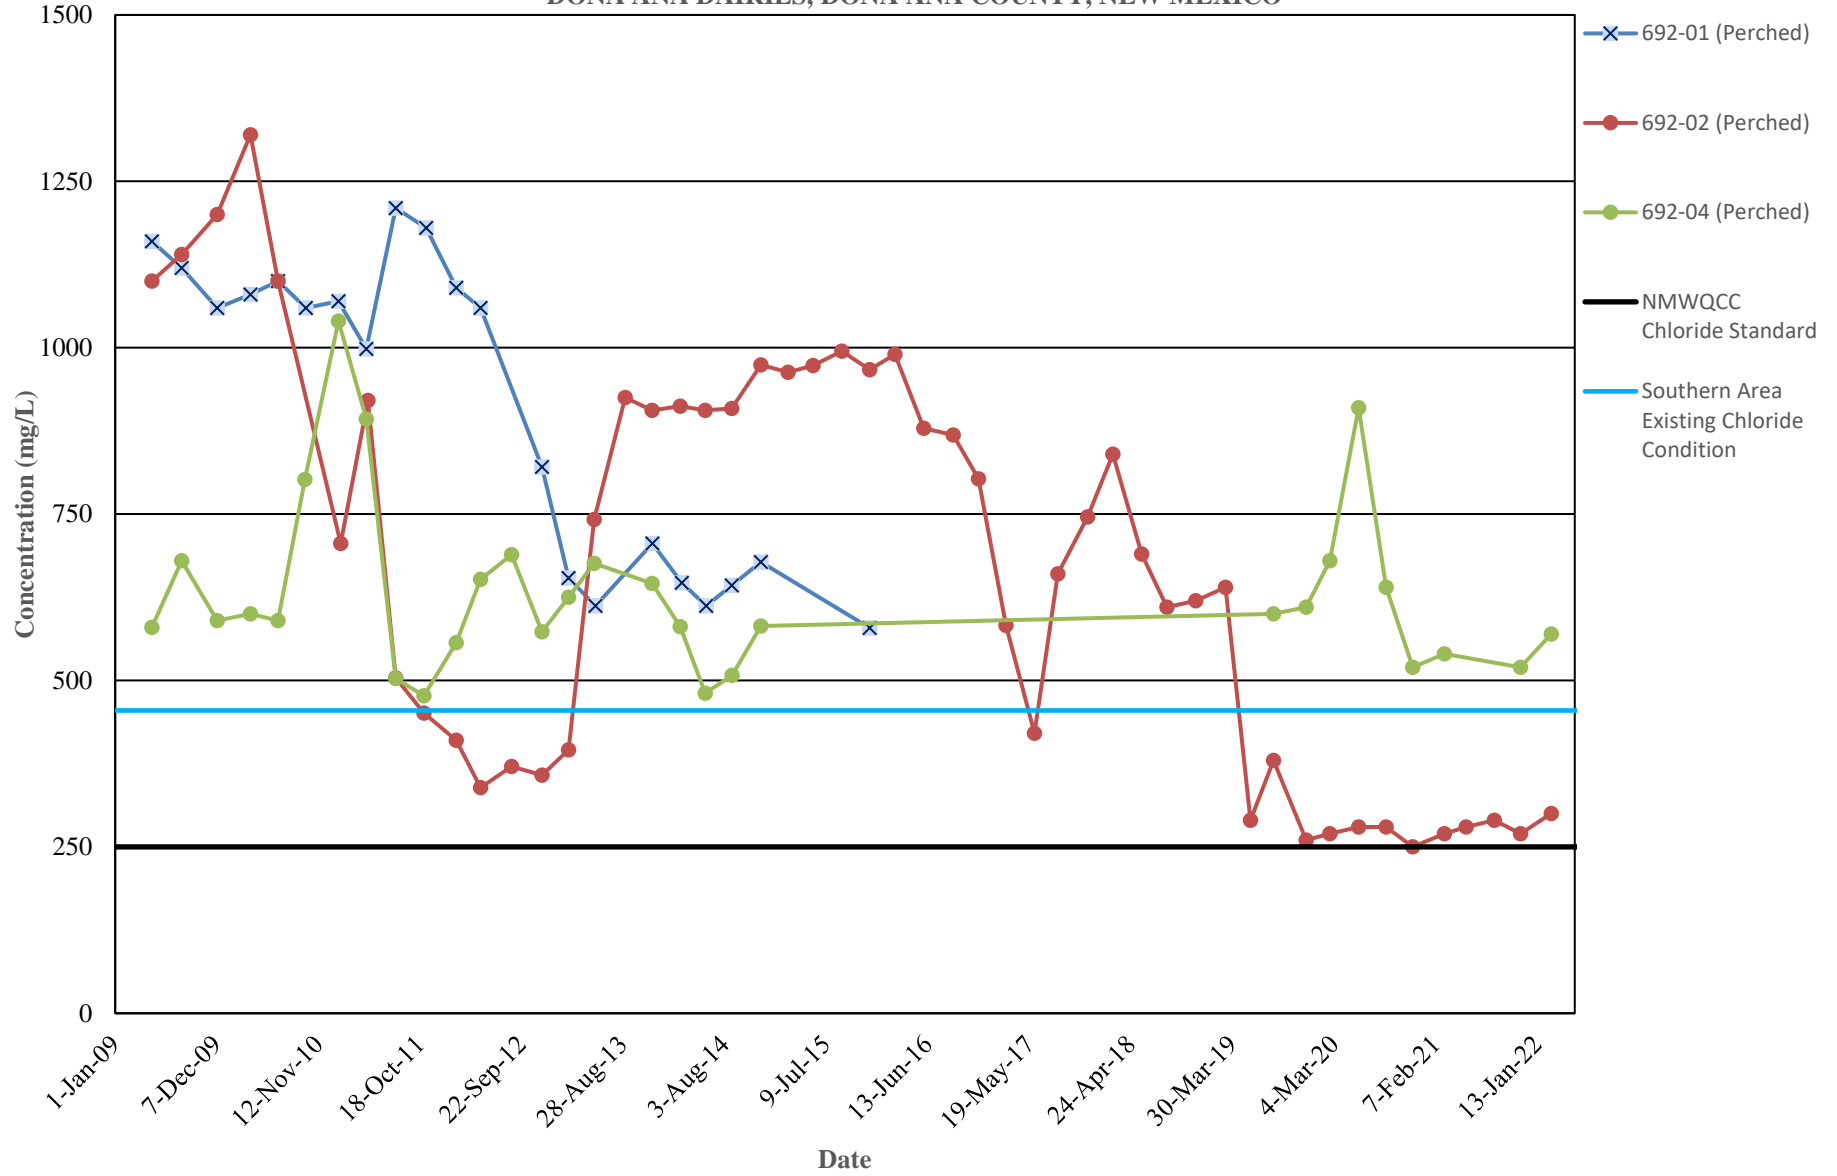

CHLORIDE CONCENTRATION TRENDS
SOUTHERN AREA (DEL ORO DAIRY) DISCHARGE PLAN MONITORING WELLS
IN THE PERCHED AQUIFER
DONA ANA DAIRIES, DONA ANA COUNTY, NEW MEXICO