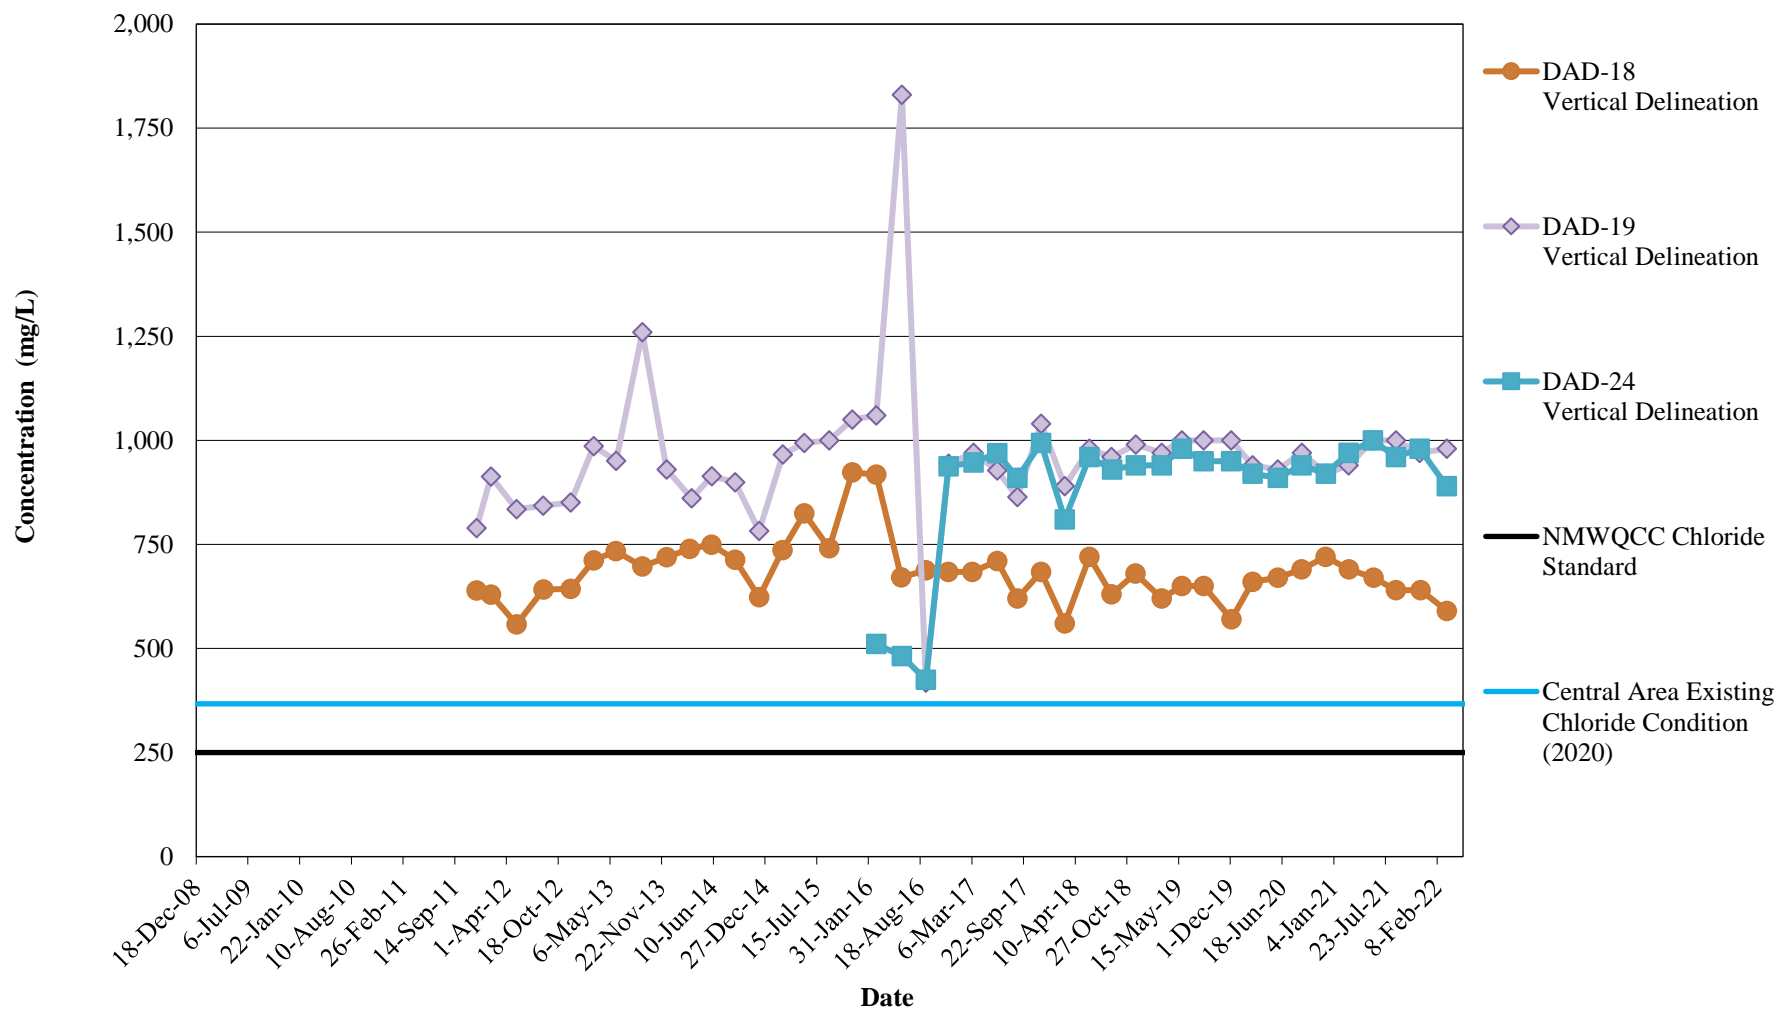

**CHLORIDE CONCENTRATION TRENDS
CENTRAL ABATEMENT PLAN MONITORING WELLS -
VERTICAL DELINEATION
DONA ANA DAIRIES, DONA ANA COUNTY, NEW MEXICO**