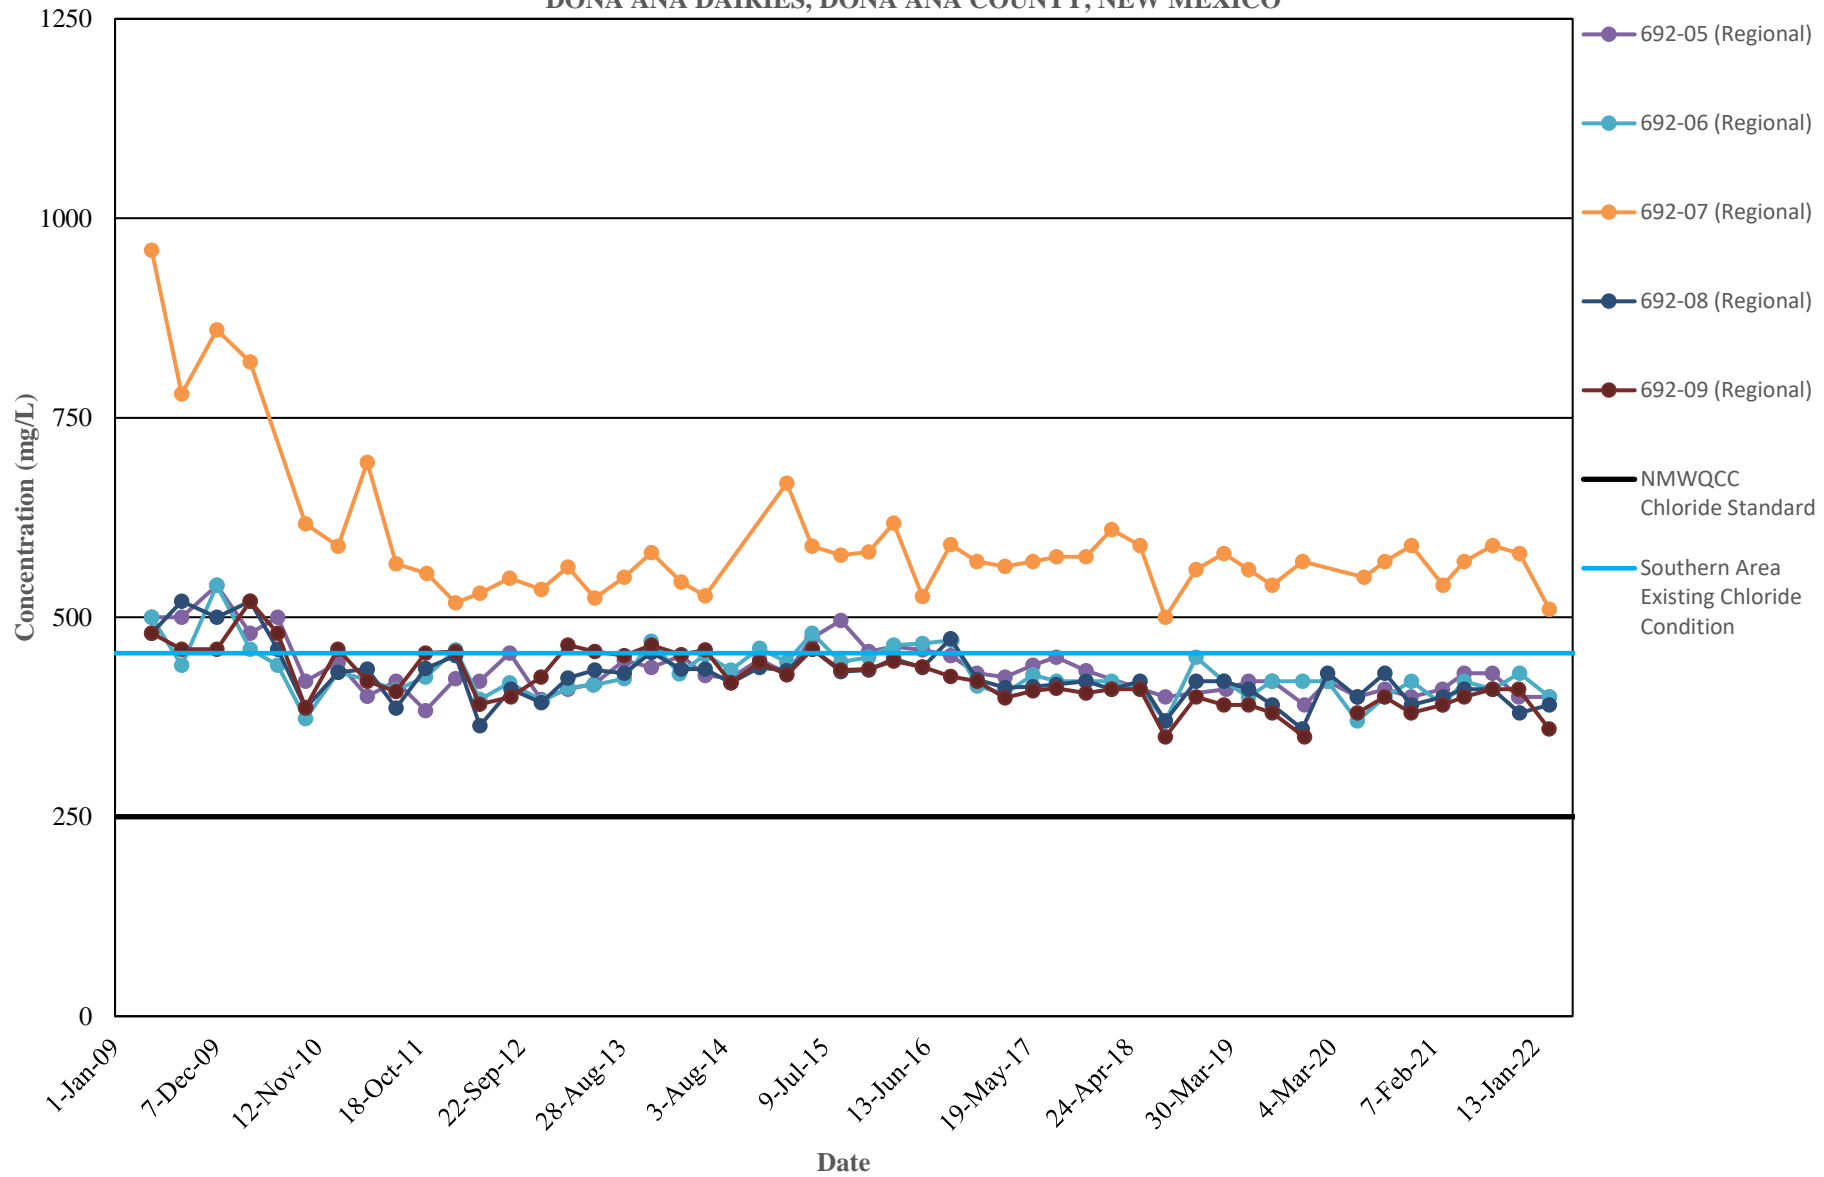

CHLORIDE CONCENTRATION TRENDS
SOUTHERN AREA (DEL ORO DAIRY) DISCHARGE PLAN MONITORING WELLS
IN THE REGIONAL AQUIFER
DONA ANA DAIRIES, DONA ANA COUNTY, NEW MEXICO