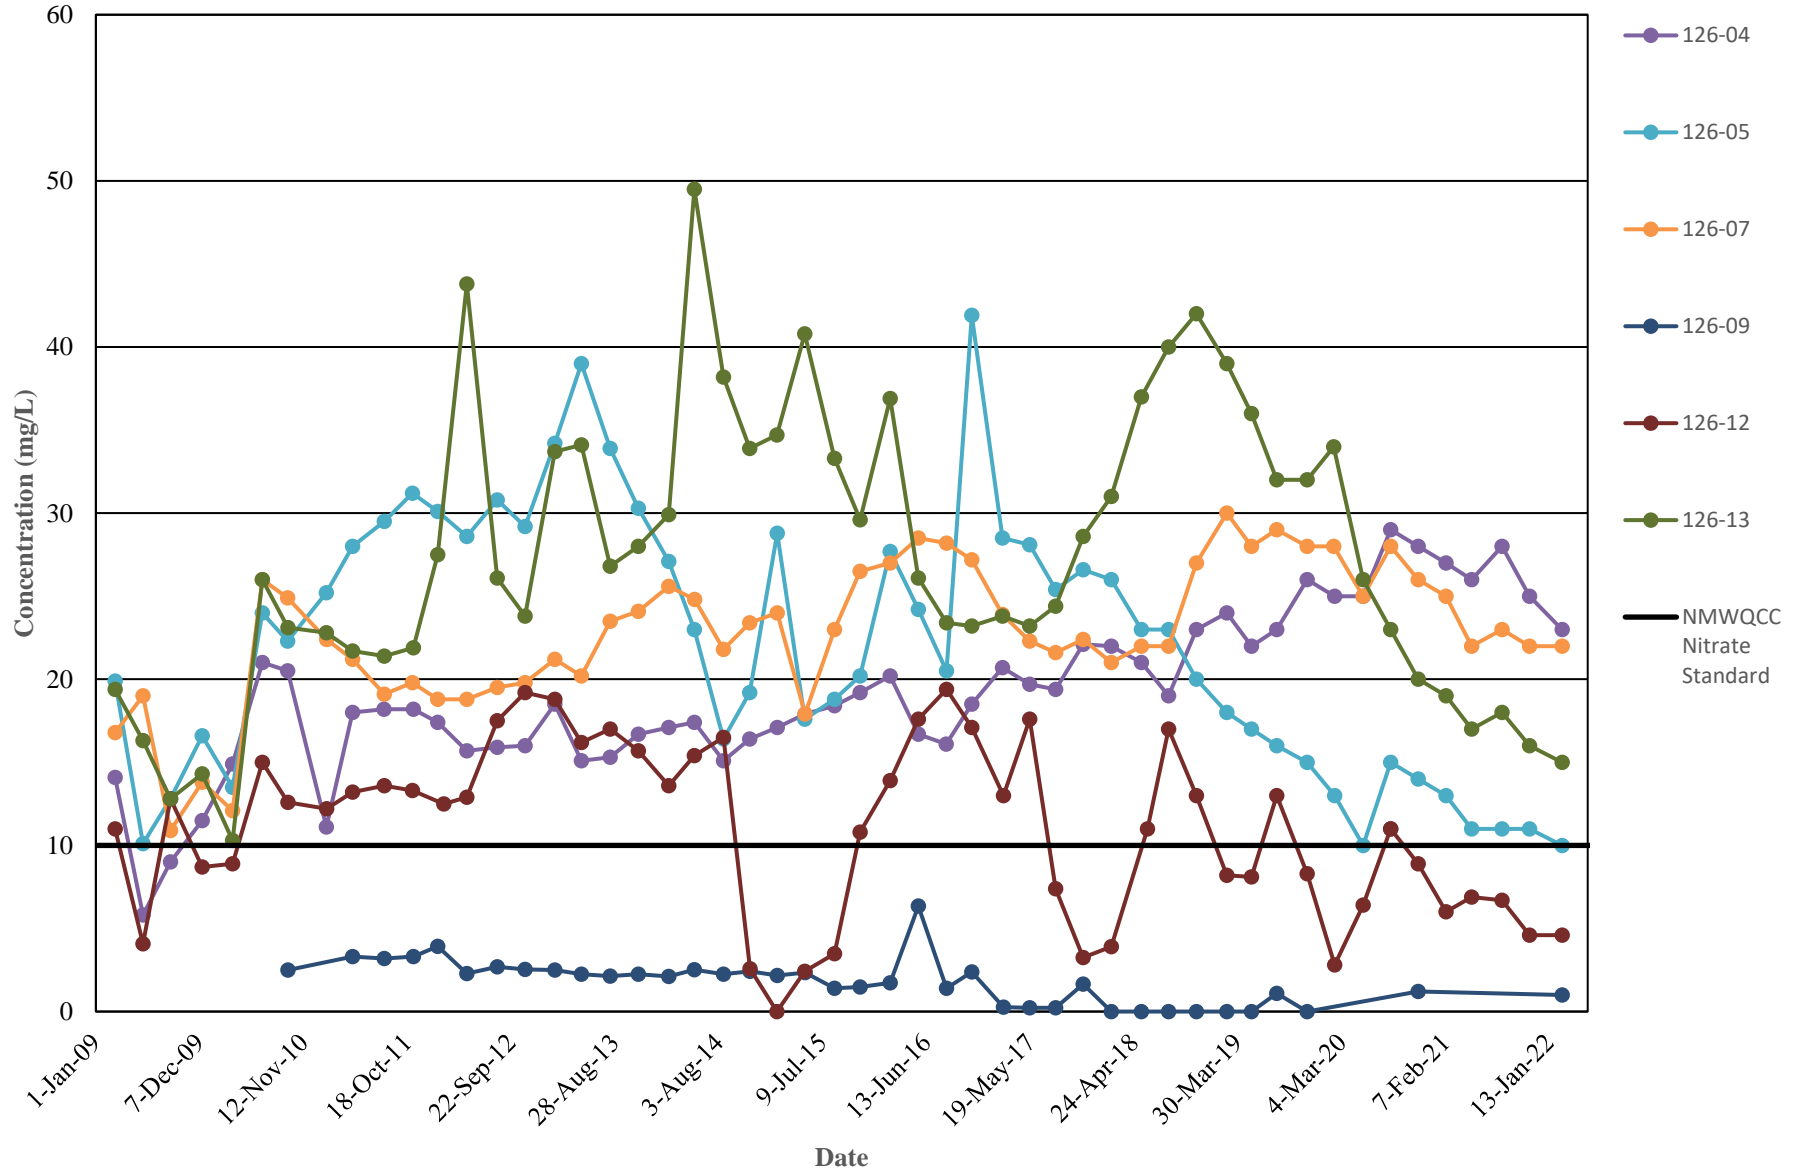

**TDS CONCENTRATION TRENDS  
SOUTHERN ABATEMENT PLAN MONITORING WELLS  
IN THE REGIONAL AQUIFER  
DONA ANA DAIRIES, DONA ANA COUNTY, NEW MEXICO**

**APPENDIX F**

**CONCENTRATION TRENDS BY AREA AND DAIRY-  
DISCHARGE PLAN WELLS**

**NITRATE CONCENTRATION TRENDS  
 NORTHERN LAND APPLICATION AREA, DISCHARGE PLAN MONITORING WELLS  
 DONA ANA DAIRIES, DONA ANA COUNTY, NEW MEXICO**

**NITRATE CONCENTRATION TRENDS**  
**ORGAN DAIRY (DEL NORTE DAIRY/DAYBREAK DAIRY) DISCHARGE PLAN MONITORING WELLS**  
**DONA ANA DAIRIES, DONA ANA COUNTY, NEW MEXICO**