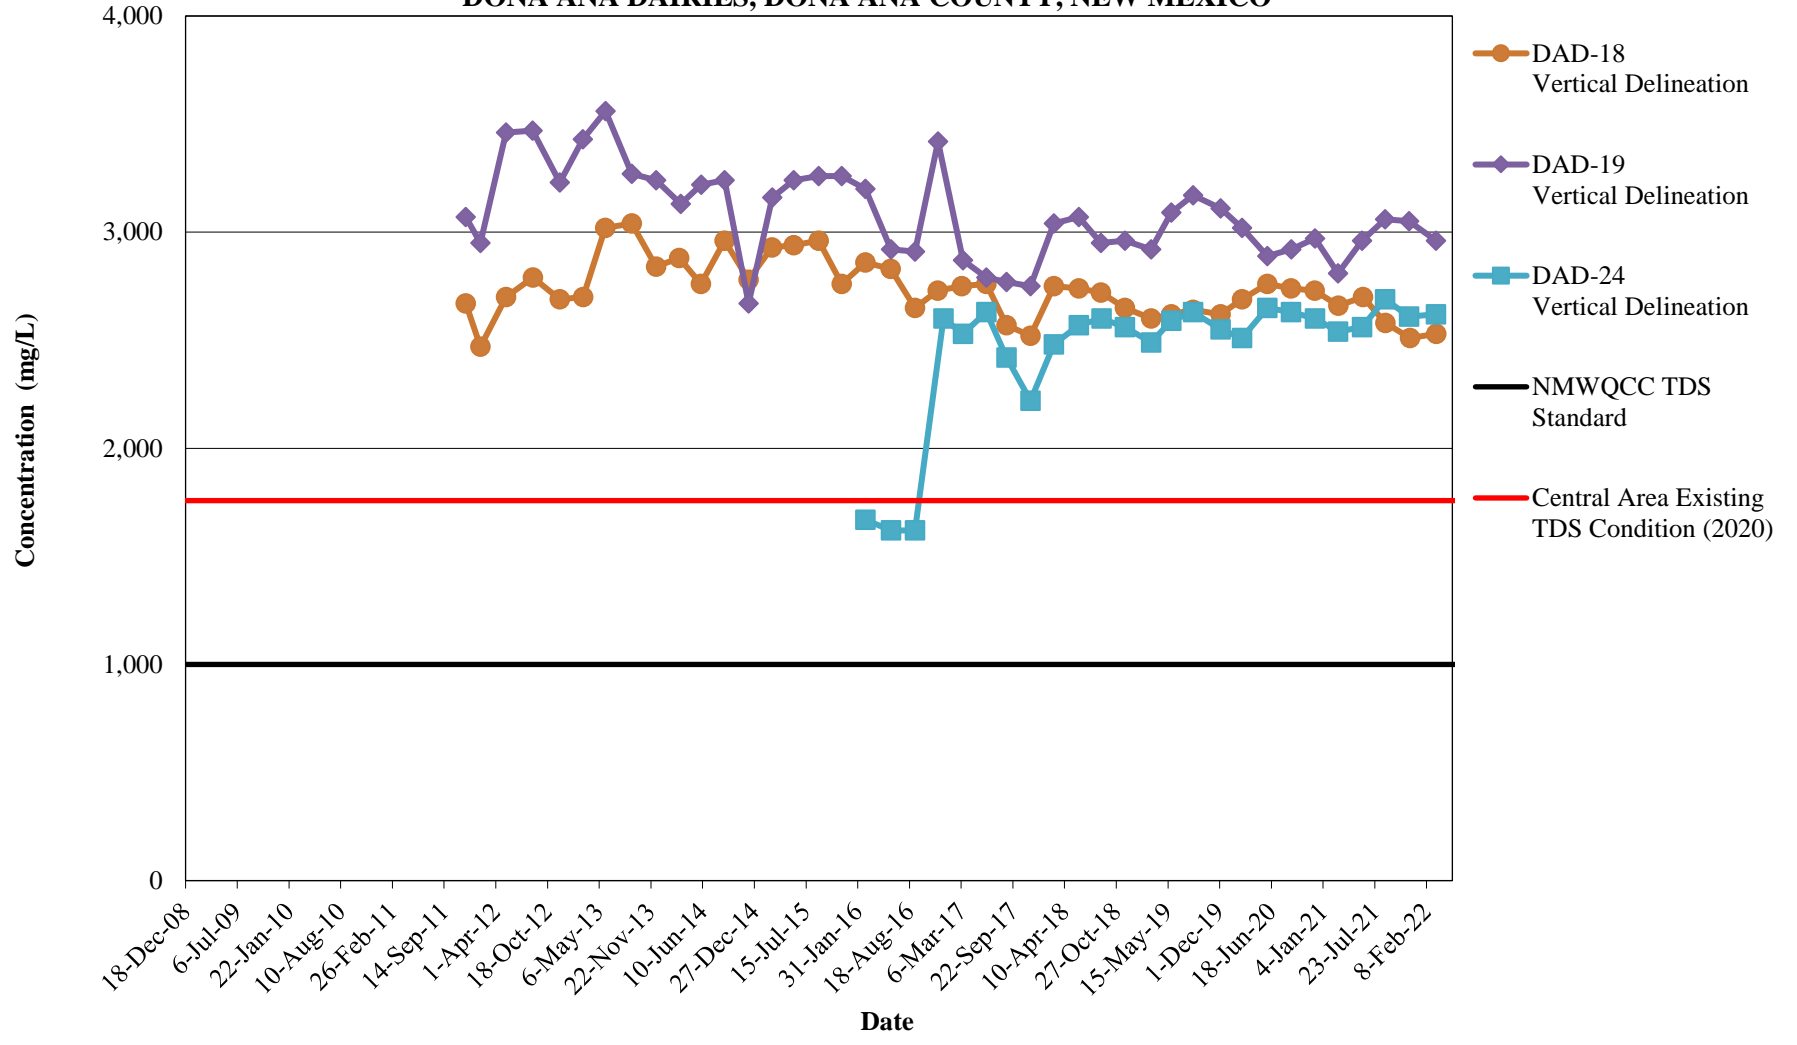

**TDS CONCENTRATION TRENDS
CENTRAL ABATEMENT PLAN MONITORING WELLS -
VERTICAL DELINEATION
DONA ANA DAIRIES, DONA ANA COUNTY, NEW MEXICO**