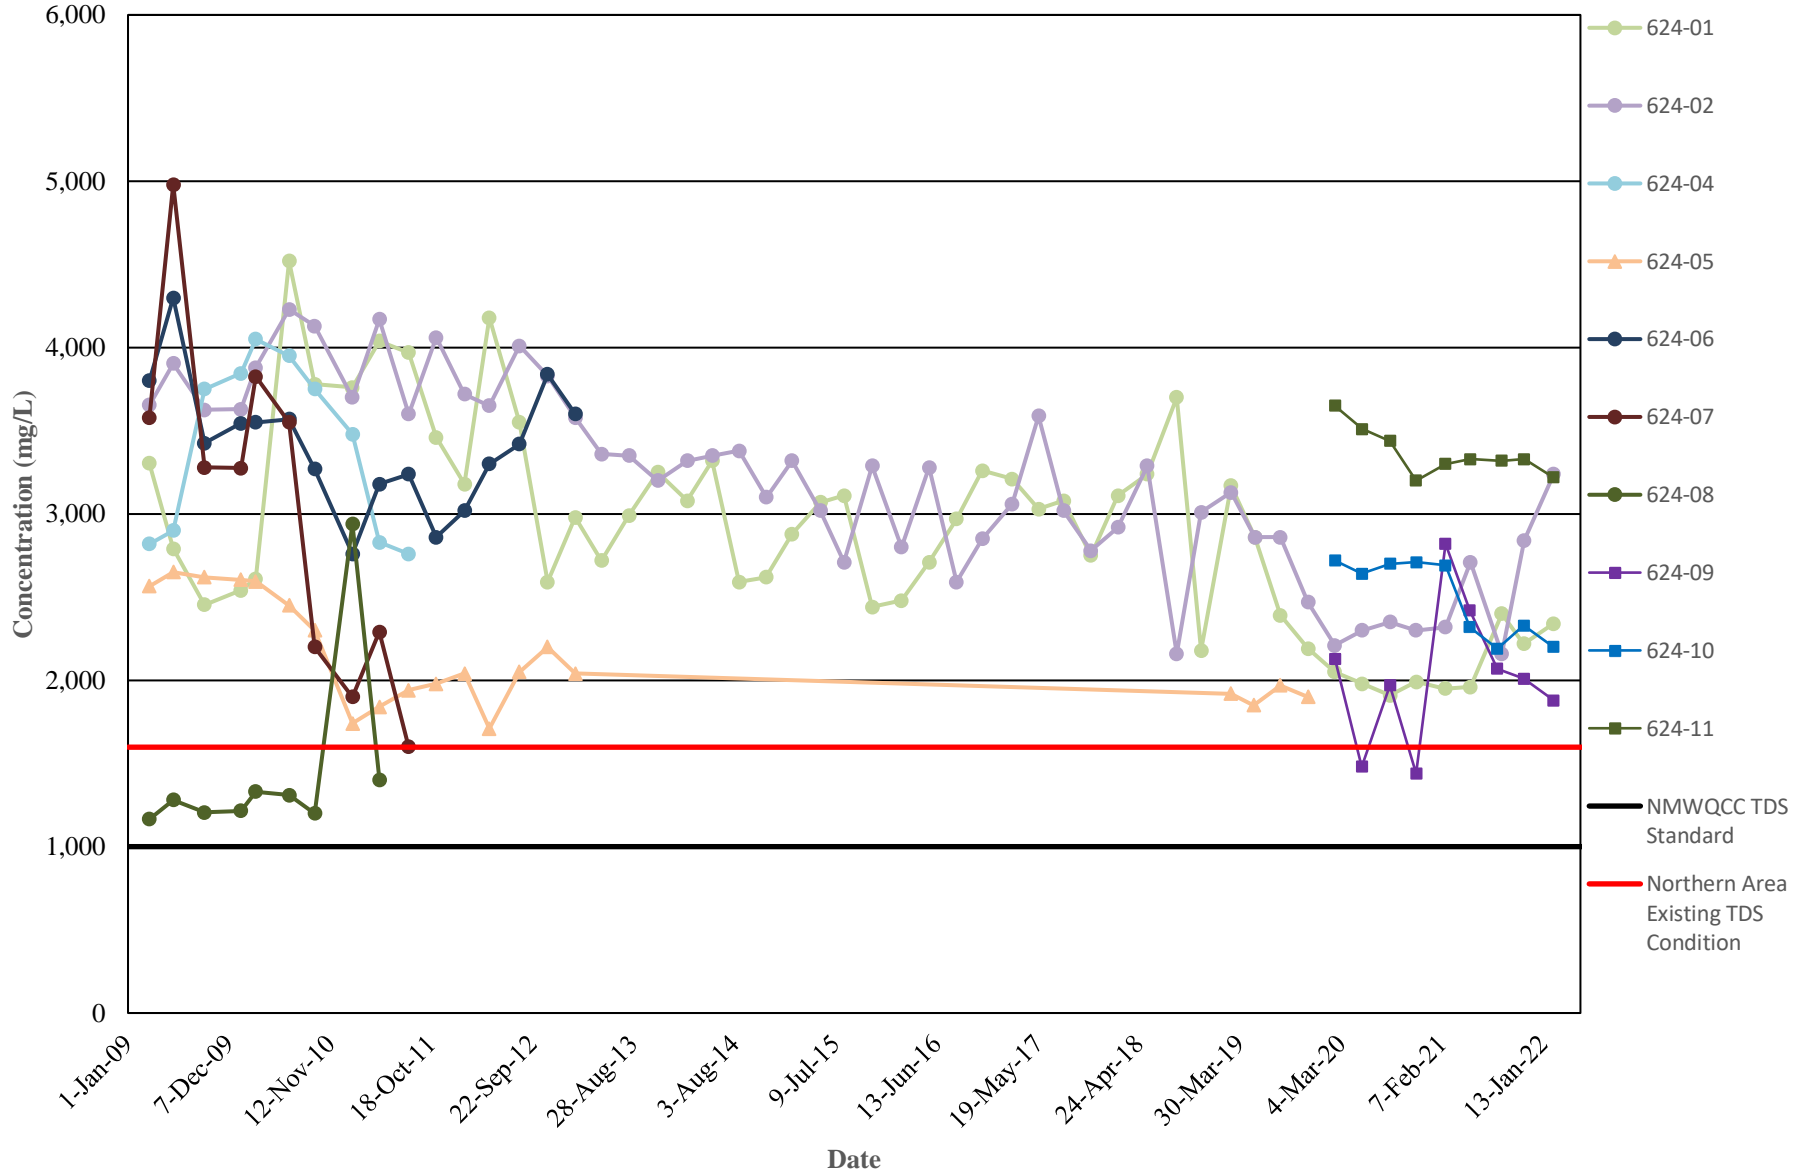

TDS CONCENTRATION TRENDS
DOMINGUEZ DISCHARGE PLAN MONITORING WELLS
DONA ANA DAIRIES, DONA ANA COUNTY, NEW MEXICO