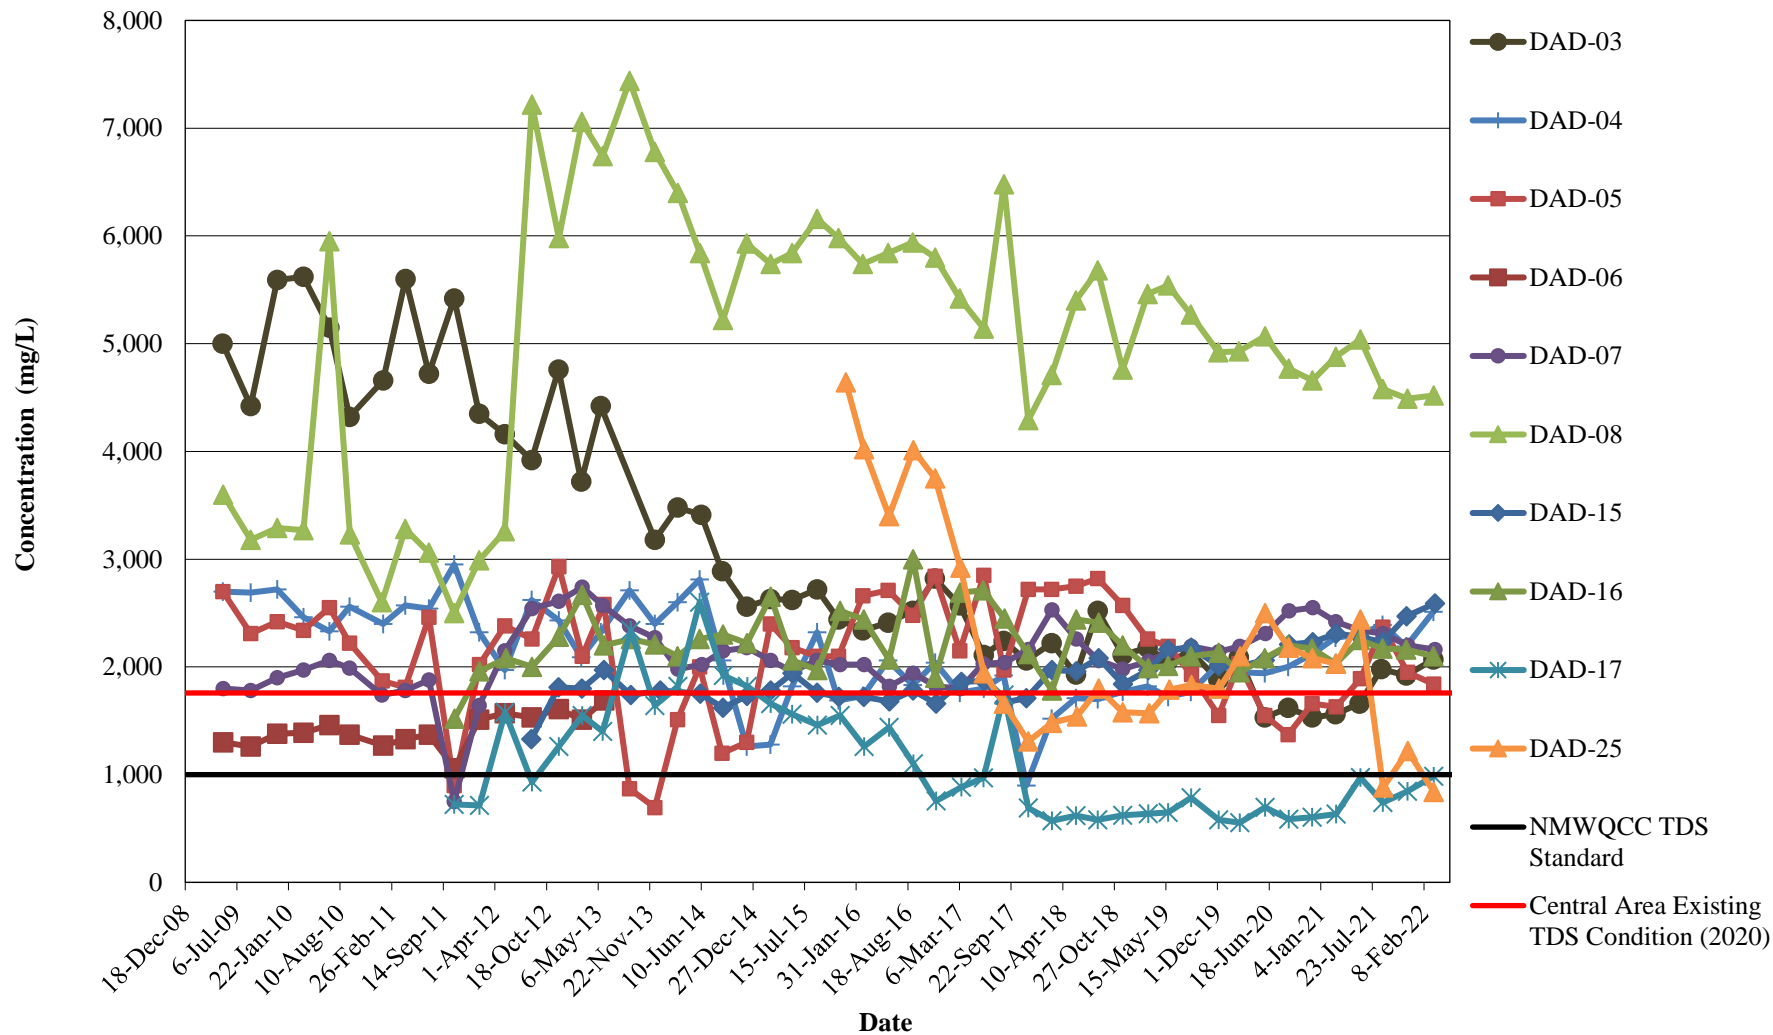

**TDS CONCENTRATION TRENDS
CENTRAL ABATEMENT PLAN MONITORING WELLS
DONA ANA DAIRIES, DONA ANA COUNTY, NEW MEXICO**