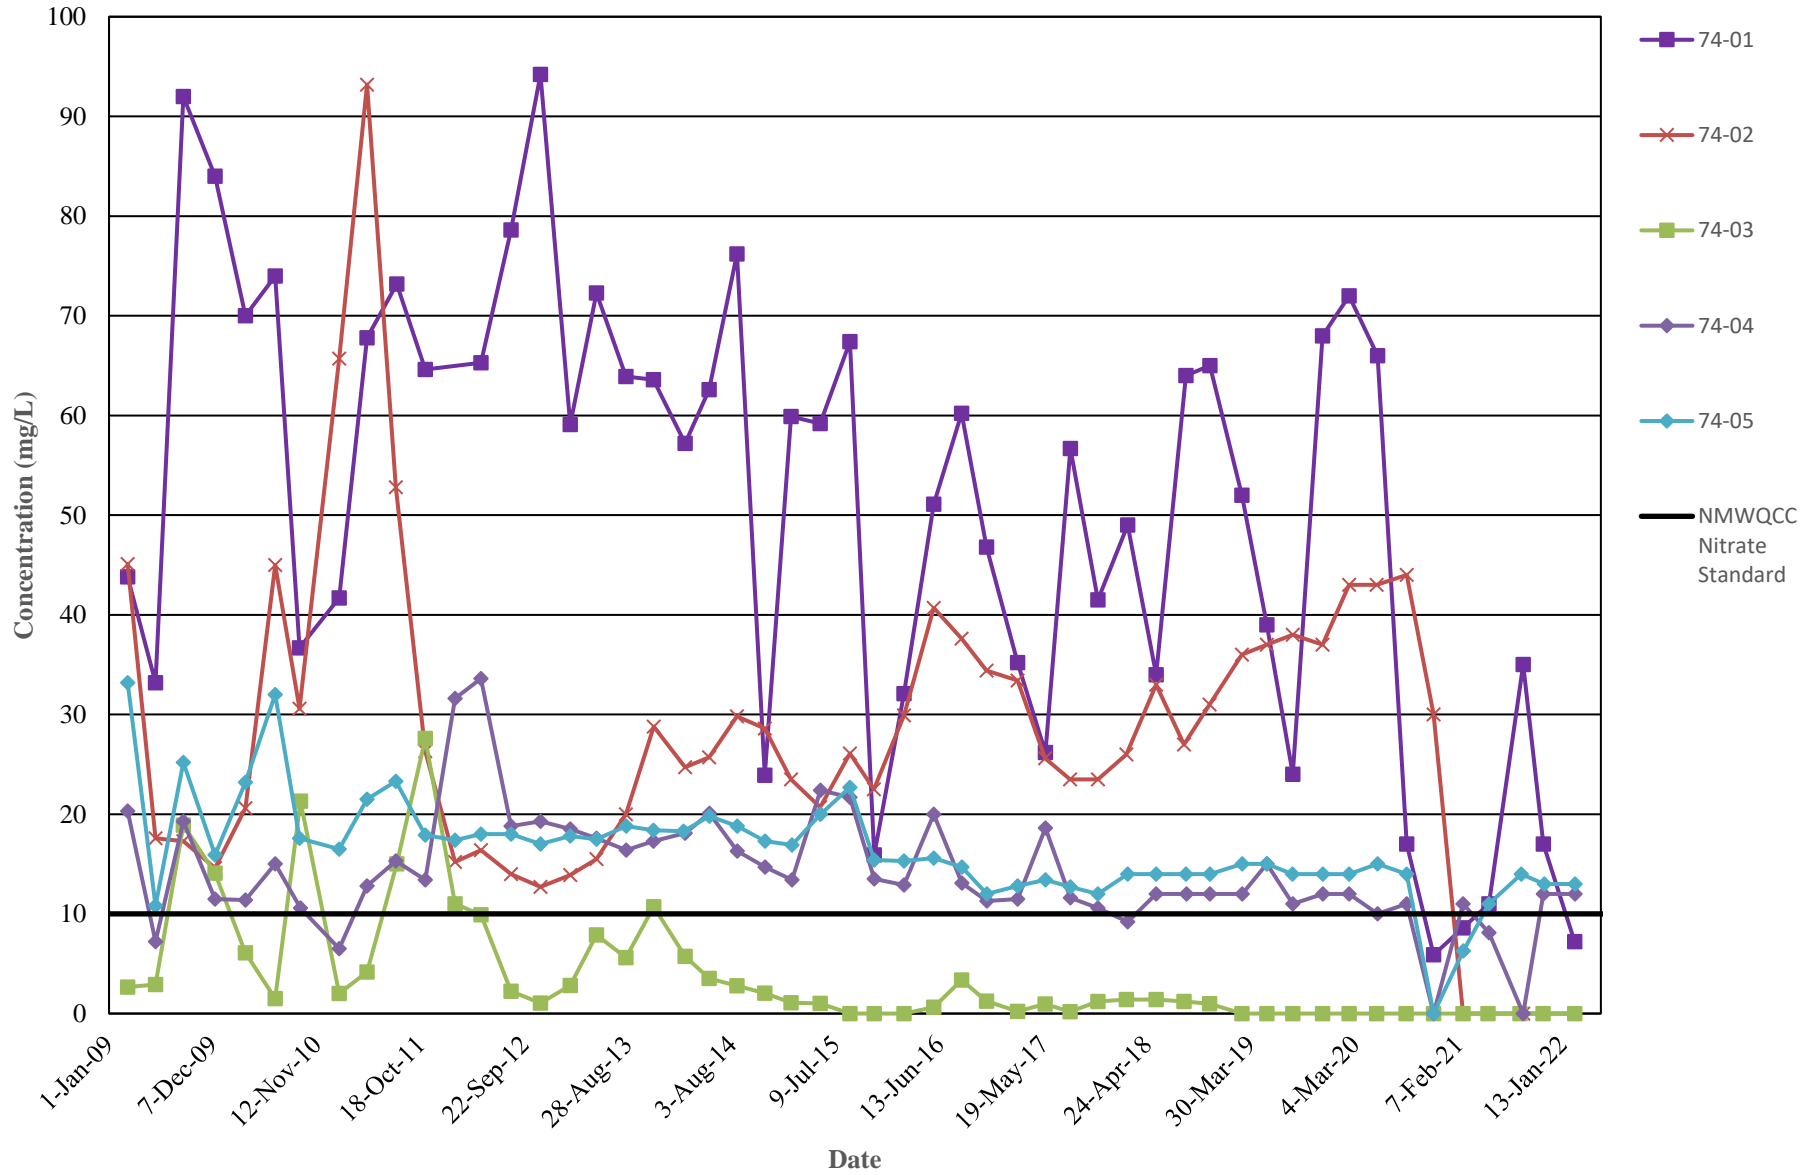

**NITRATE CONCENTRATION TRENDS
BUENA VISTA DAIRY II DISCHARGE PLAN MONITORING WELLS
DONA ANA DAIRIES, DONA ANA COUNTY, NEW MEXICO**