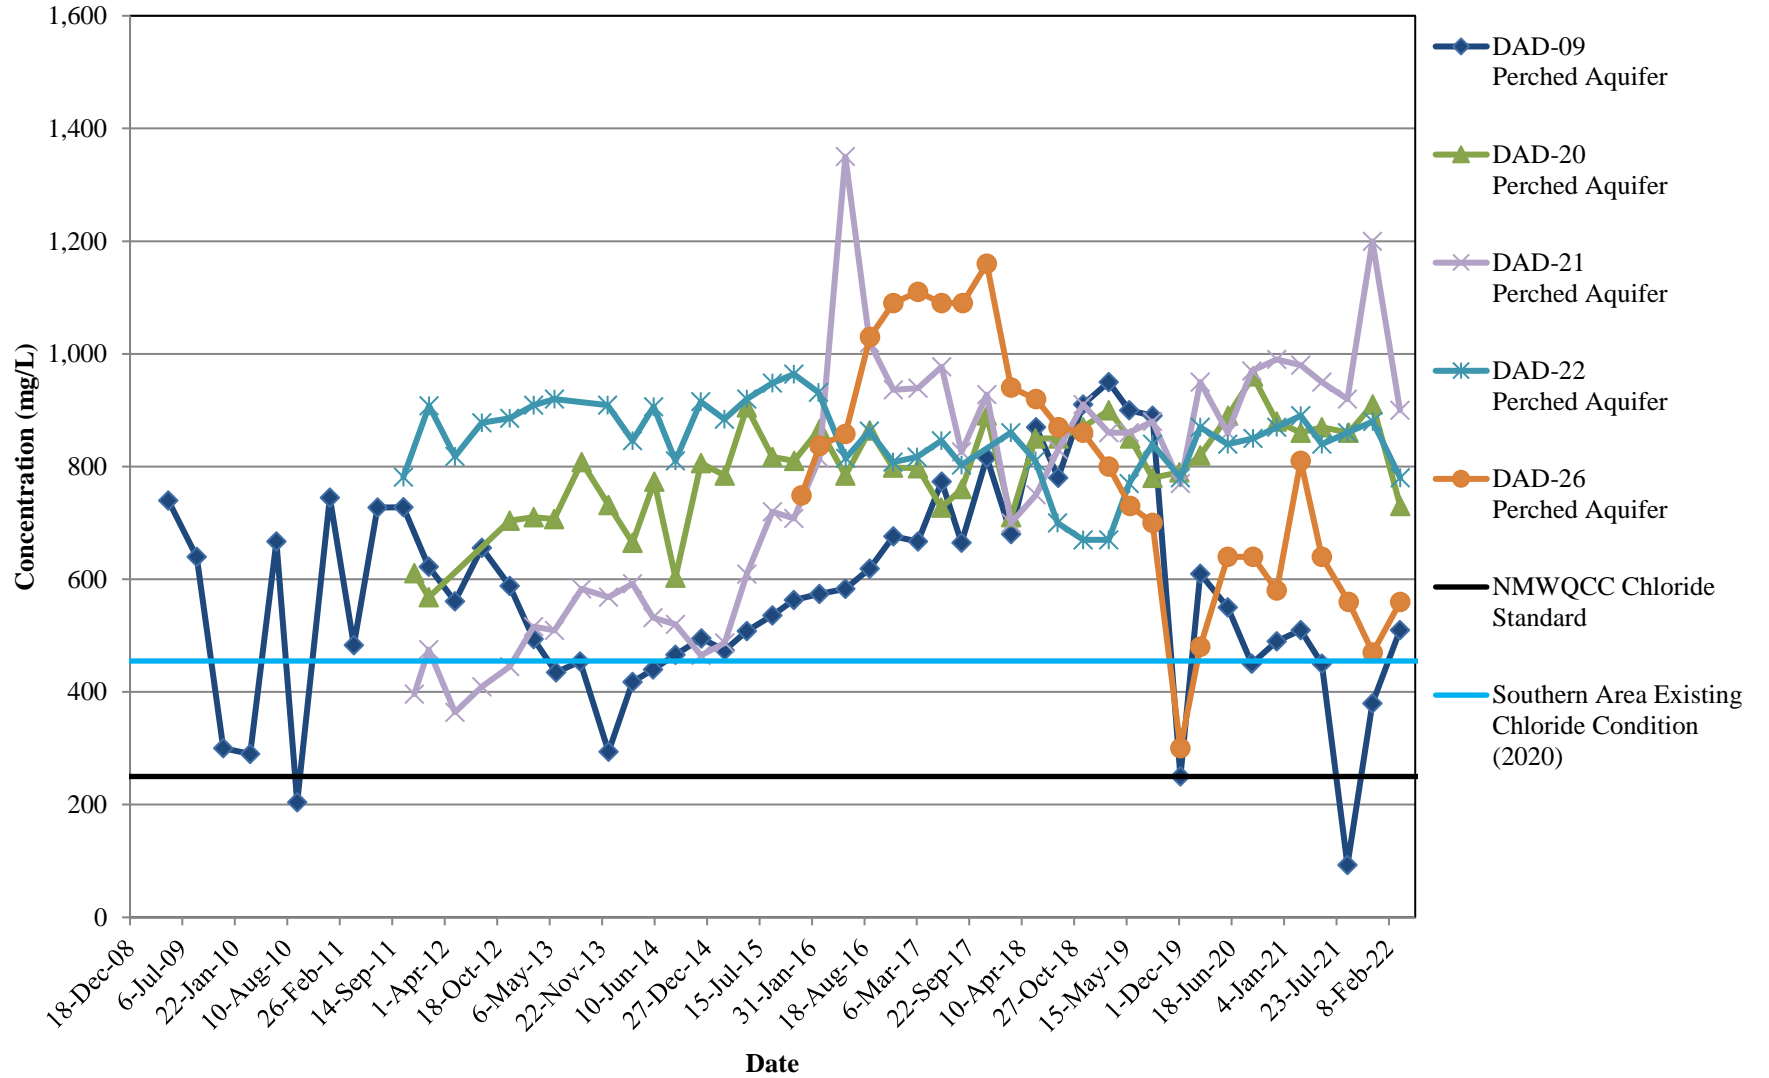

**CHLORIDE CONCENTRATION TRENDS
SOUTHERN ABATEMENT PLAN MONITORING WELLS
IN THE PERCHED AQUIFER
DONA ANA DAIRIES, DONA ANA COUNTY, NEW MEXICO**