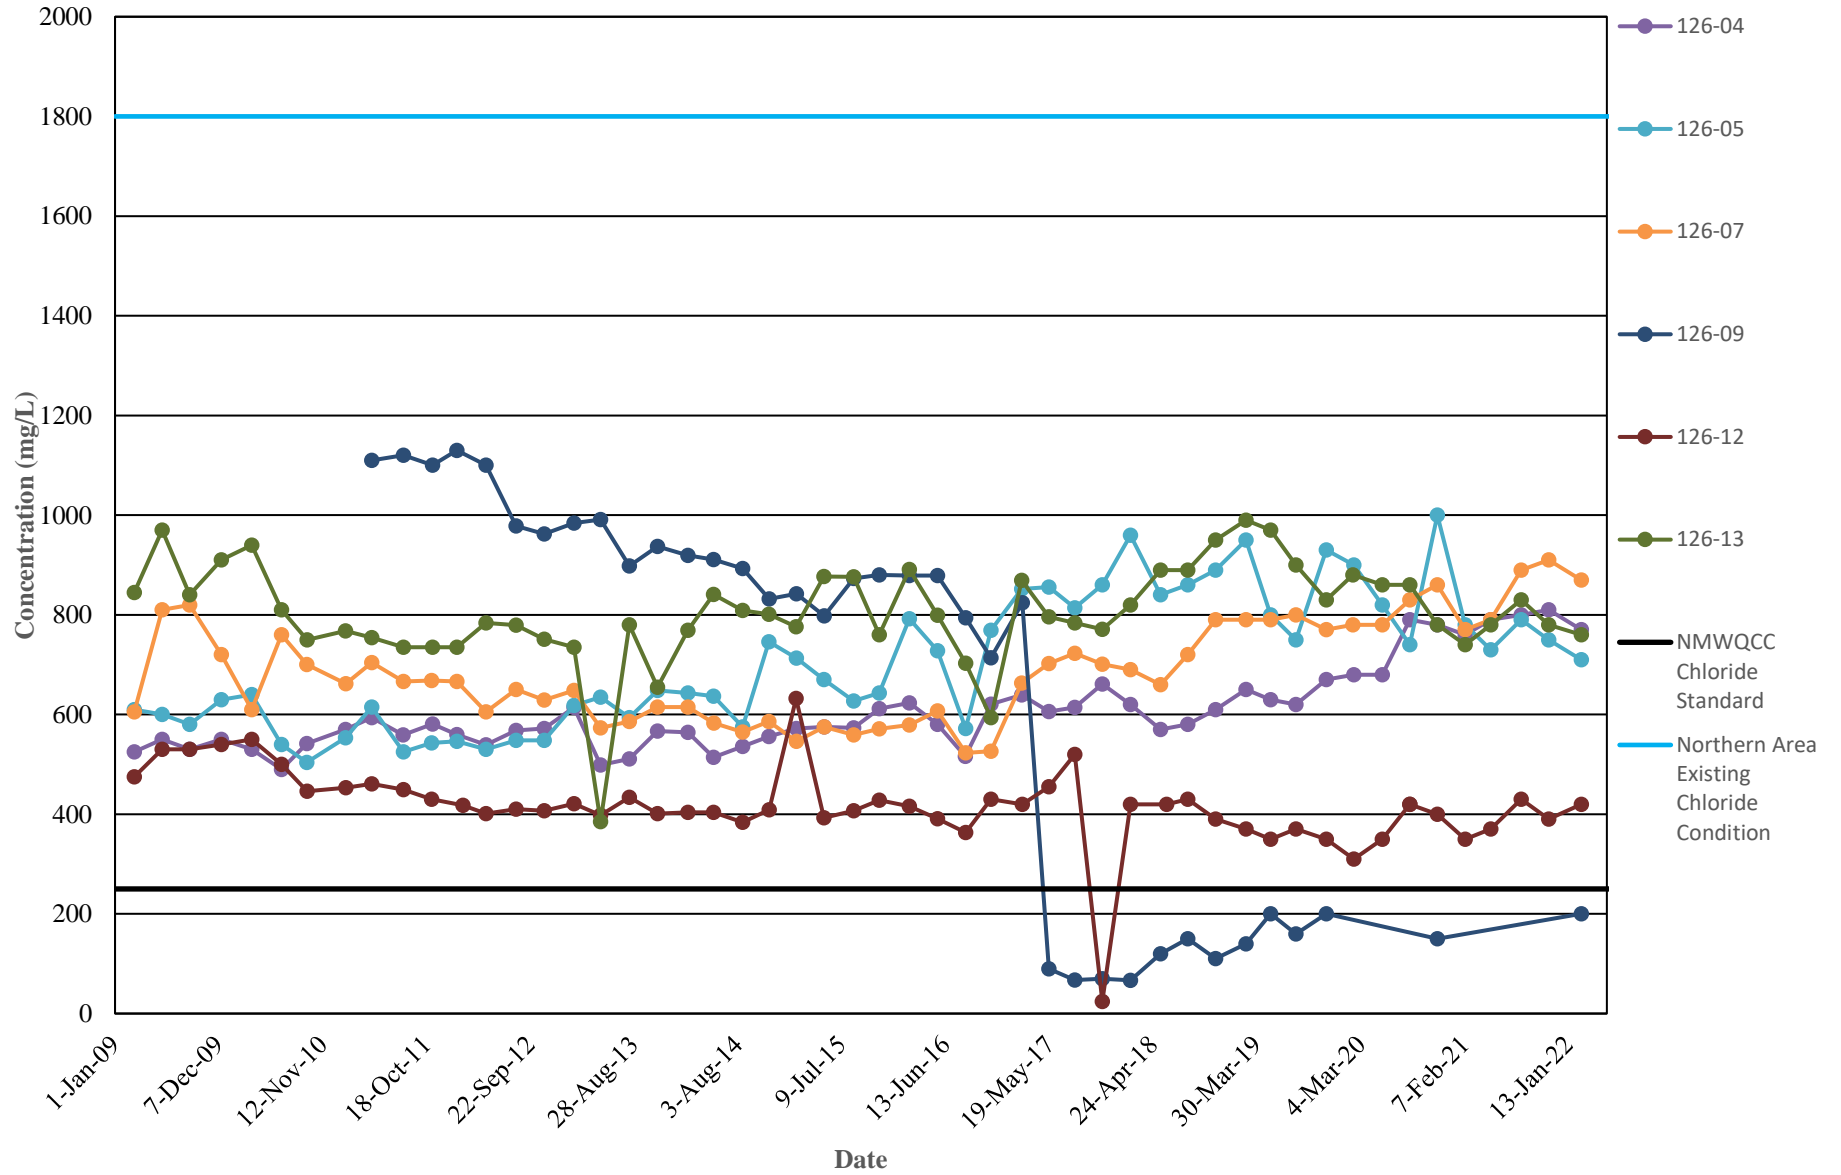

CHLORIDE CONCENTRATION TRENDS
ORGAN DAIRY (DEL NORTE DAIRY/DAYBREAD DAIRY) DISCHARGE PLAN MONITORING WELLS
DONA ANA DAIRIES, DONA ANA COUNTY, NEW MEXICO