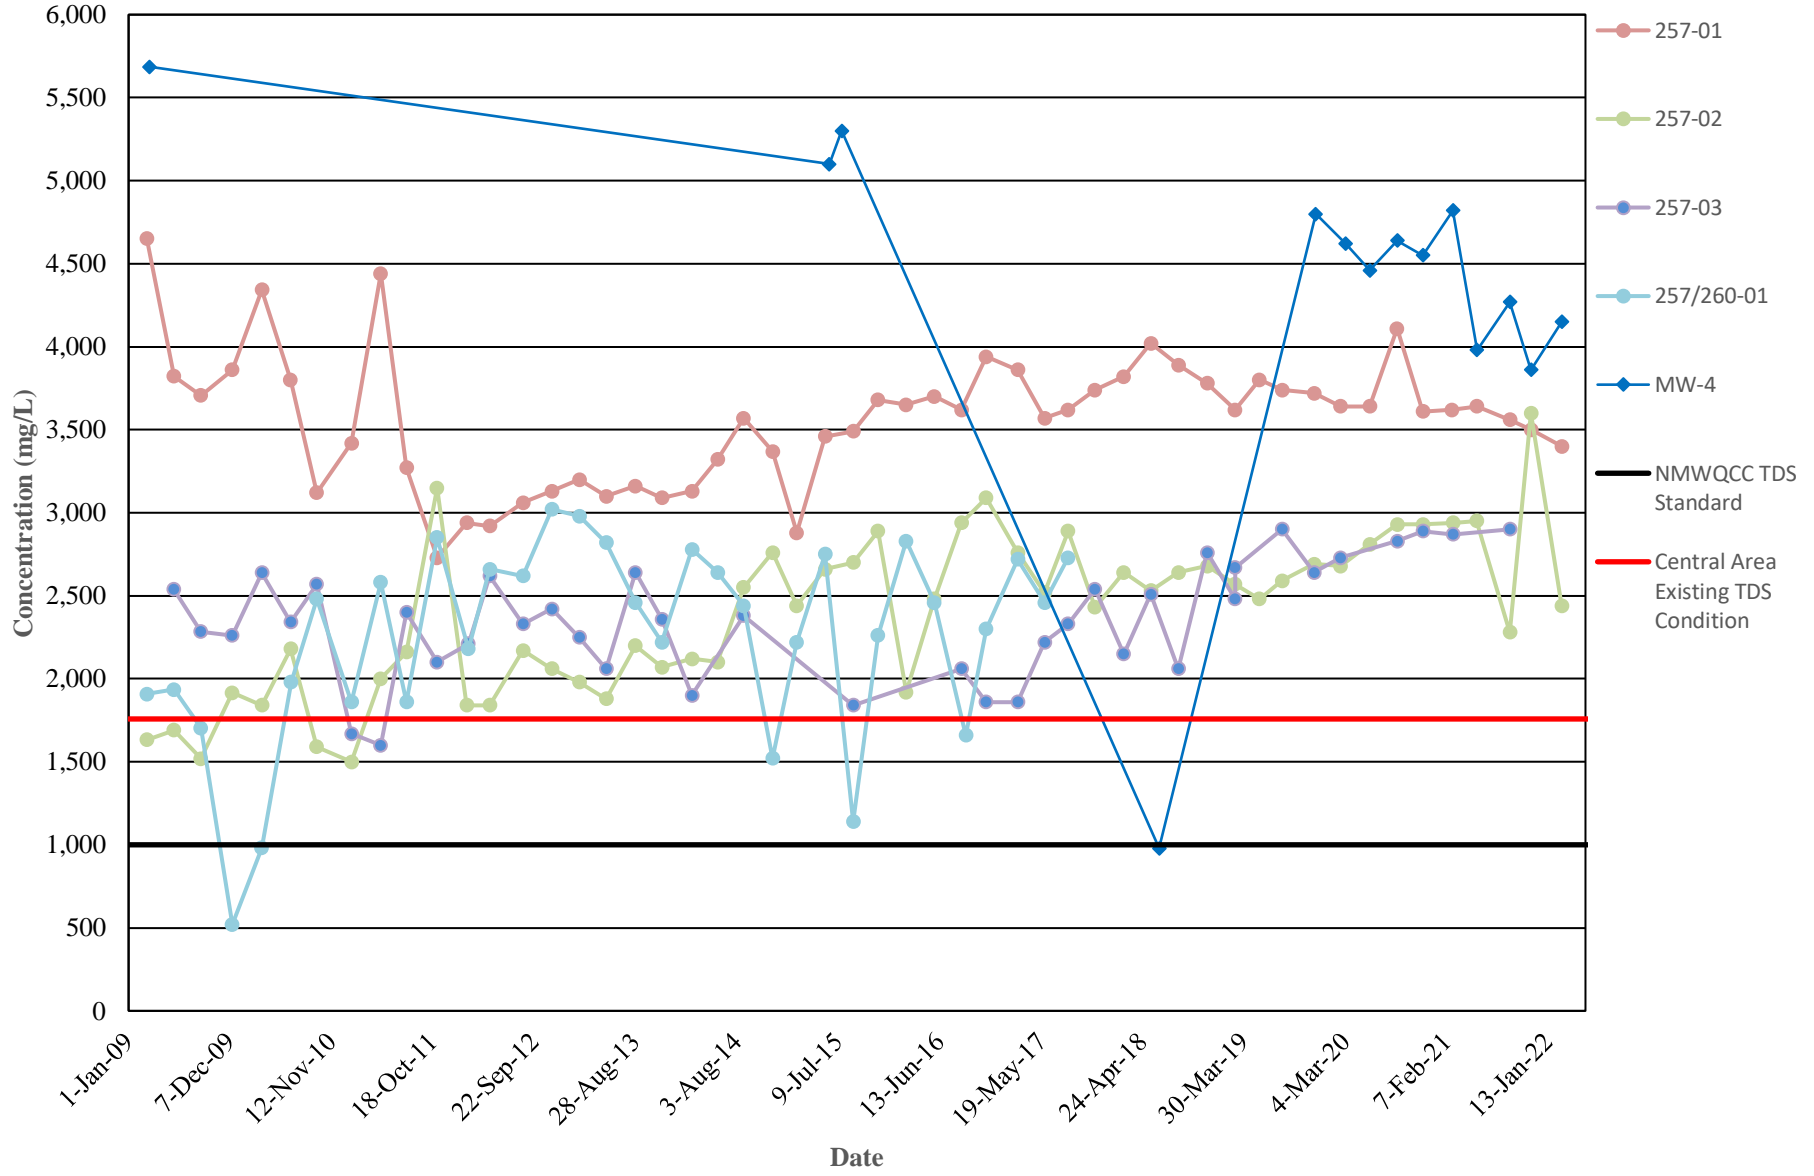

TDS CONCENTRATION TRENDS
SUNSET/DESERT LAND DAIRY DISCHARGE PLAN MONITORING WELLS
DONA ANA DAIRIES, DONA ANA COUNTY, NEW MEXICO