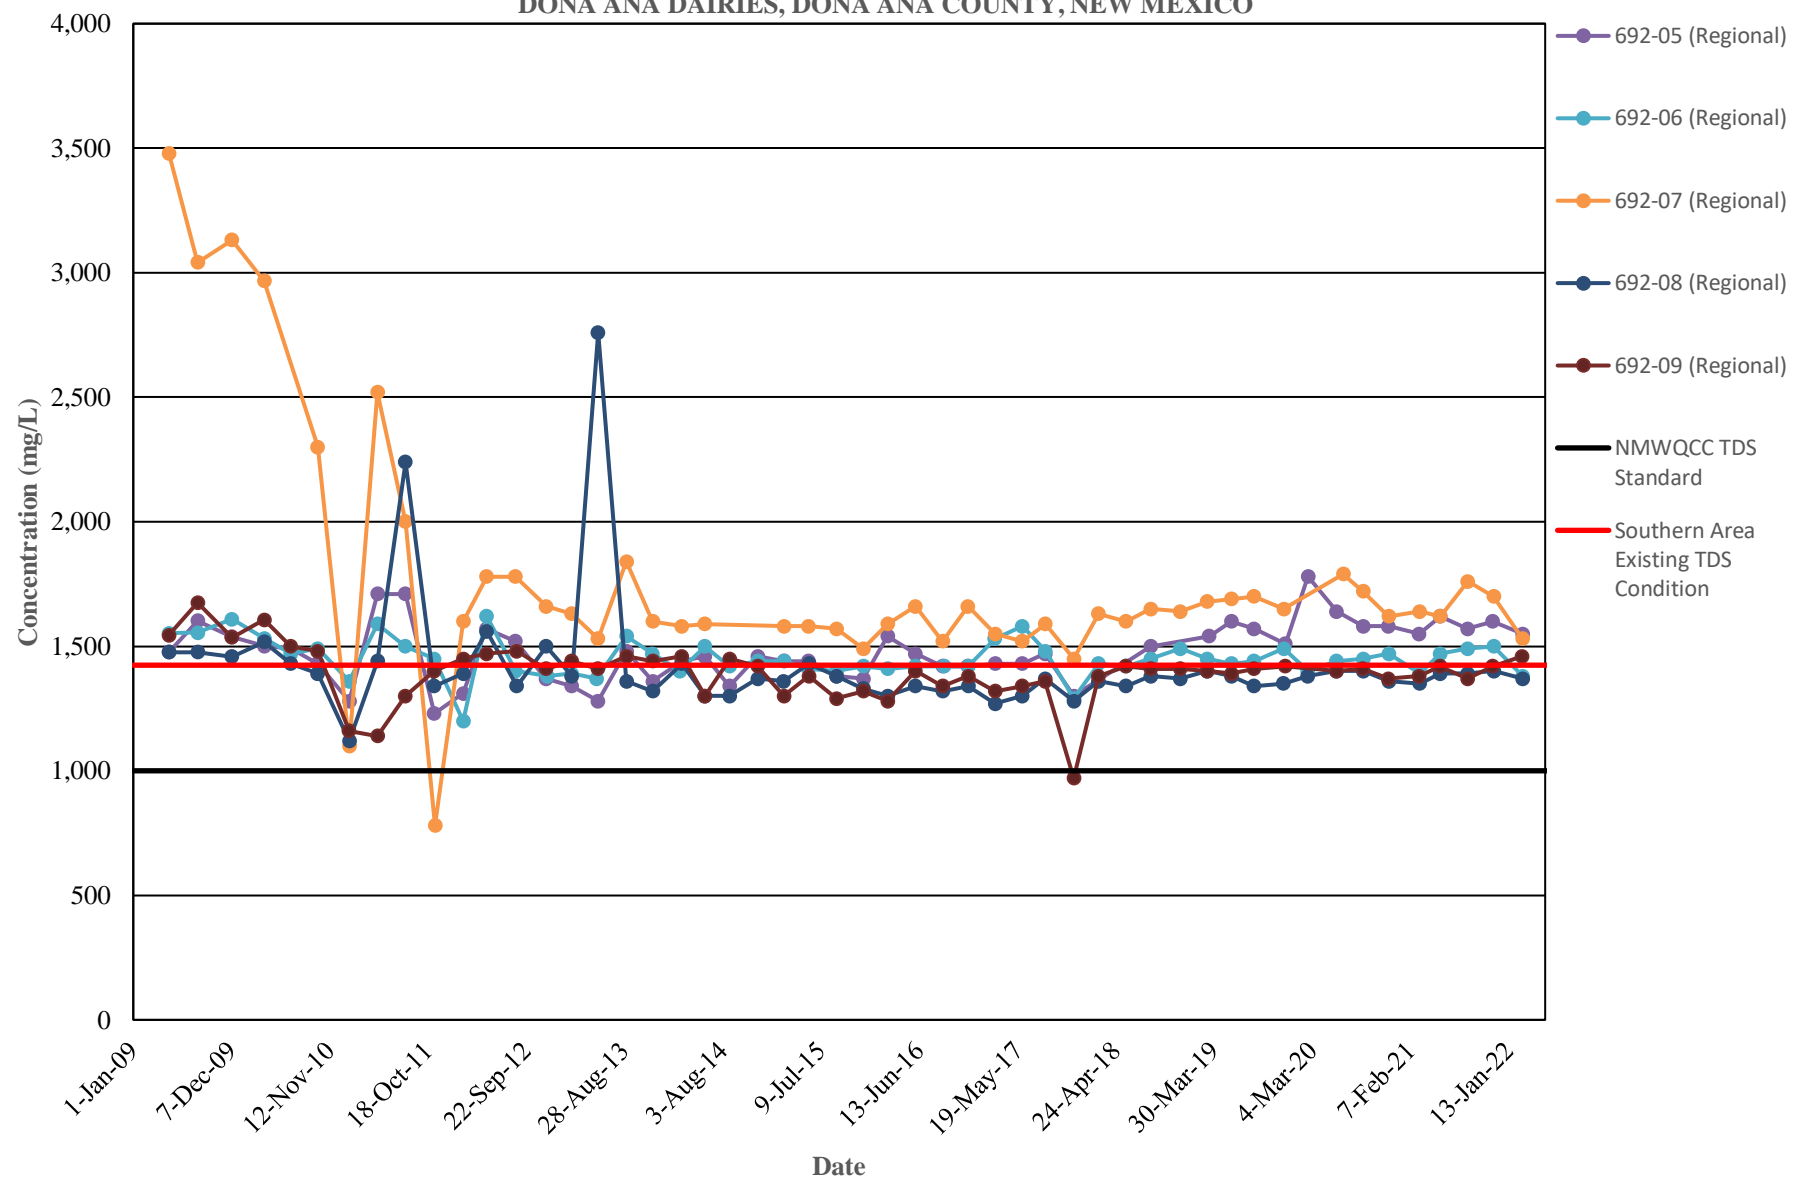

**TDS CONCENTRATION TRENDS
SOUTHERN AREA (DEL ORO DAIRY) DISCHARGE PLAN MONITORING WELLS
IN THE REGIONAL AQUIFER
DONA ANA DAIRIES, DONA ANA COUNTY, NEW MEXICO**