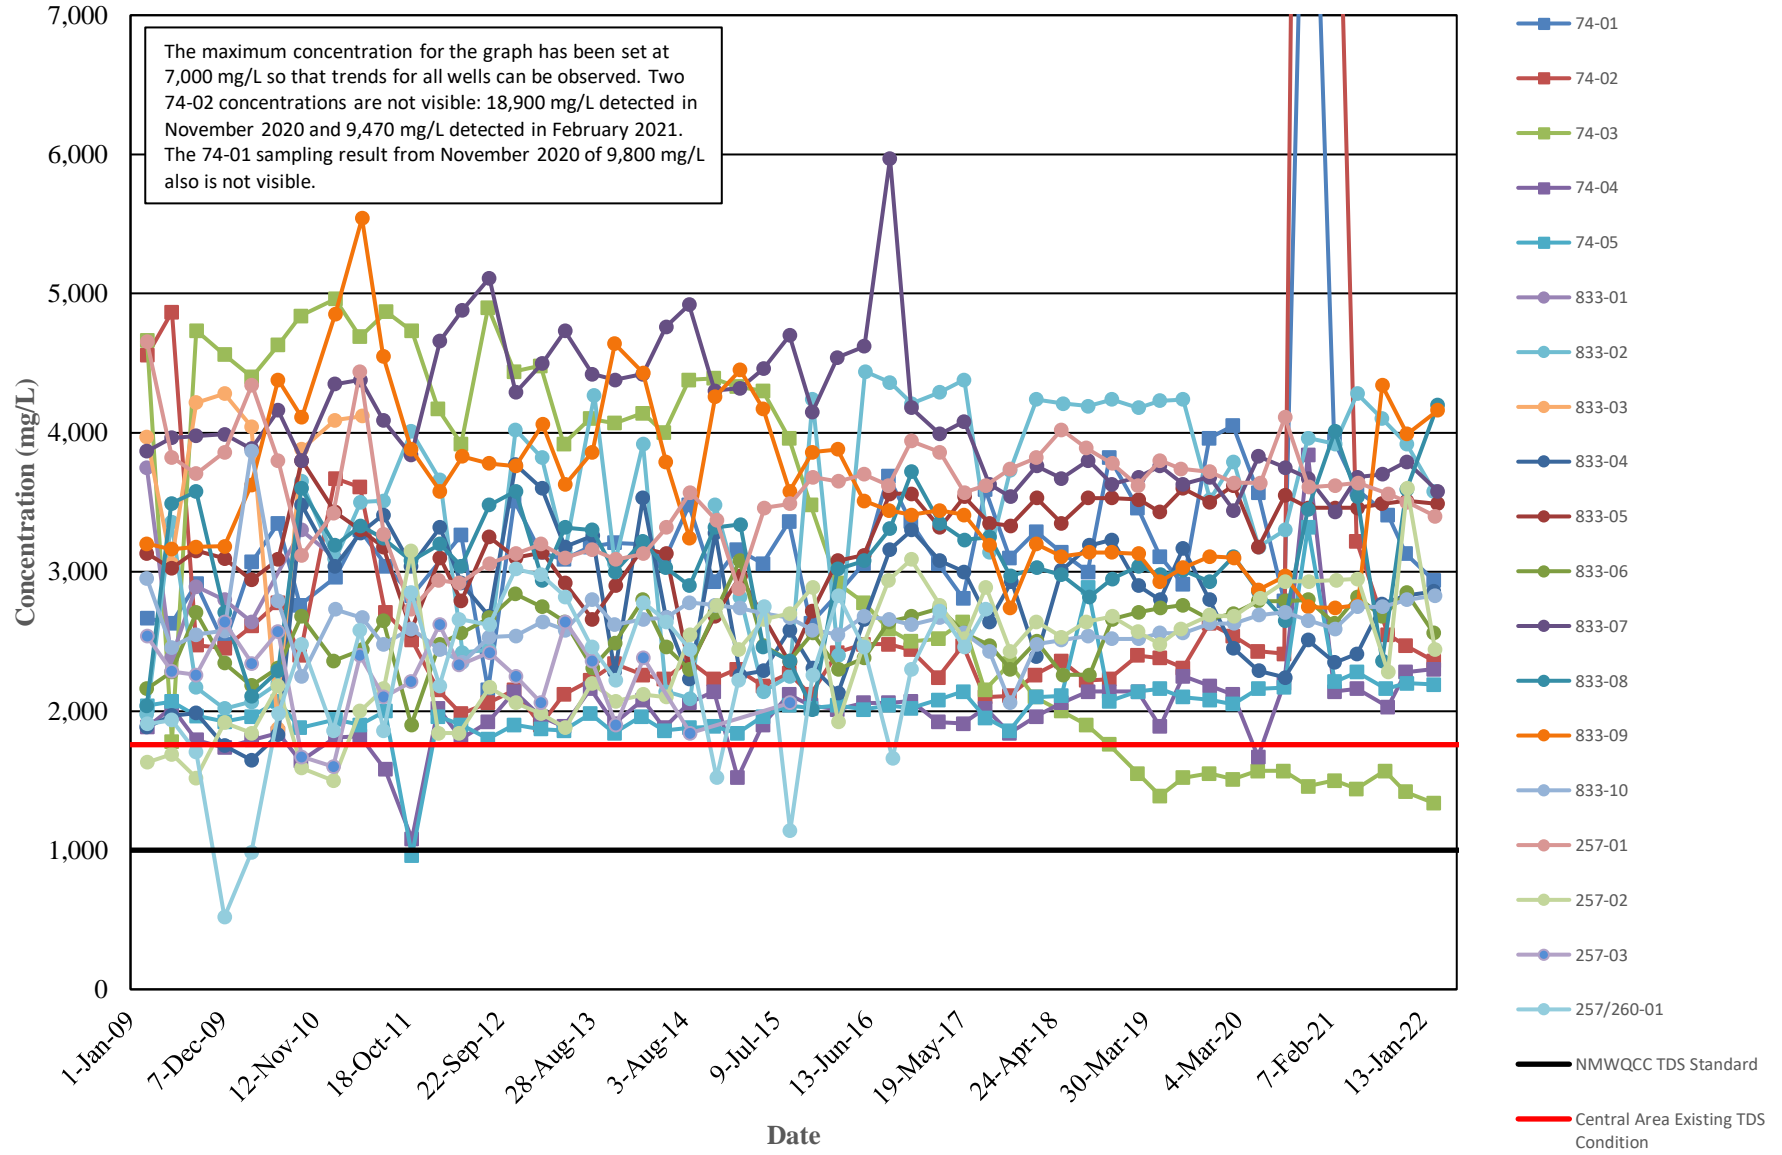

TDS CONCENTRATION TRENDS
ALL CENTRAL AREA DISCHARGE PLAN MONITORING WELLS
DONA ANA DAIRIES, DONA ANA COUNTY, NEW MEXICO