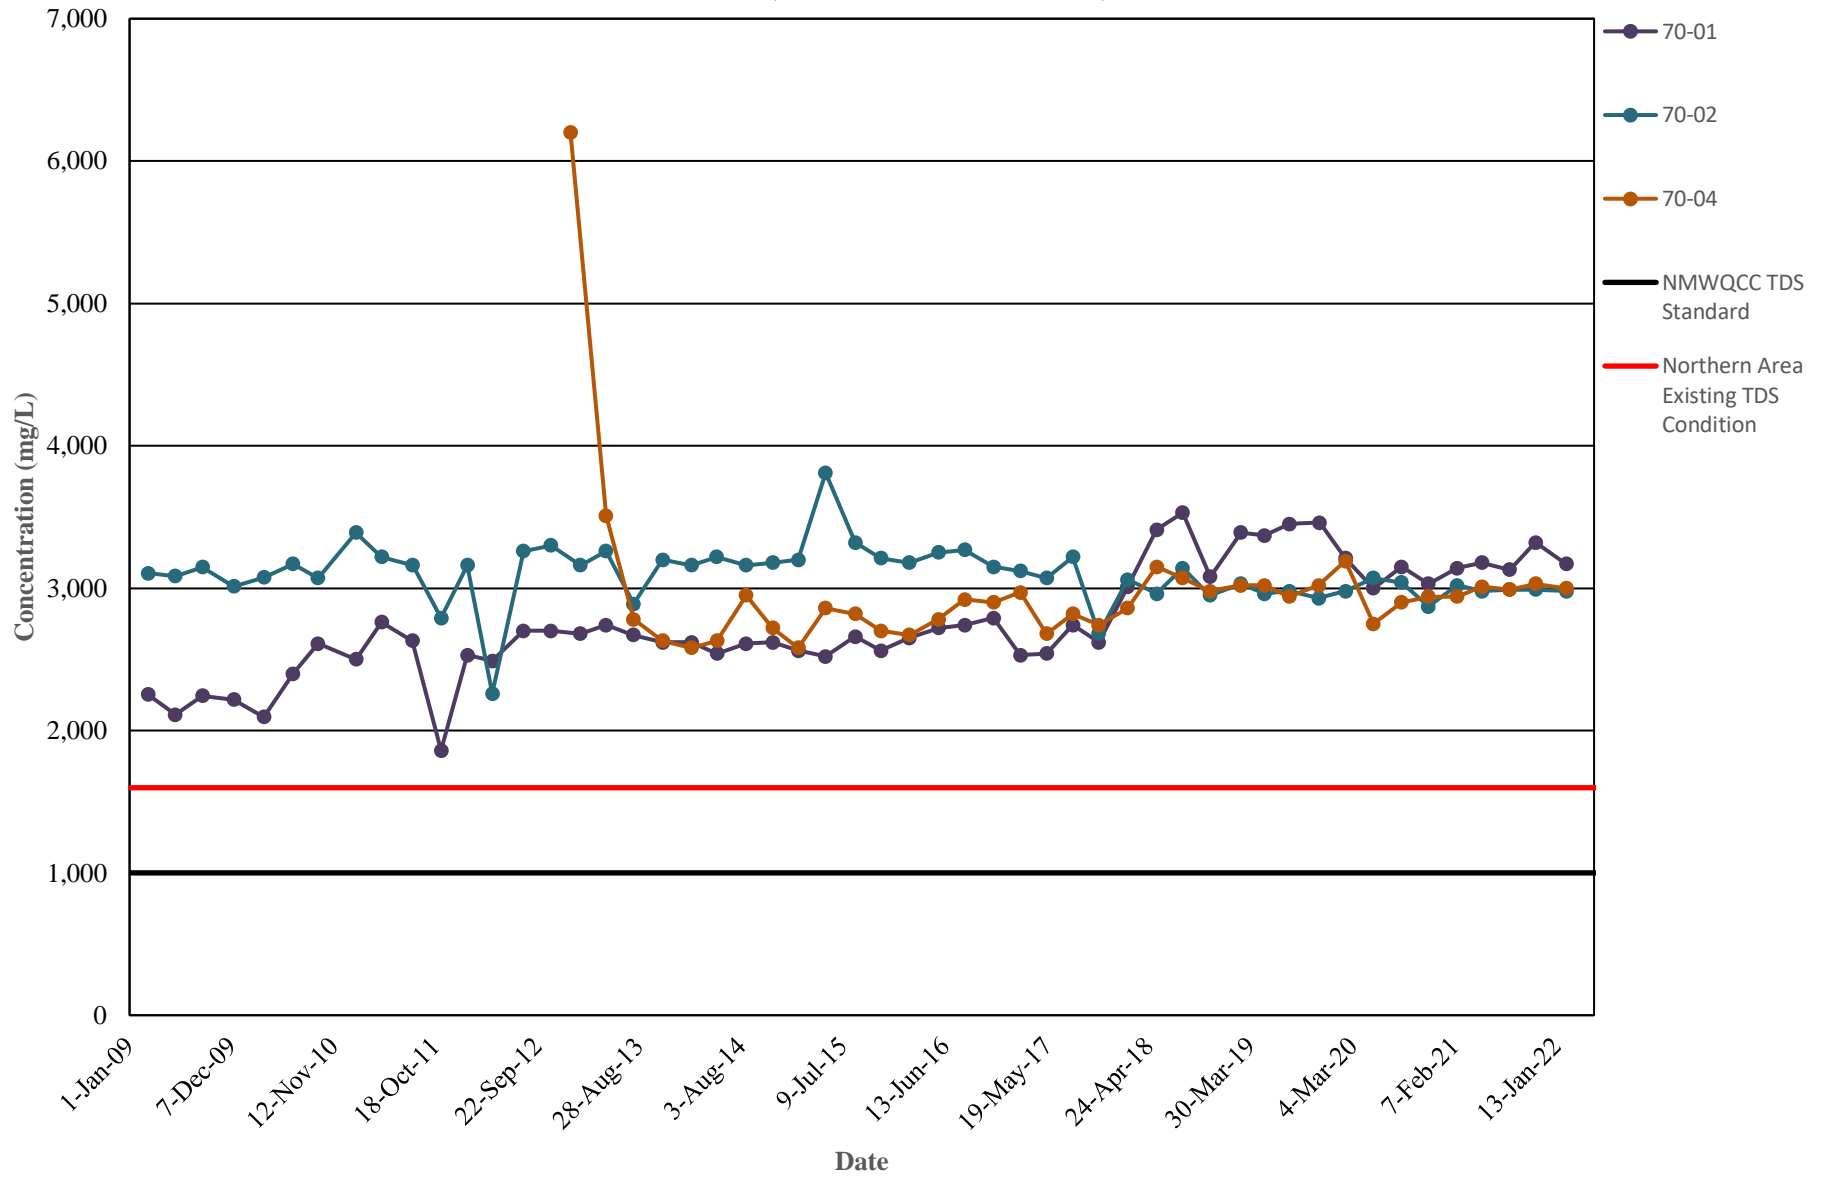

TDS CONCENTRATION TRENDS
MOUNTAIN VIEW DAIRY DISCHARGE PLAN MONITORING WELLS
DONA ANA DAIRIES, DONA ANA COUNTY, NEW MEXICO