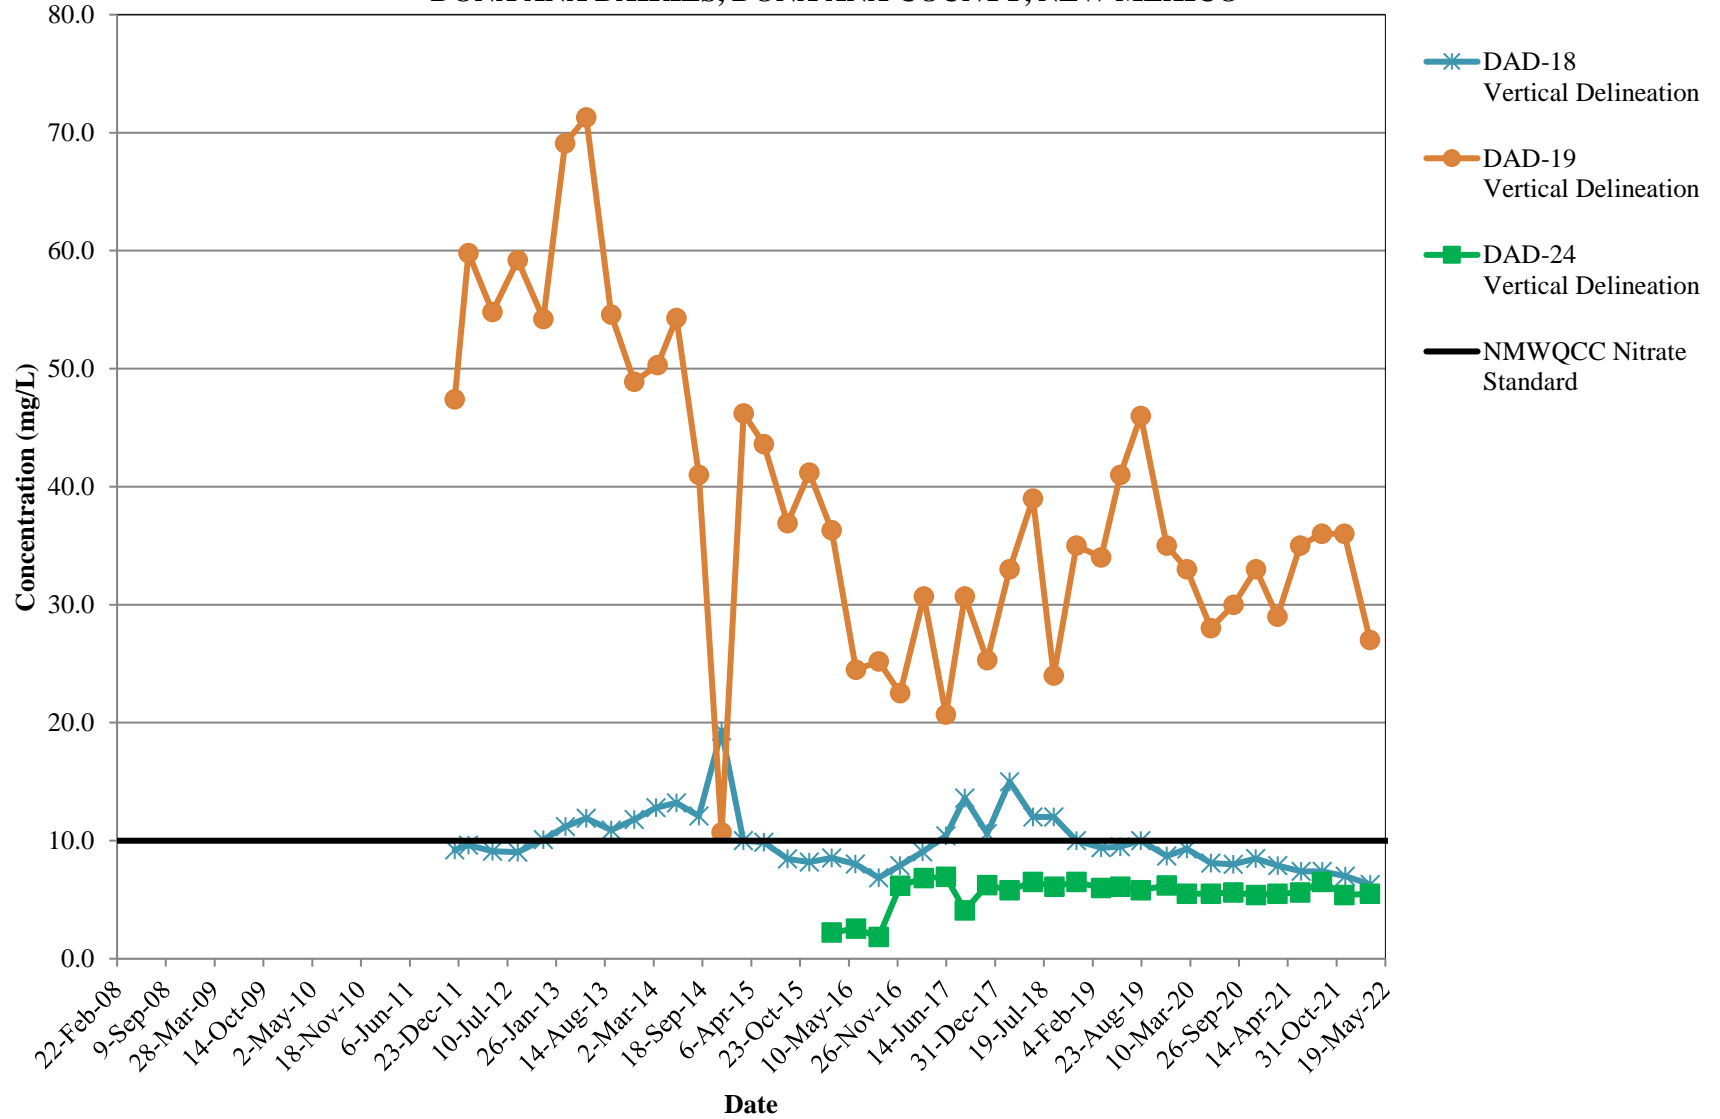

**NITRATE CONCENTRATION TRENDS
CENTRAL ABATEMENT PLAN MONITORING WELLS -
VERTICAL DELINEATION
DONA ANA DAIRIES, DONA ANA COUNTY, NEW MEXICO**