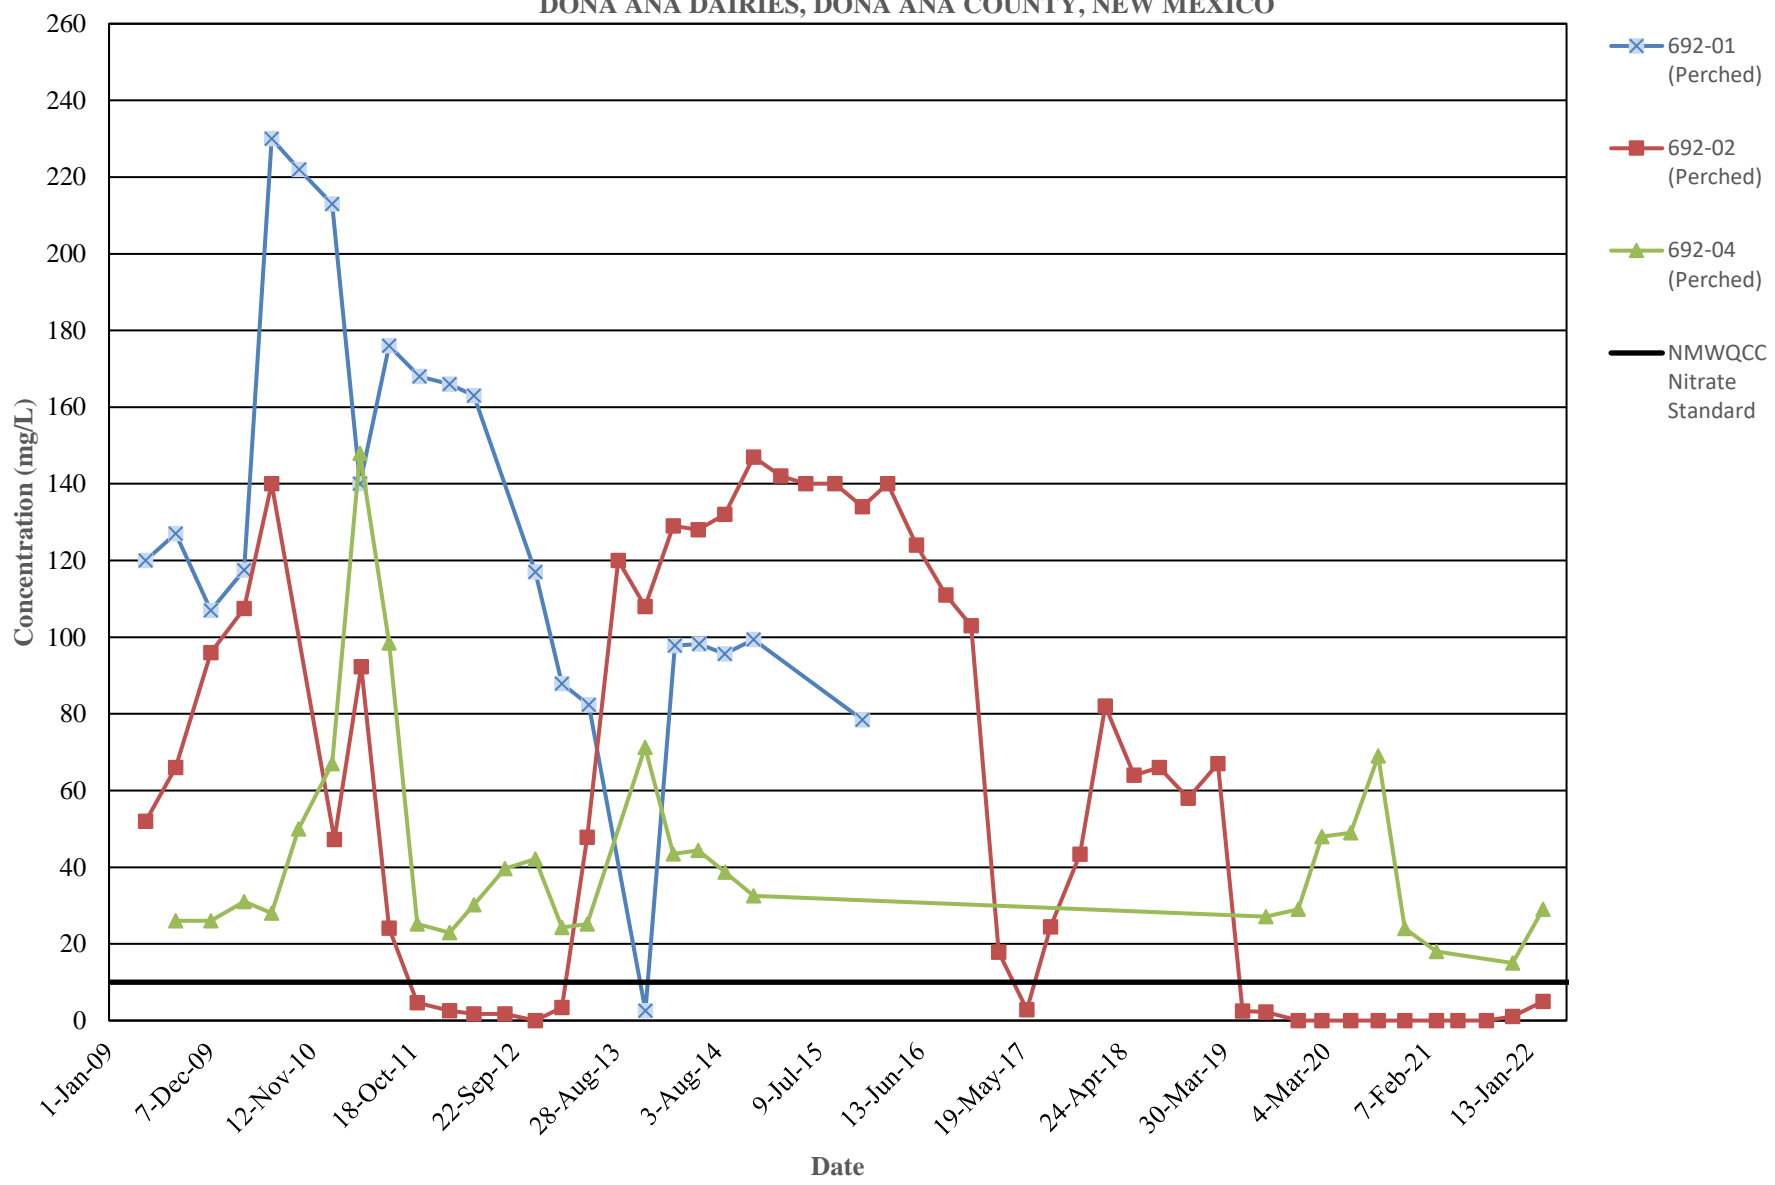

**NITRATE CONCENTRATION TRENDS
SOUTHERN AREA (DEL ORO DAIRY) DISCHARGE PLAN MONITORING WELLS
IN THE PERCHED AQUIFER
DONA ANA DAIRIES, DONA ANA COUNTY, NEW MEXICO**