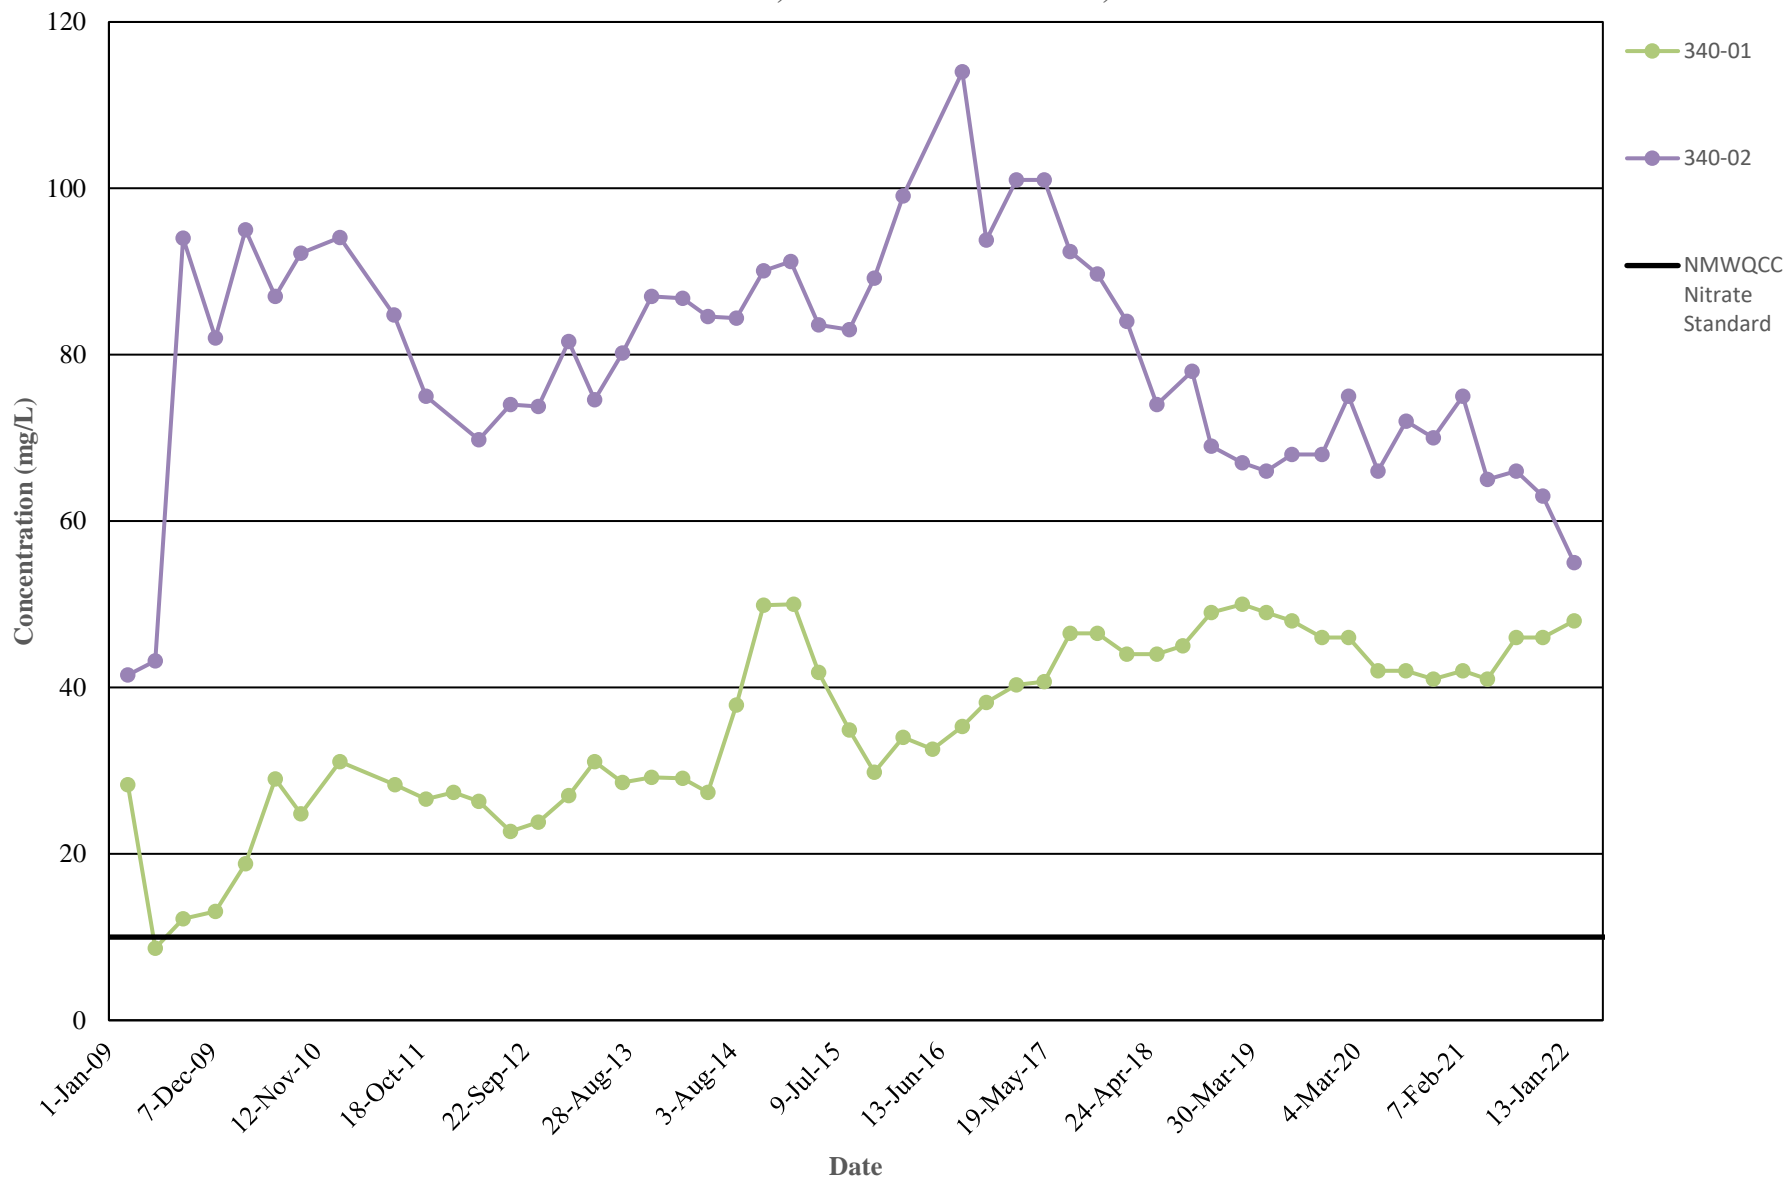

**NITRATE CONCENTRATION TRENDS
BRIGHT STAR DAIRY DISCHARGE PLAN MONITORING WELLS
DONA ANA DAIRIES, DONA ANA COUNTY, NEW MEXICO**