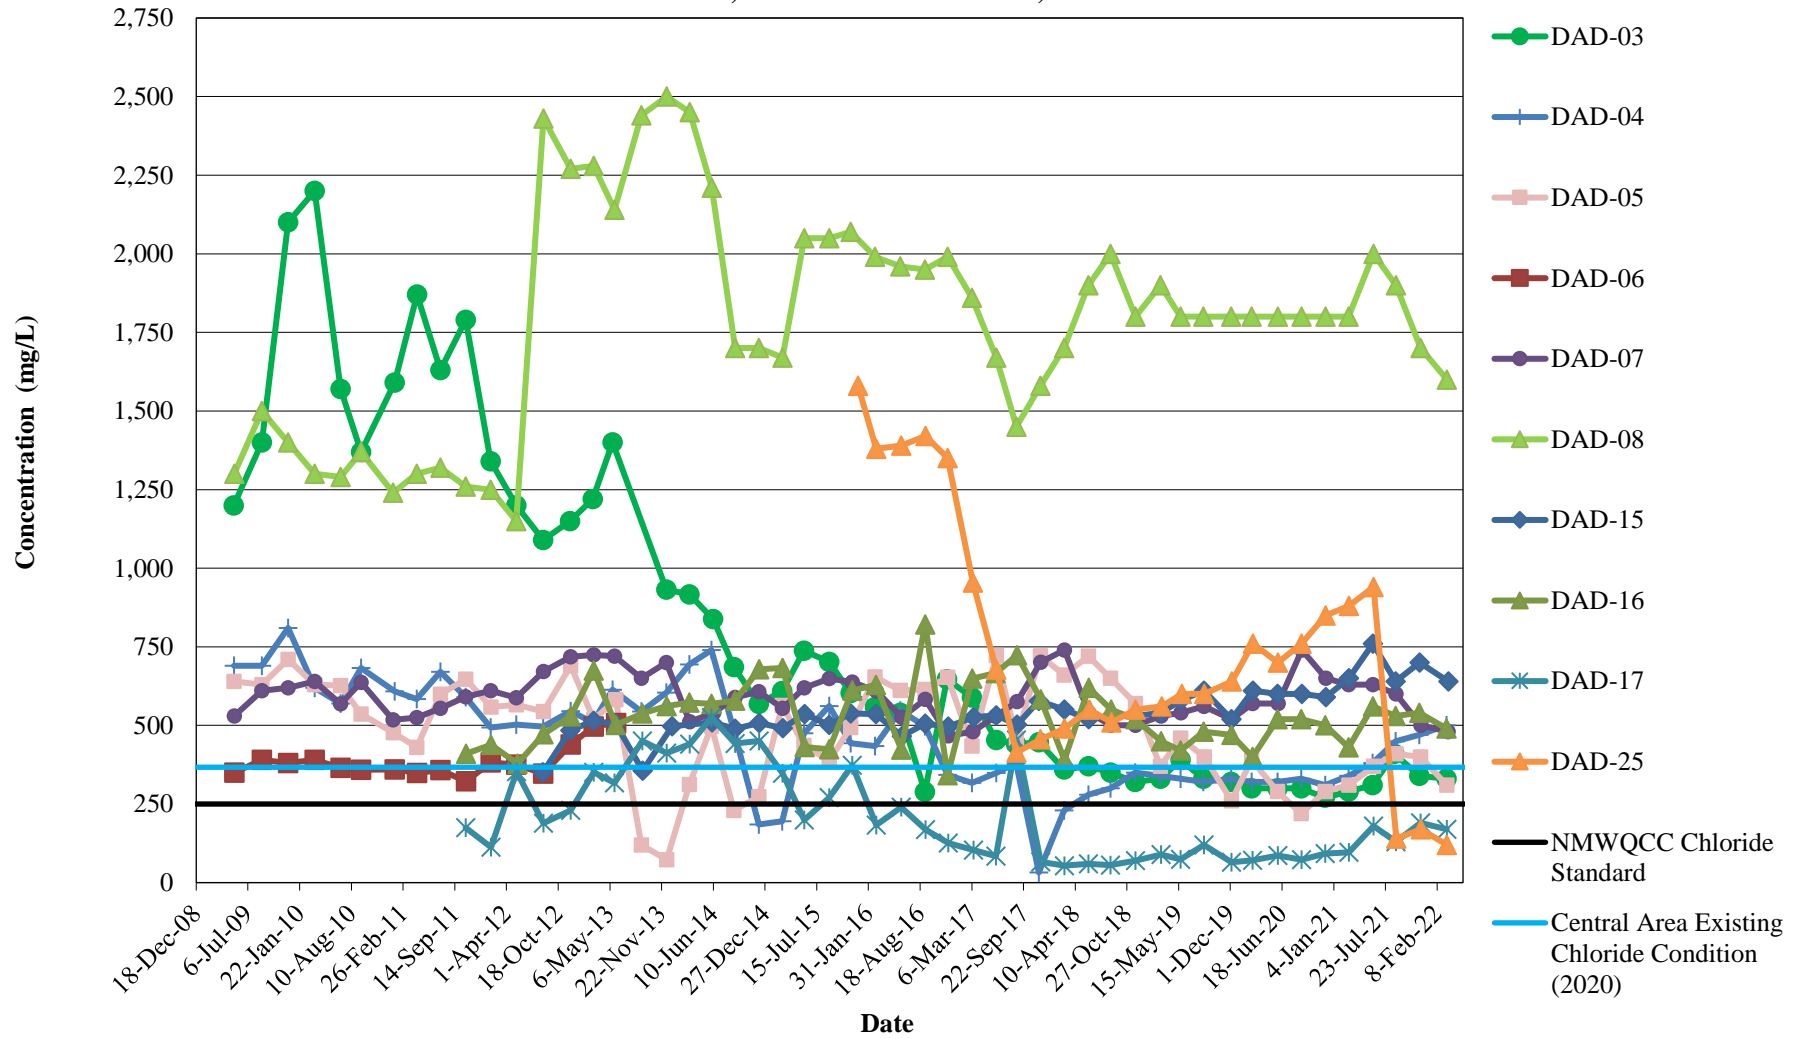

**CHLORIDE CONCENTRATION TRENDS
CENTRAL ABATEMENT PLAN MONITORING WELLS
DONA ANA DAIRIES, DONA ANA COUNTY, NEW MEXICO**