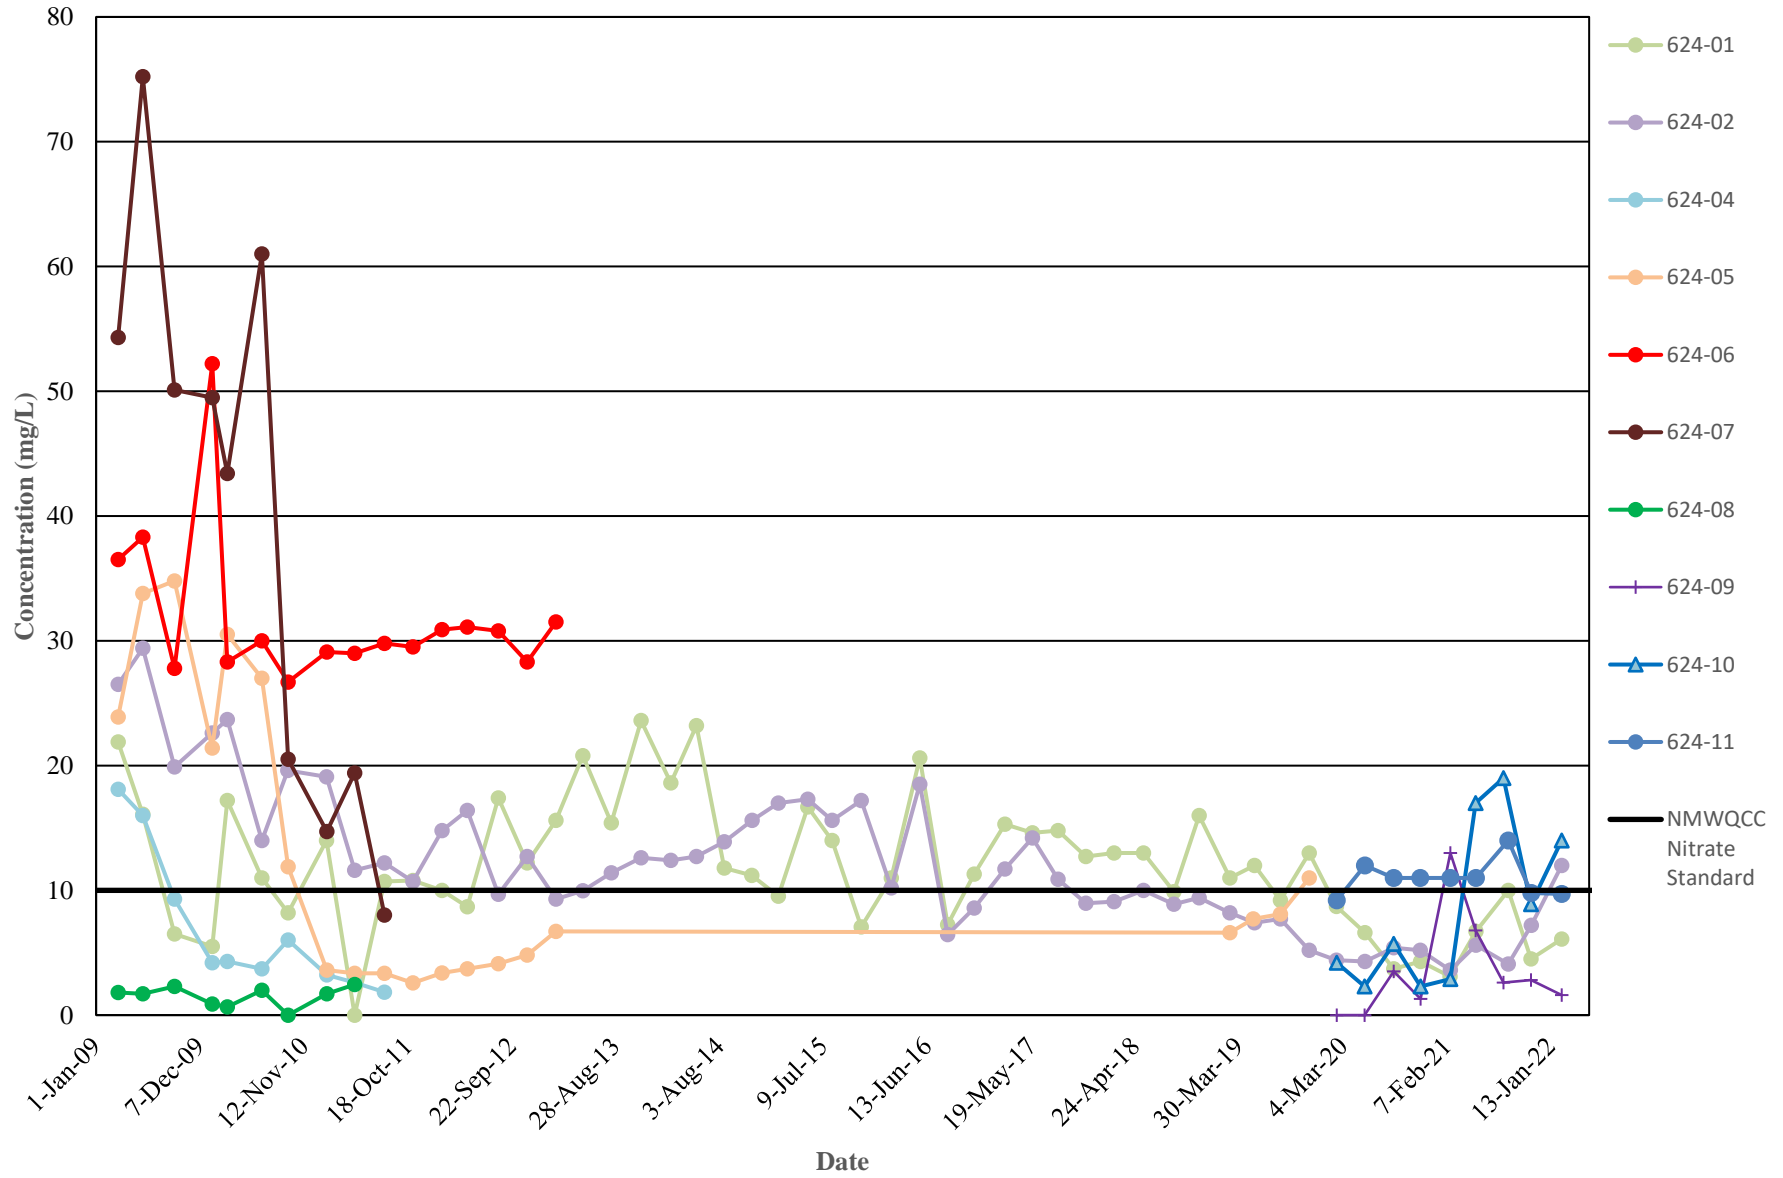

NITRATE CONCENTRATION TRENDS
DOMINGUEZ DISCHARGE PLAN MONITORING WELLS
DONA ANA DAIRIES, DONA ANA COUNTY, NEW MEXICO