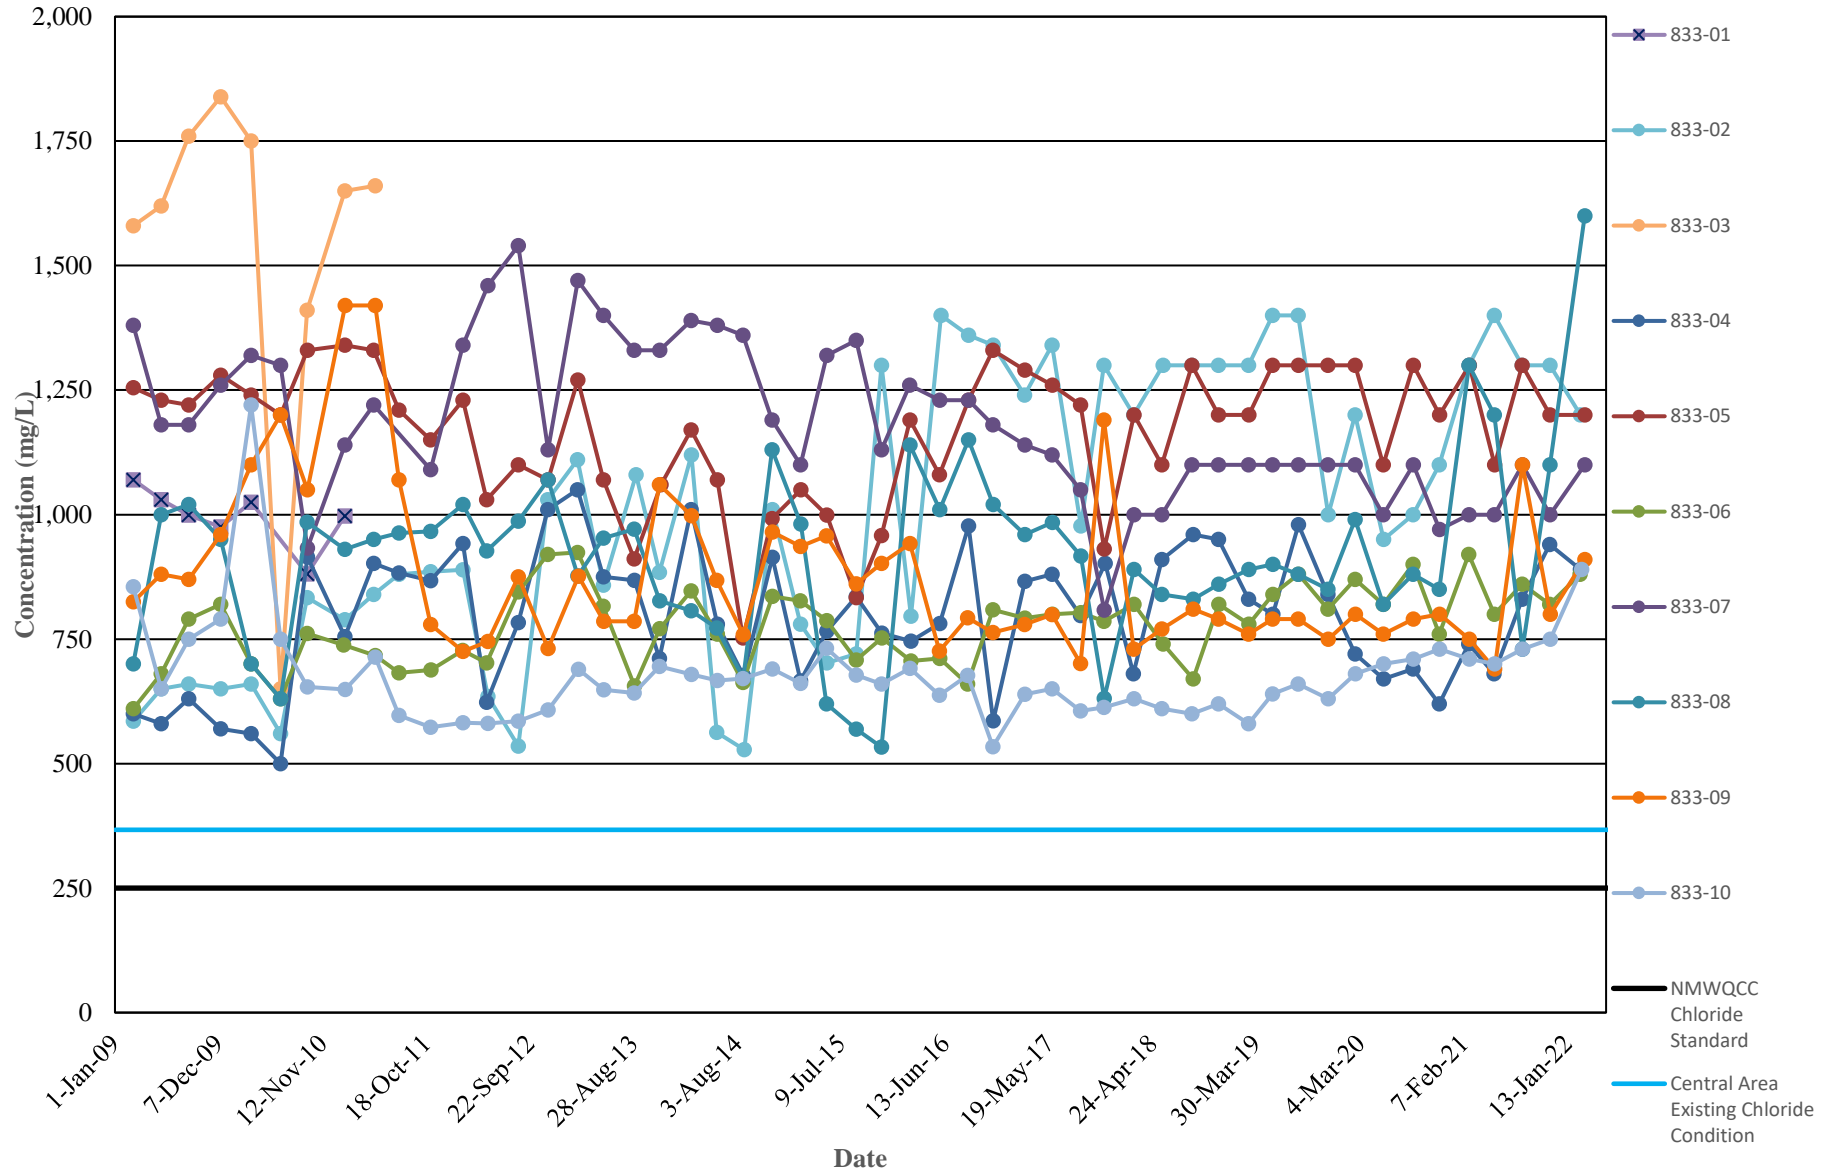

CHLORIDE CONCENTRATION TRENDS
BIG SKY DAIRY DISCHARGE PLAN MONITORING WELLS
DONA ANA DAIRIES, DONA ANA COUNTY, NEW MEXICO