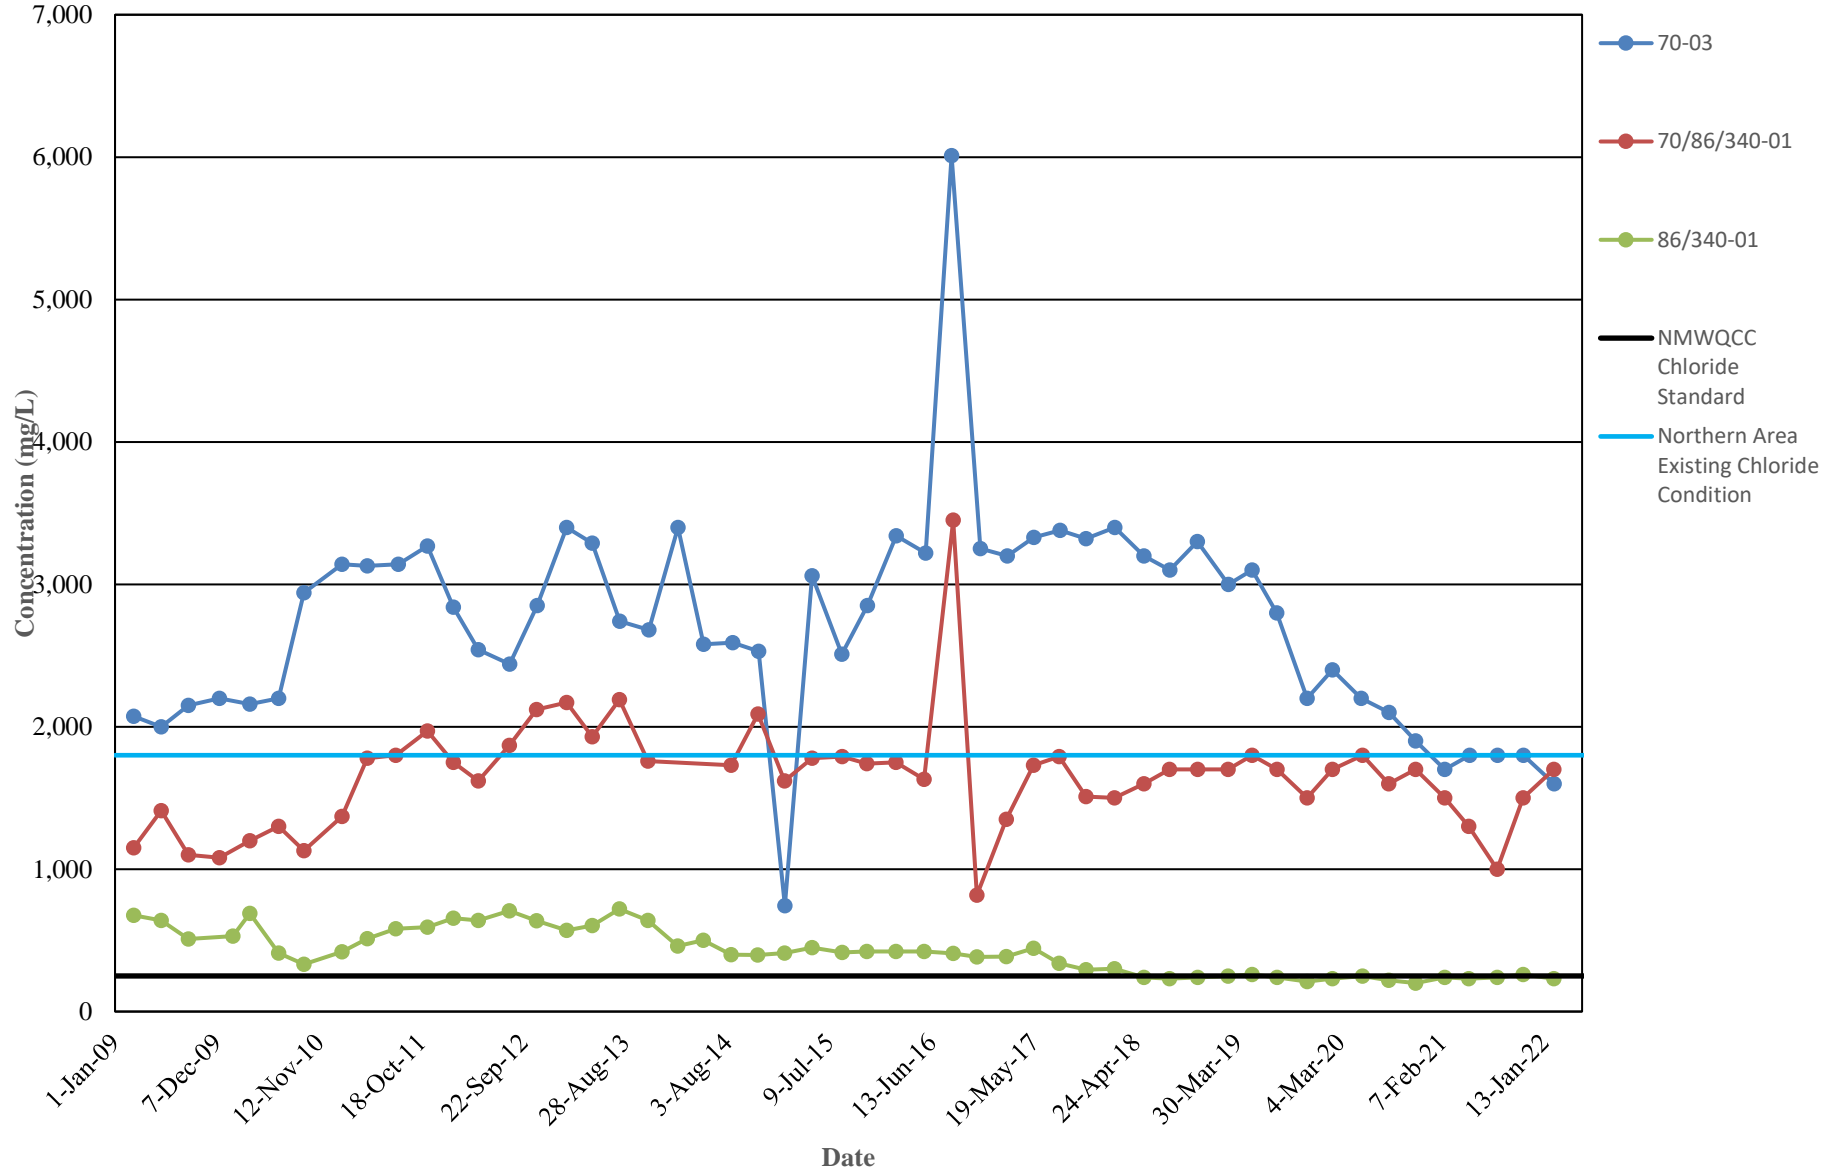

CHLORIDE CONCENTRATION TRENDS
NORTHERN LAND APPLICATION AREA DISCHARGE PLAN MONITORING WELLS
DONA ANA DAIRIES, DONA ANA COUNTY, NEW MEXICO