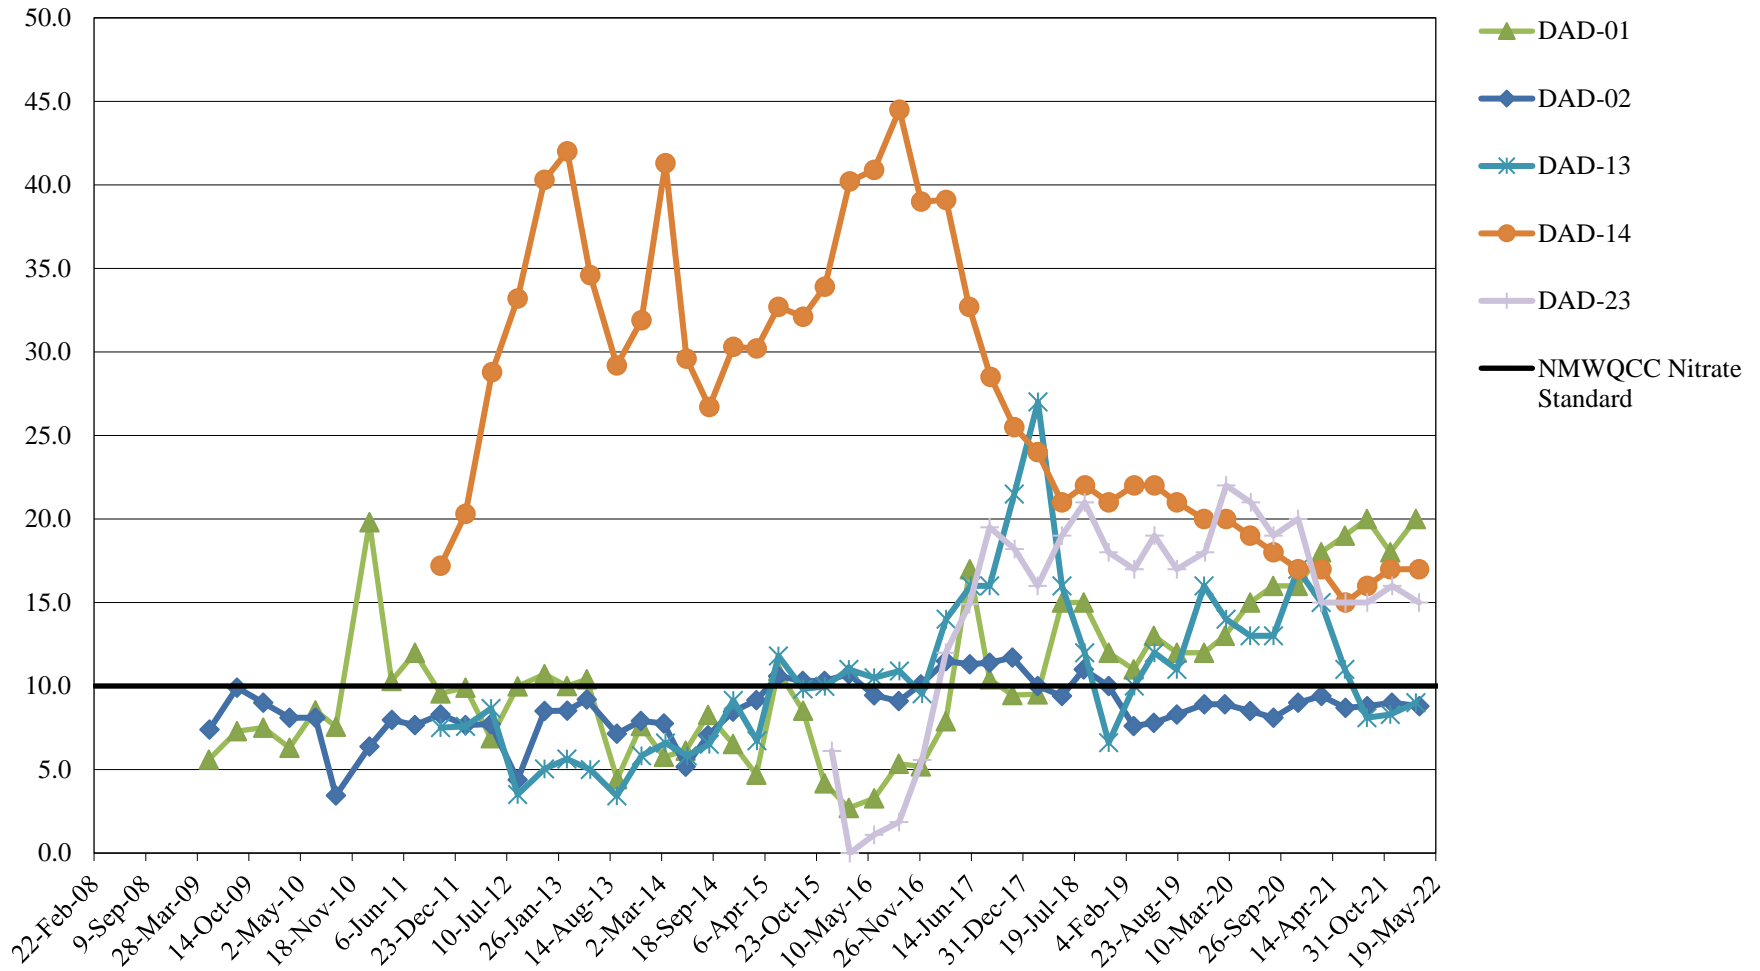

**APPENDIX E**  
**CONCENTRATION TRENDS BY AREA –**  
**ABATEMENT PLAN WELLS**

**NITRATE CONCENTRATION TRENDS  
NORTHERN ABATEMENT PLAN MONITORING WELLS  
DONA ANA DAIRIES, DONA ANA COUNTY, NEW MEXICO**

**NITRATE CONCENTRATION TRENDS  
 NORTHERN ABATEMENT PLAN MONITORING WELLS -  
 VERTICAL DELINEATION  
 DONA ANA DAIRIES, DONA ANA COUNTY, NEW MEXICO**

**NITRATE CONCENTRATION TRENDS  
CENTRAL ABATEMENT PLAN MONITORING WELLS  
DONA ANA DAIRIES, DONA ANA COUNTY, NEW MEXICO**