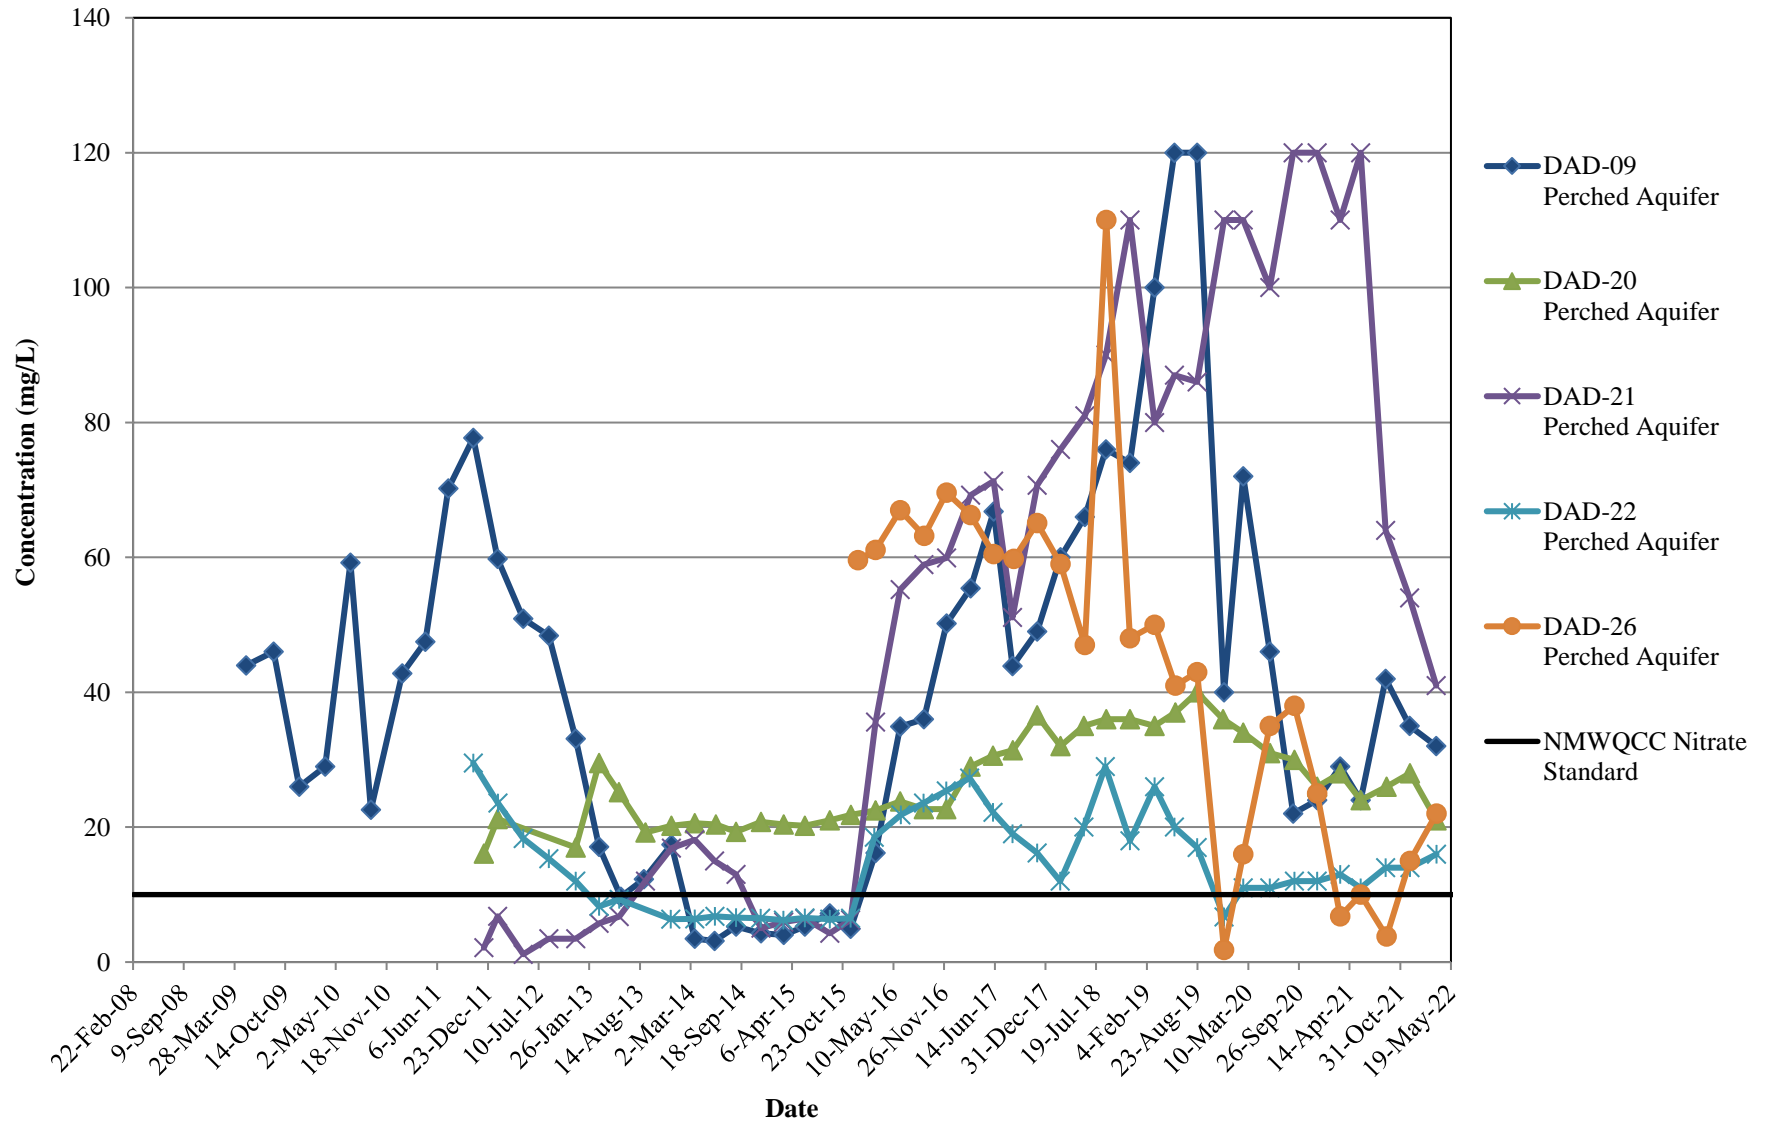

**NITRATE CONCENTRATION TRENDS
SOUTHERN ABATEMENT PLAN MONITORING WELLS
IN THE PERCHED AQUIFER
DONA ANA DAIRIES, DONA ANA COUNTY, NEW MEXICO**