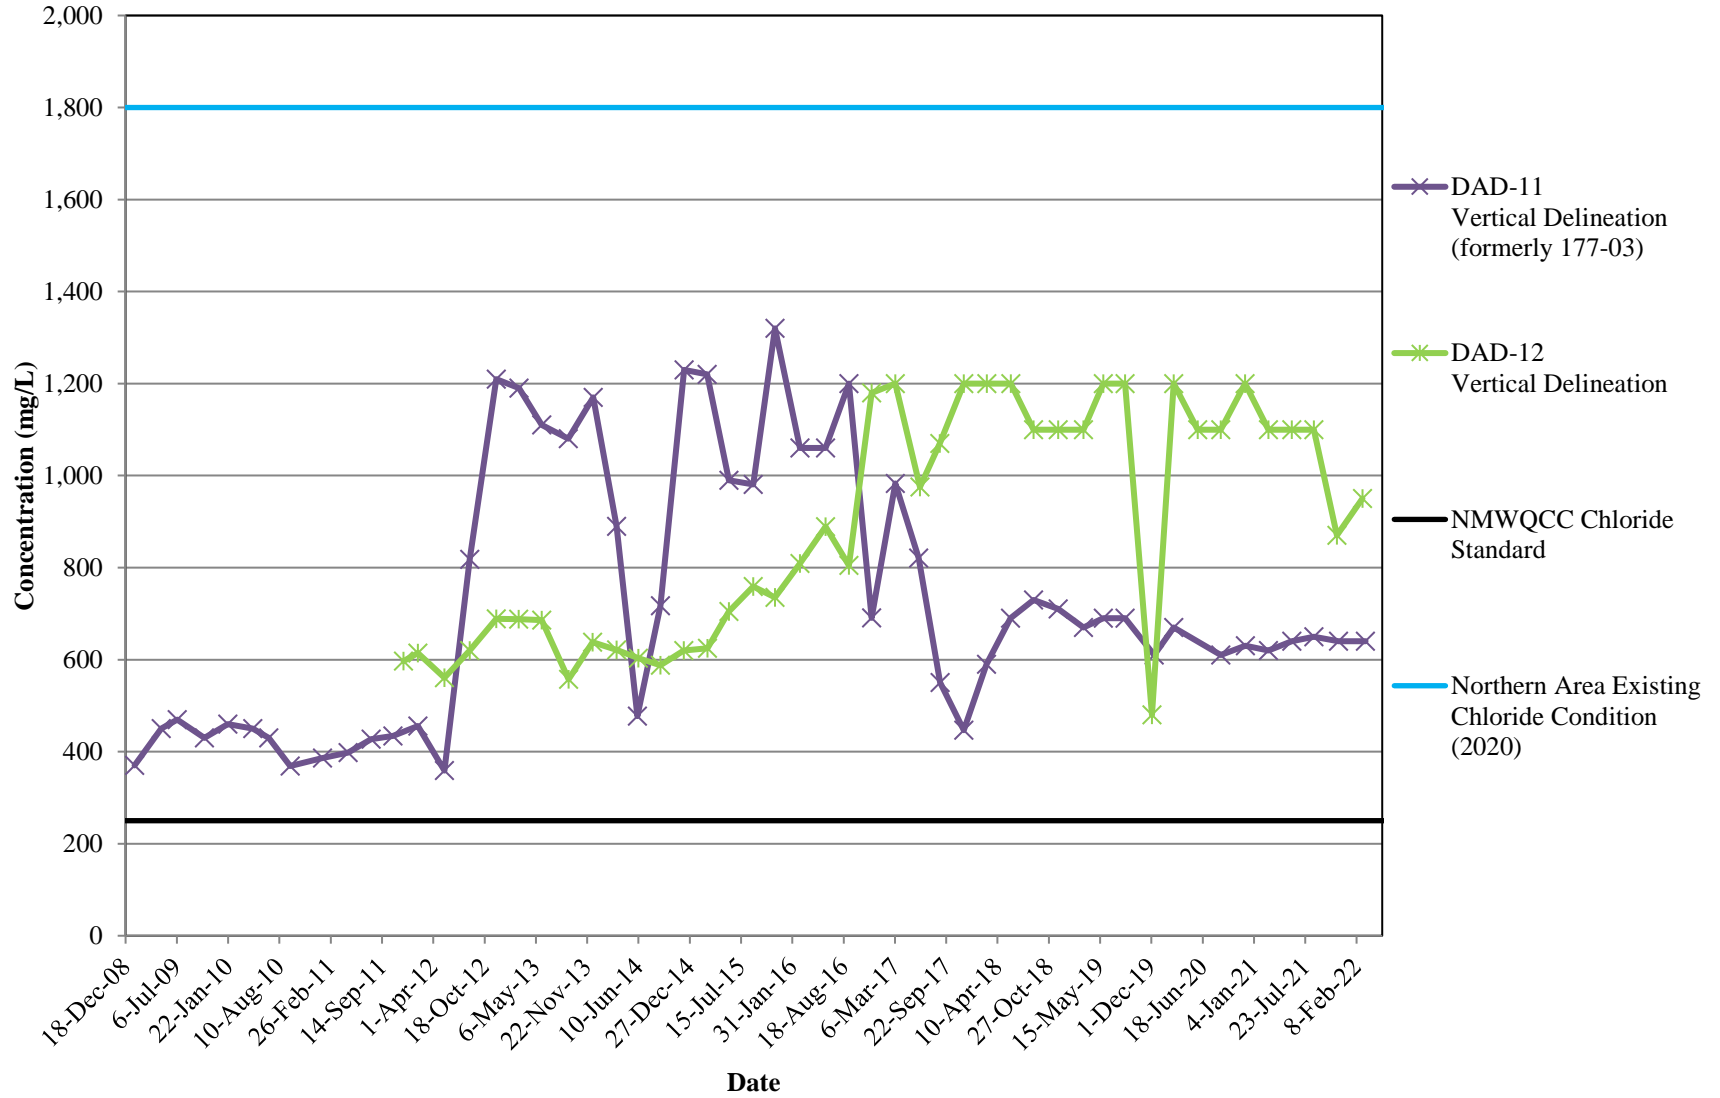

**CHLORIDE CONCENTRATION TRENDS
NORTHERN ABATEMENT PLAN MONITORING WELLS -
VERTICAL DELINEATION
DONA ANA DAIRIES, DONA ANA COUNTY, NEW MEXICO**