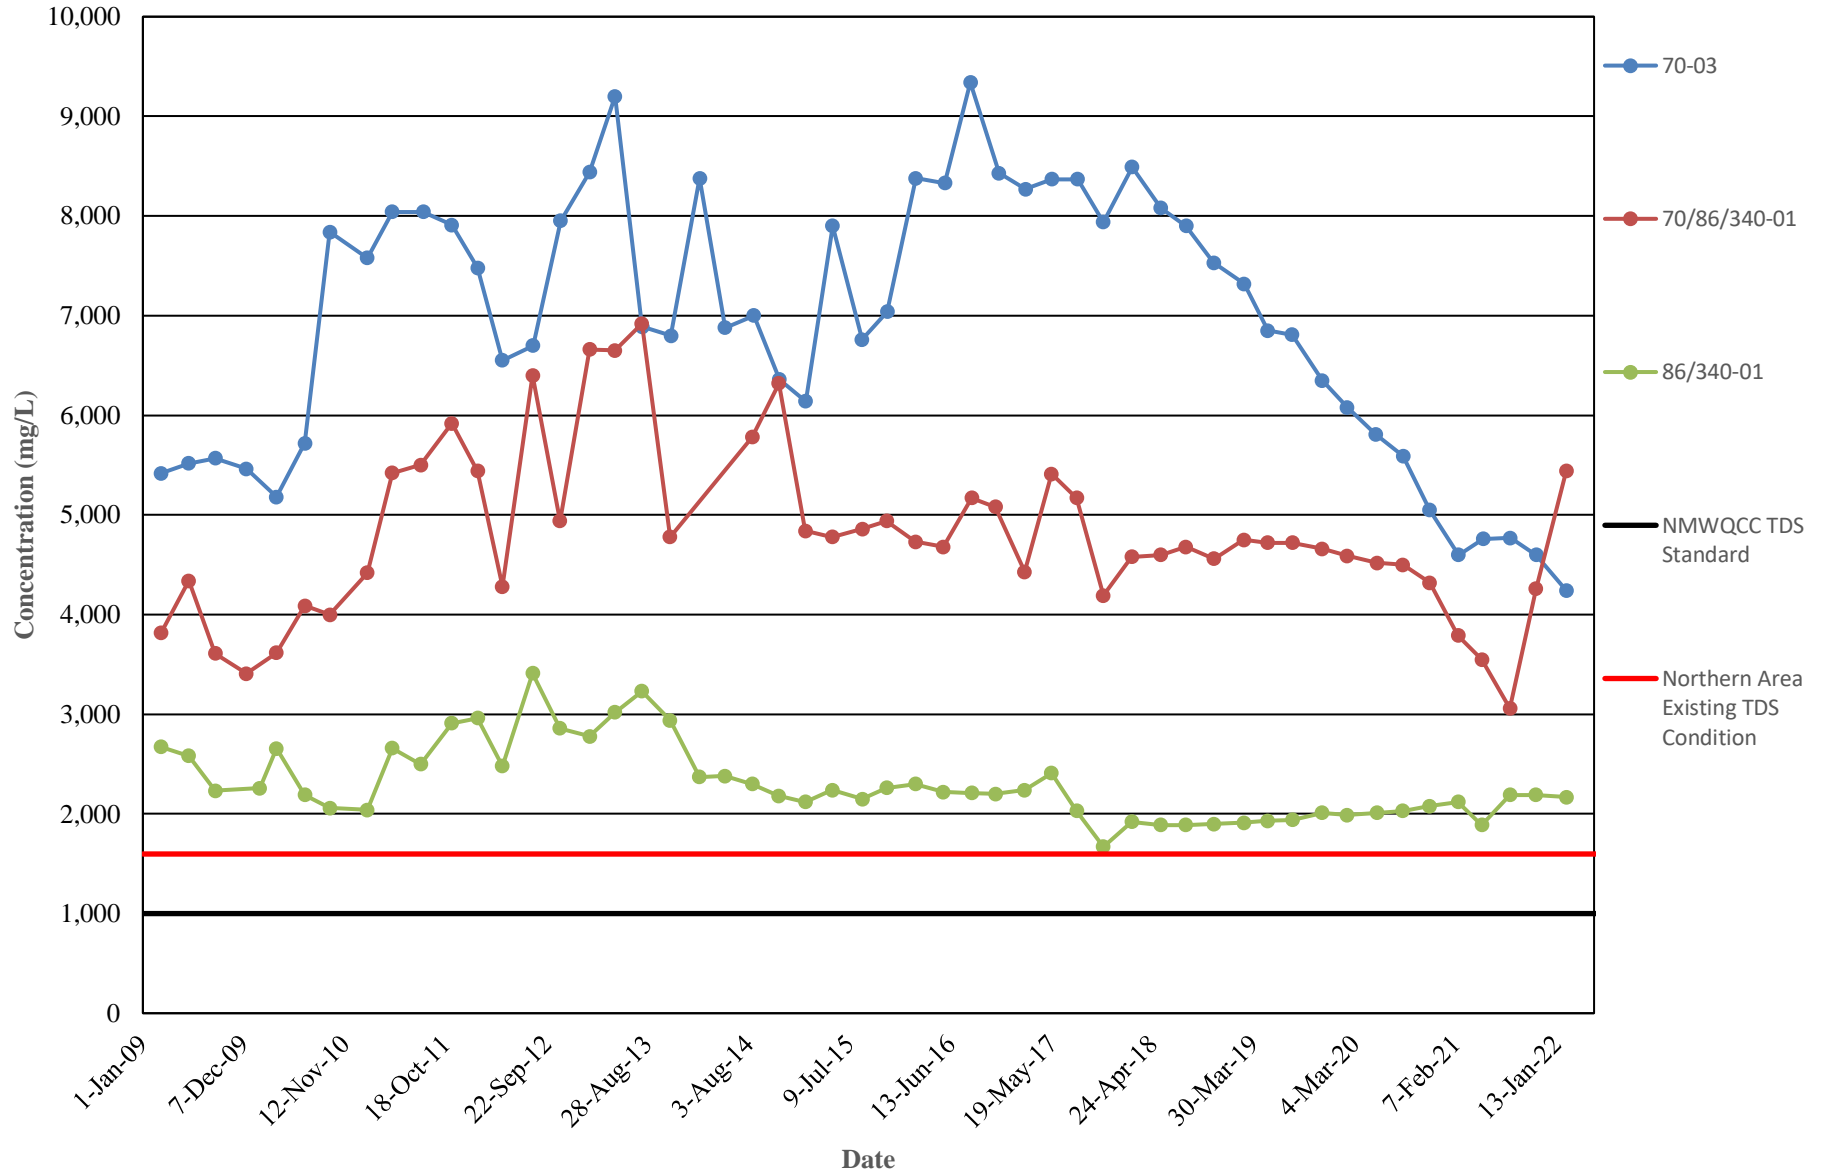

TDS CONCENTRATION TRENDS
NORTHERN LAND APPLICATION DISCHARGE PLAN MONITORING WELLS
DONA ANA DAIRIES, DONA ANA COUNTY, NEW MEXICO