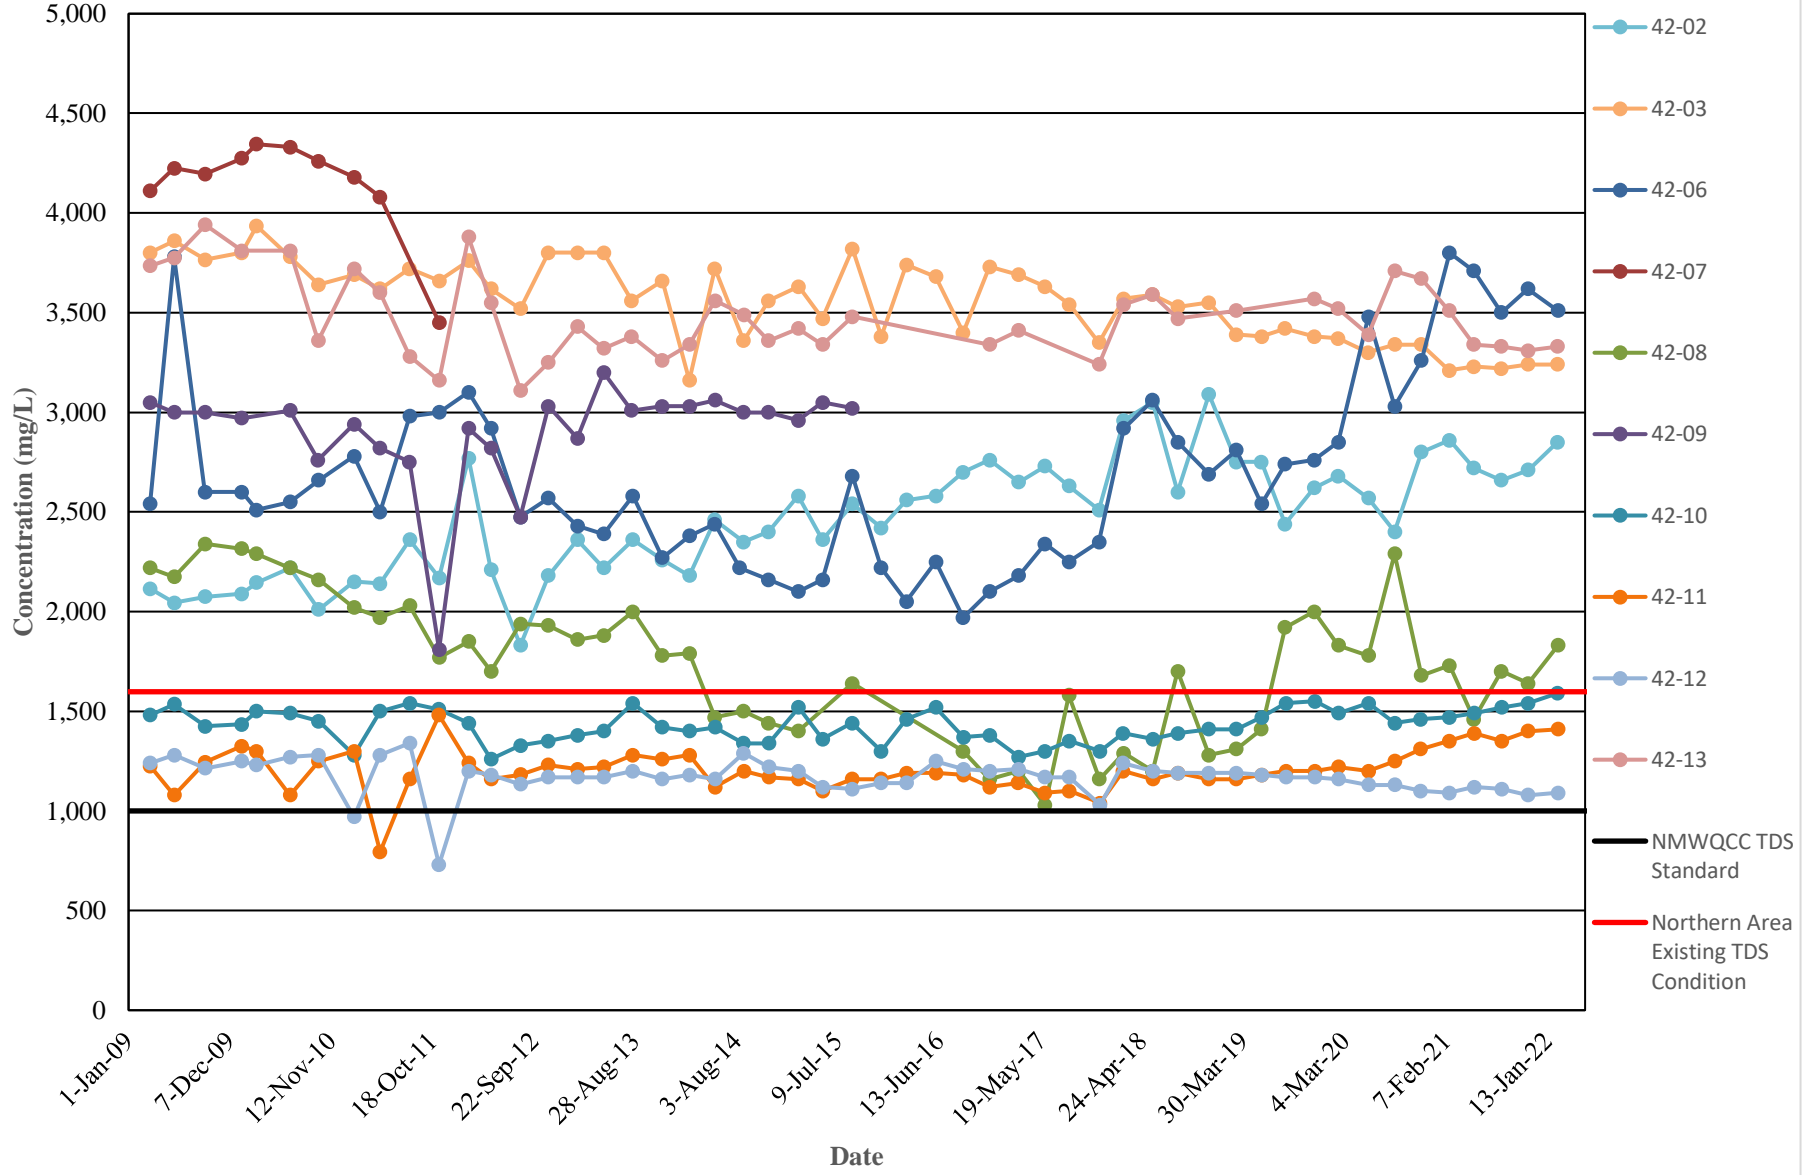

TDS CONCENTRATION TRENDS
FORMER D&J DAIRY (DOMINGUEZ 2) DISCHARGE PLAN MONITORING WELLS
DONA ANA DAIRIES, DONA ANA COUNTY, NEW MEXICO