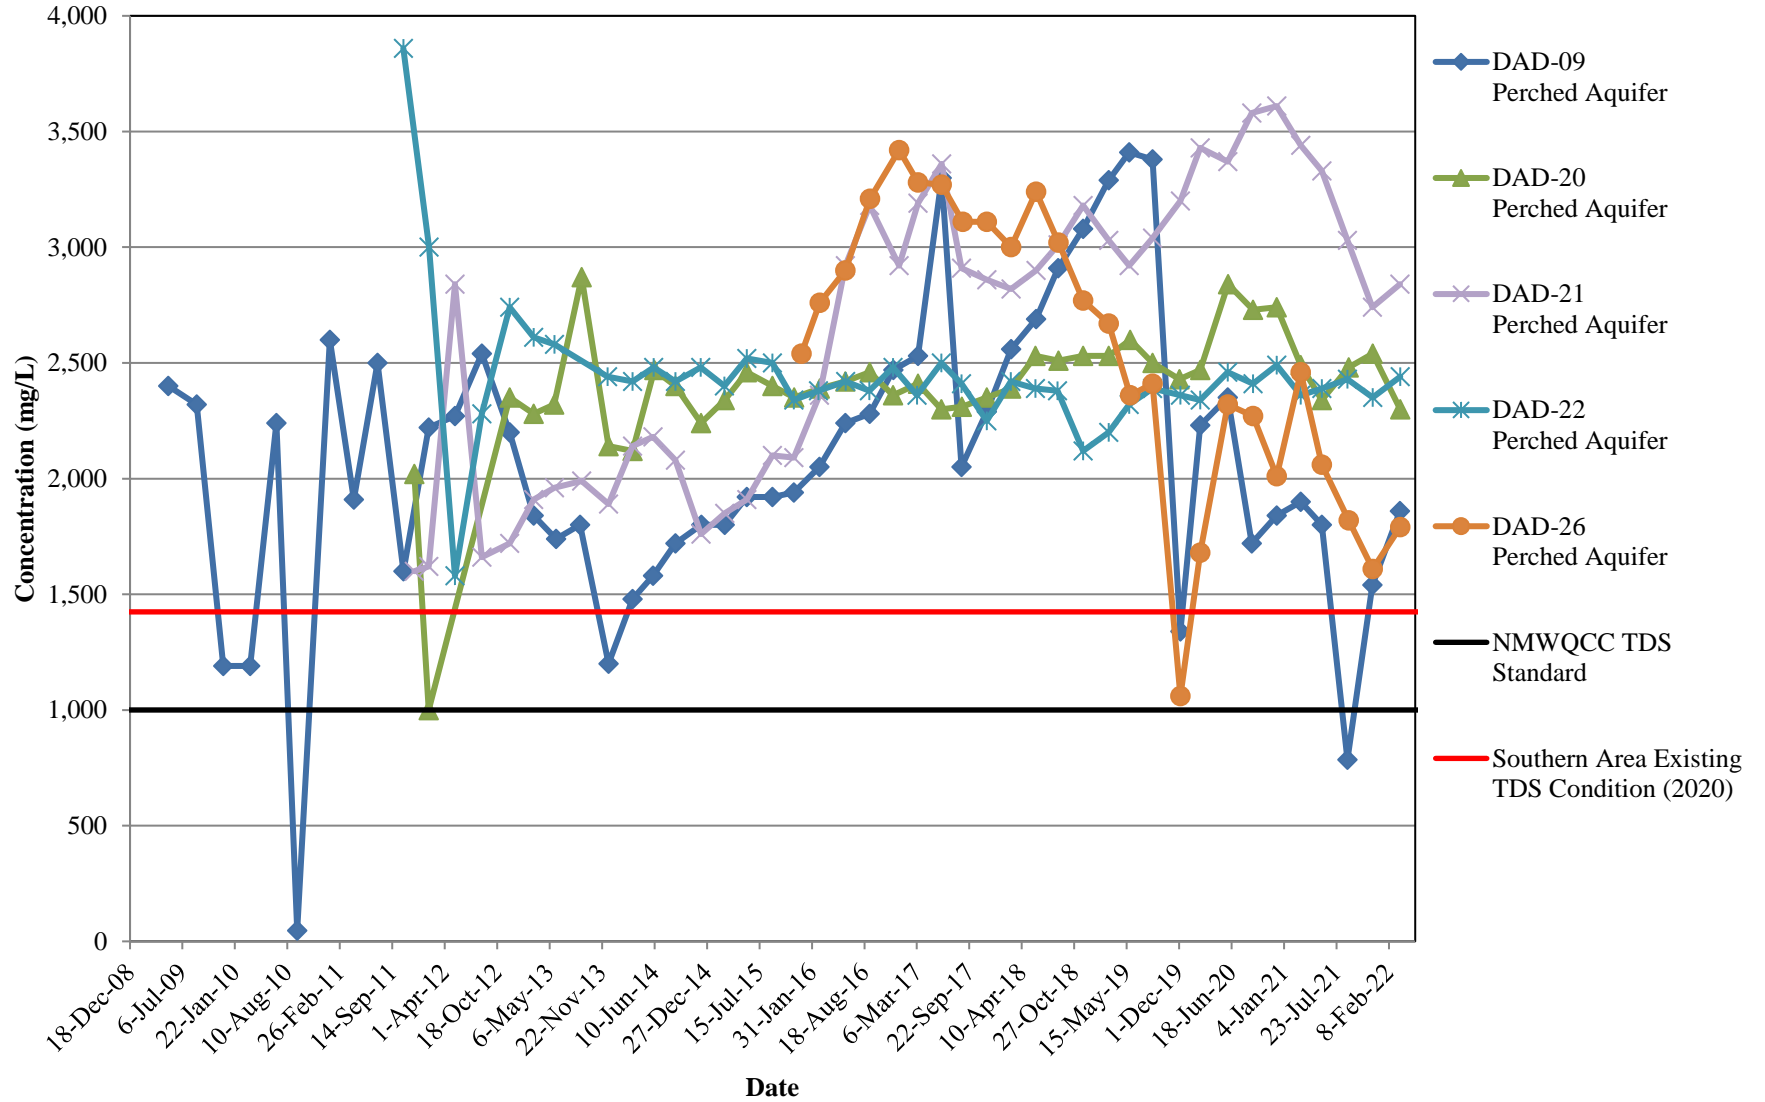

**TDS CONCENTRATION TRENDS
SOUTHERN ABATEMENT PLAN MONITORING WELLS
IN THE PERCHED AQUIFER
DONA ANA DAIRIES, DONA ANA COUNTY, NEW MEXICO**