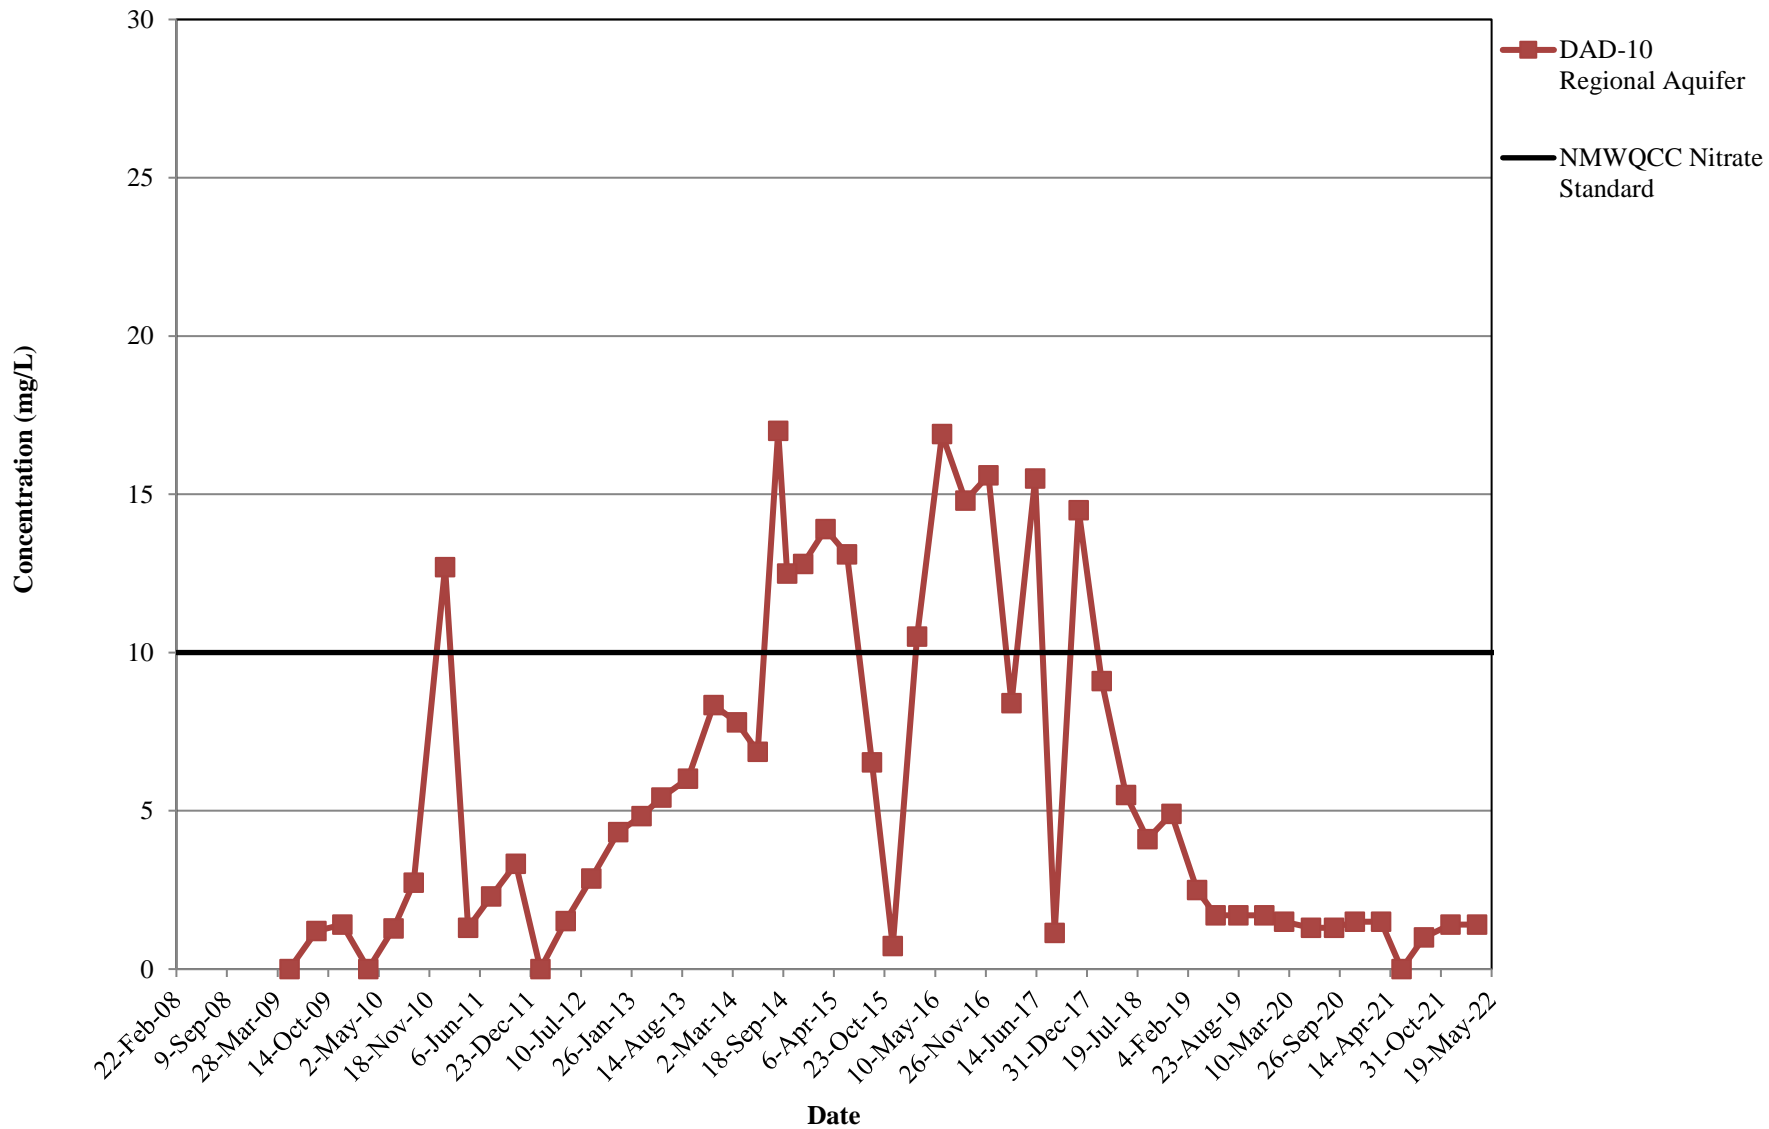

**NITRATE CONCENTRATION TRENDS
SOUTHERN ABATEMENT PLAN MONITORING WELLS
IN THE REGIONAL AQUIFER
DONA ANA DAIRIES, DONA ANA COUNTY, NEW MEXICO**