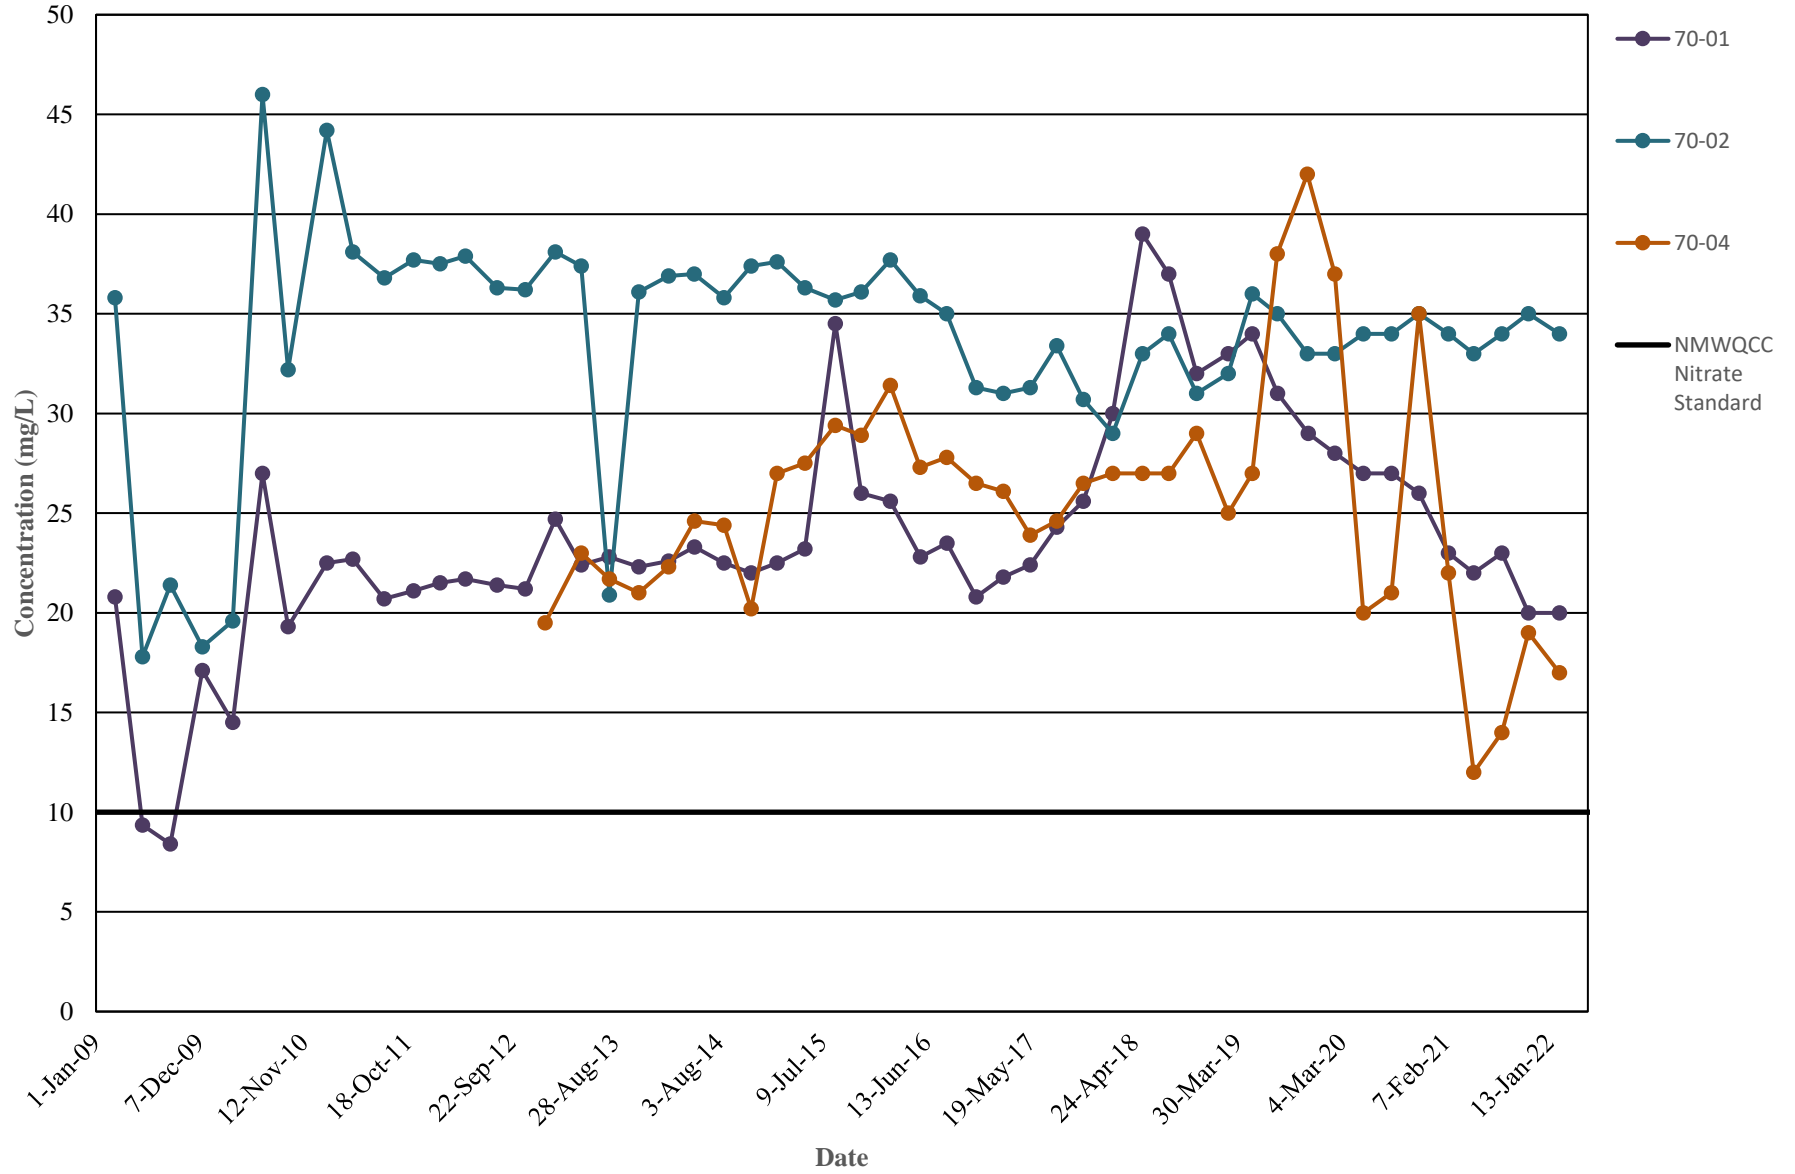

NITRATE CONCENTRATION TRENDS
MOUNTAIN VIEW DAIRY DISCHARGE PLAN MONITORING WELLS
DONA ANA DAIRIES, DONA ANA COUNTY, NEW MEXICO