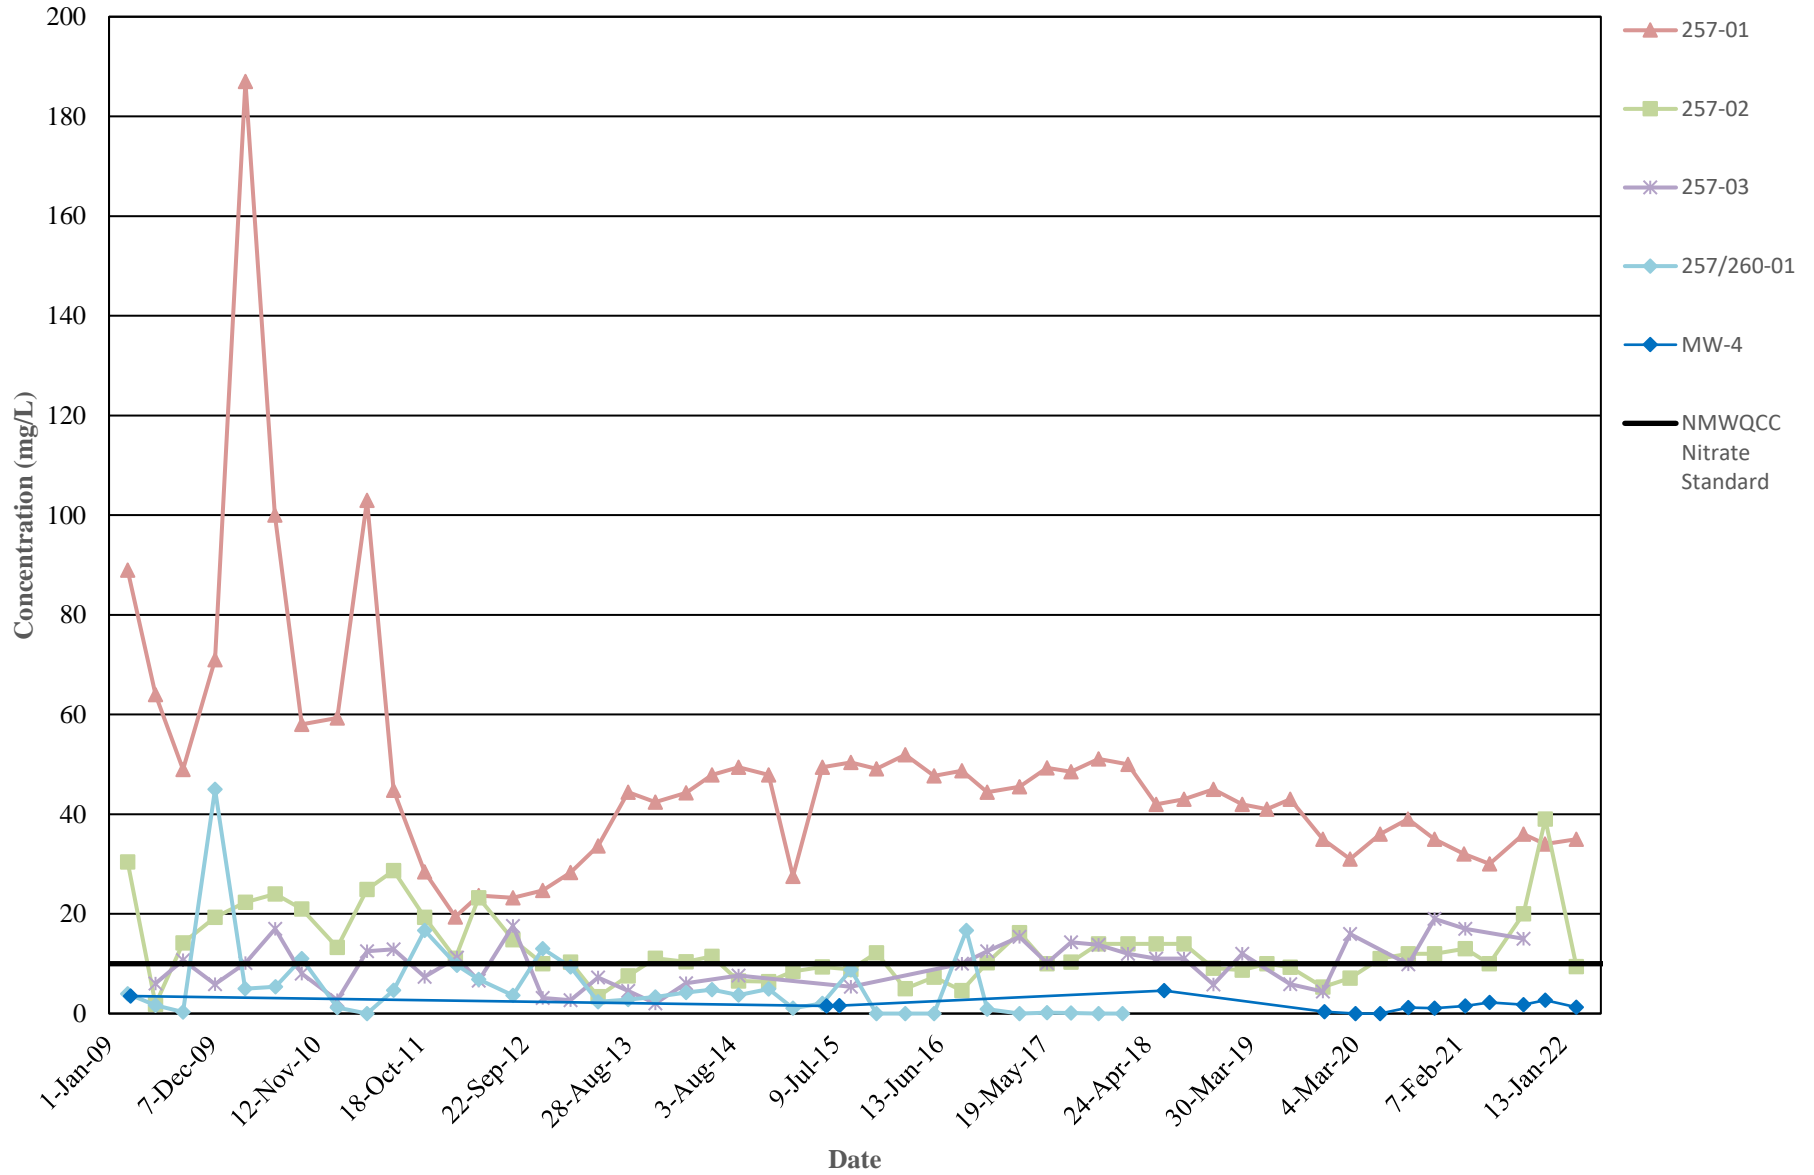

NITRATE CONCENTRATION TRENDS
SUNSET/DESERT LAND DAIRY DISCHARGE PLAN MONITORING WELLS
DONA ANA DAIRIES, DONA ANA COUNTY, NEW MEXICO