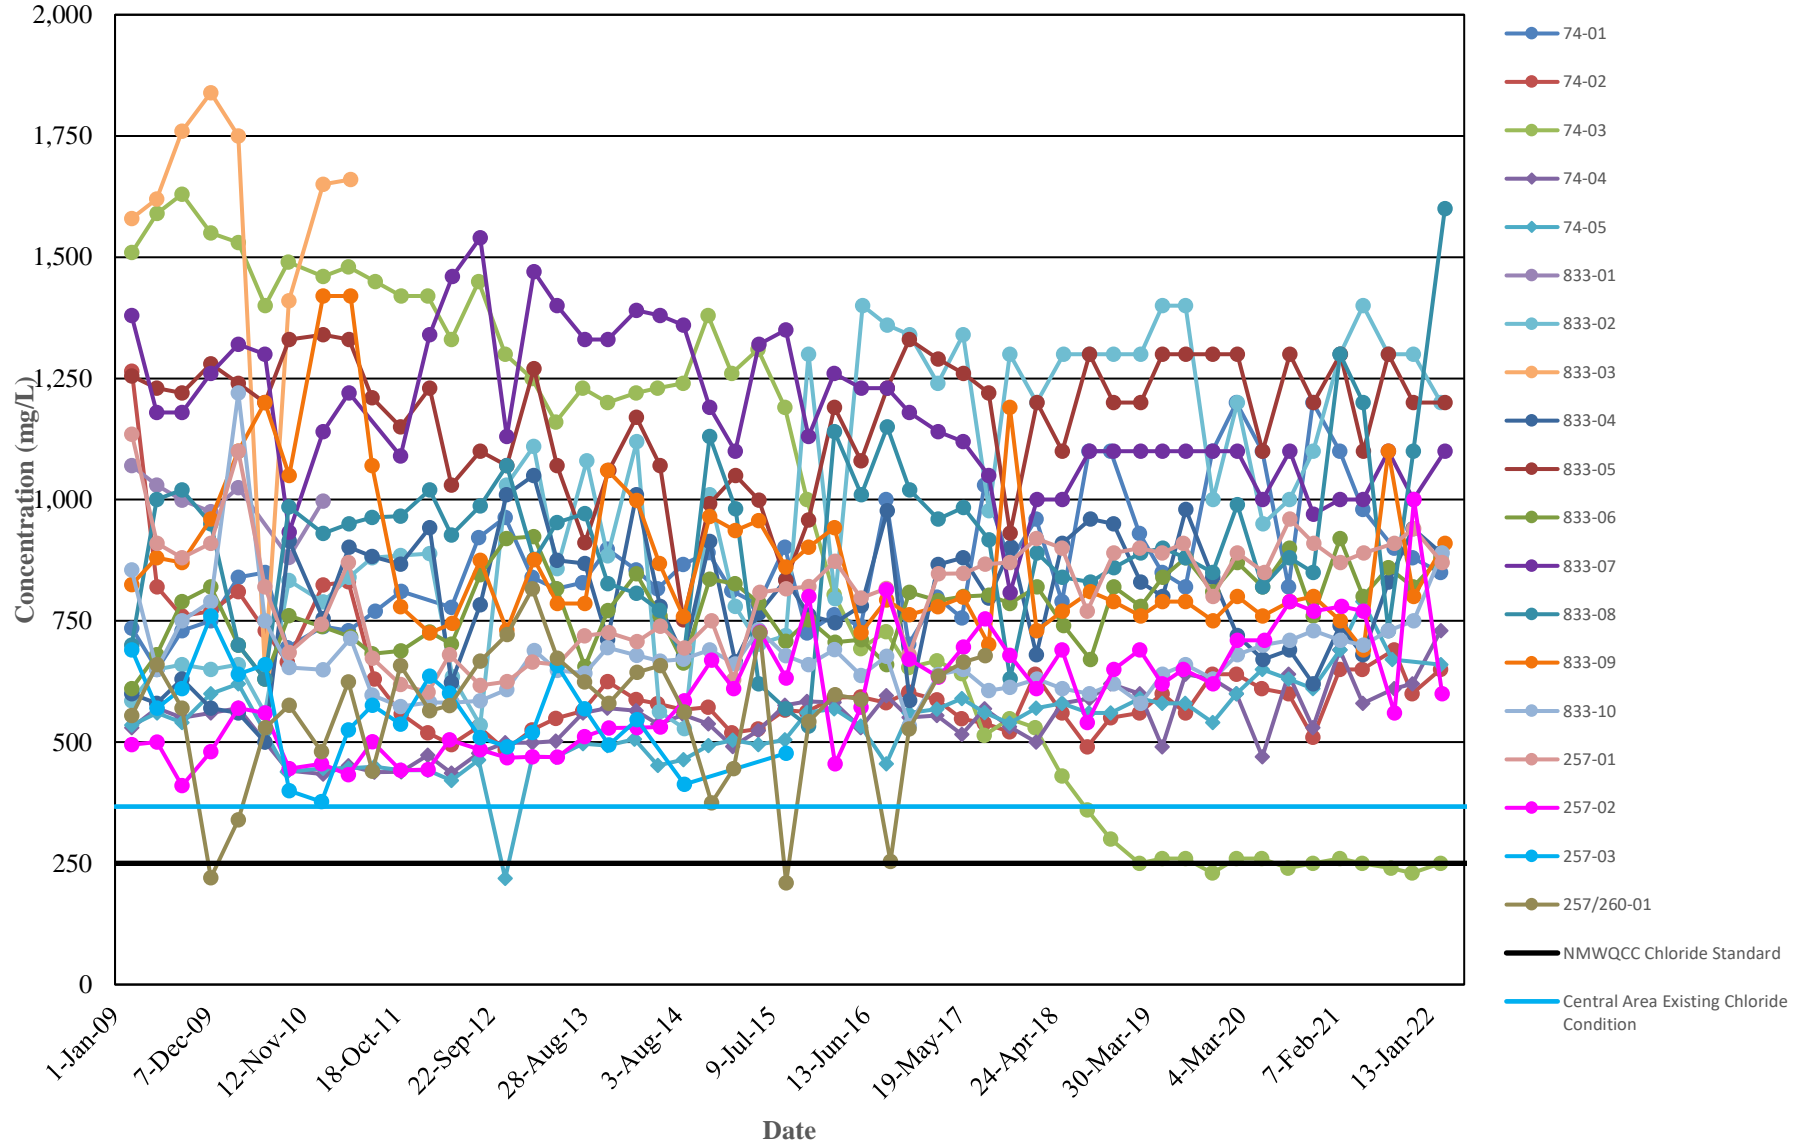

### DONA ANA DAIRIES, DONA ANA COUNTY, NEW MEXICO

**CHLORIDE CONCENTRATION TRENDS  
DOMINGUEZ DISCHARGE PLAN MONITORING WELLS  
DONA ANA DAIRIES, DONA ANA COUNTY, NEW MEXICO**

**CHLORIDE CONCENTRATION TRENDS**  
**ALL CENTRAL AREA DISCHARGE PLAN MONITORING WELLS**  
**DONA ANA DAIRIES, DONA ANA COUNTY, NEW MEXICO**