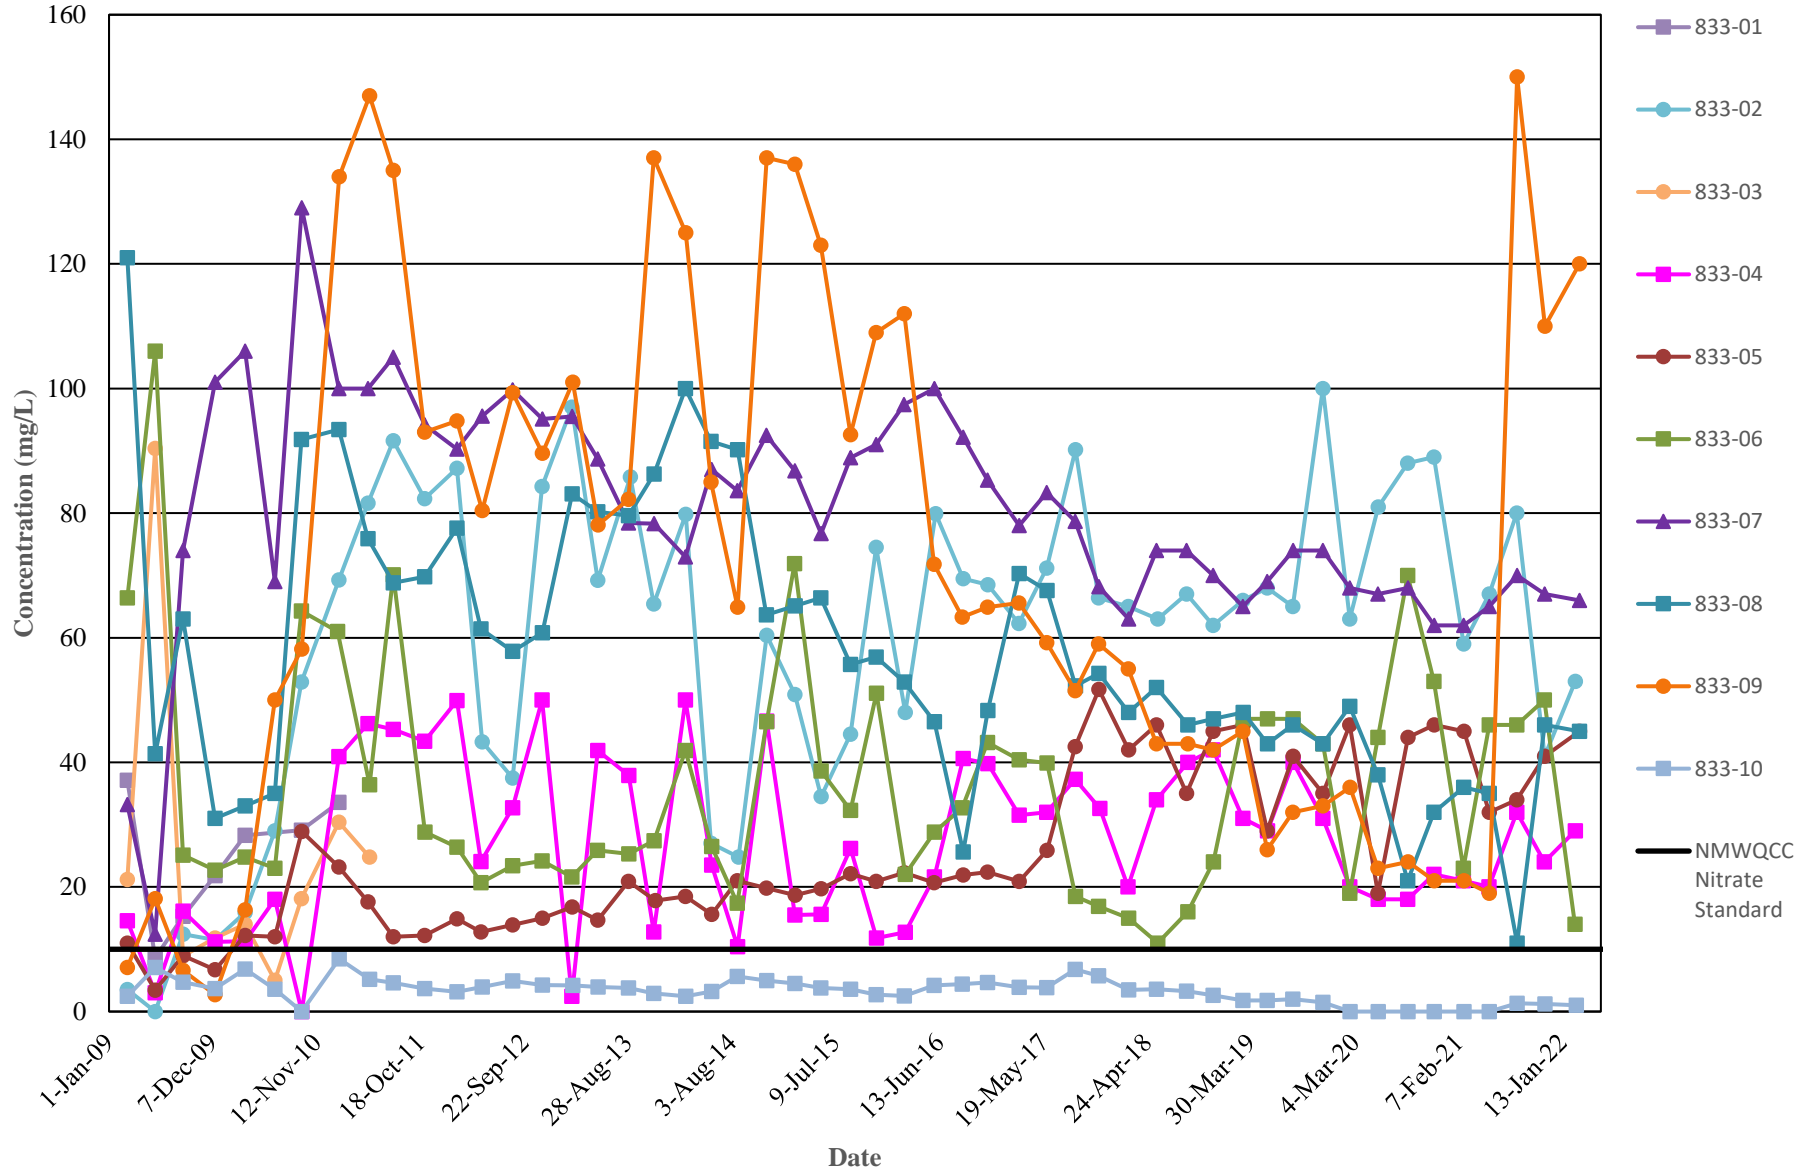

**NITRATE CONCENTRATION TRENDS
BIG SKY DAIRY DISCHARGE PLAN MONITORING WELLS
DONA ANA DAIRIES, DONA ANA COUNTY, NEW MEXICO**