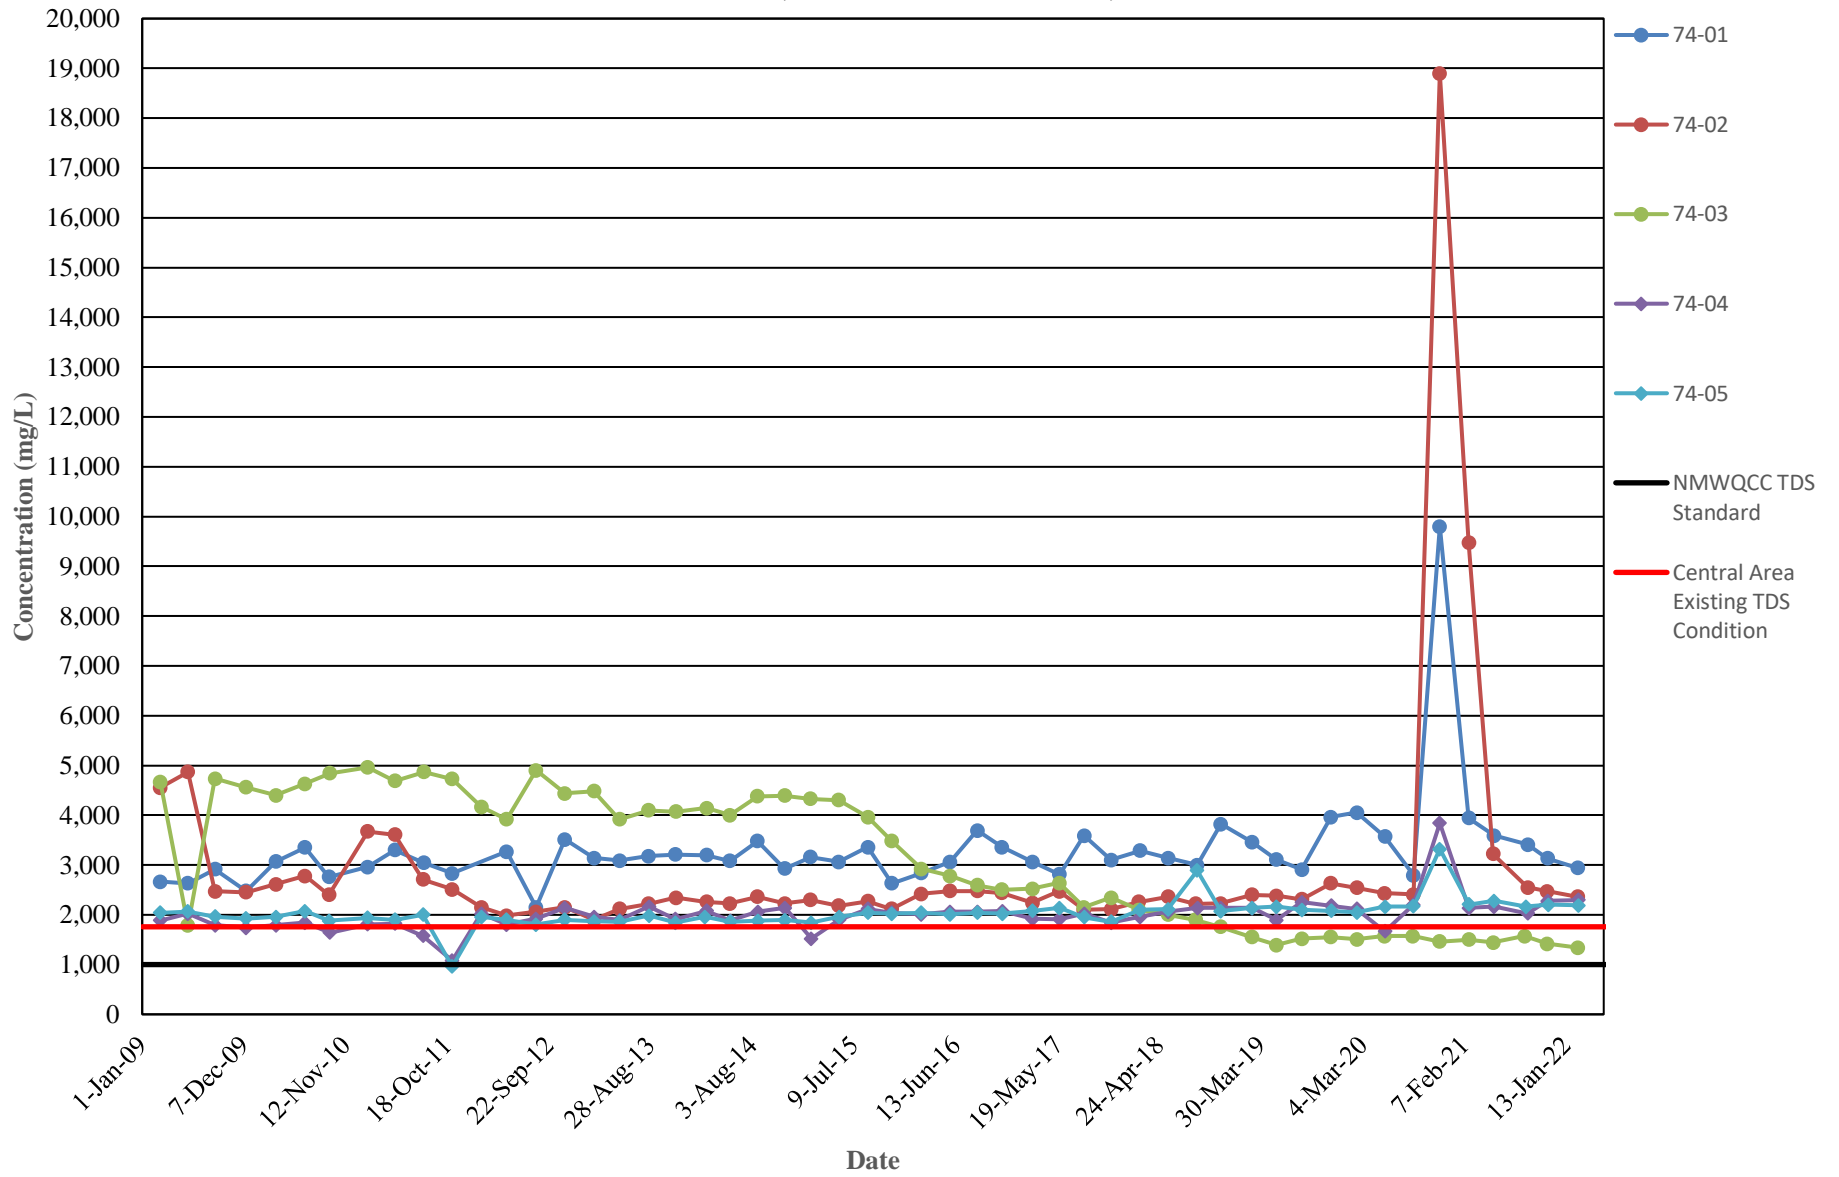

TDS CONCENTRATION TRENDS
BUENA VISTA DAIRY II DISCHARGE PLAN MONITORING WELLS
DONA ANA DAIRIES, DONA ANA COUNTY, NEW MEXICO