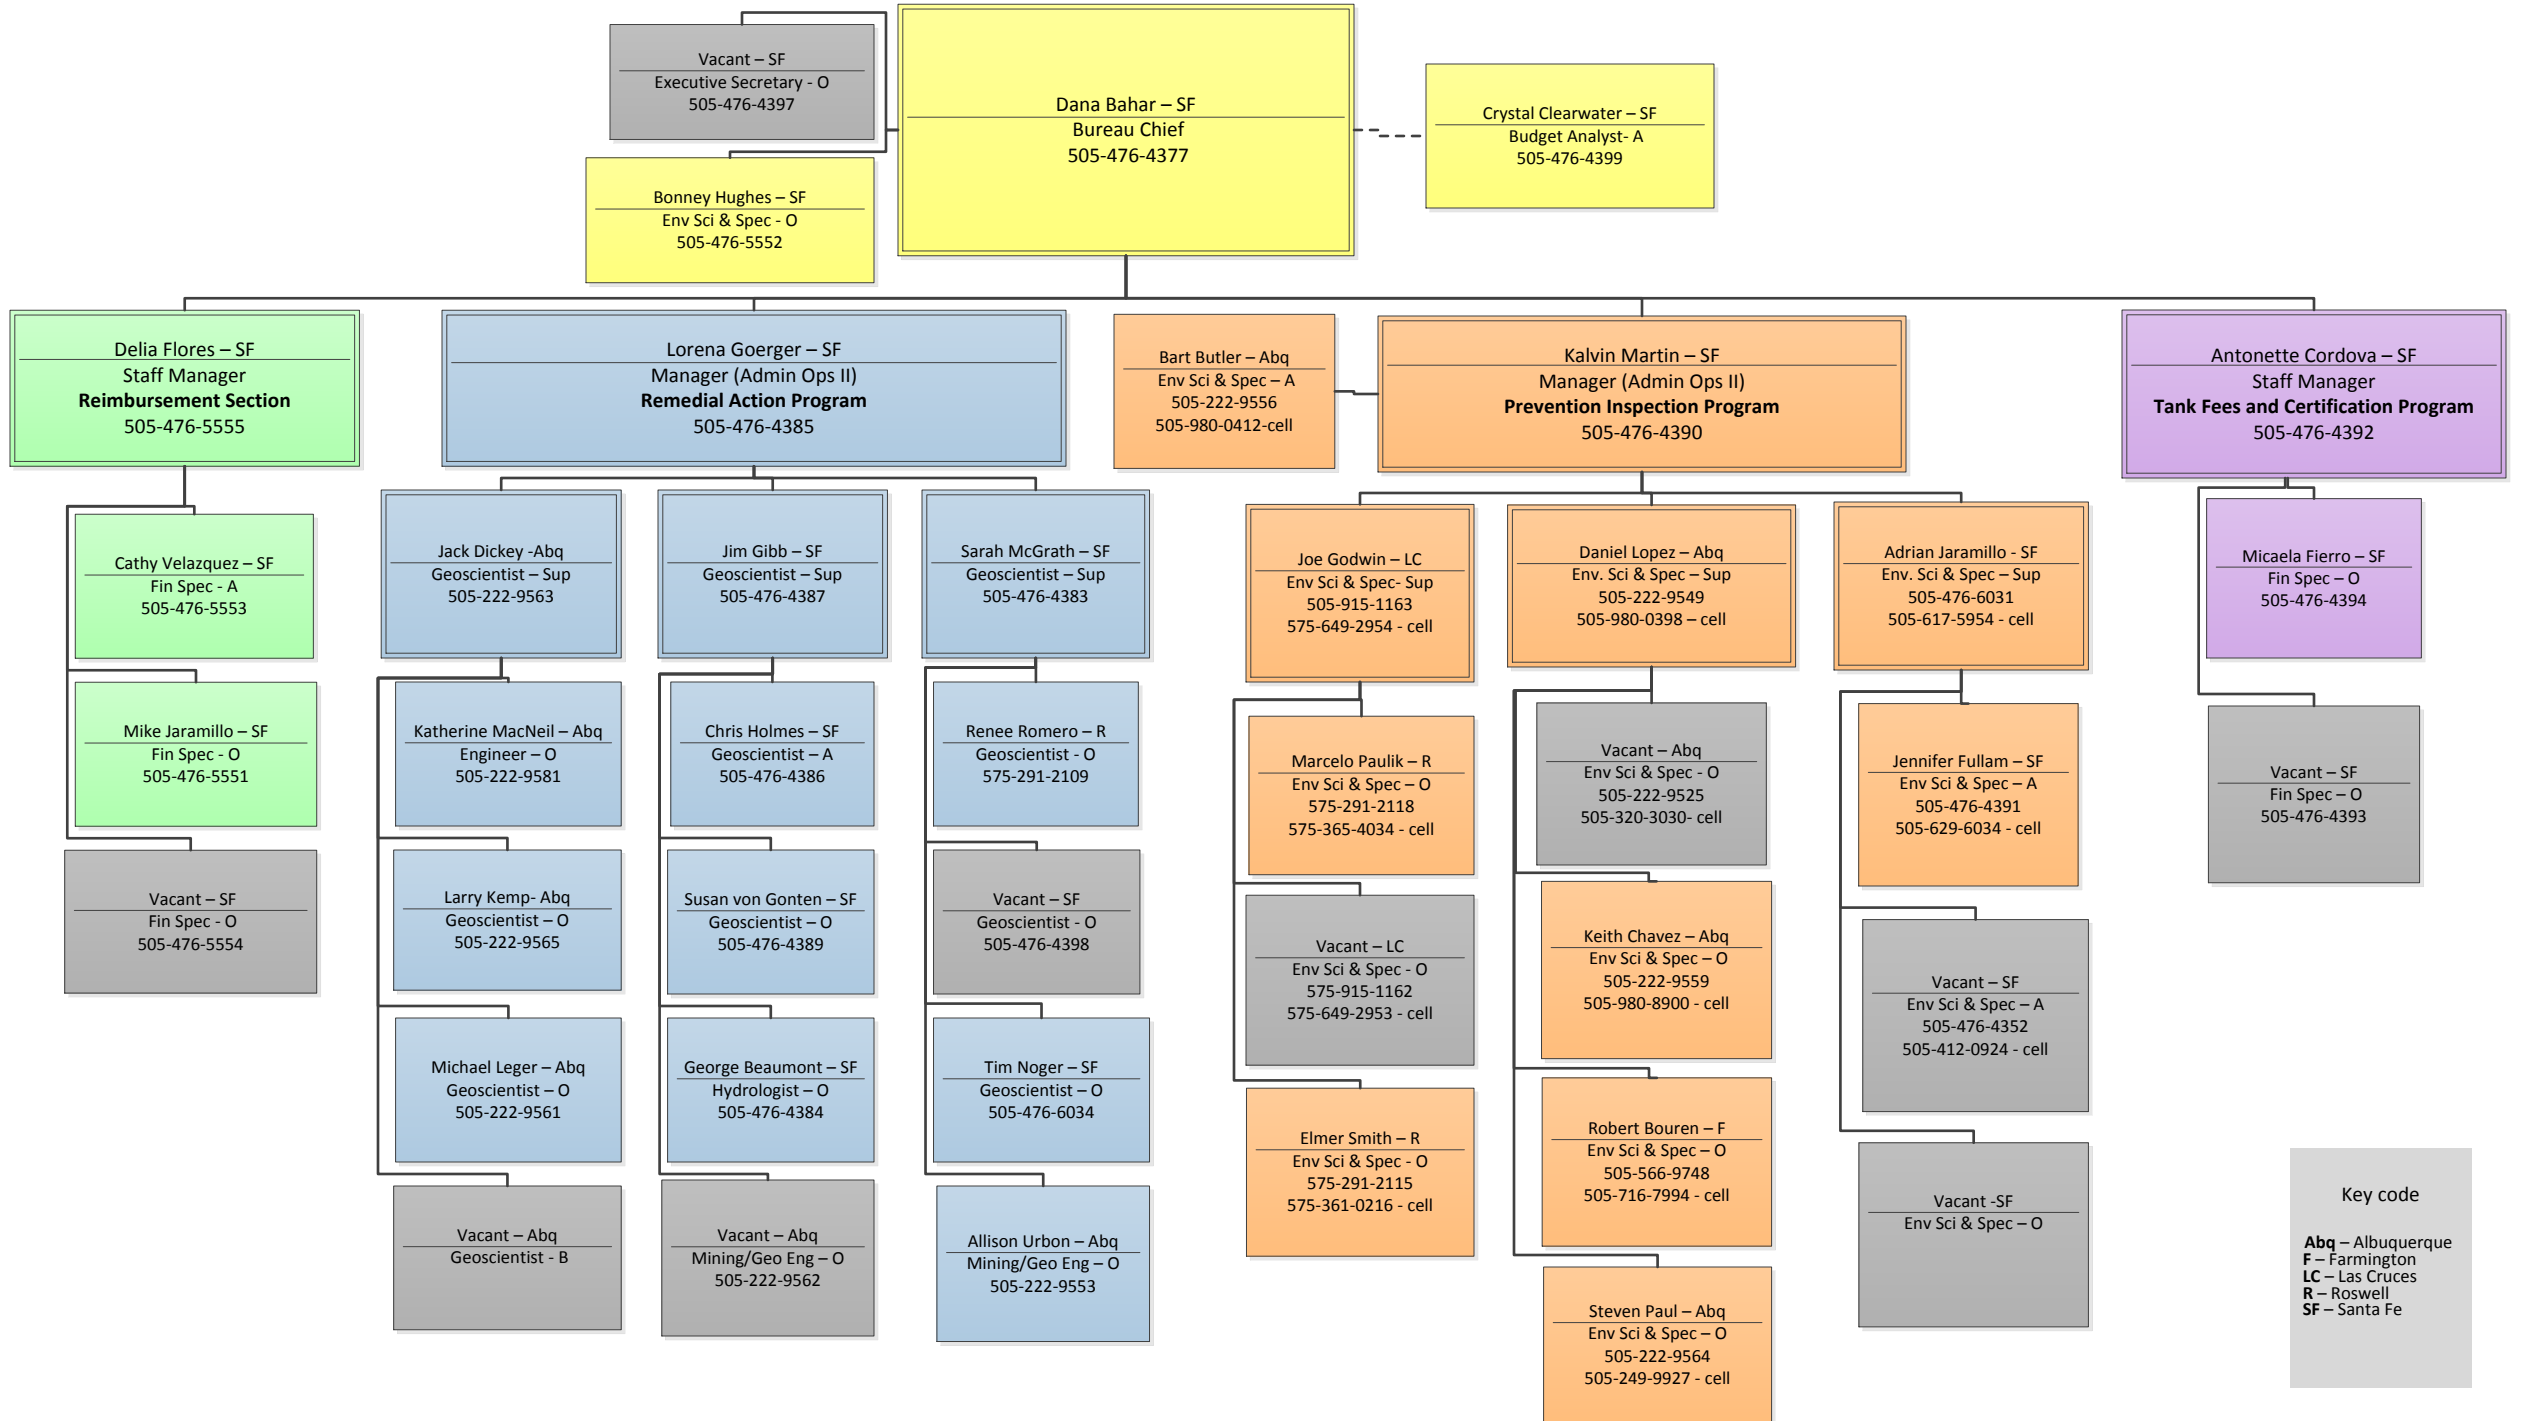

**Petroleum Storage Tank Bureau
Organization Chart August 2016**

Key code
Abq – Albuquerque
F – Farmington
LC – Las Cruces
R – Roswell
SF – Santa Fe