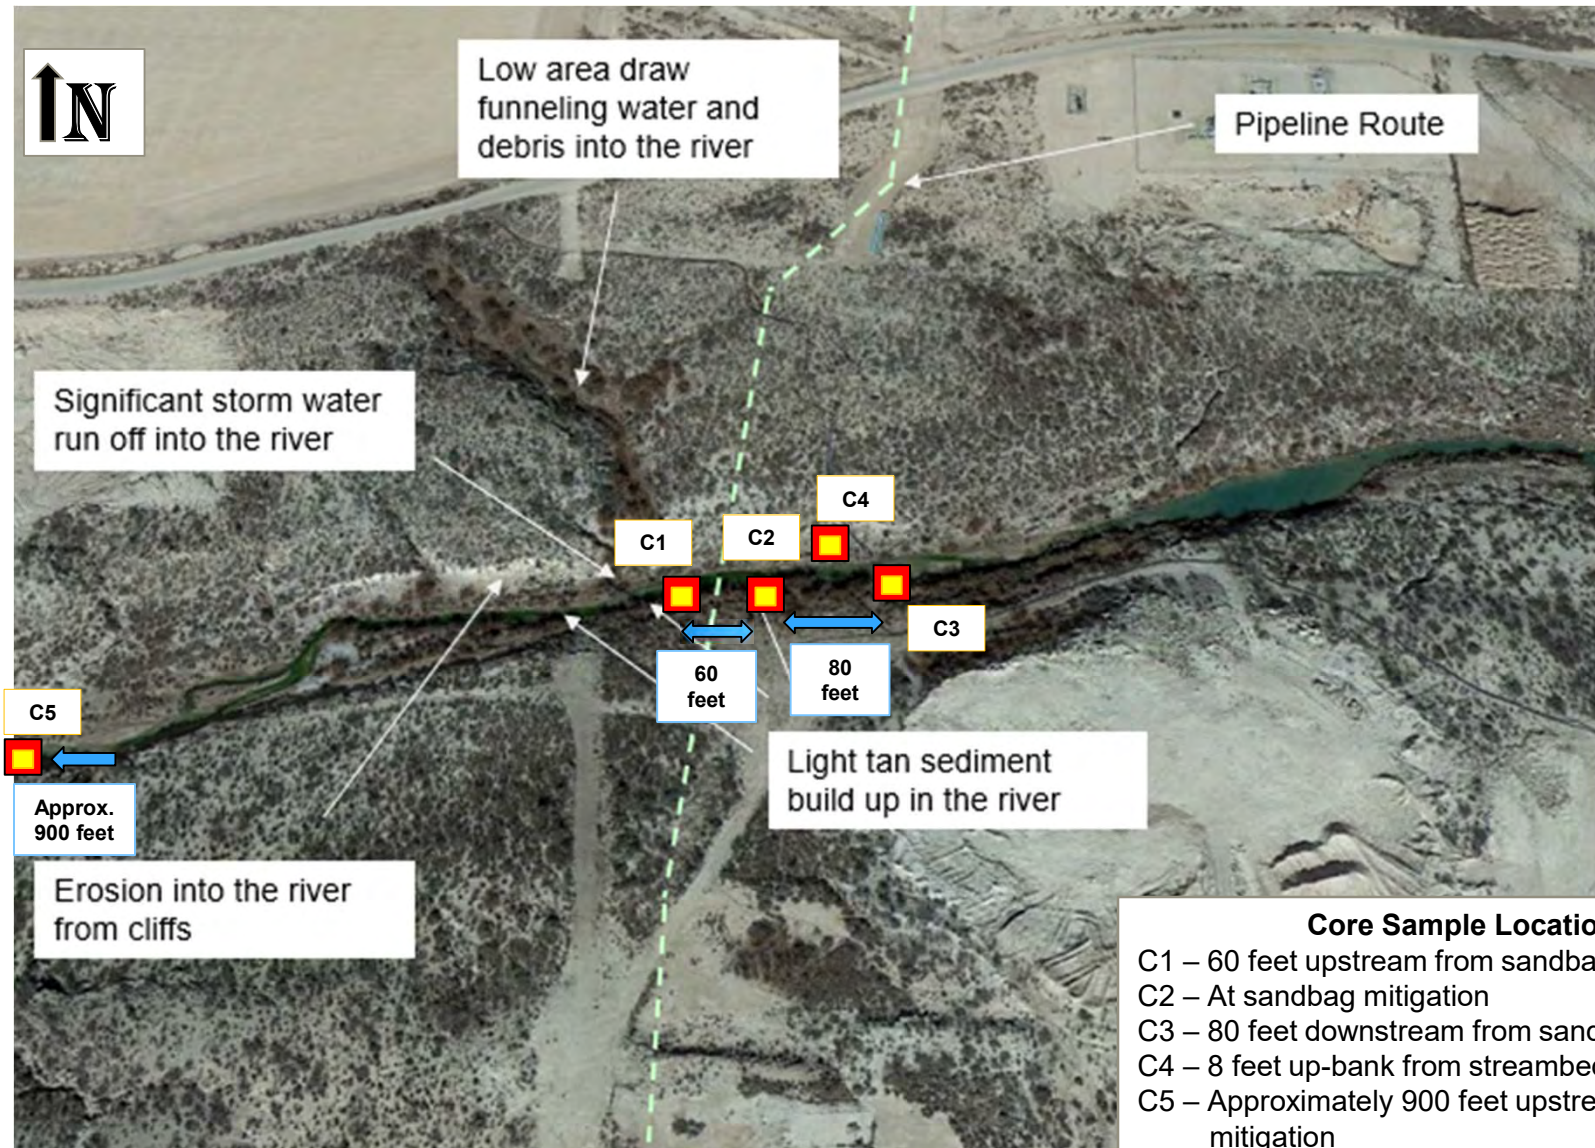

SAN MATEO - EXHIBIT N