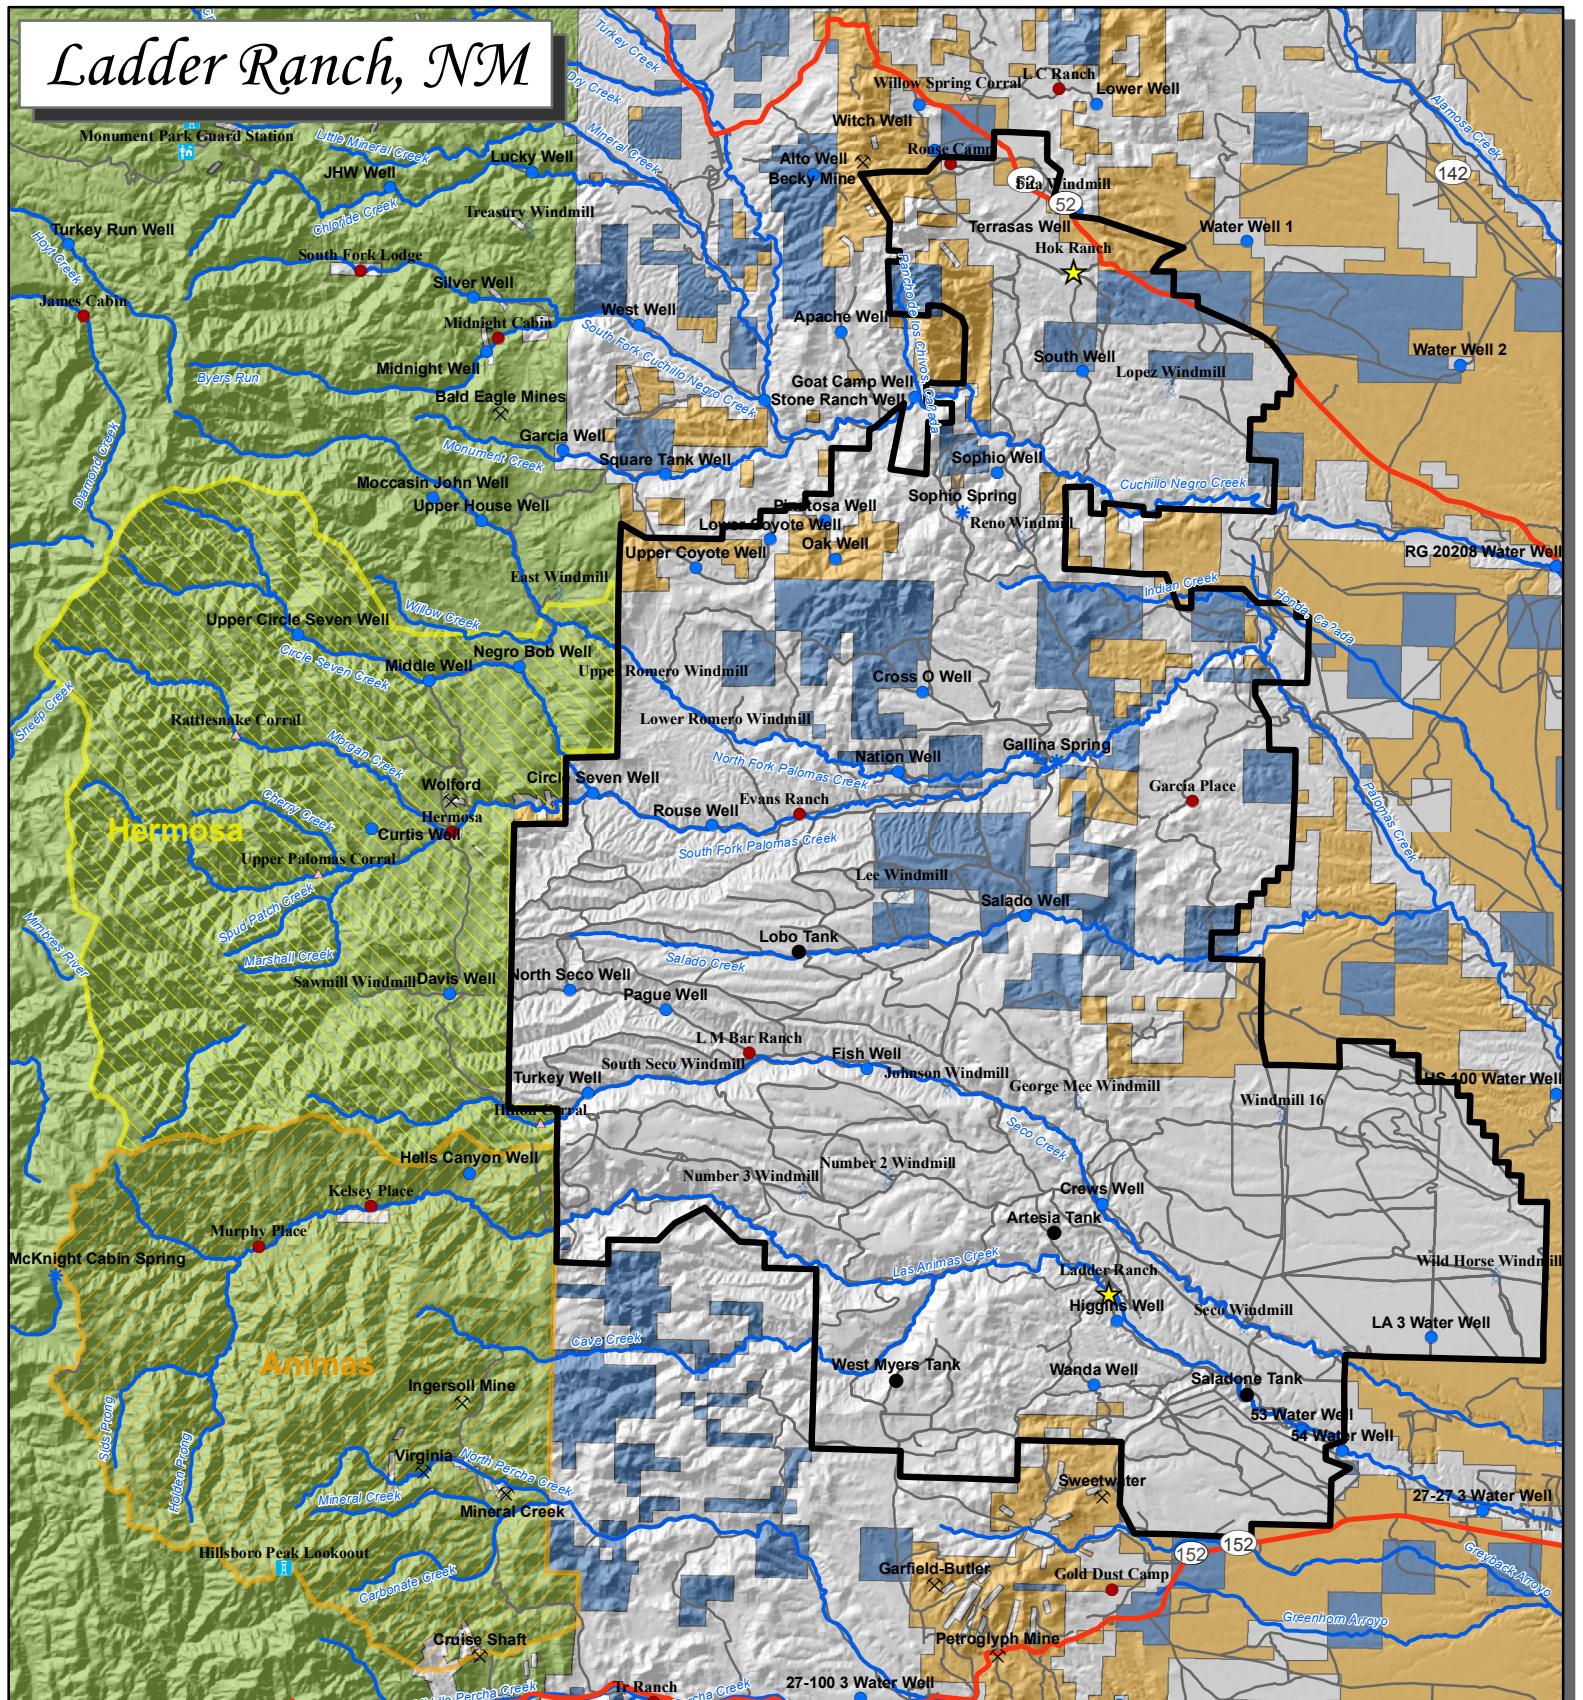

Ladder Ranch, NM

Legend

● Camp	● Wells	— Major Road	NM Ownership 2012
▲ Corral	* Spring	— Steams and Rivers	□ Private
★ HQ	● Tank	— Roads	■ State of New Mexico
🏠 Lookout	⊗ Mines	▨ Animas Allotment	■ US Bureau of Land Management
🚰 Station		▨ Hermosa Allotment	■ USDA Forest Service
⊗ Windmill		▭ Ladder Ranch NM