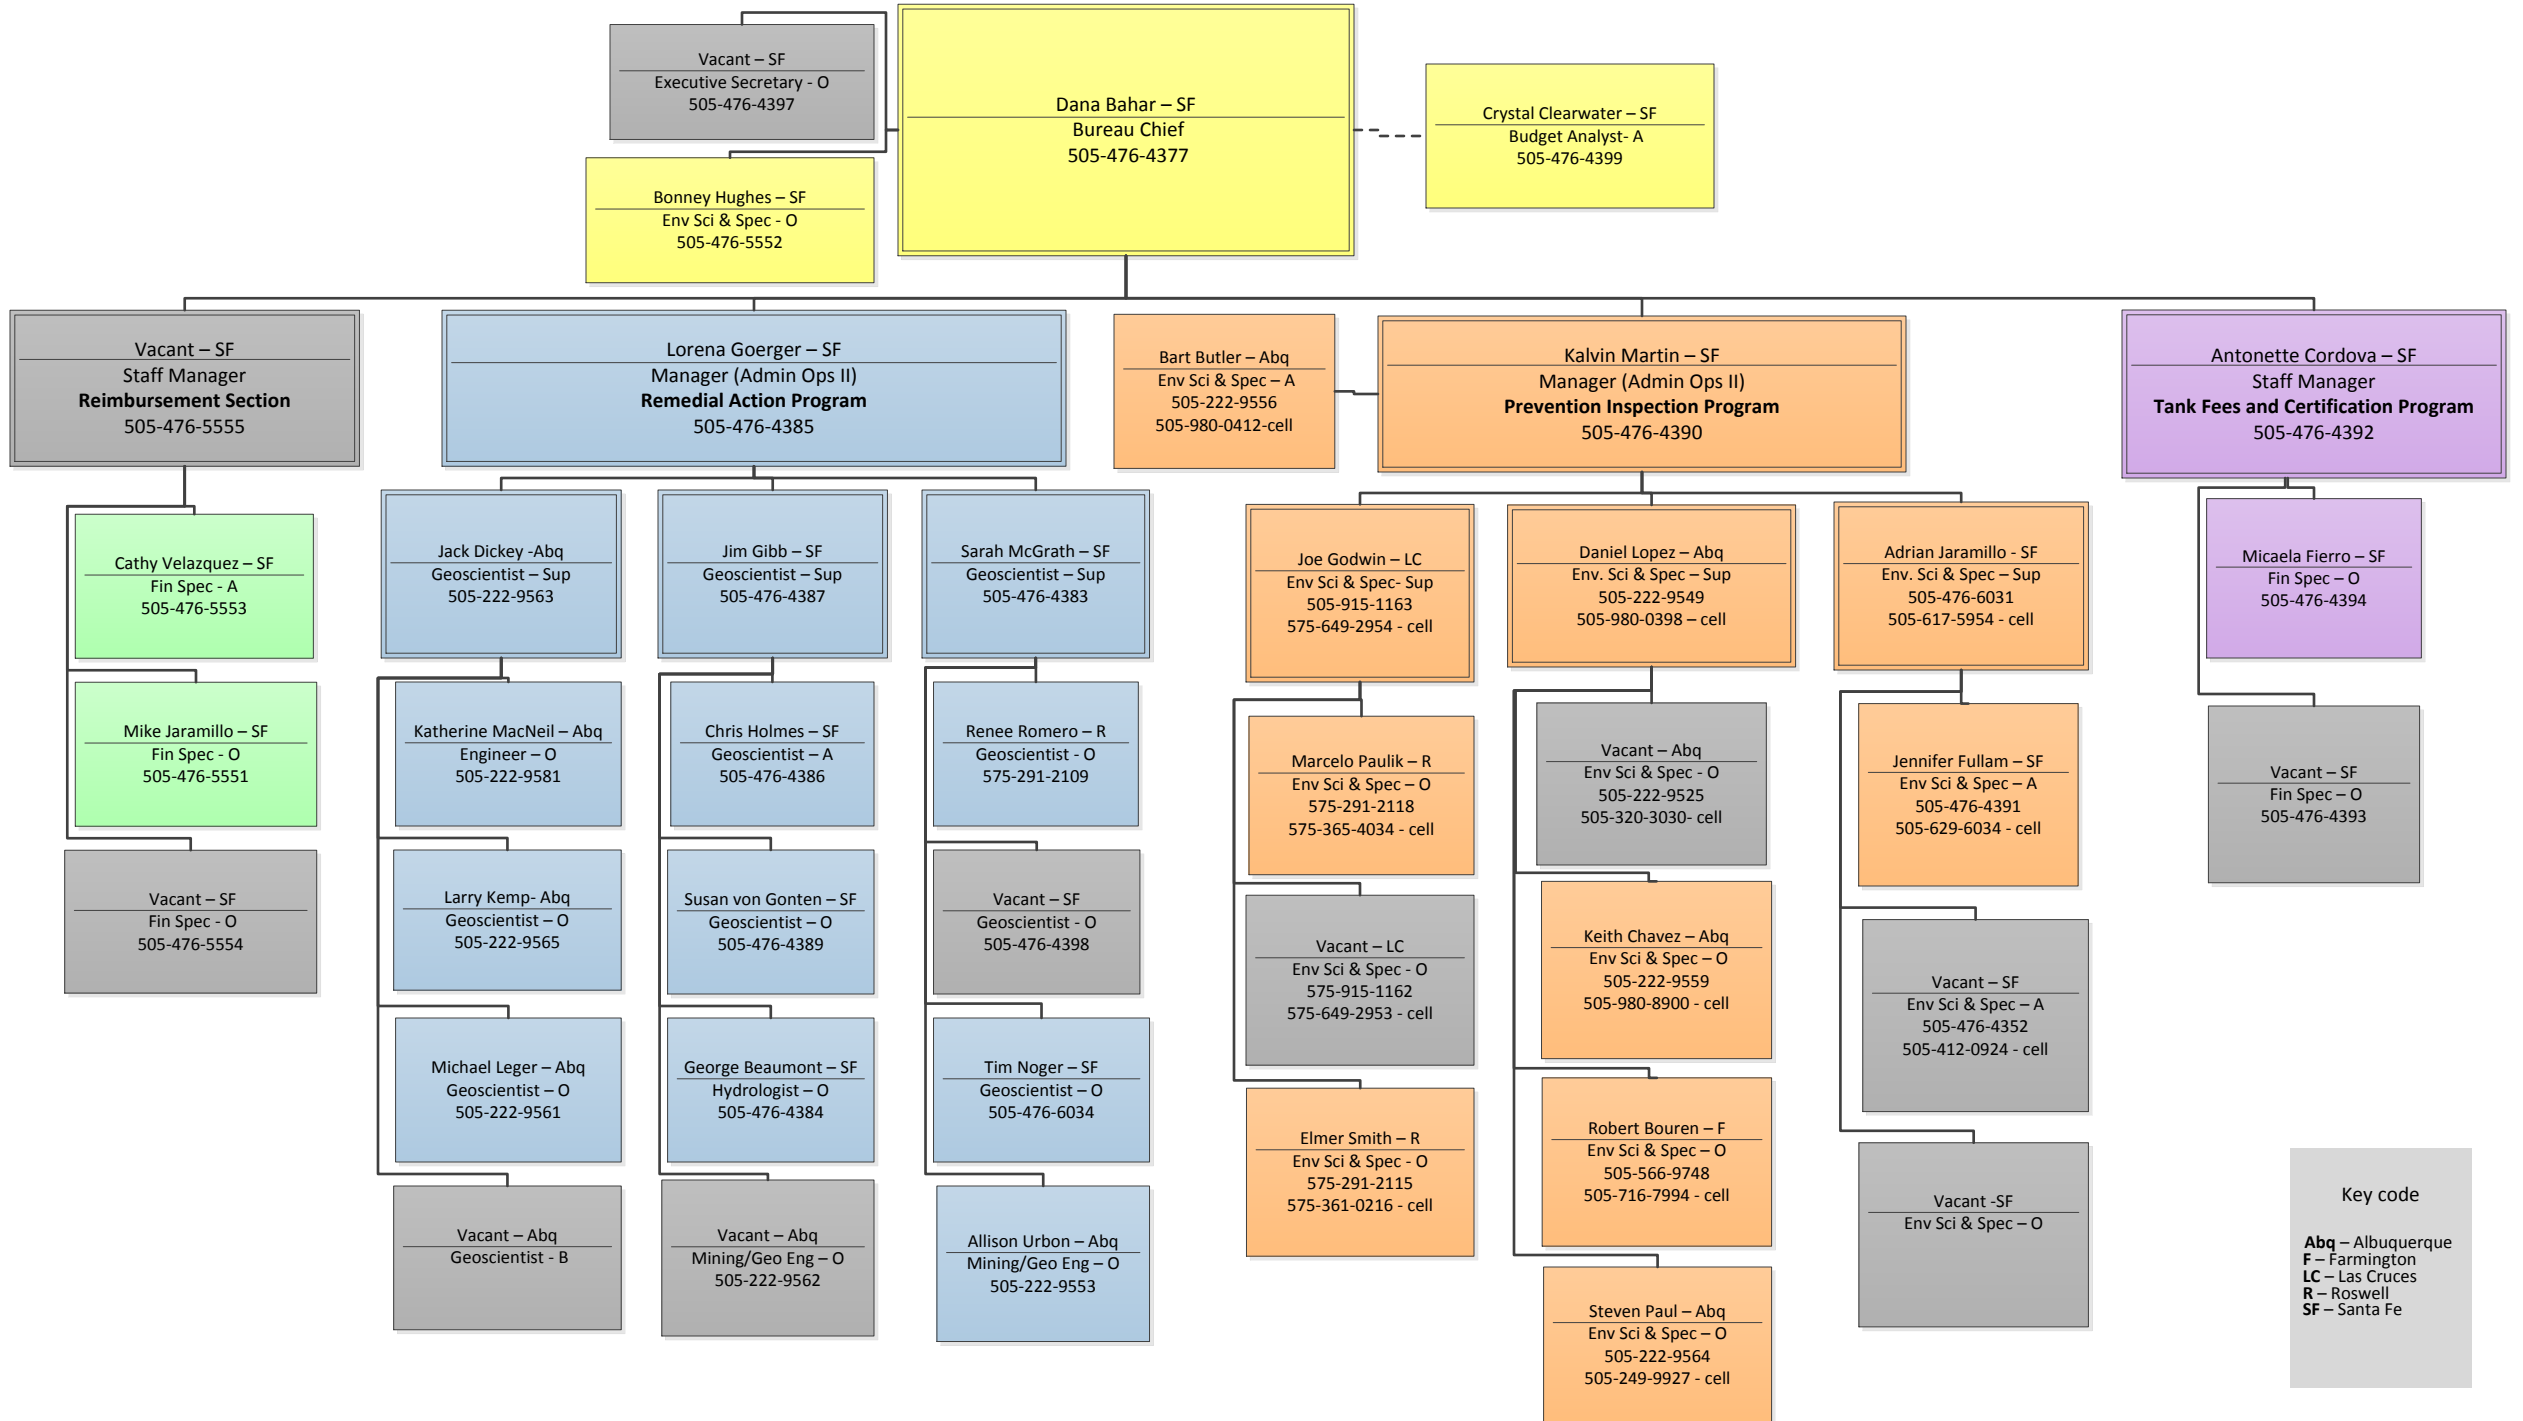

**Petroleum Storage Tank Bureau
Organization Chart August 2016**

Key code
Abq – Albuquerque
F – Farmington
LC – Las Cruces
R – Roswell
SF – Santa Fe