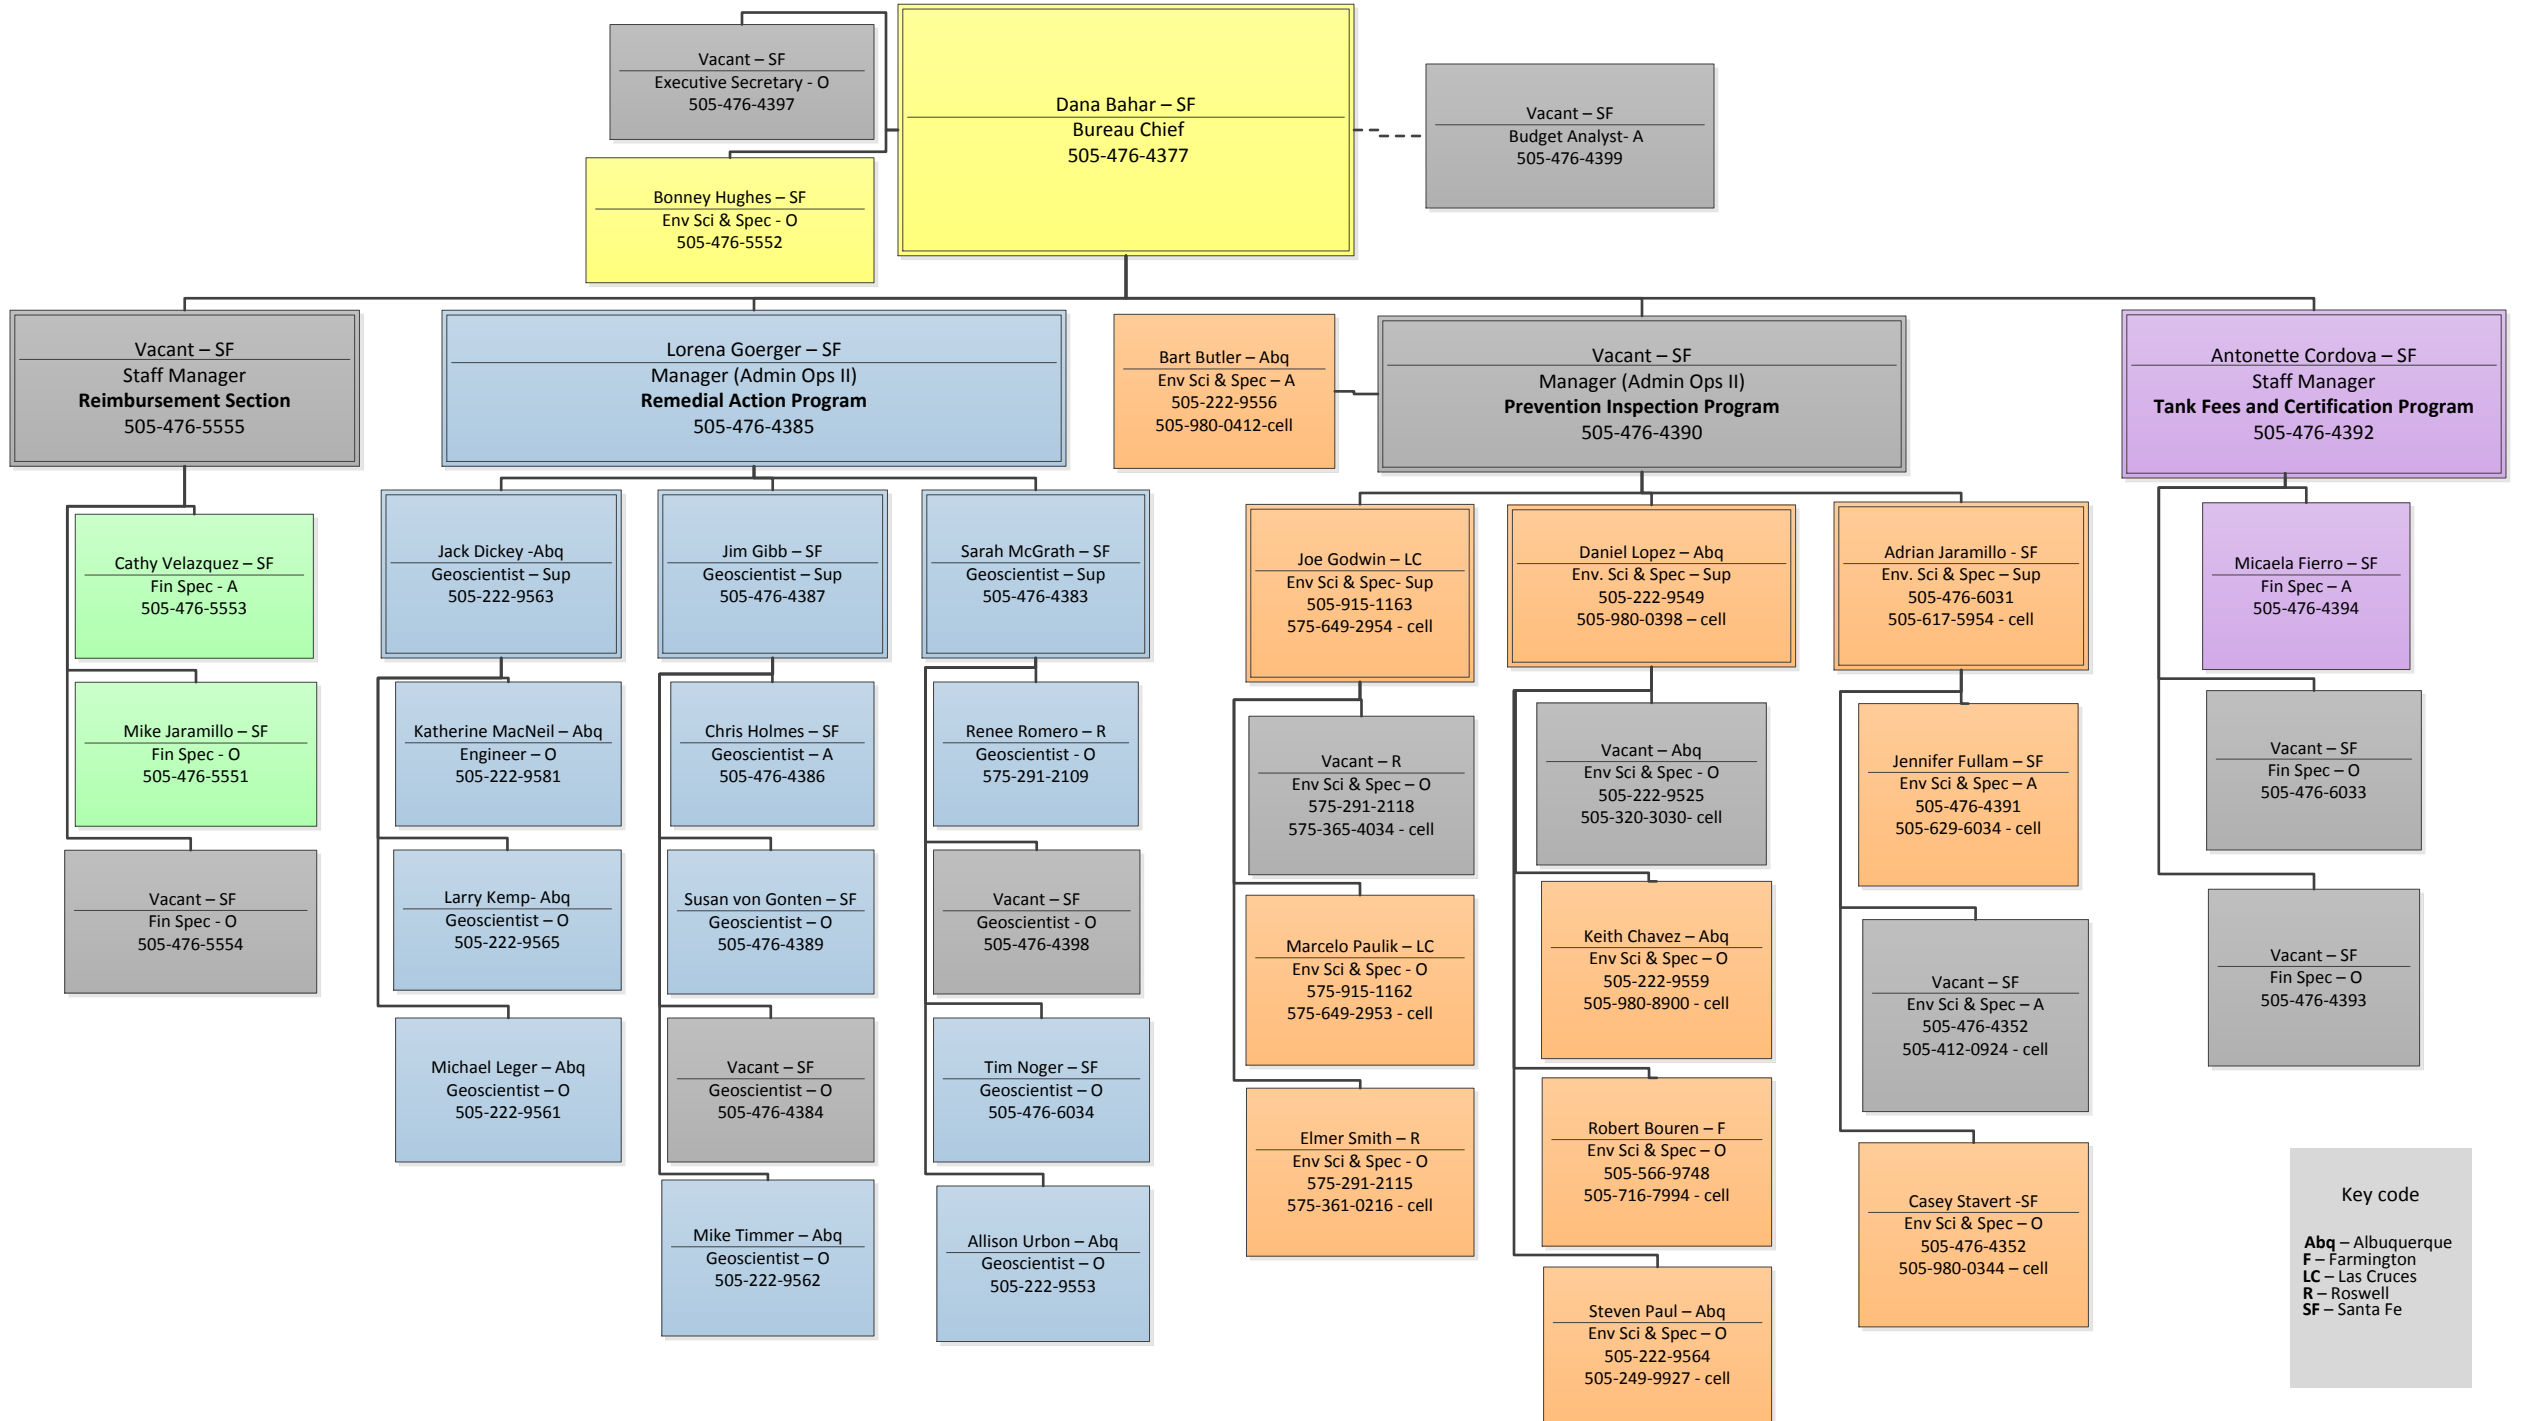

**Petroleum Storage Tank Bureau
Organization Chart February 2017**

Key code
Abq – Albuquerque
F – Farmington
LC – Las Cruces
R – Roswell
SF – Santa Fe