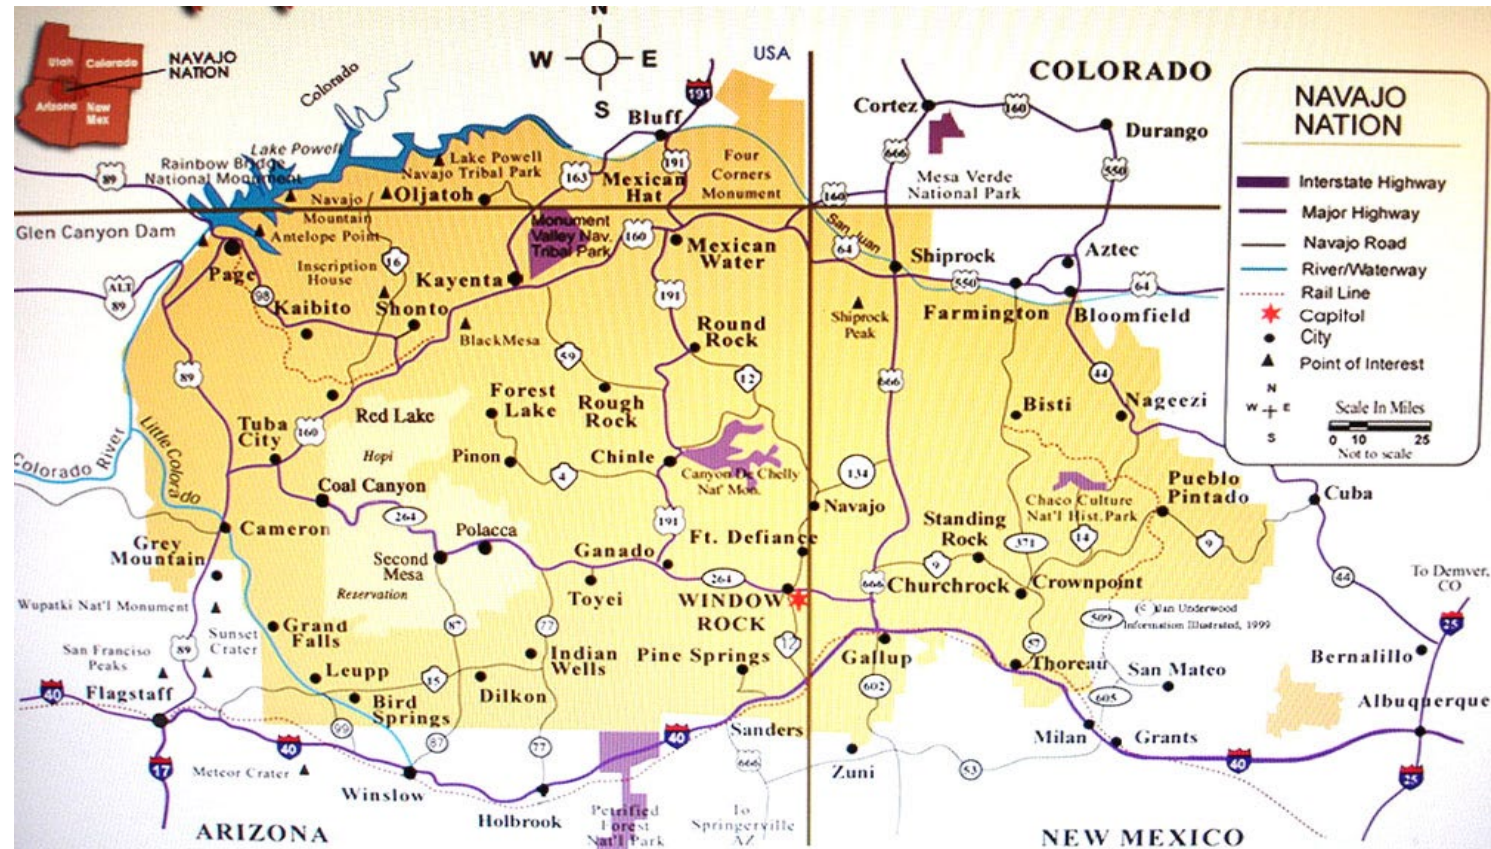

# Welcome to the Navajo Nation

- The Navajo Nation extends into Utah, Arizona and New Mexico
- Covers over 27,000 square miles of beautiful land
- 250,000+ enrolled tribal members
- 110 Chapters on the Navajo Nation

# Landscape of the Beautiful Navajo Nation

Monument Valley Tribal Park

Canyon De Chelly National Monument, Chinle Arizona

Window Rock, Arizona

Tse Bit'a'i, Shiprock, New Mexico

Whale Rock, Rock Point Arizona

# Hardship on the Navajo Nation

- Infrastructure
- Environmental degradation
- Adequate healthcare
- 

# NAVAJO CODE TALKERS DAY

- 29 Original Navajo Code Talkers
- Navajo Code Talkers Day - August 14
- Declassified in 1982