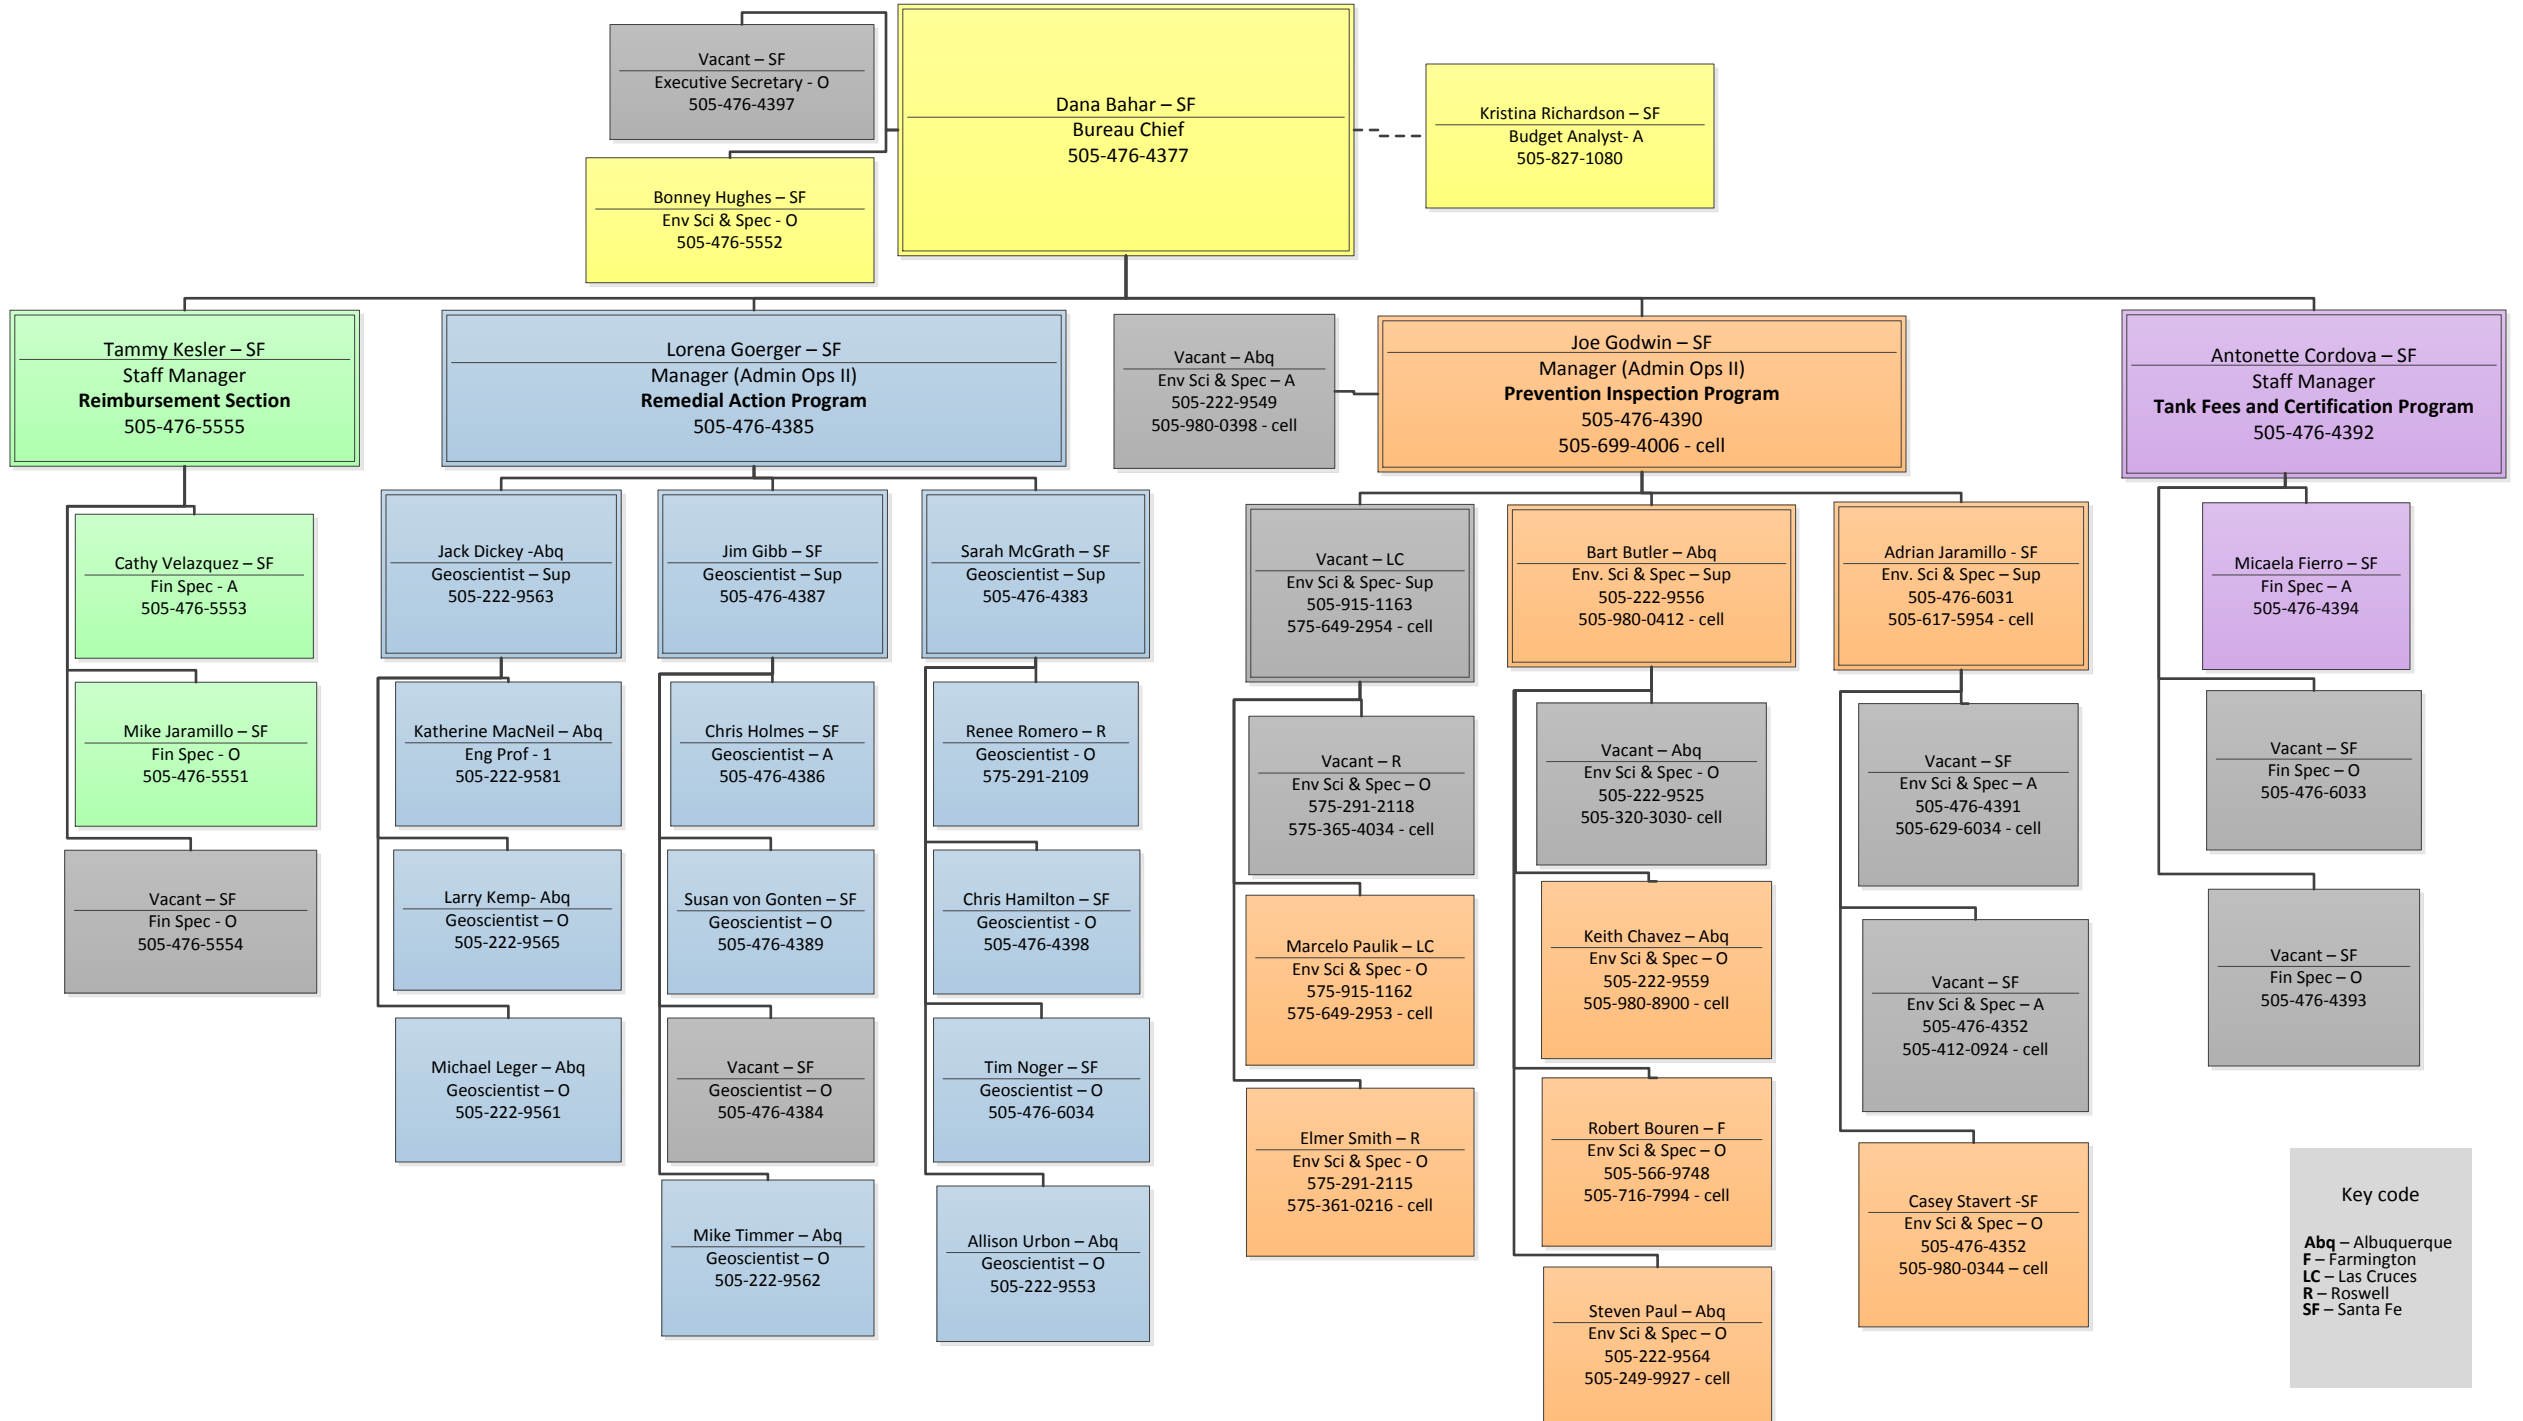

**Petroleum Storage Tank Bureau  
Organization Chart September 2017**

**Key code**  
**Abq** – Albuquerque  
**F** – Farmington  
**LC** – Las Cruces  
**R** – Roswell  
**SF** – Santa Fe