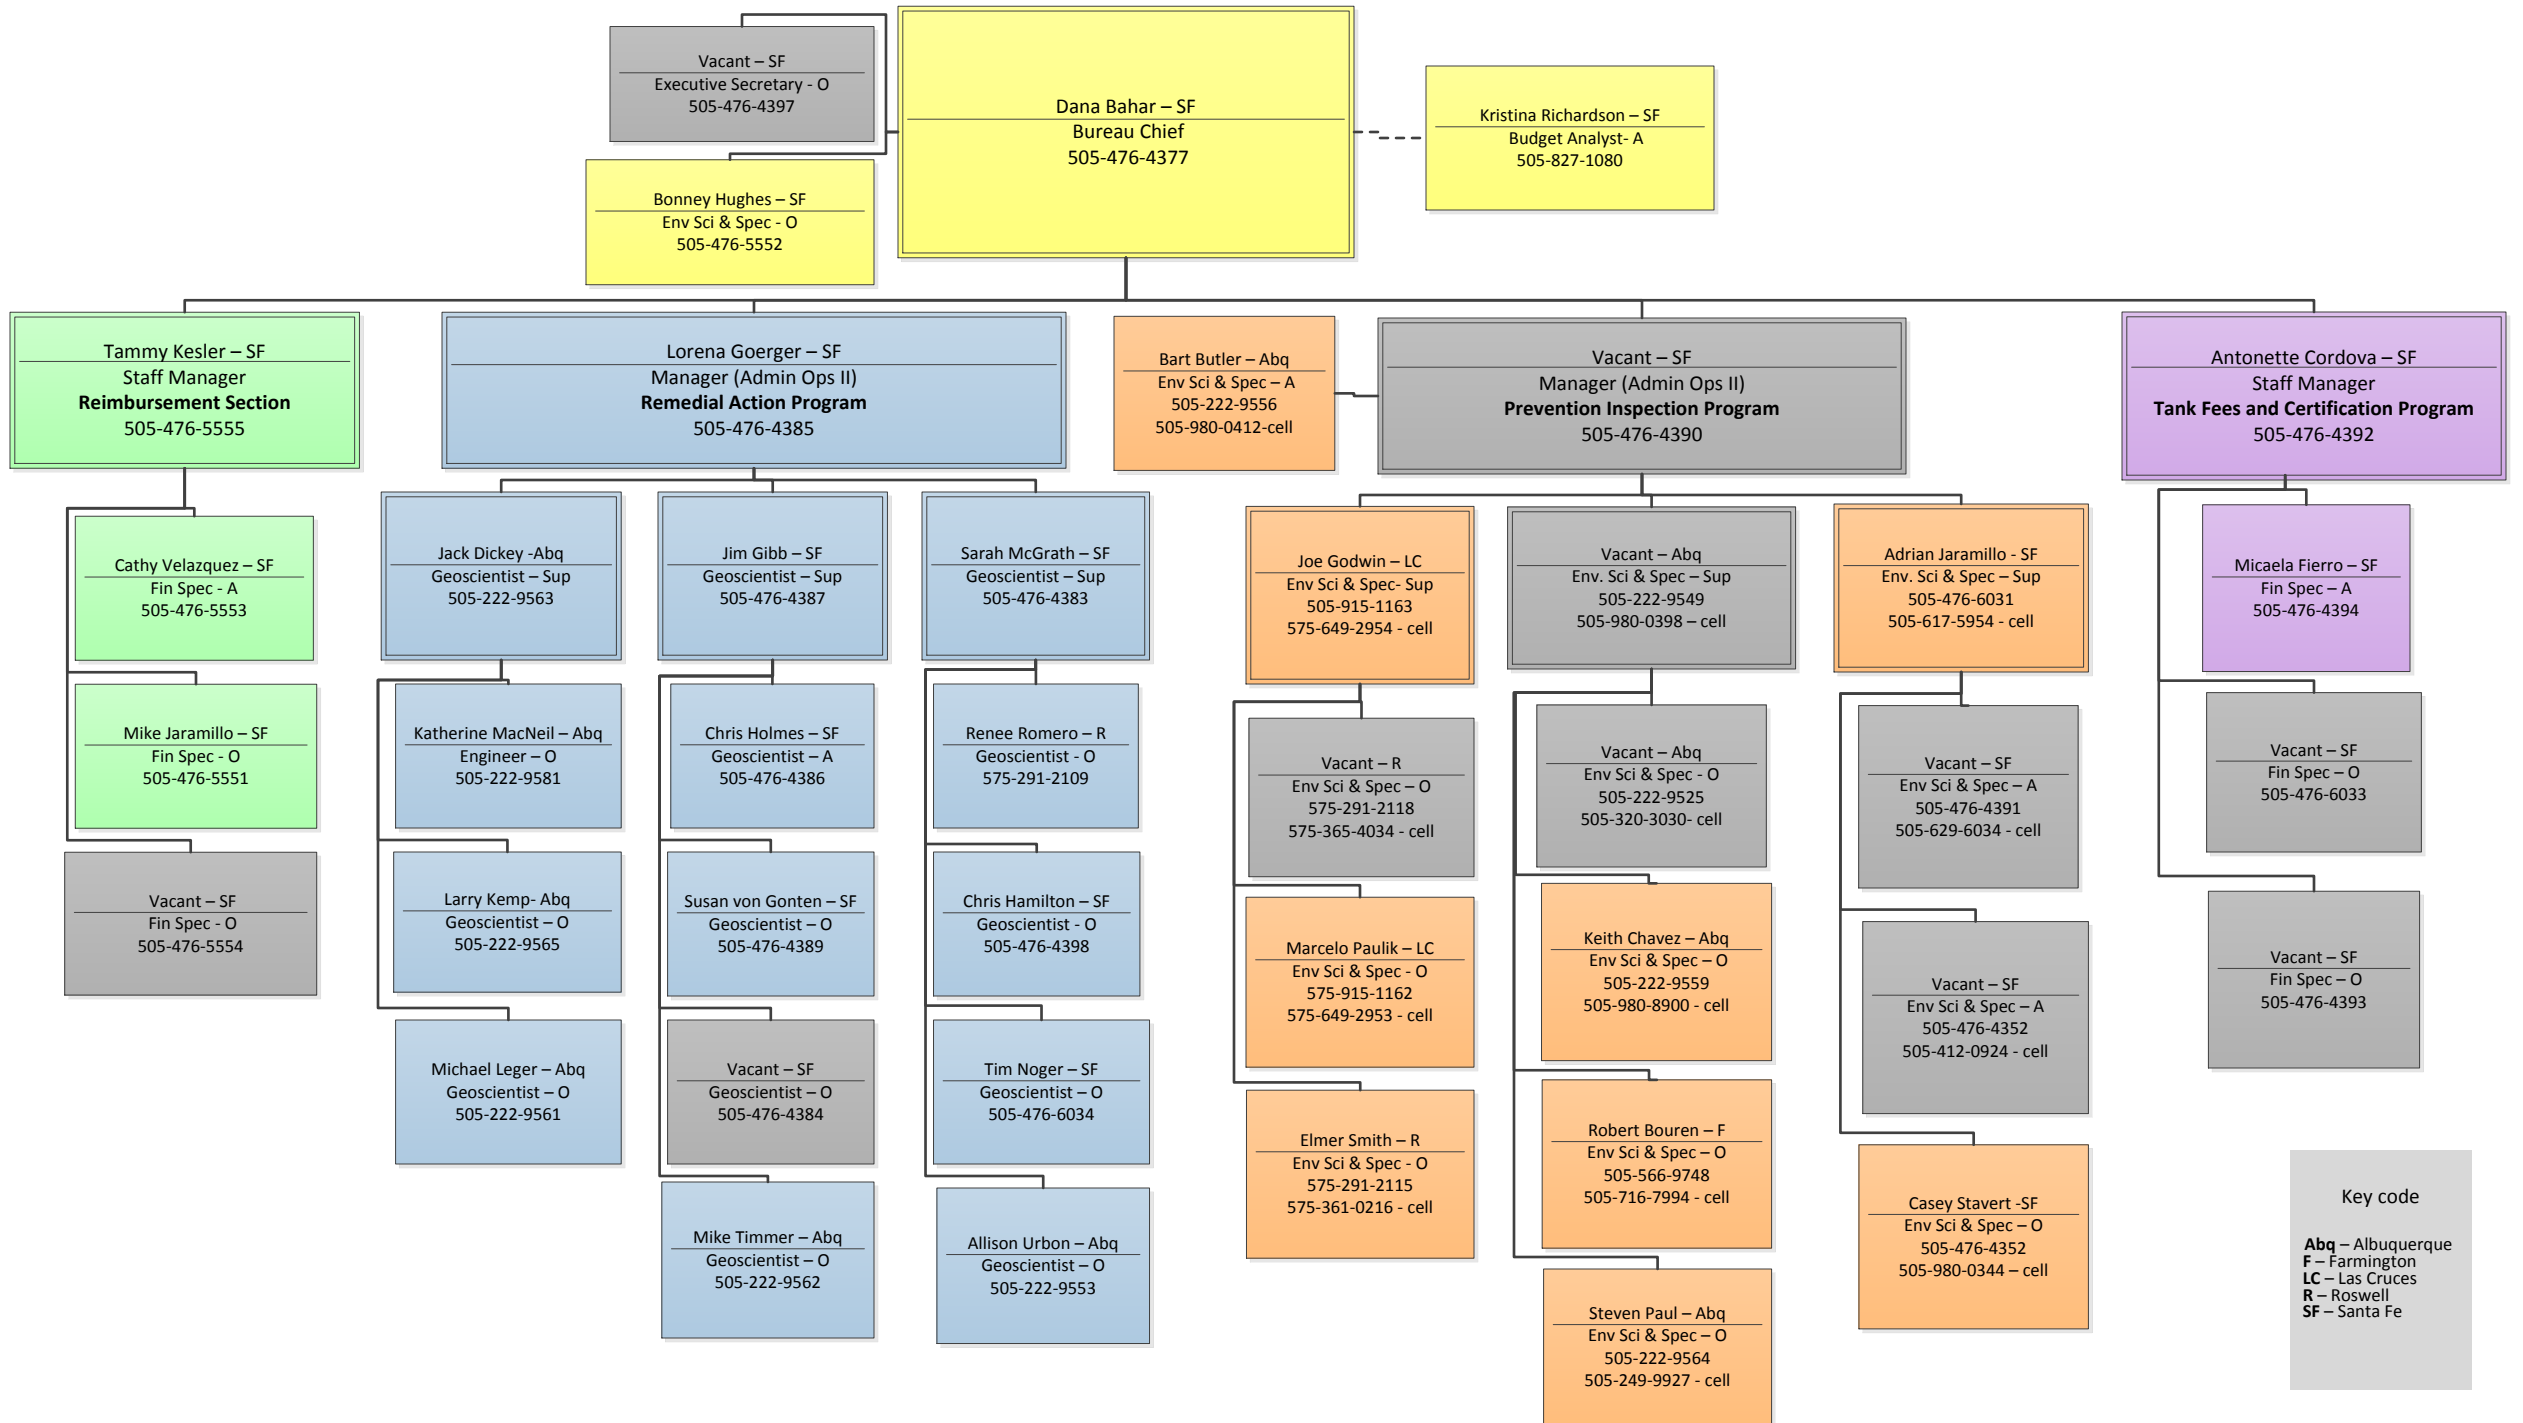

**Petroleum Storage Tank Bureau  
Organization Chart June 2017**

**Key code**  
**Abq** – Albuquerque  
**F** – Farmington  
**LC** – Las Cruces  
**R** – Roswell  
**SF** – Santa Fe