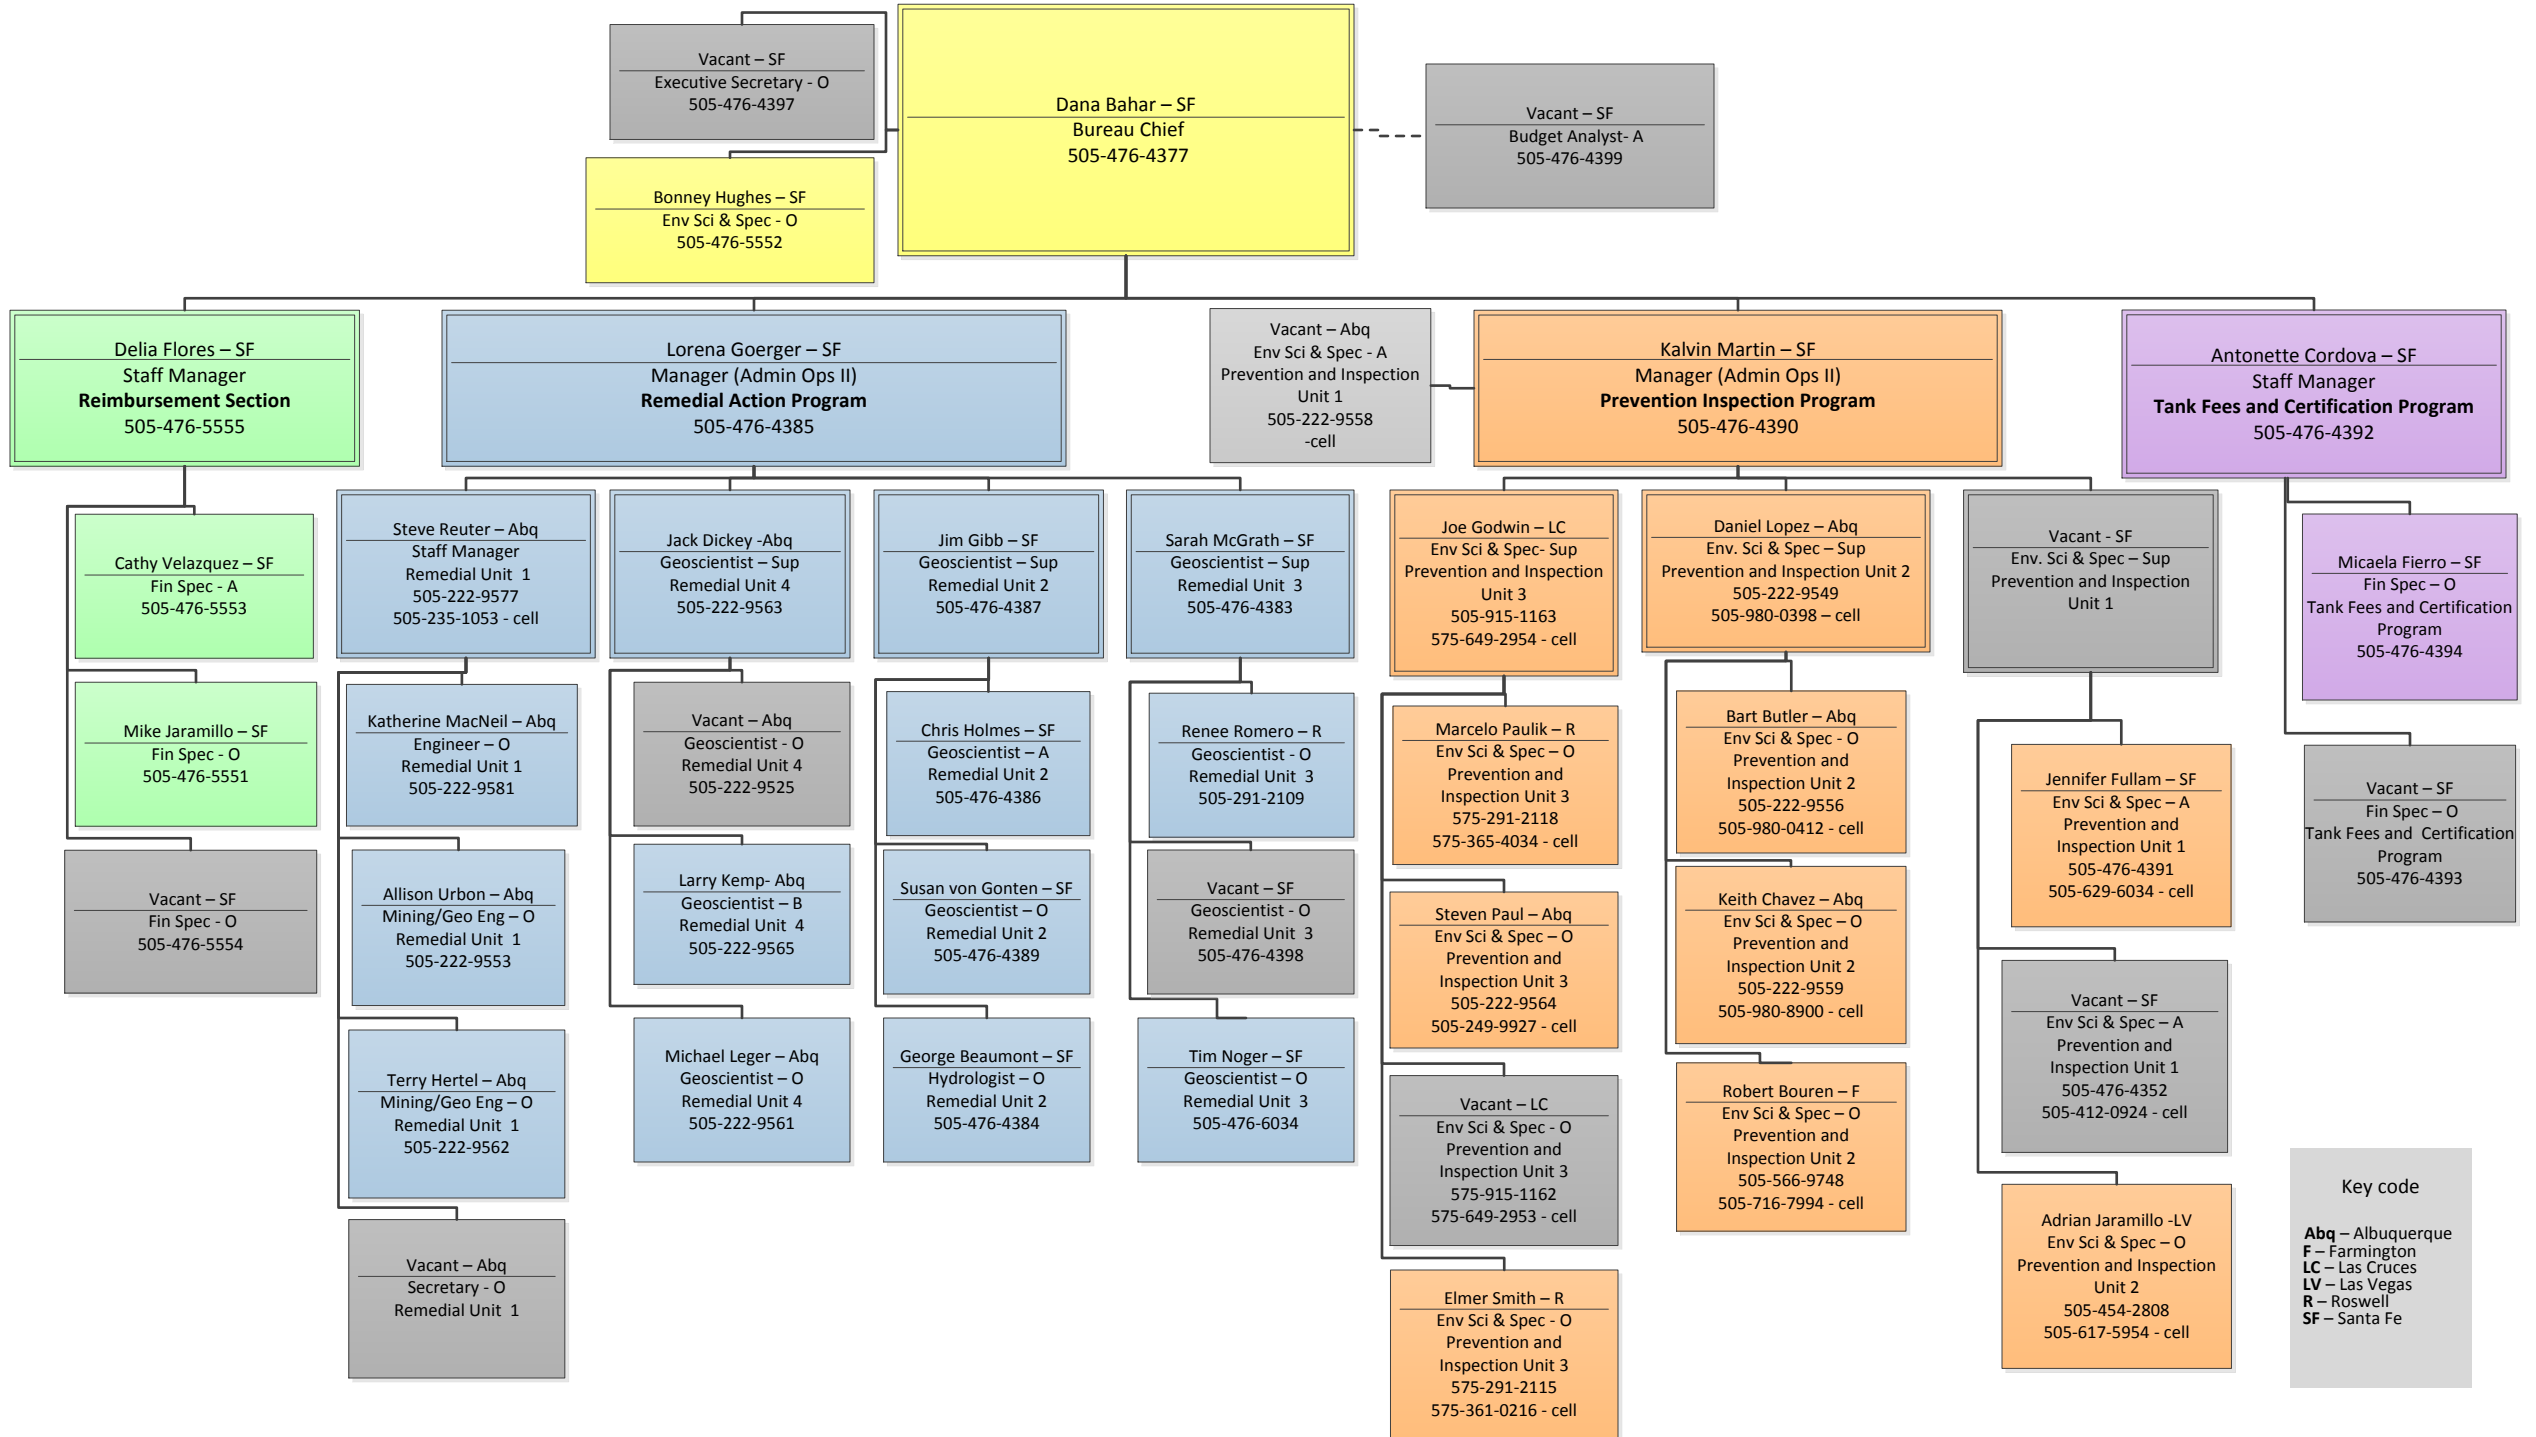

**Petroleum Storage Tank Bureau
Organization Chart January 2016**

Key code
 Abq – Albuquerque
 F – Farmington
 LC – Las Cruces
 LV – Las Vegas
 R – Roswell
 SF – Santa Fe