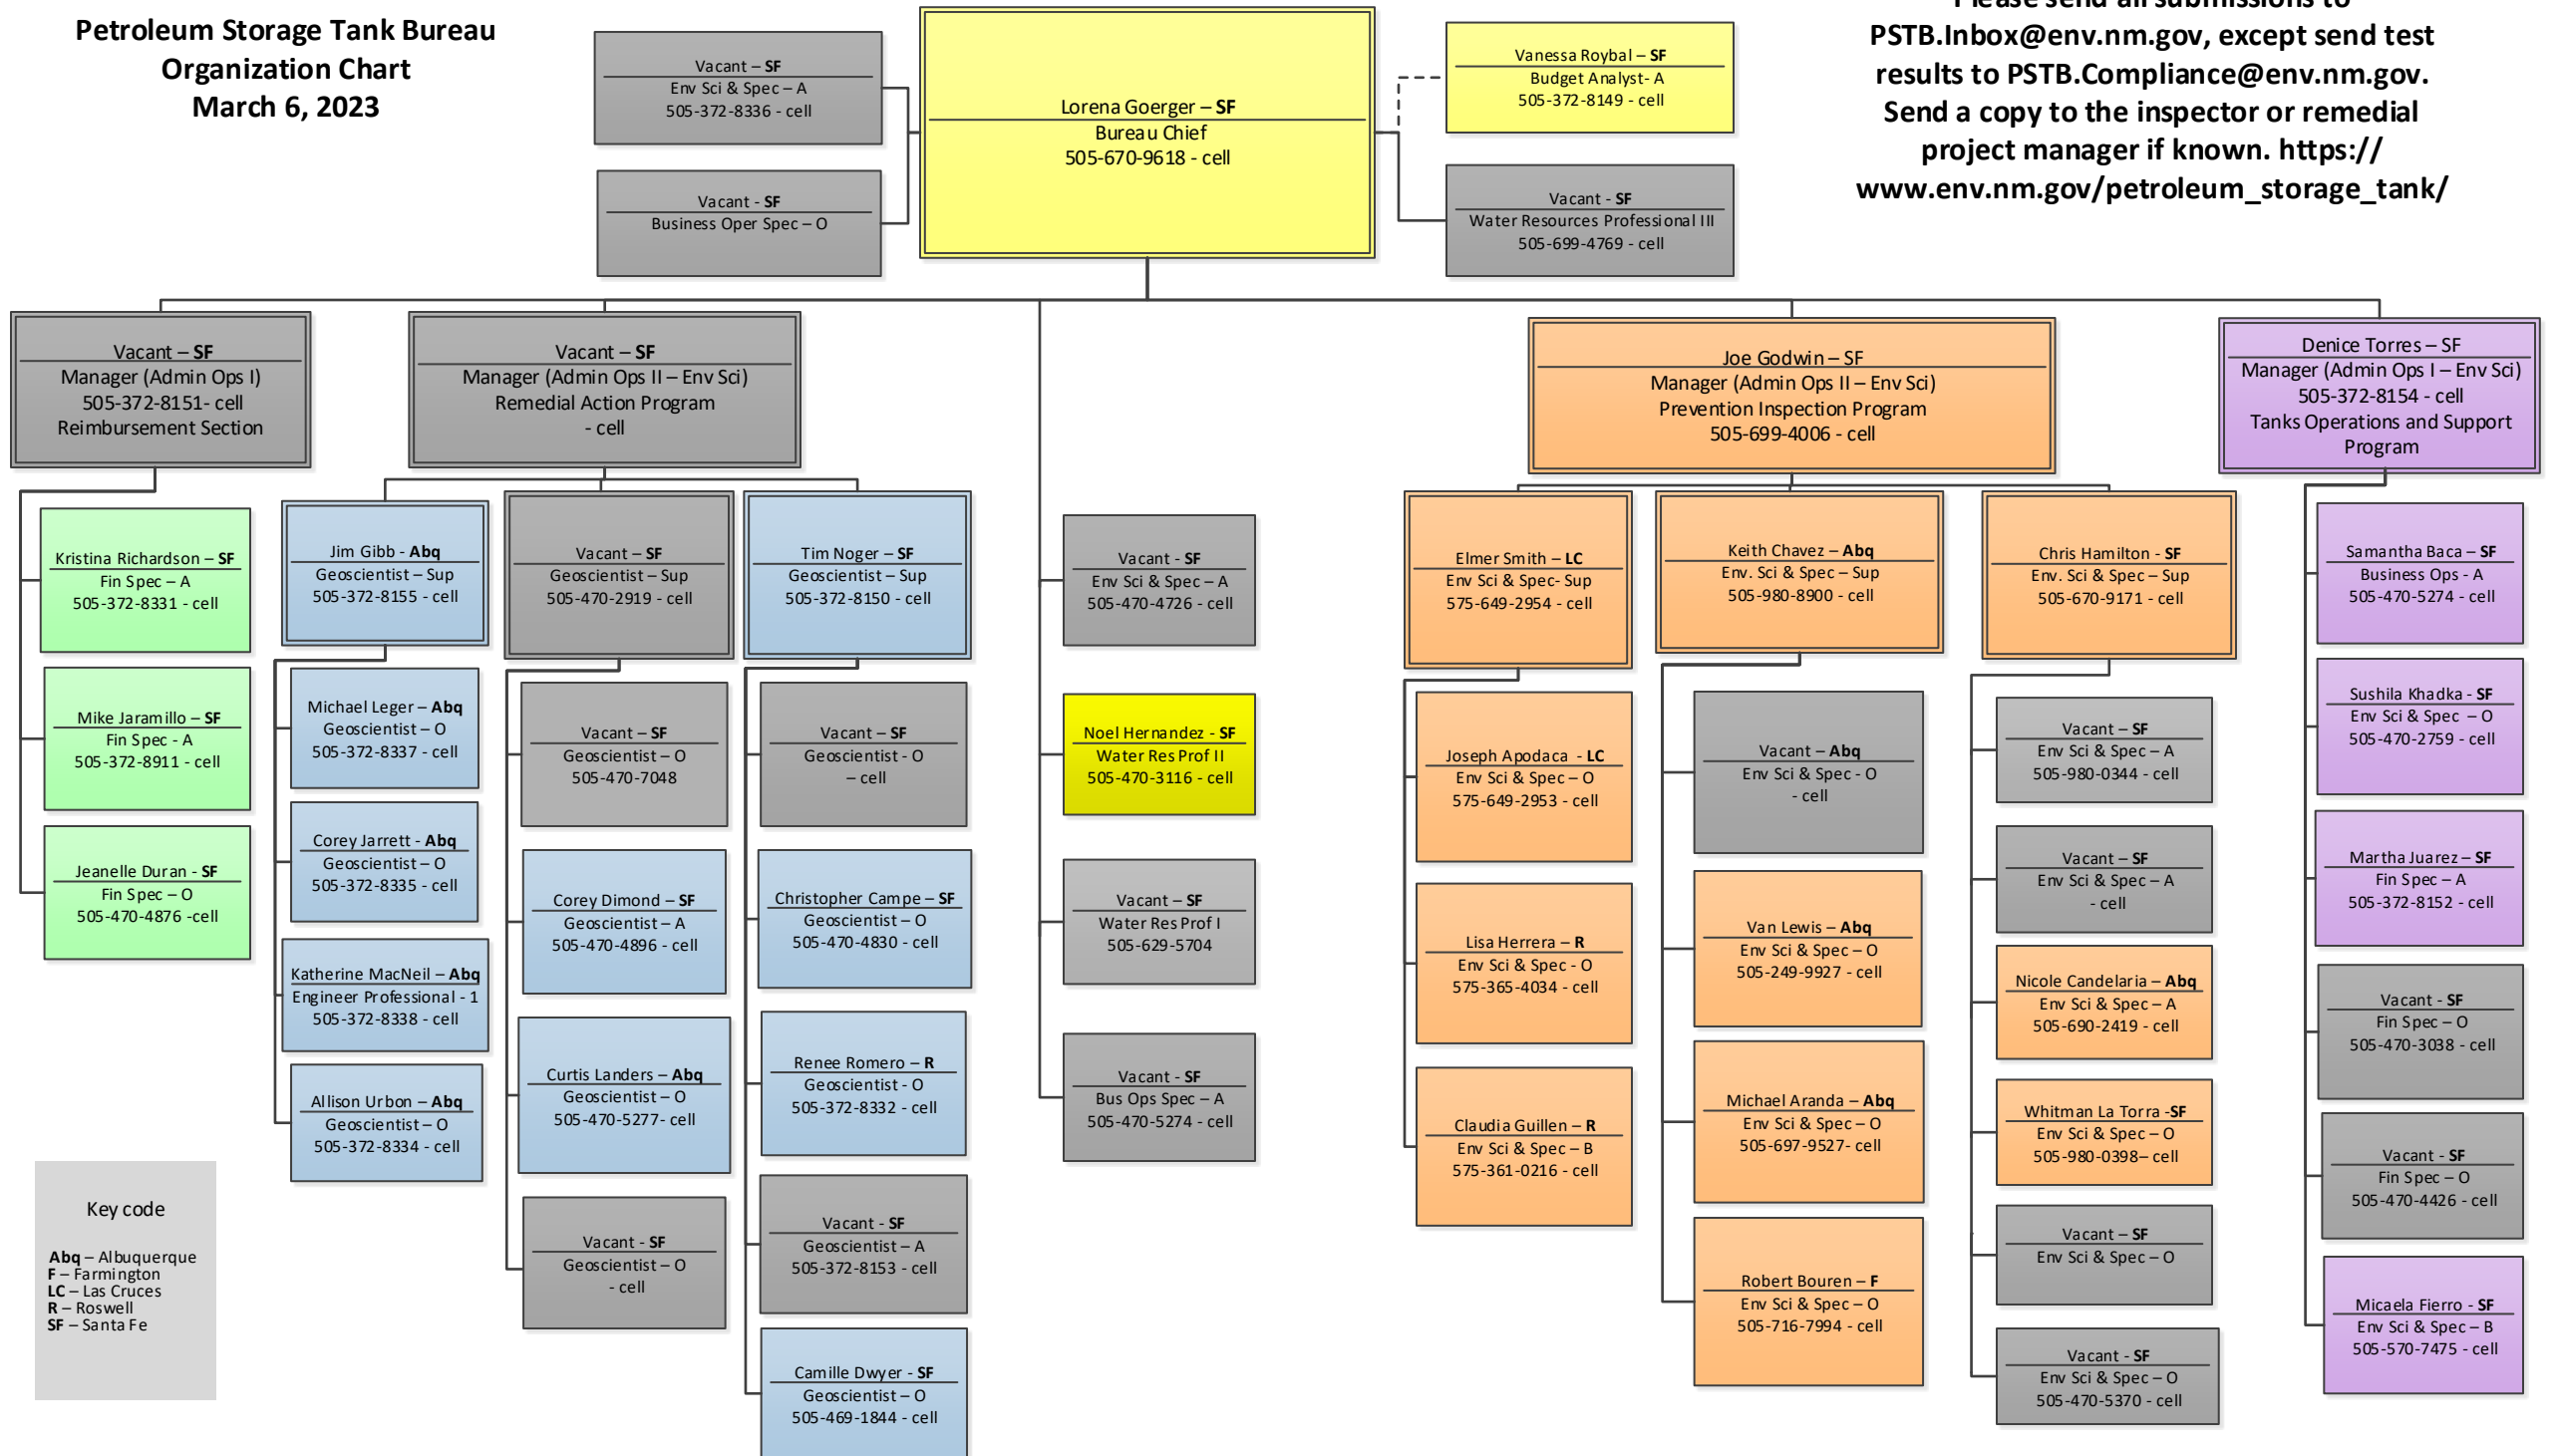

**Petroleum Storage Tank Bureau
Organization Chart
March 6, 2023**

Please send all submissions to
PSTB.Inbox@env.nm.gov, except send test
results to PSTB.Compliance@env.nm.gov.
Send a copy to the inspector or remedial
project manager if known. https://
www.env.nm.gov/petroleum_storage_tank/

Key code
Abq - Albuquerque
F - Farmington
LC - Las Cruces
R - Roswell
SF - Santa Fe